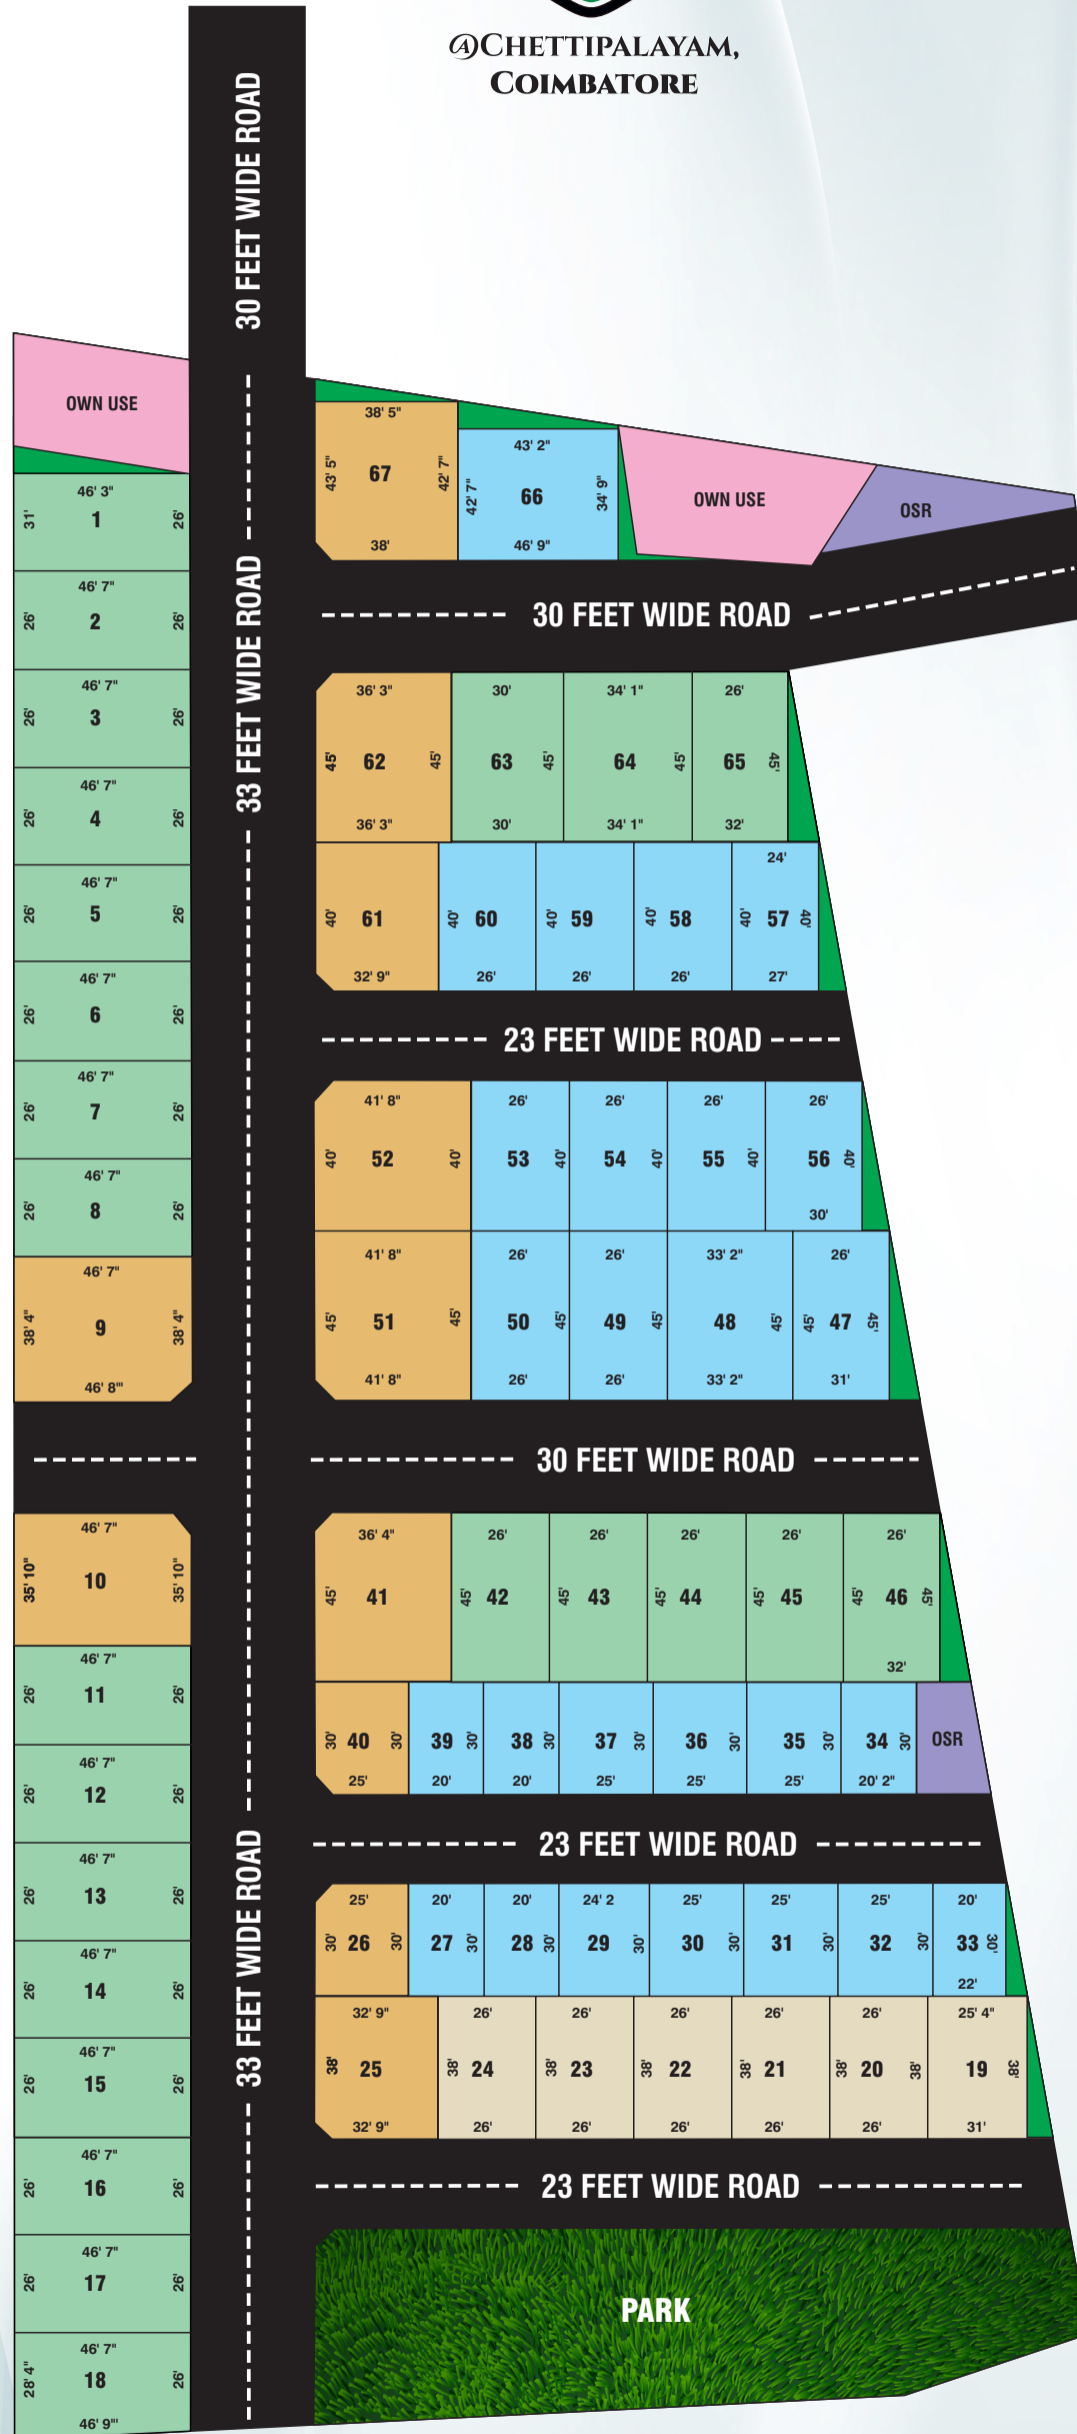

CHETTIPALAYAM, COIMBATORE

PREMIUM PLOTS

A - BLOCK

B - BLOCK

C - BLOCK

AMENITIES

- Park
- Compound Wall
- Arch
- Black Top Road
- Solar Street Light
- Children's Play Area

LAYOUT LOCATED AT :