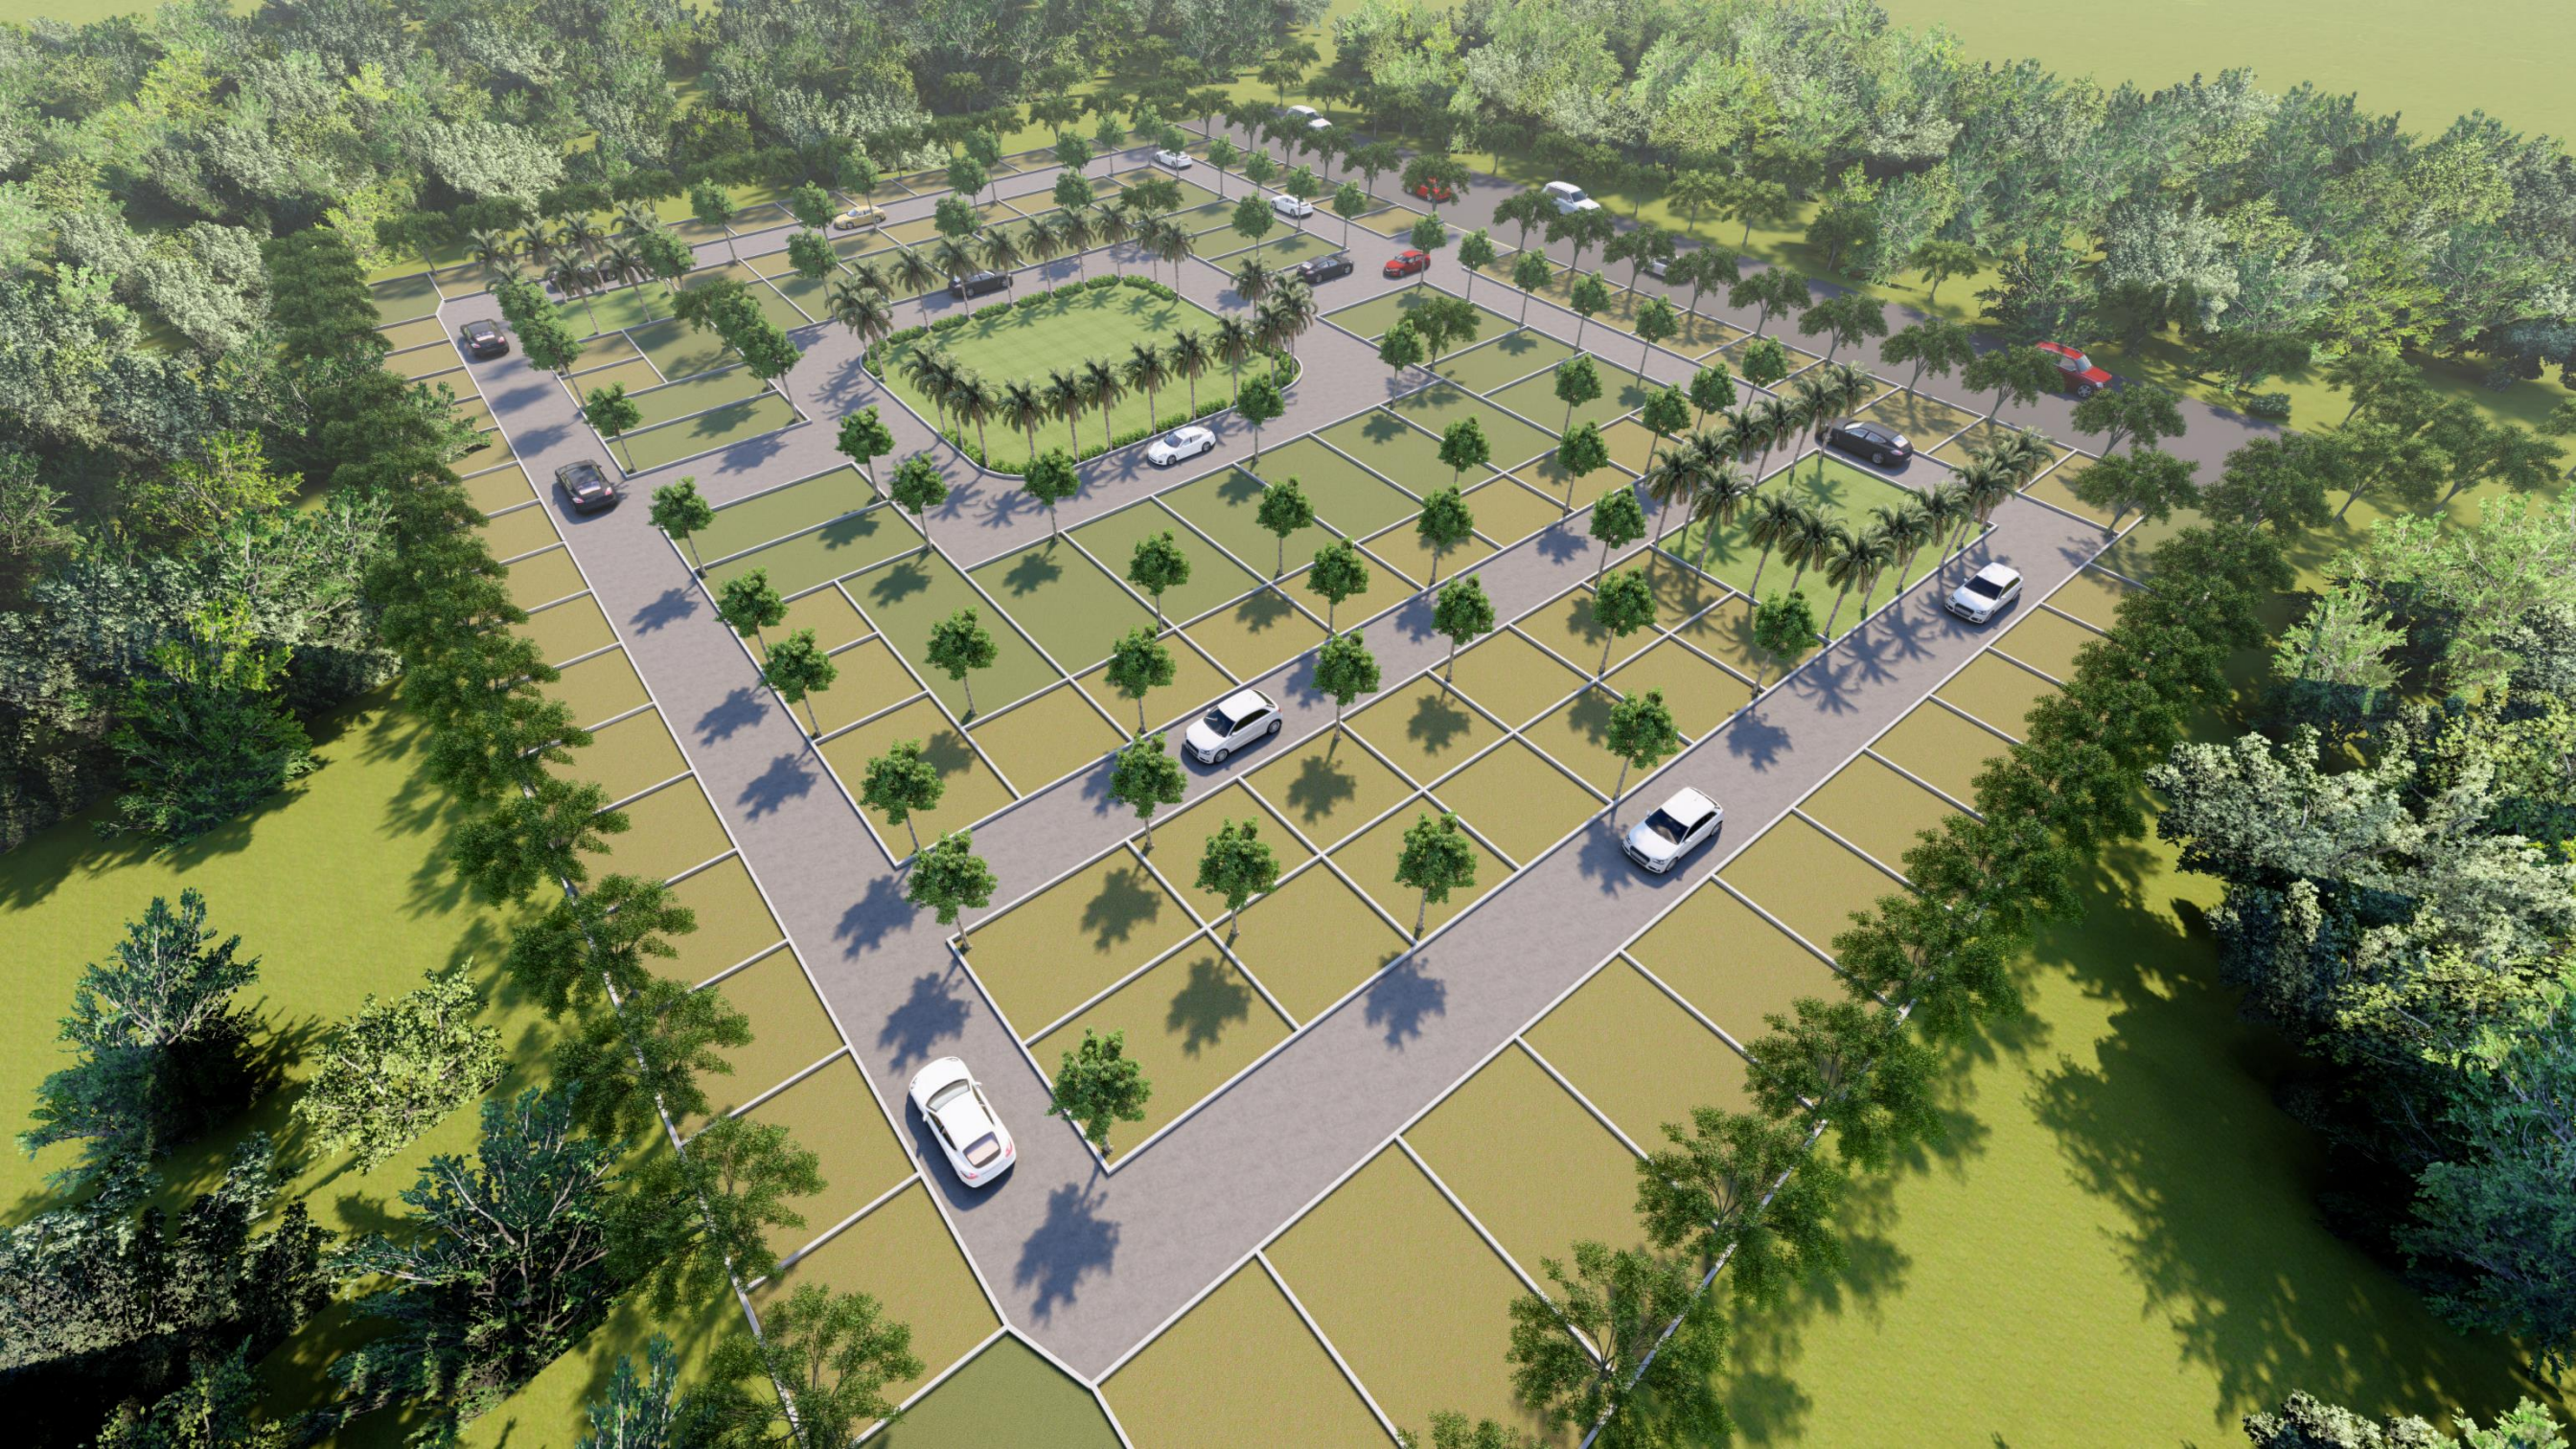

WEEKEND VILLAS PLOTTING  
AT LOTHAL, GUJARAT  
FOR ARHAM GROUP

**KALASH II**

AMENITIES  
AT THE  
PLOTTED  
DEVELOPMENT

## AMENITIES AT CLUBHOUSE

RECEPTION  
LIBRARY  
INDOOR GAMES  
HOME THEATRE  
LOUNGE  
SWIMMING POOL  
KIDS SWIMMING POOL  
YOGA SPACE  
STUDIO SPACE FOR ACTIVITIES

THANK YOU!

SWABHIMAAN ARCHITECTS  
← BUILDING NEW INDIA →