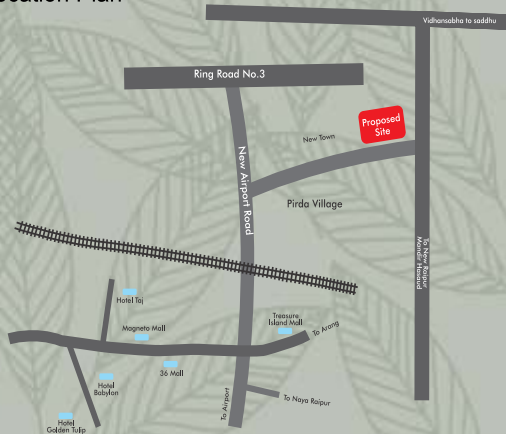

Location Plan

Site Address:

Near Ring Road No.3, Pirda, Raipur (C.G.)

PCGRERA061020001150 www.rera.cgstate.gov.in

Promotor

Marketing Partner.

Developers

CGRERA050824A000821