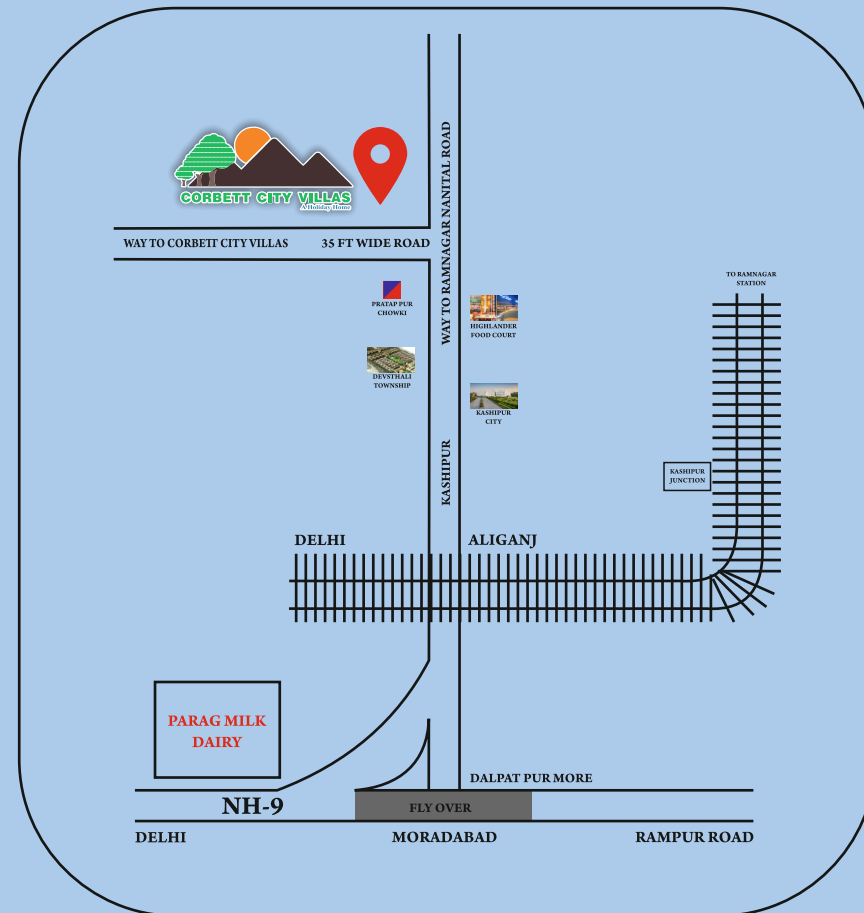

LOCATED AT *opulence and splendour*

Now Corbett City Villas is your address

Here, walls know celebration, rooms hold comfort, and every window opens to a better opportunity. It is the address of joy, the address of you.

MODSTAY INDIA PVT. LTD

Site Address :

Kashipur Ram Nagar Road, Kashipur Distt. Udham Singh Nagar (U.K.)

Email : modstayindia@gmail.com | Website : modstayindia.com

Corporate Office :

704, Supertech North Eye, Sec-74 Noida (G.B. Nagar)

203, Ansal Sumanglam Tower, RDC, Raj Nagar Ghaziabad (U.P.)

DISCLAIMER : The photographs/images given in the brochure are only artistic impression and may not fully/exactly match with the project specification. Features and specification are indicative to change in the best interest of the development. Travel durations are taken from google map during non-peak hours. ©Respective owners.