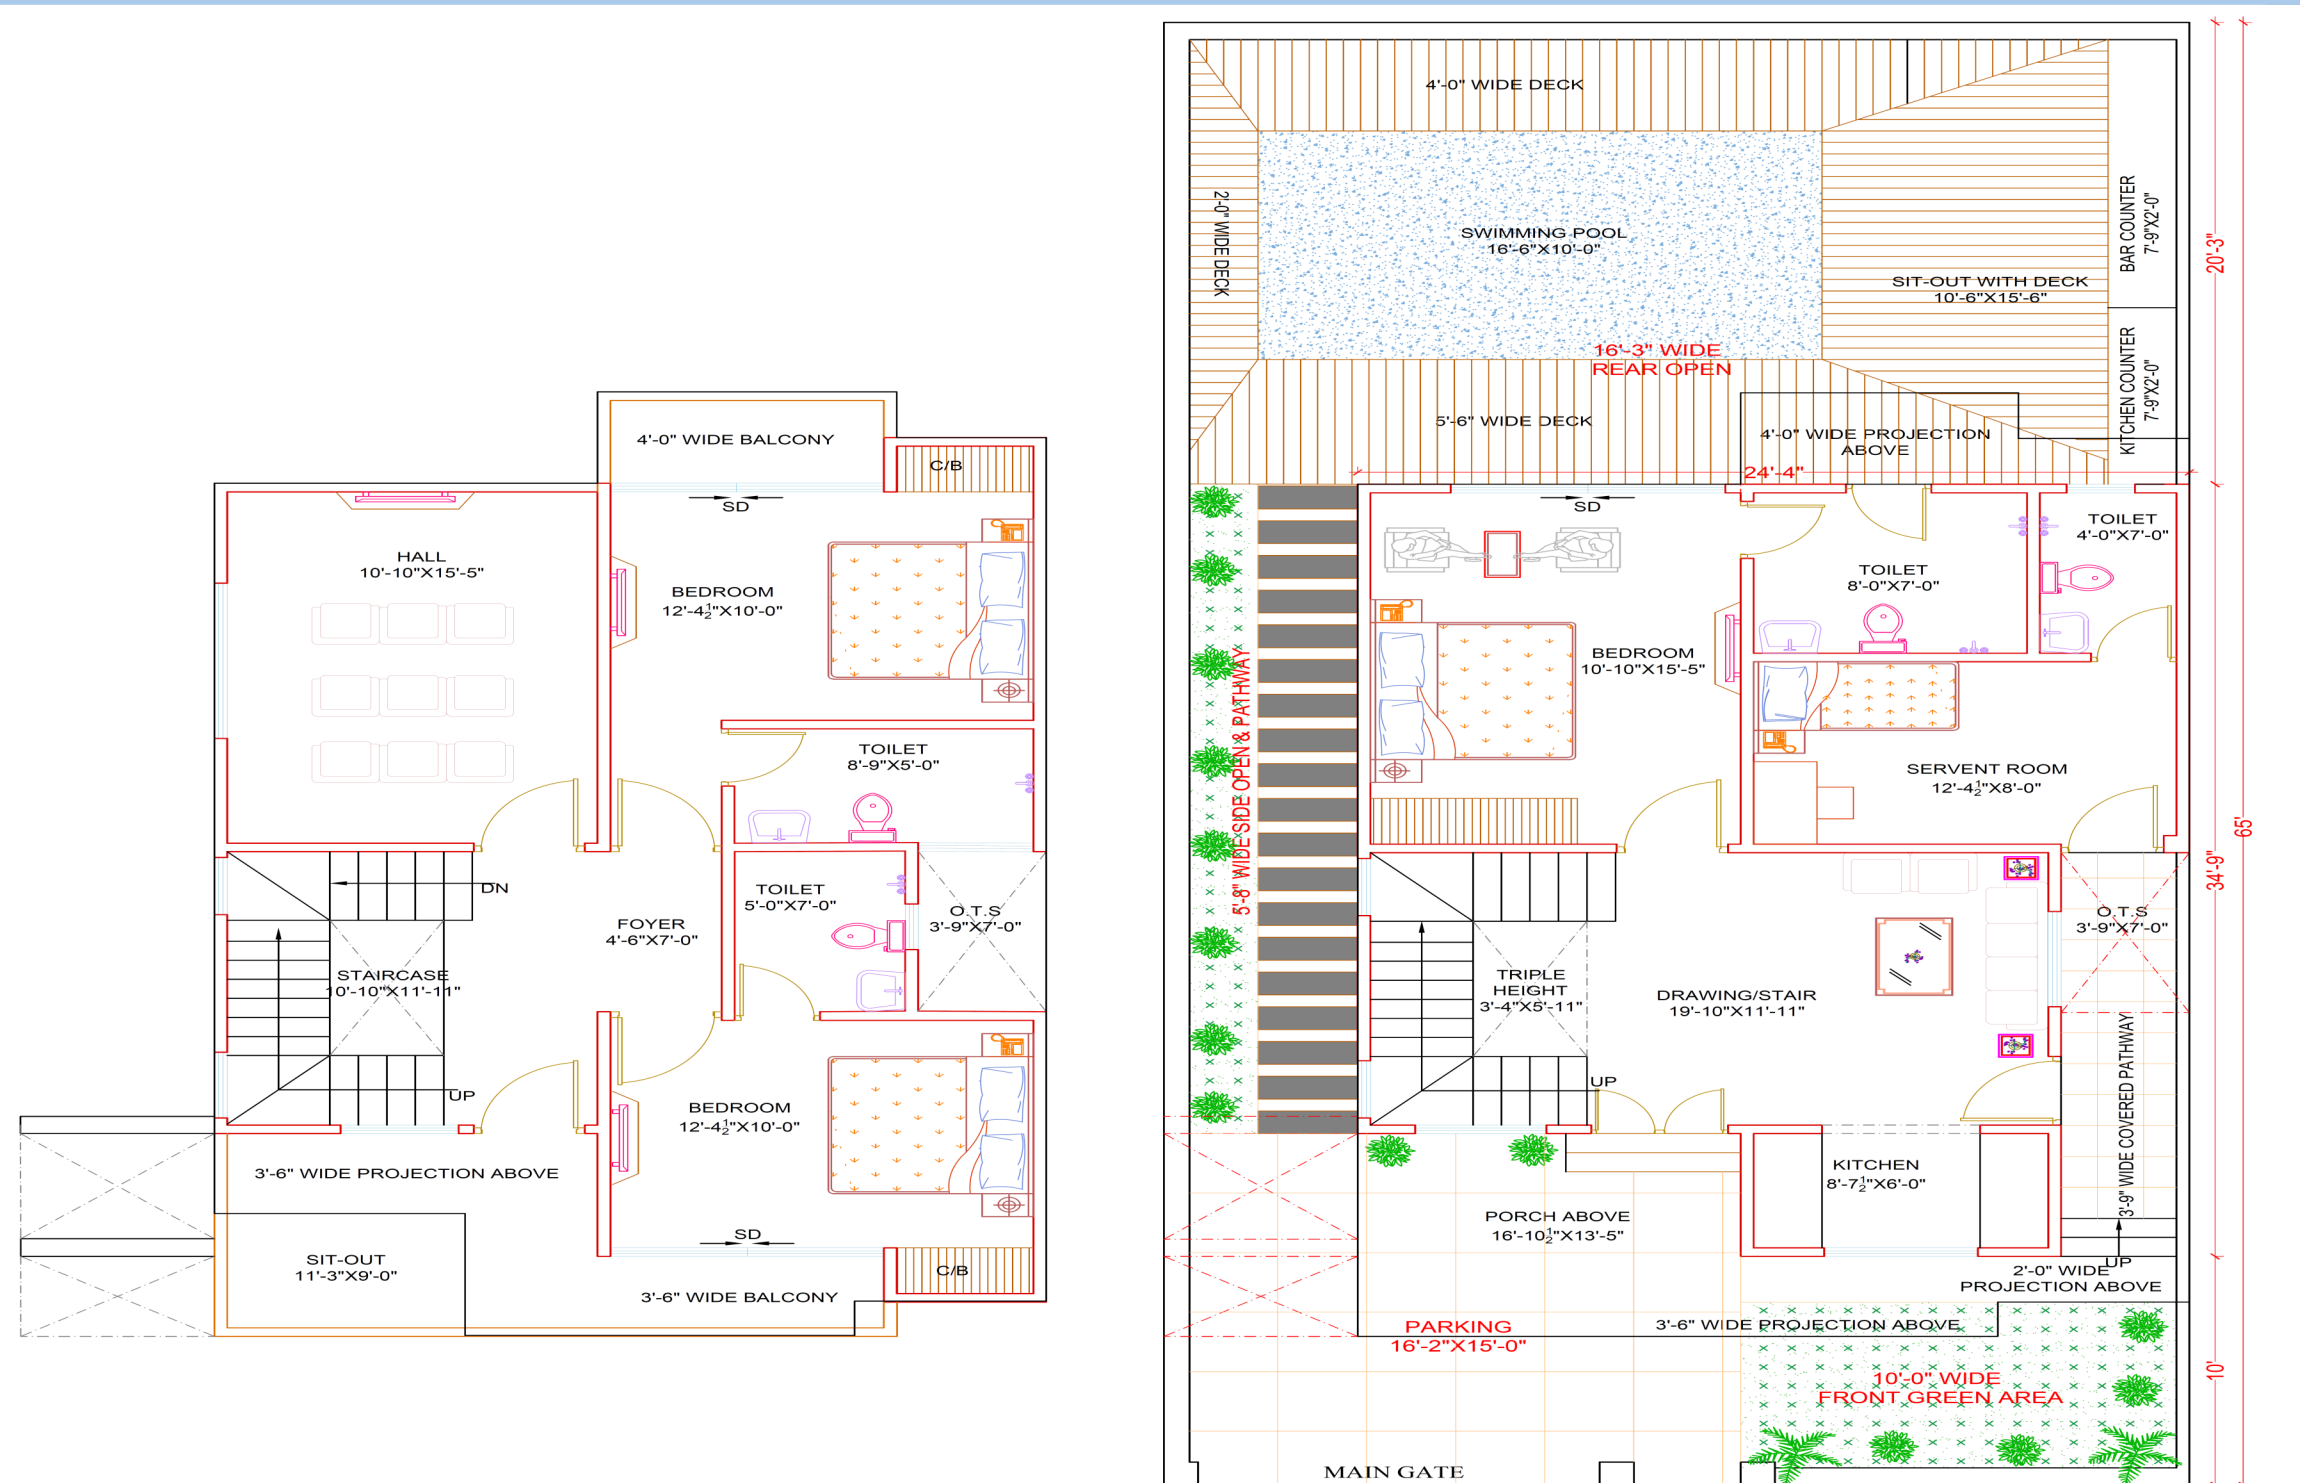

**ISOMETRIC VIEW-UPPER FLOOR
ULTRA LUXURY DIAMOND VILLA**

**ISOMETRIC VIEW-LOWER FLOOR
ULTRA LUXURY DIAMOND VILLA**

**UNIT PLAN-
2 SPACIOUS BEDROOMS,
COVERED PARKING,
AND A SERENE TERRACE GARDEN**

ULTRA LUXURY DIAMOND VILLA
SALEABLE AREA : 1000 SQFT.

**UNIT PLAN-
3 SPACIOUS BEDROOMS+SERVENT
ROOM & MINI THEATER WITH
PRIVATE SWIMMING POOL**

**ISOMETRIC VIEW-UPPER FLOOR
ULTRA LUXURY PLATINUM VILLA**

**ISOMETRIC VIEW-LOWER FLOOR
ULTRA LUXURY PLATINUM VILLA**

**UNIT PLAN-
3 SPACIOUS BEDROOMS+SERVENT
ROOM & MINI THEATER WITH
PRIVATE SWIMMING POOL**

ULTRA LUXURY PLATINUM VILLA
SALEABLE AREA : 2010 SQFT.

Artistic Image

Indulge in delicious moments.

Artistic Image