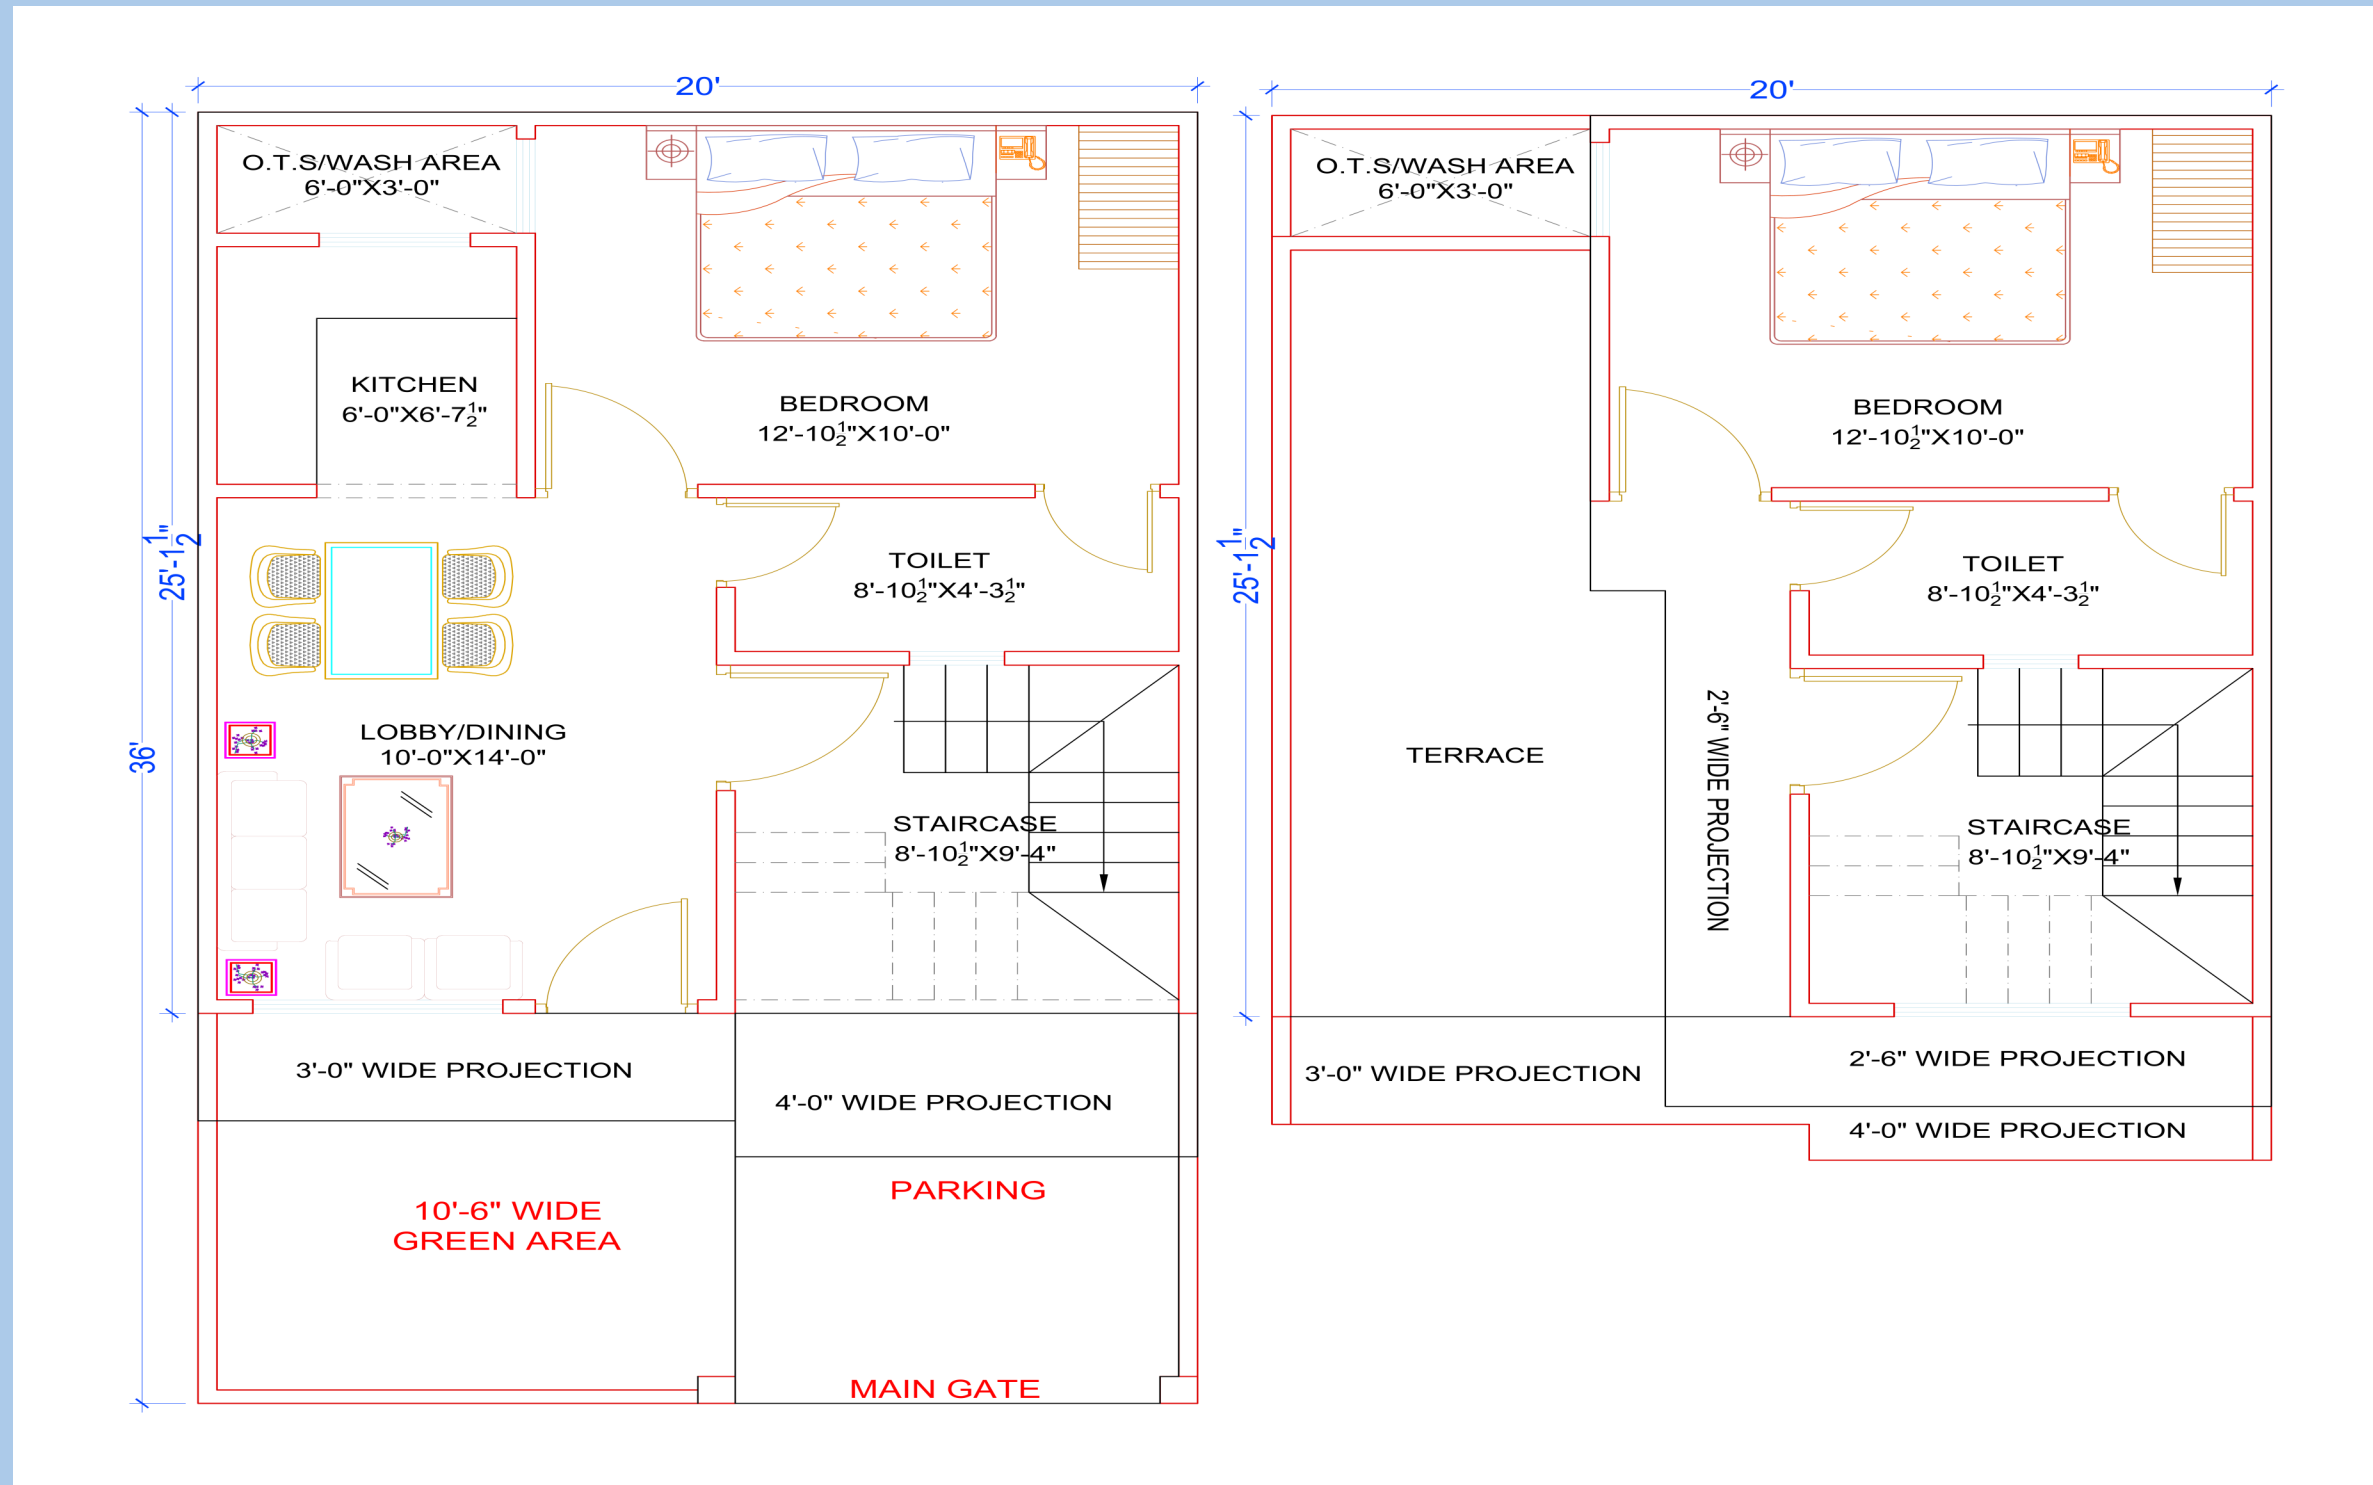

**ISOMETRIC VIEW-UPPER FLOOR
ULTRA LUXURY DIAMOND VILLA**

**ISOMETRIC VIEW-LOWER FLOOR
ULTRA LUXURY DIAMOND VILLA**

**UNIT PLAN-
2 SPACIOUS BEDROOMS,
COVERED PARKING,
AND A SERENE TERRACE GARDEN**

ULTRA LUXURY DIAMOND VILLA
SALEABLE AREA : 1000 SQFT.

**UNIT PLAN-
3 SPACIOUS BEDROOMS+SERVENT
ROOM & MINI THEATER WITH
PRIVATE SWIMMING POOL**

**ISOMETRIC VIEW-UPPER FLOOR
ULTRA LUXURY PLATINUM VILLA**

**ISOMETRIC VIEW-LOWER FLOOR
ULTRA LUXURY PLATINUM VILLA**

**UNIT PLAN-
3 SPACIOUS BEDROOMS+SERVENT
ROOM & MINI THEATER WITH
PRIVATE SWIMMING POOL**

ULTRA LUXURY PLATINUM VILLA
SALEABLE AREA : 2010 SQFT.

Artistic Image

Indulge in delicious moments.

Artistic Image