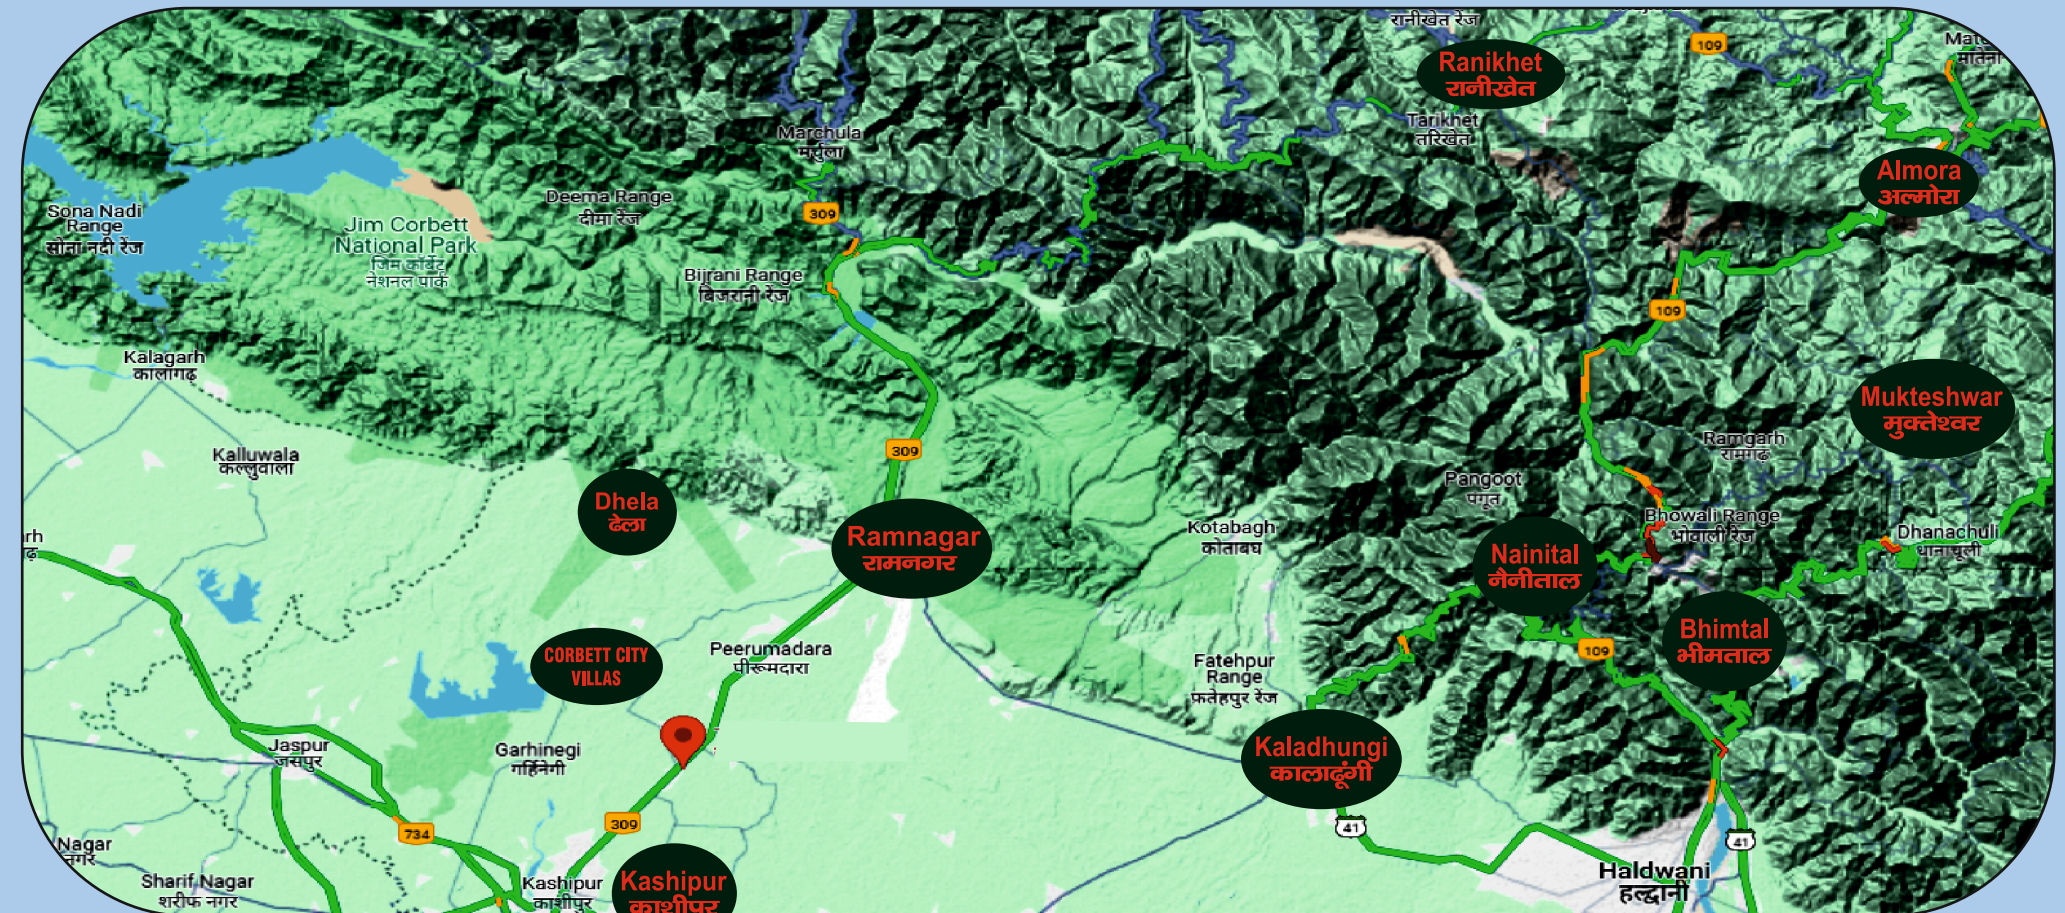

LOCATED AT *opulence and splendour*

Now Corbett City Villas is your address

Here, walls know celebration, rooms hold comfort, and every window opens to a better opportunity. It is the address of joy, the address of you.

MODSTAY INDIA PVT. LTD

Site Address :

Kashipur Ram Nagar Road, Kashipur Distt. Udham Singh Nagar (U.K.)

Email : modstayindia@gmail.com | Website : modstayindia.com

Corporate Office :

704, Supertech North Eye, Sec-74 Noida (G.B. Nagar)

203, Ansal Sumanglam Tower, RDC, Raj Nagar Ghaziabad (U.P.)

DISCLAIMER : The photographs/images given in the brochure are only artistic impression and may not fully/exactly match with the project specification. Features and specification are indicative to change in the best interest of the development. Travel durations are taken from google map during non-peak hours. ©Respective owners.