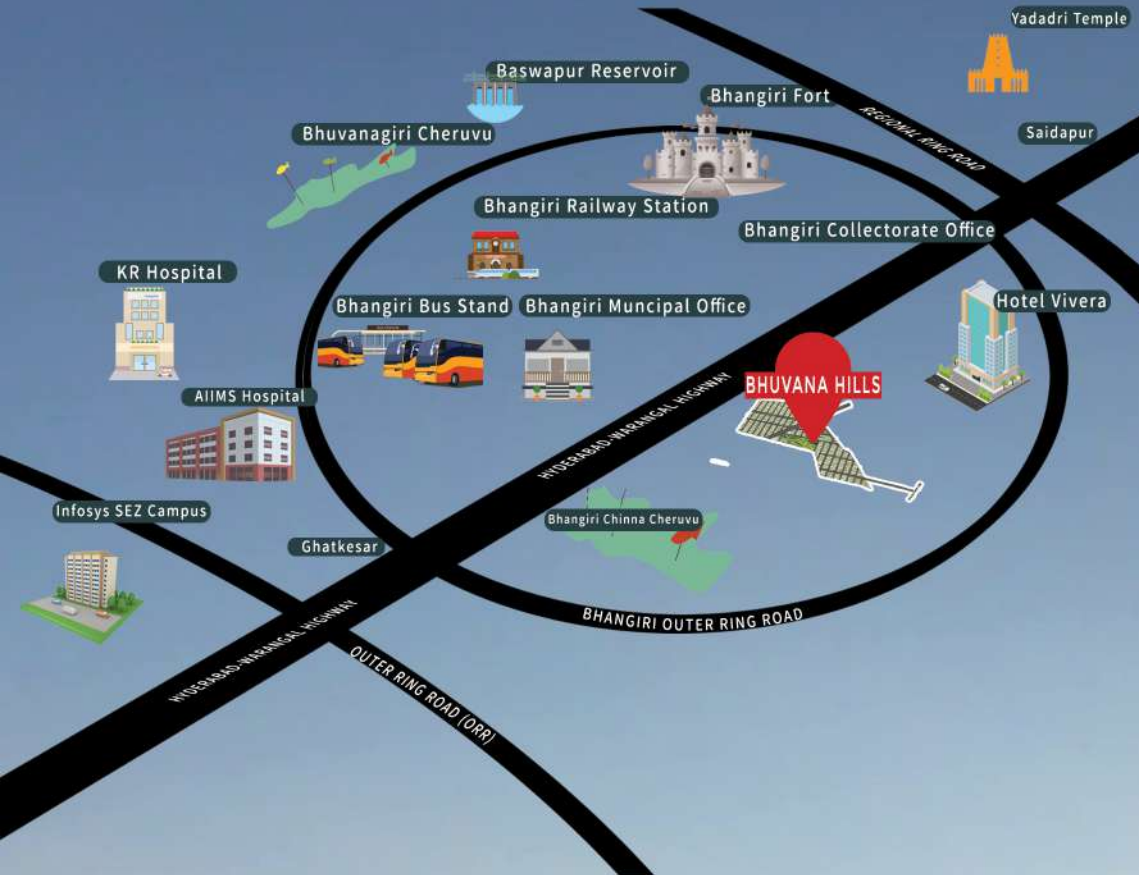

LOCATION MAP

BHUVANA HILLS

*Each day is born
with a sunrise*

KEY AMENITIES

- Grand Entrance Arch
- Kids Play Area
- Amphi Theatre
- UG Drainage
- Fountain
- Avanzo Plantation
- Water Harvesting
- CC Roads
- Sports Arena
- Over Head Tank
- STP

LOCATION HIGHLIGHTS

- ITI college
- Hotel Vivera
- Yadadri Temple
- Bhongir bus stand
- AIIMS Hospital
- Bhongir fort
- Infosys campus
- Outer ring road
- Bhongir railway Station
- National Highway 163
- Proposed MMTS station