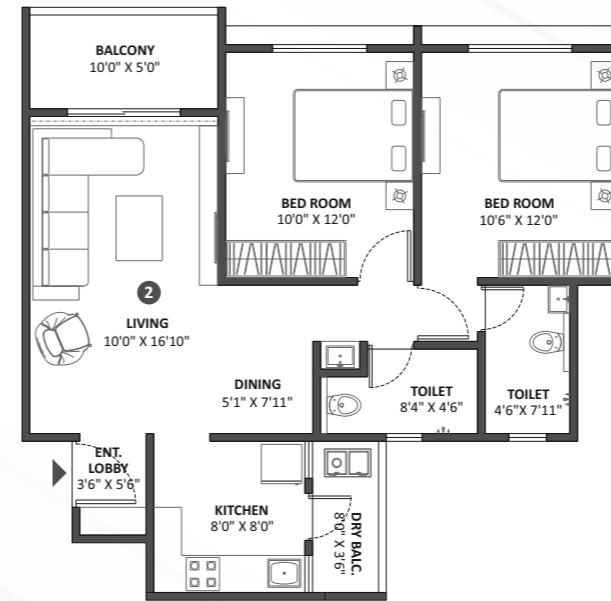

Project Highlights:

Land Parcel - 5.5 ACRES
Towers - 6
Elevation - 17 floors
Launching 2 Premium Towers soon

Typology

2 BHK 740 sq.ft. - 780 sq.ft. {77 - 83 Lac}	3 BHK 1040 sq.ft. - 1160 sq.ft. {1.09 - 1.20 Cr}
---	--

CONNECTIVITY

MASTER LAYOUT

MASTER LAYOUT

2 BHK

Type A

2 BHK

Type B

3 BHK

Type A

3 BHK

Type B