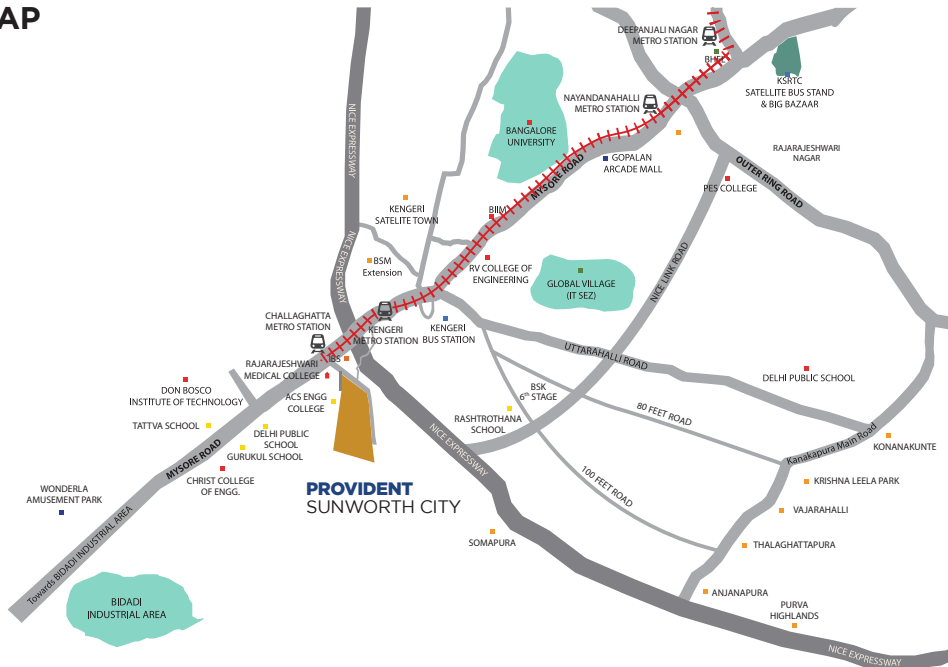

# WELCOME TO THE CITY OF MORE

Presenting Provident Sunworth City, a project spread across a mammoth 60 acres, brimming with massive open spaces and 50+ thoughtfully developed amenities, ensuring there's more of everything, for everyone.

## PROVIDENT SUNWORTH CITY

NEAR MYSORE ROAD-NICE JUNCTION, BENGALURU

5 mins from Challaghatta  
Metro Station

50+ Lifestyle  
Amenities

-19 acres of  
Green Spaces

Exclusive BMTC Stop  
within the premise

GYMNASIUM

BASKETBALL COURT

SCHOOL

YOGA DECK

KIDS PLAY AREA

LOCATION MAP

N  
Map not to scale

Dharwad: 7338 154 084 | Belagavi: 9444 865 430

Hubballi: 7019 165 265 | 9739 592 629 | 9880 414 402

Provident Sunworth City=Provident Equinox II | For more information visit <https://rera.karnataka.gov.in/>

Images used is only for representational purpose.