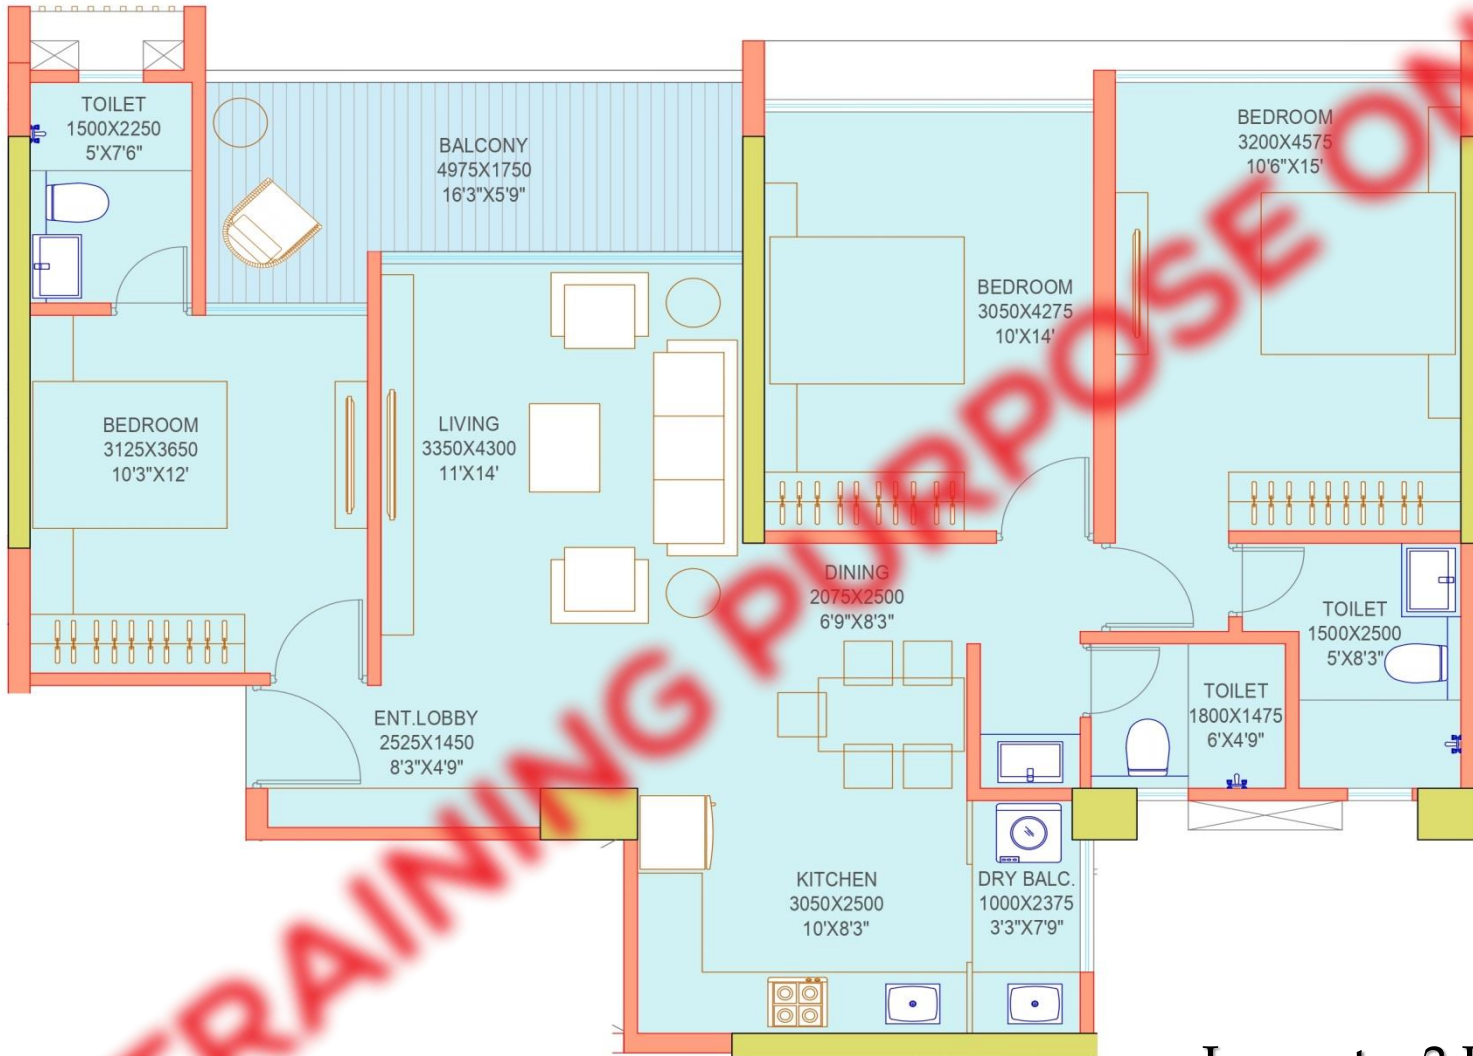

# KHARADI CENTRAL

TRAINING PURPOSE ONLY

TRAINING PURPOSE ONLY

Layout – 2 BHK Deluxe  
CARPET  
810 - 820

Layout – 2 BHK Grandeur  
CARPET  
875 - 885

**Layout – 3 BHK Deluxe**  
**CARPET**  
 1080 - 1090

Layout – 3 BHK Supreme  
CARPET

1110 - 1120

**Layout – 3 BHK Luxe**  
**CARPET**

1145 - 1155

Layout – 3 BHK Delight  
CARPET

Layout – 3 BHK Grandeur

CARPET

1170 - 1180

**Layout – 3 BHK Royal  
CARPET**

1205 - 1215

Layout – 4 BHK Opulence  
 CARPET  
 1640 - 1650

## Layout – 4 BHK Grandeur

CARPET

1695 - 1705

UNIT TYPE	CARPET IN SQ FT	TENTATIVE STARTING PRICE
2 BHK - Deluxe	810 - 820	Rs. 1.05 Cr Onwards*
2 BHK - Grandeur	875 - 885	Rs. 1.14 Cr Onwards*
3 BHK - Deluxe	1080 - 1090	Rs. 1.48 Cr Onwards*
3 BHK - Supreme	1110 - 1120	Rs. 1.53 Cr Onwards*
3 BHK - Luxe	1145 - 1155	Rs. 1.56 Cr Onwards*
3 BHK - Delight	1155 - 1165	Rs. 1.58 Cr Onwards*
3 BHK - Grandeur	1170 - 1180	Rs. 1.62 Cr Onwards*
3 BHK - Royal	1205 - 1215	Rs. 1.66 Cr Onwards*
4 BHK - Opulence	1640 - 1650	Rs. 2.28 Cr Onwards*
4 BHK - Grandeur	1695 - 1705	Rs. 2.37 Cr Onwards*