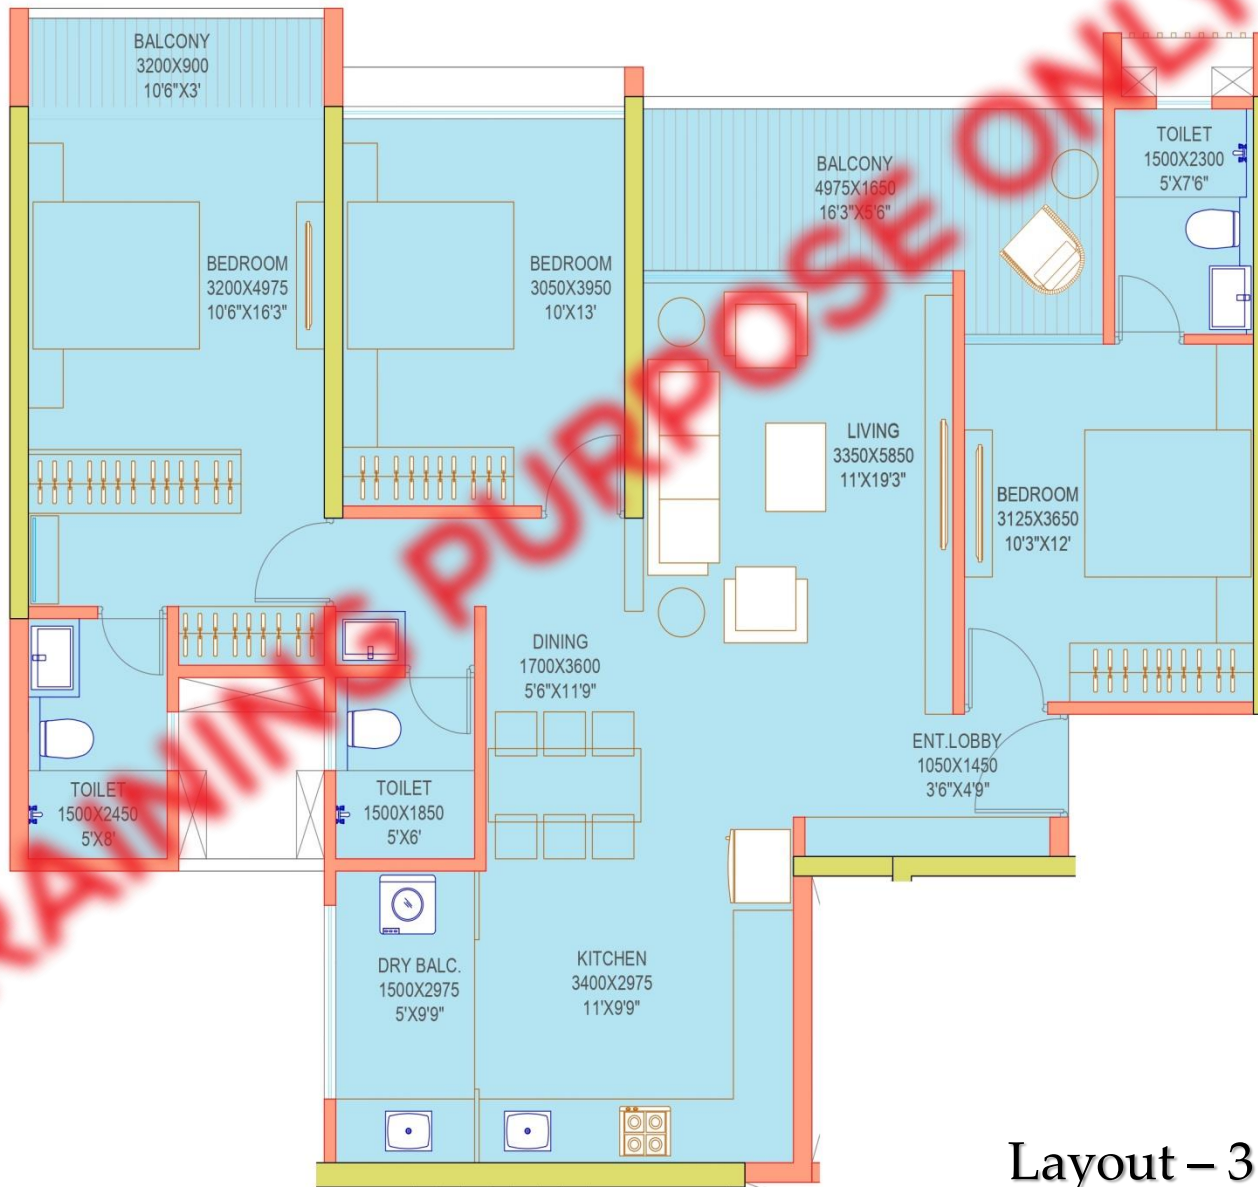

# KHARADI CENTRAL

TRAINING PURPOSE ONLY

TRAINING PURPOSE ONLY

Layout – 2 BHK Deluxe  
CARPET  
810 - 820

Layout – 2 BHK Grandeur  
CARPET  
875 - 885

**Layout – 3 BHK Deluxe**  
**CARPET**  
 1080 - 1090

Layout – 3 BHK Supreme  
CARPET

1110 - 1120

**Layout – 3 BHK Luxe**  
**CARPET**

1145 - 1155

Layout – 3 BHK Delight  
CARPET

Layout – 3 BHK Grandeur

CARPET

1170 - 1180

**Layout – 3 BHK Royal  
CARPET**

1205 - 1215

Layout – 4 BHK Opulence  
 CARPET  
 1640 - 1650

## Layout – 4 BHK Grandeur

CARPET

1695 - 1705

UNIT TYPE	CARPET IN SQ FT	TENTATIVE STARTING PRICE
2 BHK - Deluxe	810 - 820	Rs. 1.05 Cr Onwards*
2 BHK - Grandeur	875 - 885	Rs. 1.14 Cr Onwards*
3 BHK - Deluxe	1080 - 1090	Rs. 1.48 Cr Onwards*
3 BHK - Supreme	1110 - 1120	Rs. 1.53 Cr Onwards*
3 BHK - Luxe	1145 - 1155	Rs. 1.56 Cr Onwards*
3 BHK - Delight	1155 - 1165	Rs. 1.58 Cr Onwards*
3 BHK - Grandeur	1170 - 1180	Rs. 1.62 Cr Onwards*
3 BHK - Royal	1205 - 1215	Rs. 1.66 Cr Onwards*
4 BHK - Opulence	1640 - 1650	Rs. 2.28 Cr Onwards*
4 BHK - Grandeur	1695 - 1705	Rs. 2.37 Cr Onwards*