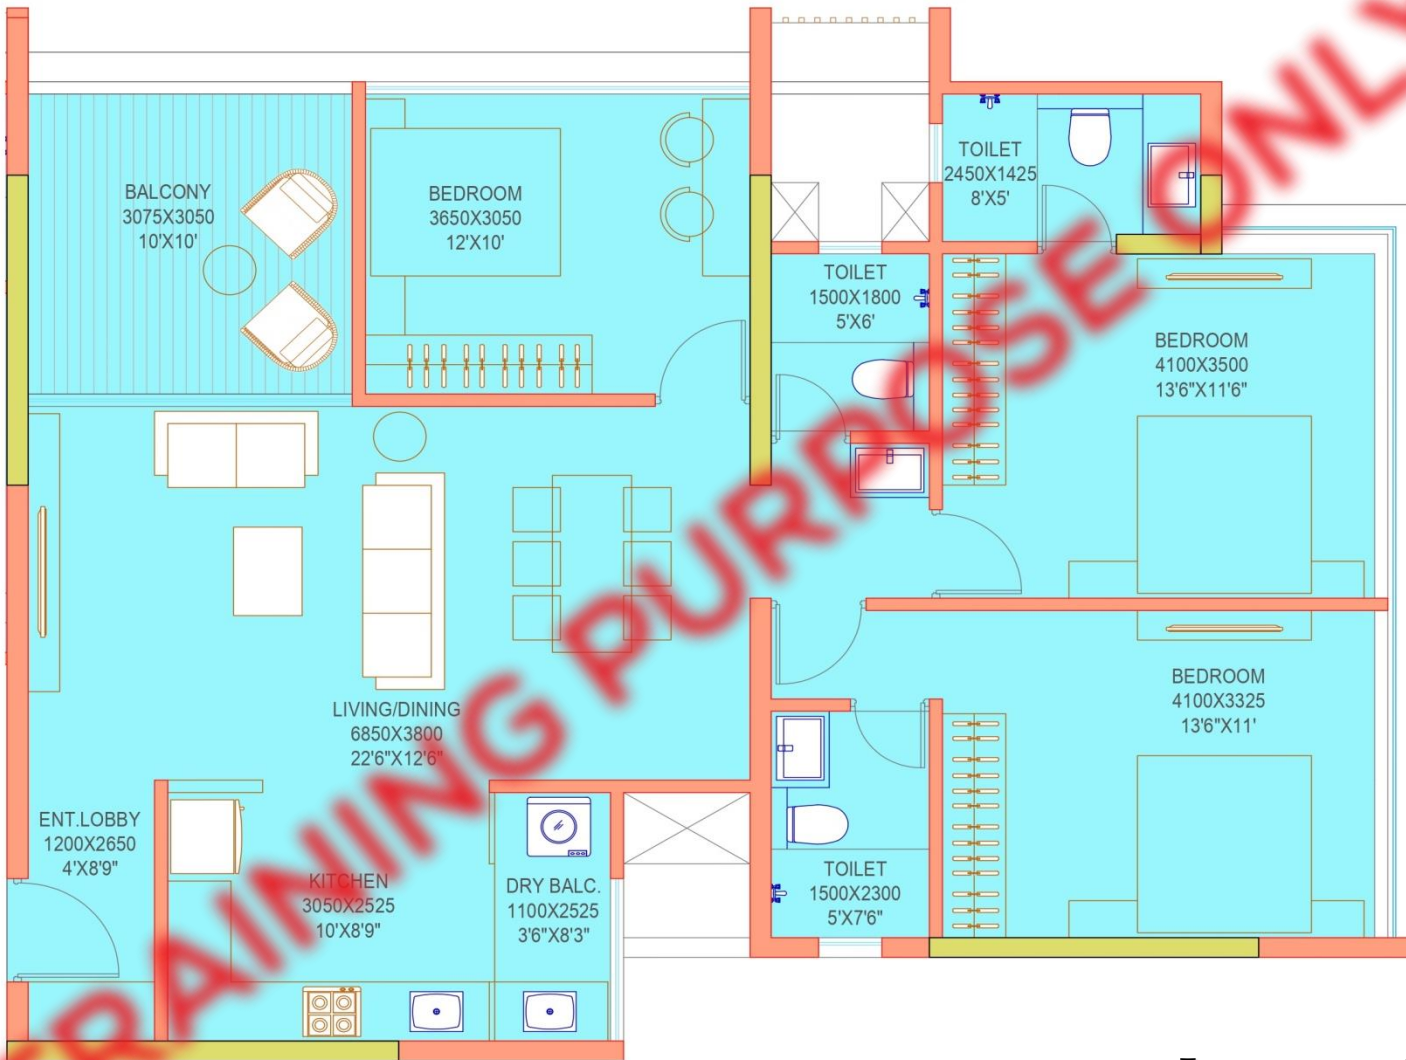

# KHARADI CENTRAL

TRAINING PURPOSE ONLY

TRAINING PURPOSE ONLY

Layout – 2 BHK Deluxe  
CARPET  
810 - 820

Layout – 2 BHK Grandeur  
CARPET  
875 - 885

**Layout – 3 BHK Deluxe**  
**CARPET**  
 1080 - 1090

Layout – 3 BHK Supreme  
CARPET

1110 - 1120

**Layout – 3 BHK Luxe**  
**CARPET**

1145 - 1155

Layout – 3 BHK Delight  
CARPET

Layout – 3 BHK Grandeur

CARPET

1170 - 1180

**Layout – 3 BHK Royal  
CARPET**

1205 - 1215

Layout – 4 BHK Opulence  
 CARPET  
 1640 - 1650

## Layout – 4 BHK Grandeur

CARPET

1695 - 1705

UNIT TYPE	CARPET IN SQ FT	TENTATIVE STARTING PRICE
2 BHK - Deluxe	810 - 820	Rs. 1.05 Cr Onwards*
2 BHK - Grandeur	875 - 885	Rs. 1.14 Cr Onwards*
3 BHK - Deluxe	1080 - 1090	Rs. 1.48 Cr Onwards*
3 BHK - Supreme	1110 - 1120	Rs. 1.53 Cr Onwards*
3 BHK - Luxe	1145 - 1155	Rs. 1.56 Cr Onwards*
3 BHK - Delight	1155 - 1165	Rs. 1.58 Cr Onwards*
3 BHK - Grandeur	1170 - 1180	Rs. 1.62 Cr Onwards*
3 BHK - Royal	1205 - 1215	Rs. 1.66 Cr Onwards*
4 BHK - Opulence	1640 - 1650	Rs. 2.28 Cr Onwards*
4 BHK - Grandeur	1695 - 1705	Rs. 2.37 Cr Onwards*