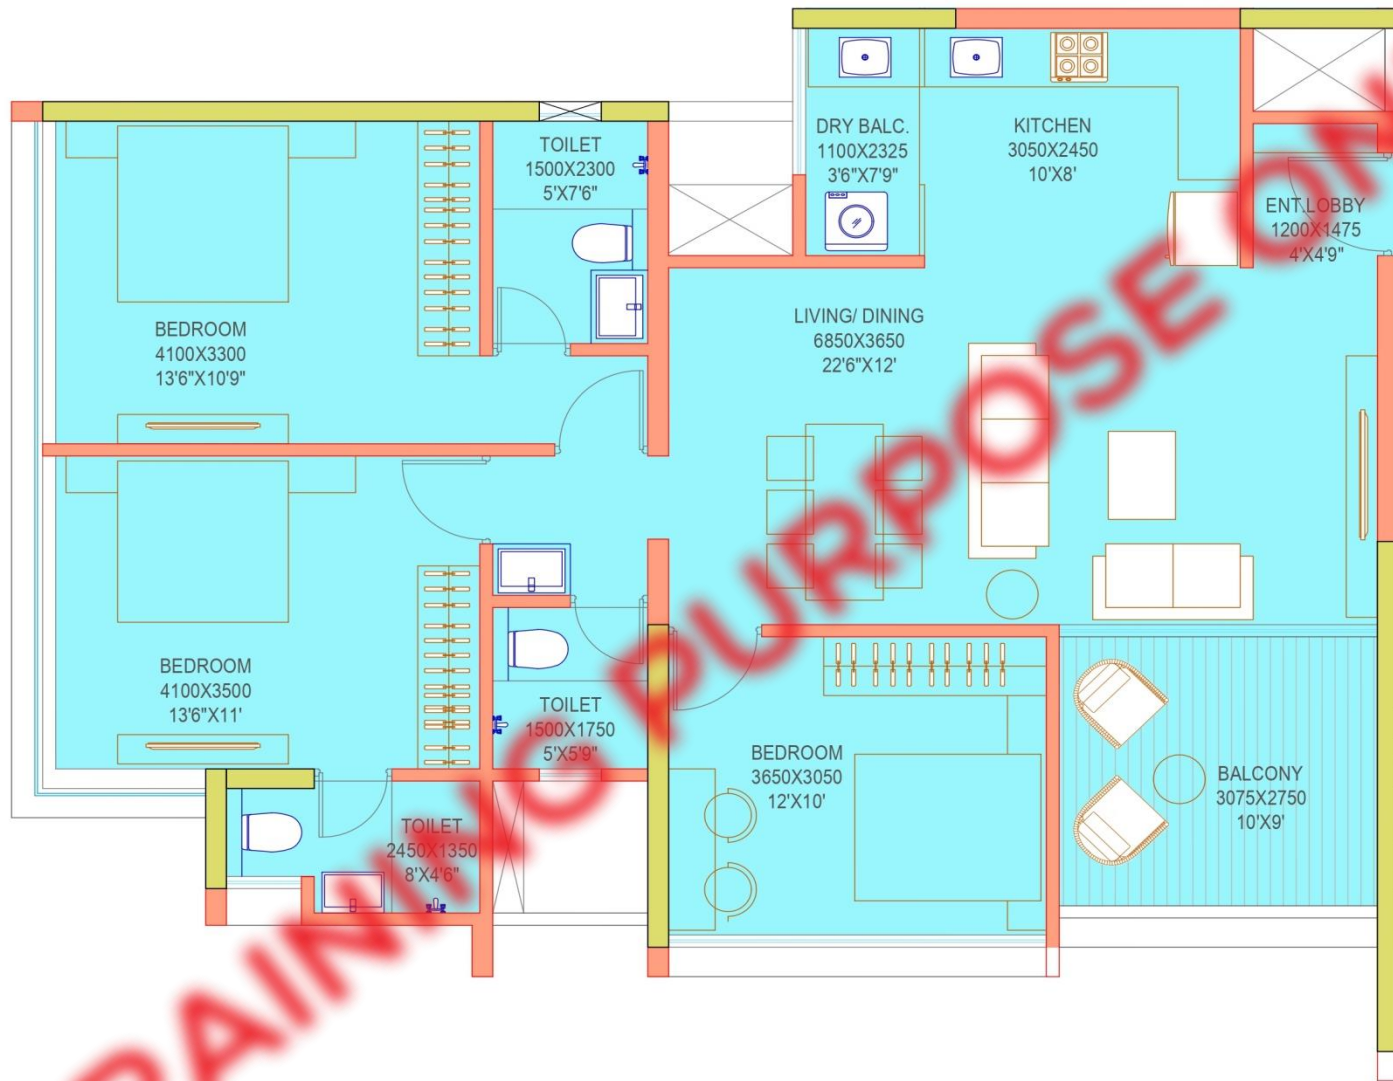

# KHARADI CENTRAL

TRAINING PURPOSE ONLY

TRAINING PURPOSE ONLY

Layout – 2 BHK Deluxe  
CARPET  
810 - 820

Layout – 2 BHK Grandeur  
CARPET  
875 - 885

**Layout – 3 BHK Deluxe**  
**CARPET**  
 1080 - 1090

Layout – 3 BHK Supreme  
CARPET

1110 - 1120

**Layout – 3 BHK Luxe**  
**CARPET**

1145 - 1155

Layout – 3 BHK Delight  
CARPET

Layout – 3 BHK Grandeur

CARPET

1170 - 1180

**Layout – 3 BHK Royal  
CARPET**

1205 - 1215

Layout – 4 BHK Opulence  
 CARPET  
 1640 - 1650

## Layout – 4 BHK Grandeur

CARPET

1695 - 1705

UNIT TYPE	CARPET IN SQ FT	TENTATIVE STARTING PRICE
2 BHK - Deluxe	810 - 820	Rs. 1.05 Cr Onwards*
2 BHK - Grandeur	875 - 885	Rs. 1.14 Cr Onwards*
3 BHK - Deluxe	1080 - 1090	Rs. 1.48 Cr Onwards*
3 BHK - Supreme	1110 - 1120	Rs. 1.53 Cr Onwards*
3 BHK - Luxe	1145 - 1155	Rs. 1.56 Cr Onwards*
3 BHK - Delight	1155 - 1165	Rs. 1.58 Cr Onwards*
3 BHK - Grandeur	1170 - 1180	Rs. 1.62 Cr Onwards*
3 BHK - Royal	1205 - 1215	Rs. 1.66 Cr Onwards*
4 BHK - Opulence	1640 - 1650	Rs. 2.28 Cr Onwards*
4 BHK - Grandeur	1695 - 1705	Rs. 2.37 Cr Onwards*