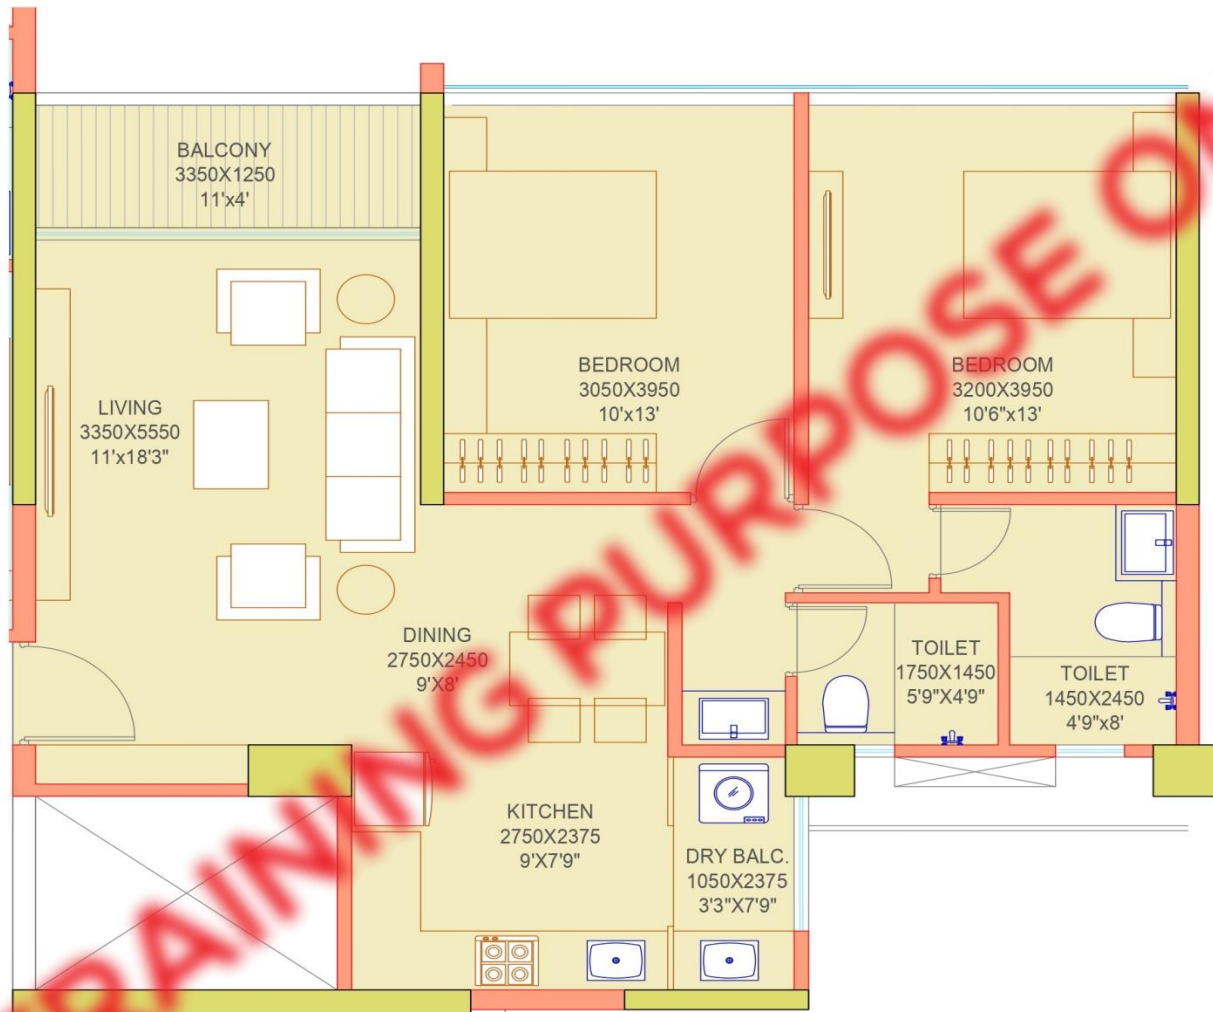

# KHARADI CENTRAL

TRAINING PURPOSE ONLY

TRAINING PURPOSE ONLY

Layout – 2 BHK Deluxe  
CARPET  
810 - 820

Layout – 2 BHK Grandeur  
CARPET  
875 - 885

**Layout – 3 BHK Deluxe**  
**CARPET**  
 1080 - 1090

Layout – 3 BHK Supreme  
CARPET

1110 - 1120

**Layout – 3 BHK Luxe**  
**CARPET**

1145 - 1155

Layout – 3 BHK Delight  
CARPET

Layout – 3 BHK Grandeur

CARPET

1170 - 1180

**Layout – 3 BHK Royal  
CARPET**

1205 - 1215

Layout – 4 BHK Opulence  
 CARPET  
 1640 - 1650

## Layout – 4 BHK Grandeur

CARPET

1695 - 1705

UNIT TYPE	CARPET IN SQ FT	TENTATIVE STARTING PRICE
2 BHK - Deluxe	810 - 820	Rs. 1.05 Cr Onwards*
2 BHK - Grandeur	875 - 885	Rs. 1.14 Cr Onwards*
3 BHK - Deluxe	1080 - 1090	Rs. 1.48 Cr Onwards*
3 BHK - Supreme	1110 - 1120	Rs. 1.53 Cr Onwards*
3 BHK - Luxe	1145 - 1155	Rs. 1.56 Cr Onwards*
3 BHK - Delight	1155 - 1165	Rs. 1.58 Cr Onwards*
3 BHK - Grandeur	1170 - 1180	Rs. 1.62 Cr Onwards*
3 BHK - Royal	1205 - 1215	Rs. 1.66 Cr Onwards*
4 BHK - Opulence	1640 - 1650	Rs. 2.28 Cr Onwards*
4 BHK - Grandeur	1695 - 1705	Rs. 2.37 Cr Onwards*