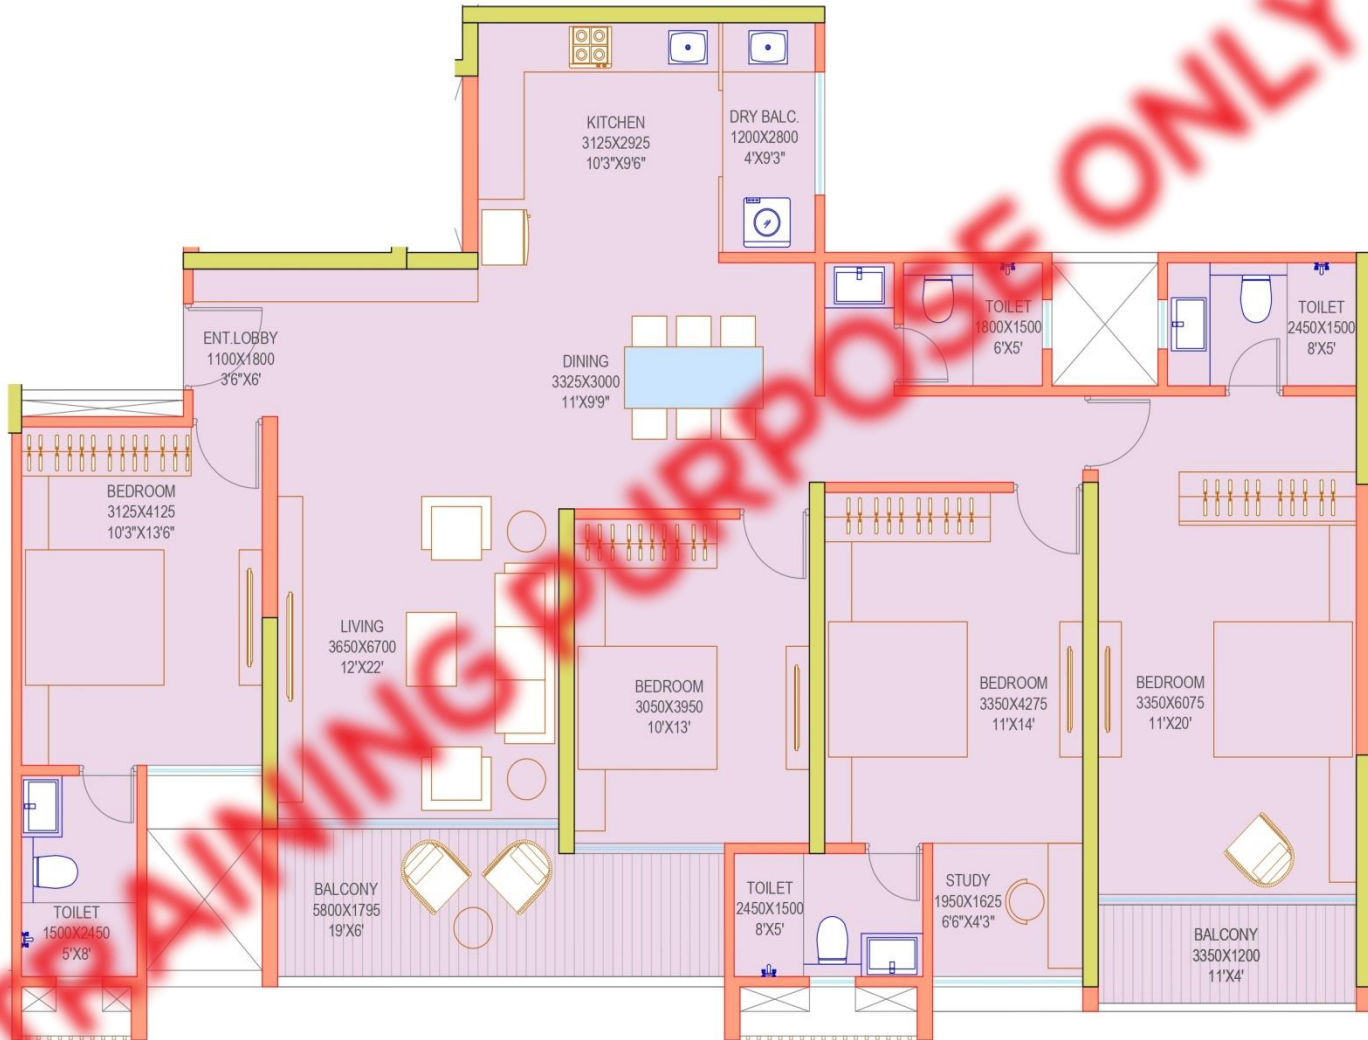

# KHARADI CENTRAL

TRAINING PURPOSE ONLY

TRAINING PURPOSE ONLY

Layout – 2 BHK Deluxe  
CARPET  
810 - 820

Layout – 2 BHK Grandeur  
CARPET  
875 - 885

**Layout – 3 BHK Deluxe**  
**CARPET**  
 1080 - 1090

Layout – 3 BHK Supreme  
CARPET

1110 - 1120

**Layout – 3 BHK Luxe**  
**CARPET**

1145 - 1155

Layout – 3 BHK Delight  
CARPET

Layout – 3 BHK Grandeur

CARPET

1170 - 1180

**Layout – 3 BHK Royal  
CARPET**

1205 - 1215

Layout – 4 BHK Opulence  
 CARPET  
 1640 - 1650

## Layout – 4 BHK Grandeur

CARPET

1695 - 1705

UNIT TYPE	CARPET IN SQ FT	TENTATIVE STARTING PRICE
2 BHK - Deluxe	810 - 820	Rs. 1.05 Cr Onwards*
2 BHK - Grandeur	875 - 885	Rs. 1.14 Cr Onwards*
3 BHK - Deluxe	1080 - 1090	Rs. 1.48 Cr Onwards*
3 BHK - Supreme	1110 - 1120	Rs. 1.53 Cr Onwards*
3 BHK - Luxe	1145 - 1155	Rs. 1.56 Cr Onwards*
3 BHK - Delight	1155 - 1165	Rs. 1.58 Cr Onwards*
3 BHK - Grandeur	1170 - 1180	Rs. 1.62 Cr Onwards*
3 BHK - Royal	1205 - 1215	Rs. 1.66 Cr Onwards*
4 BHK - Opulence	1640 - 1650	Rs. 2.28 Cr Onwards*
4 BHK - Grandeur	1695 - 1705	Rs. 2.37 Cr Onwards*