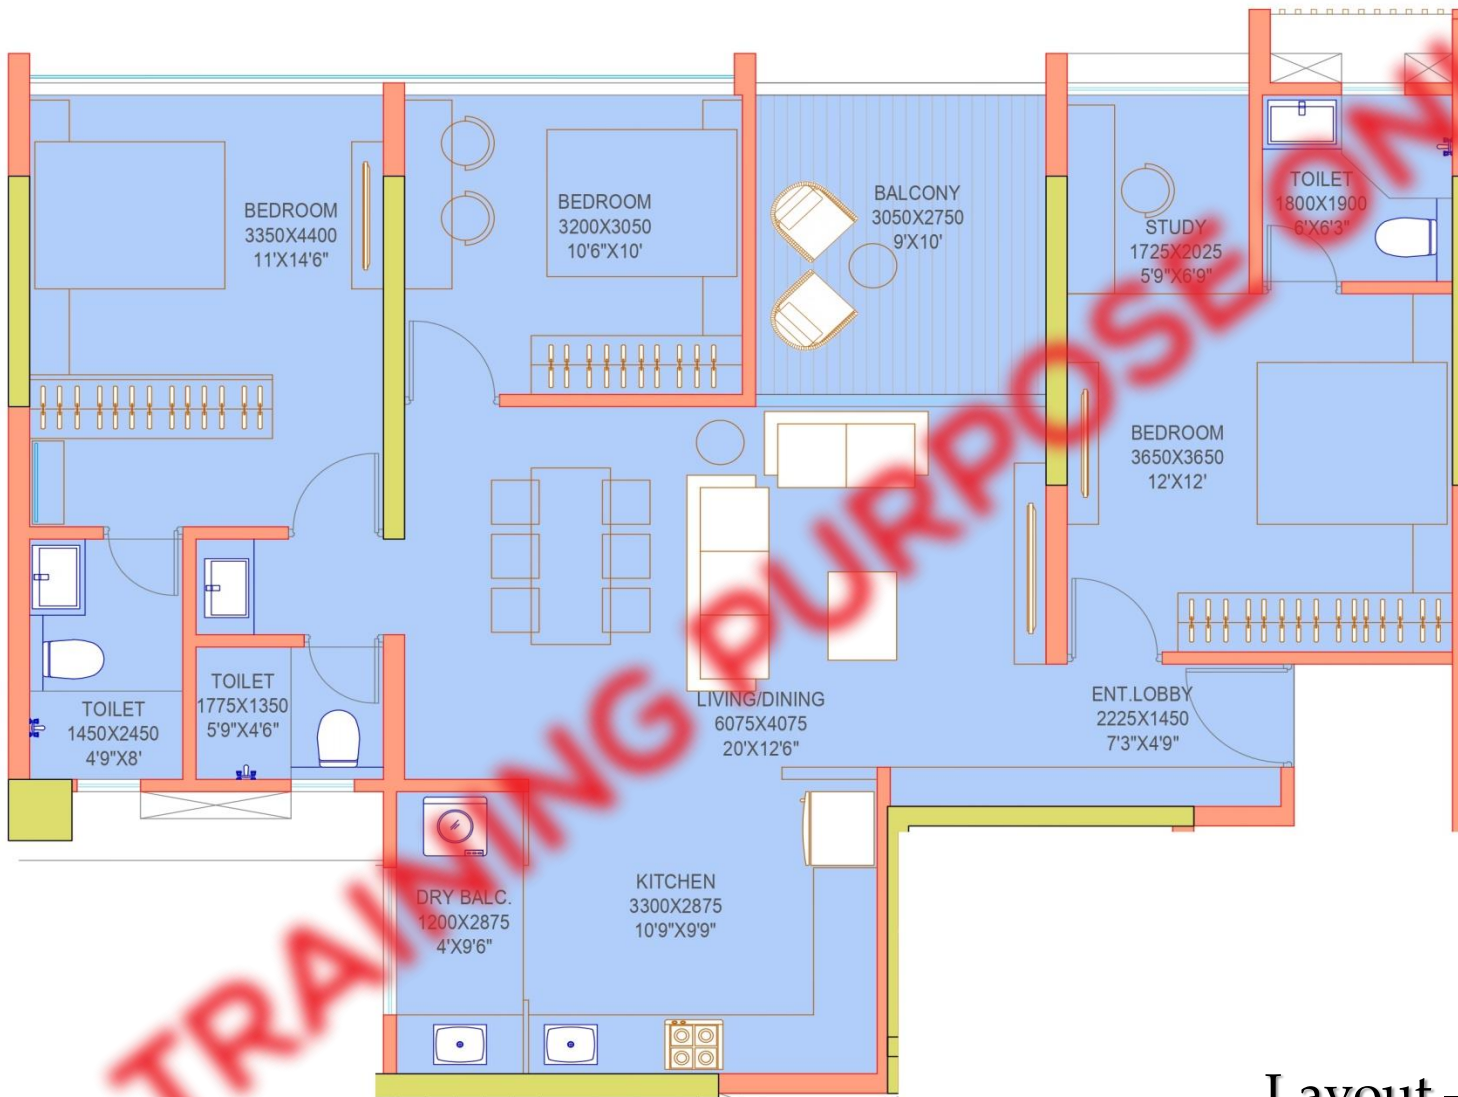

# KHARADI CENTRAL

TRAINING PURPOSE ONLY

TRAINING PURPOSE ONLY

Layout – 2 BHK Deluxe  
CARPET  
810 - 820

Layout – 2 BHK Grandeur  
CARPET  
875 - 885

**Layout – 3 BHK Deluxe**  
**CARPET**  
 1080 - 1090

Layout – 3 BHK Supreme  
CARPET

1110 - 1120

**Layout – 3 BHK Luxe**  
**CARPET**

1145 - 1155

Layout – 3 BHK Delight  
CARPET

Layout – 3 BHK Grandeur

CARPET

1170 - 1180

**Layout – 3 BHK Royal  
CARPET**

1205 - 1215

Layout – 4 BHK Opulence  
 CARPET  
 1640 - 1650

## Layout – 4 BHK Grandeur

CARPET

1695 - 1705

UNIT TYPE	CARPET IN SQ FT	TENTATIVE STARTING PRICE
2 BHK - Deluxe	810 - 820	Rs. 1.05 Cr Onwards*
2 BHK - Grandeur	875 - 885	Rs. 1.14 Cr Onwards*
3 BHK - Deluxe	1080 - 1090	Rs. 1.48 Cr Onwards*
3 BHK - Supreme	1110 - 1120	Rs. 1.53 Cr Onwards*
3 BHK - Luxe	1145 - 1155	Rs. 1.56 Cr Onwards*
3 BHK - Delight	1155 - 1165	Rs. 1.58 Cr Onwards*
3 BHK - Grandeur	1170 - 1180	Rs. 1.62 Cr Onwards*
3 BHK - Royal	1205 - 1215	Rs. 1.66 Cr Onwards*
4 BHK - Opulence	1640 - 1650	Rs. 2.28 Cr Onwards*
4 BHK - Grandeur	1695 - 1705	Rs. 2.37 Cr Onwards*