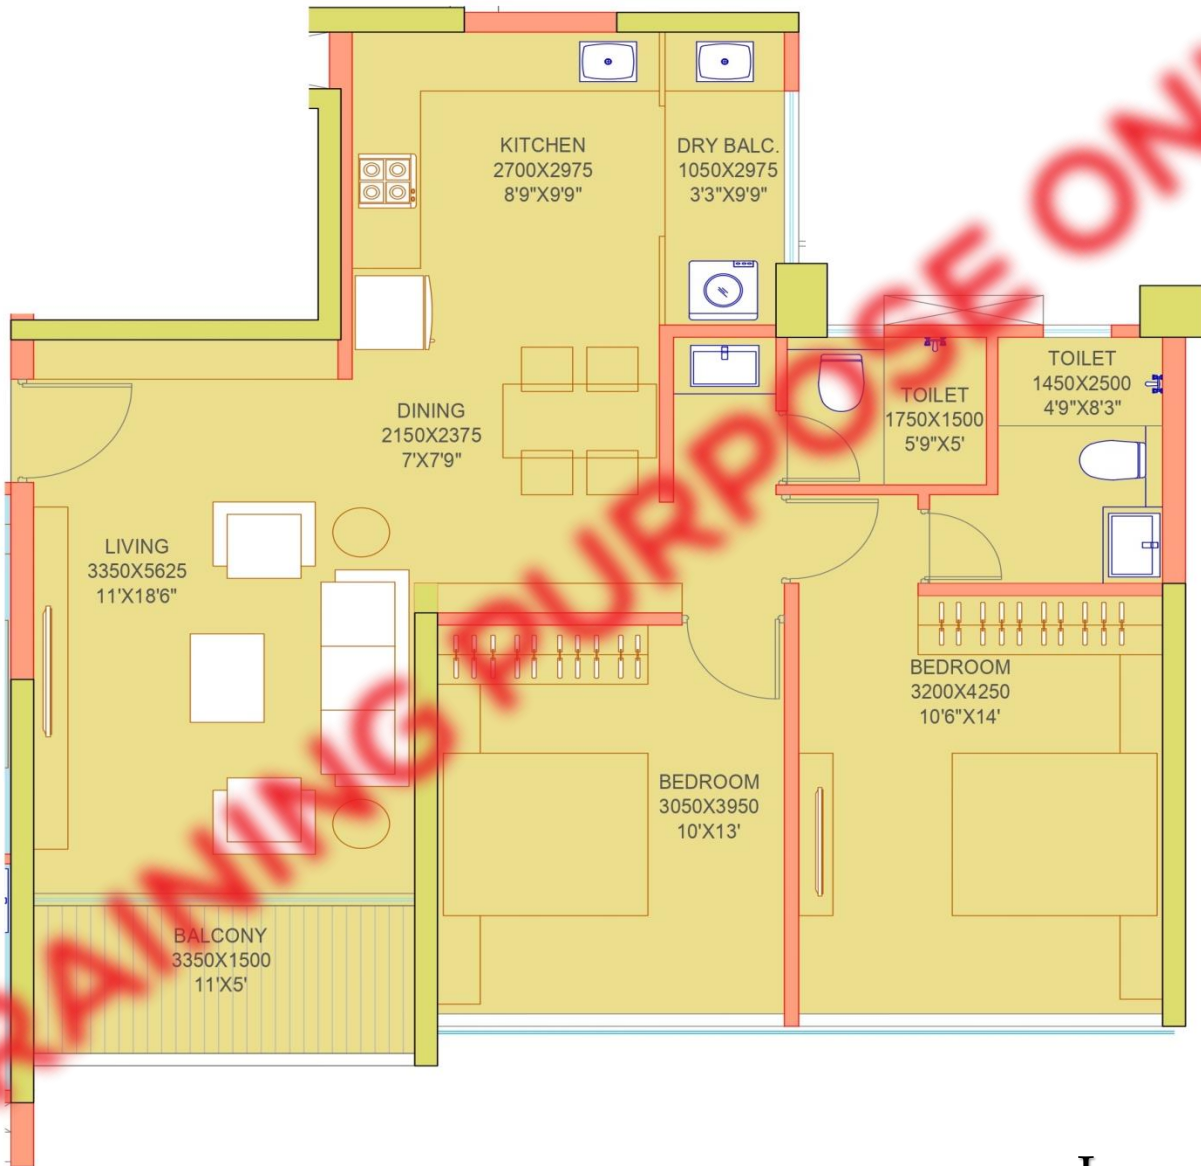

# KHARADI CENTRAL

TRAINING PURPOSE ONLY

TRAINING PURPOSE ONLY

Layout – 2 BHK Deluxe  
CARPET  
810 - 820

Layout – 2 BHK Grandeur  
CARPET  
875 - 885

**Layout – 3 BHK Deluxe**  
**CARPET**  
 1080 - 1090

Layout – 3 BHK Supreme  
CARPET

1110 - 1120

**Layout – 3 BHK Luxe**  
**CARPET**

1145 - 1155

Layout – 3 BHK Delight  
CARPET

Layout – 3 BHK Grandeur

CARPET

1170 - 1180

**Layout – 3 BHK Royal  
CARPET**

1205 - 1215

Layout – 4 BHK Opulence  
 CARPET  
 1640 - 1650

## Layout – 4 BHK Grandeur

CARPET

1695 - 1705

UNIT TYPE	CARPET IN SQ FT	TENTATIVE STARTING PRICE
2 BHK - Deluxe	810 - 820	Rs. 1.05 Cr Onwards*
2 BHK - Grandeur	875 - 885	Rs. 1.14 Cr Onwards*
3 BHK - Deluxe	1080 - 1090	Rs. 1.48 Cr Onwards*
3 BHK - Supreme	1110 - 1120	Rs. 1.53 Cr Onwards*
3 BHK - Luxe	1145 - 1155	Rs. 1.56 Cr Onwards*
3 BHK - Delight	1155 - 1165	Rs. 1.58 Cr Onwards*
3 BHK - Grandeur	1170 - 1180	Rs. 1.62 Cr Onwards*
3 BHK - Royal	1205 - 1215	Rs. 1.66 Cr Onwards*
4 BHK - Opulence	1640 - 1650	Rs. 2.28 Cr Onwards*
4 BHK - Grandeur	1695 - 1705	Rs. 2.37 Cr Onwards*