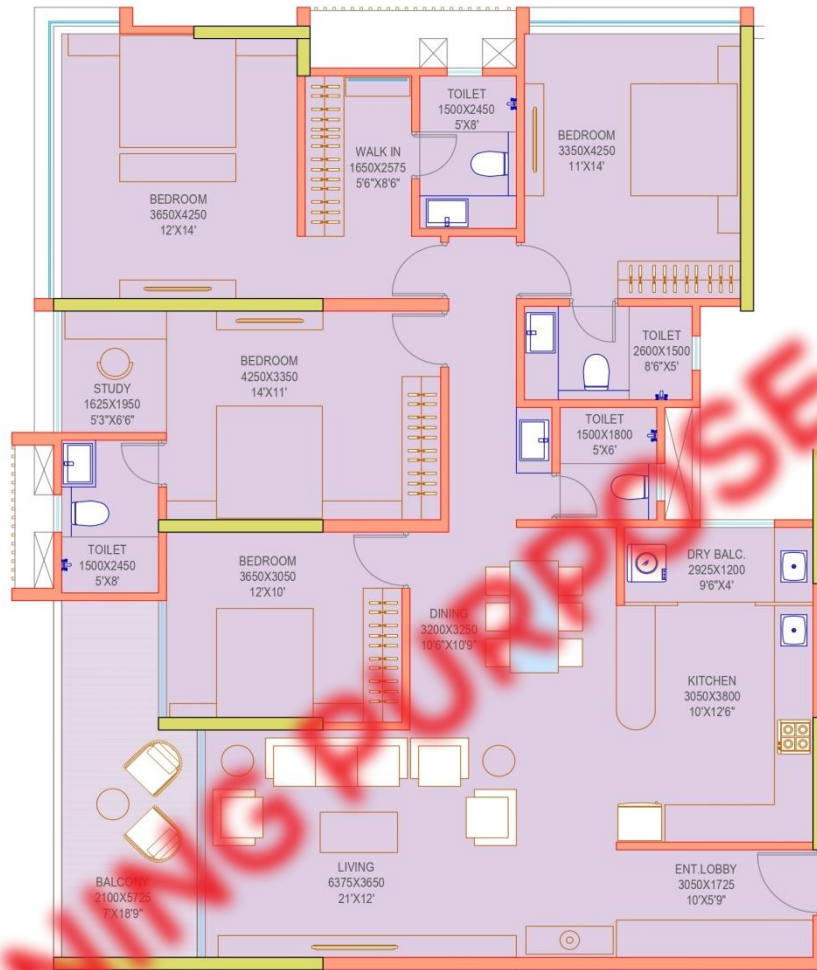

# KHARADI CENTRAL

TRAINING PURPOSE ONLY

TRAINING PURPOSE ONLY

Layout – 2 BHK Deluxe  
CARPET  
810 - 820

Layout – 2 BHK Grandeur  
CARPET  
875 - 885

**Layout – 3 BHK Deluxe**  
**CARPET**  
 1080 - 1090

Layout – 3 BHK Supreme  
CARPET

1110 - 1120

**Layout – 3 BHK Luxe**  
**CARPET**

1145 - 1155

Layout – 3 BHK Delight  
CARPET

Layout – 3 BHK Grandeur

CARPET

1170 - 1180

**Layout – 3 BHK Royal  
CARPET**

1205 - 1215

Layout – 4 BHK Opulence  
 CARPET  
 1640 - 1650

## Layout – 4 BHK Grandeur

CARPET

1695 - 1705

UNIT TYPE	CARPET IN SQ FT	TENTATIVE STARTING PRICE
2 BHK - Deluxe	810 - 820	Rs. 1.05 Cr Onwards*
2 BHK - Grandeur	875 - 885	Rs. 1.14 Cr Onwards*
3 BHK - Deluxe	1080 - 1090	Rs. 1.48 Cr Onwards*
3 BHK - Supreme	1110 - 1120	Rs. 1.53 Cr Onwards*
3 BHK - Luxe	1145 - 1155	Rs. 1.56 Cr Onwards*
3 BHK - Delight	1155 - 1165	Rs. 1.58 Cr Onwards*
3 BHK - Grandeur	1170 - 1180	Rs. 1.62 Cr Onwards*
3 BHK - Royal	1205 - 1215	Rs. 1.66 Cr Onwards*
4 BHK - Opulence	1640 - 1650	Rs. 2.28 Cr Onwards*
4 BHK - Grandeur	1695 - 1705	Rs. 2.37 Cr Onwards*