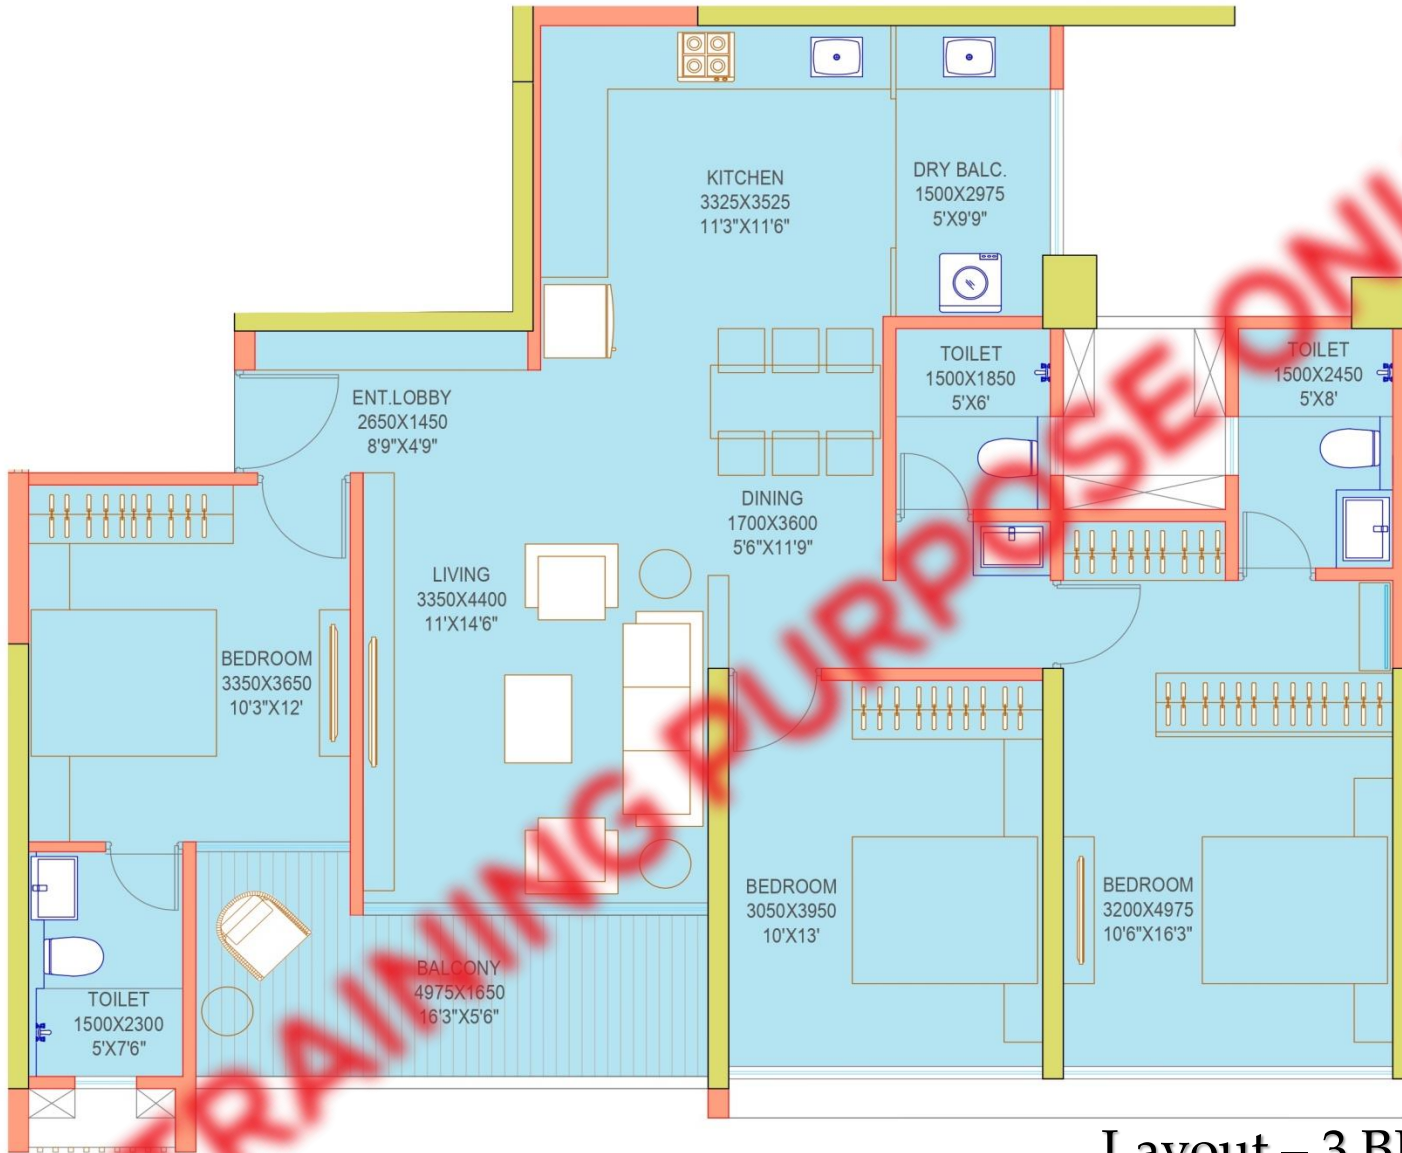

# KHARADI CENTRAL

TRAINING PURPOSE ONLY

TRAINING PURPOSE ONLY

Layout – 2 BHK Deluxe  
CARPET  
810 - 820

Layout – 2 BHK Grandeur  
CARPET  
875 - 885

**Layout – 3 BHK Deluxe**  
**CARPET**  
 1080 - 1090

Layout – 3 BHK Supreme  
CARPET

1110 - 1120

**Layout – 3 BHK Luxe**  
**CARPET**

1145 - 1155

Layout – 3 BHK Delight  
CARPET

Layout – 3 BHK Grandeur

CARPET

1170 - 1180

**Layout – 3 BHK Royal  
CARPET**

1205 - 1215

Layout – 4 BHK Opulence  
 CARPET  
 1640 - 1650

## Layout – 4 BHK Grandeur

CARPET

1695 - 1705

UNIT TYPE	CARPET IN SQ FT	TENTATIVE STARTING PRICE
2 BHK - Deluxe	810 - 820	Rs. 1.05 Cr Onwards*
2 BHK - Grandeur	875 - 885	Rs. 1.14 Cr Onwards*
3 BHK - Deluxe	1080 - 1090	Rs. 1.48 Cr Onwards*
3 BHK - Supreme	1110 - 1120	Rs. 1.53 Cr Onwards*
3 BHK - Luxe	1145 - 1155	Rs. 1.56 Cr Onwards*
3 BHK - Delight	1155 - 1165	Rs. 1.58 Cr Onwards*
3 BHK - Grandeur	1170 - 1180	Rs. 1.62 Cr Onwards*
3 BHK - Royal	1205 - 1215	Rs. 1.66 Cr Onwards*
4 BHK - Opulence	1640 - 1650	Rs. 2.28 Cr Onwards*
4 BHK - Grandeur	1695 - 1705	Rs. 2.37 Cr Onwards*