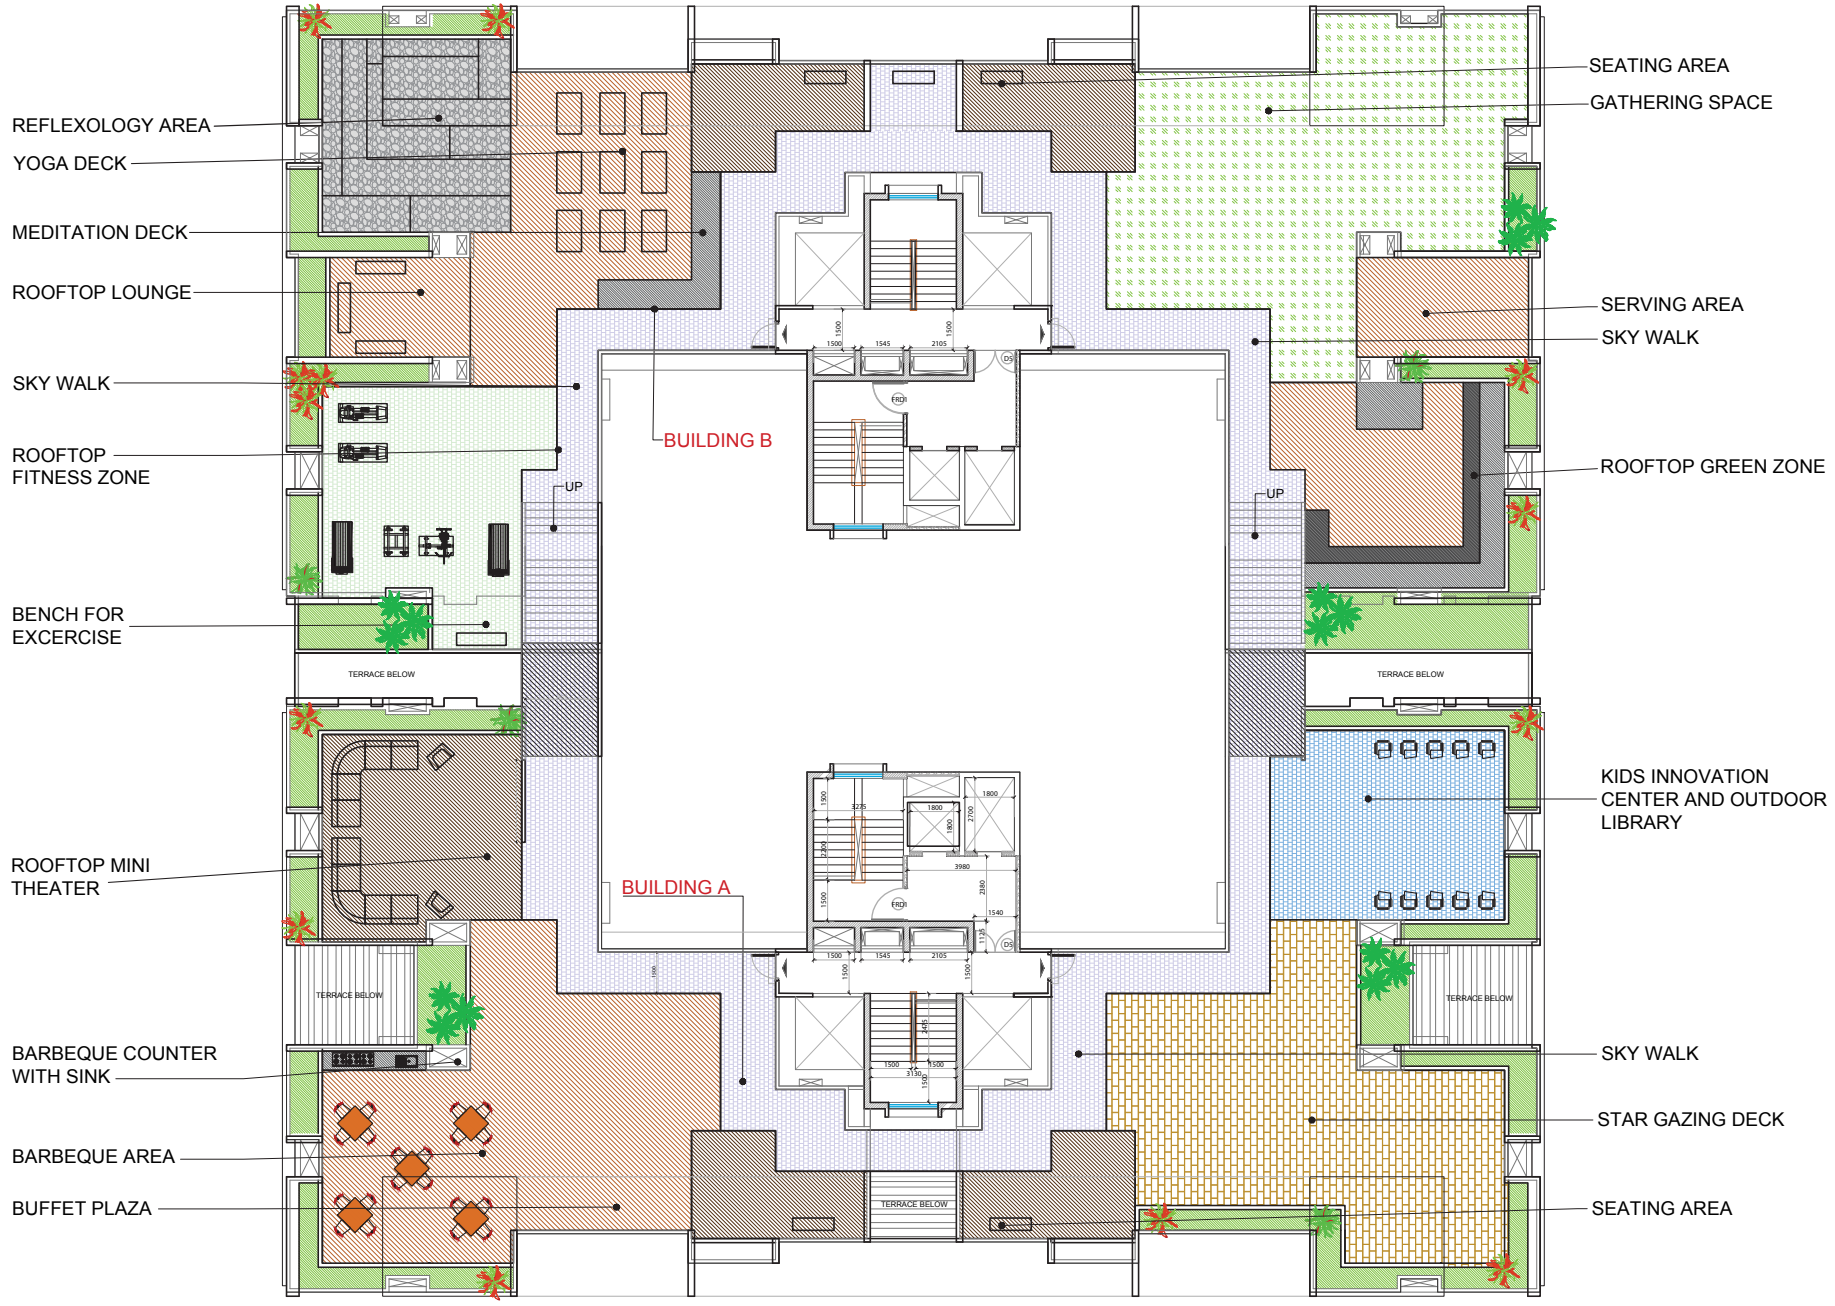

2 BHK

Carpent Area

755 Sq. Ft.

2 BHK UNIT PLAN

3 BHK

Carpent Area

1015 Sq. Ft.

3 BHK UNIT PLAN