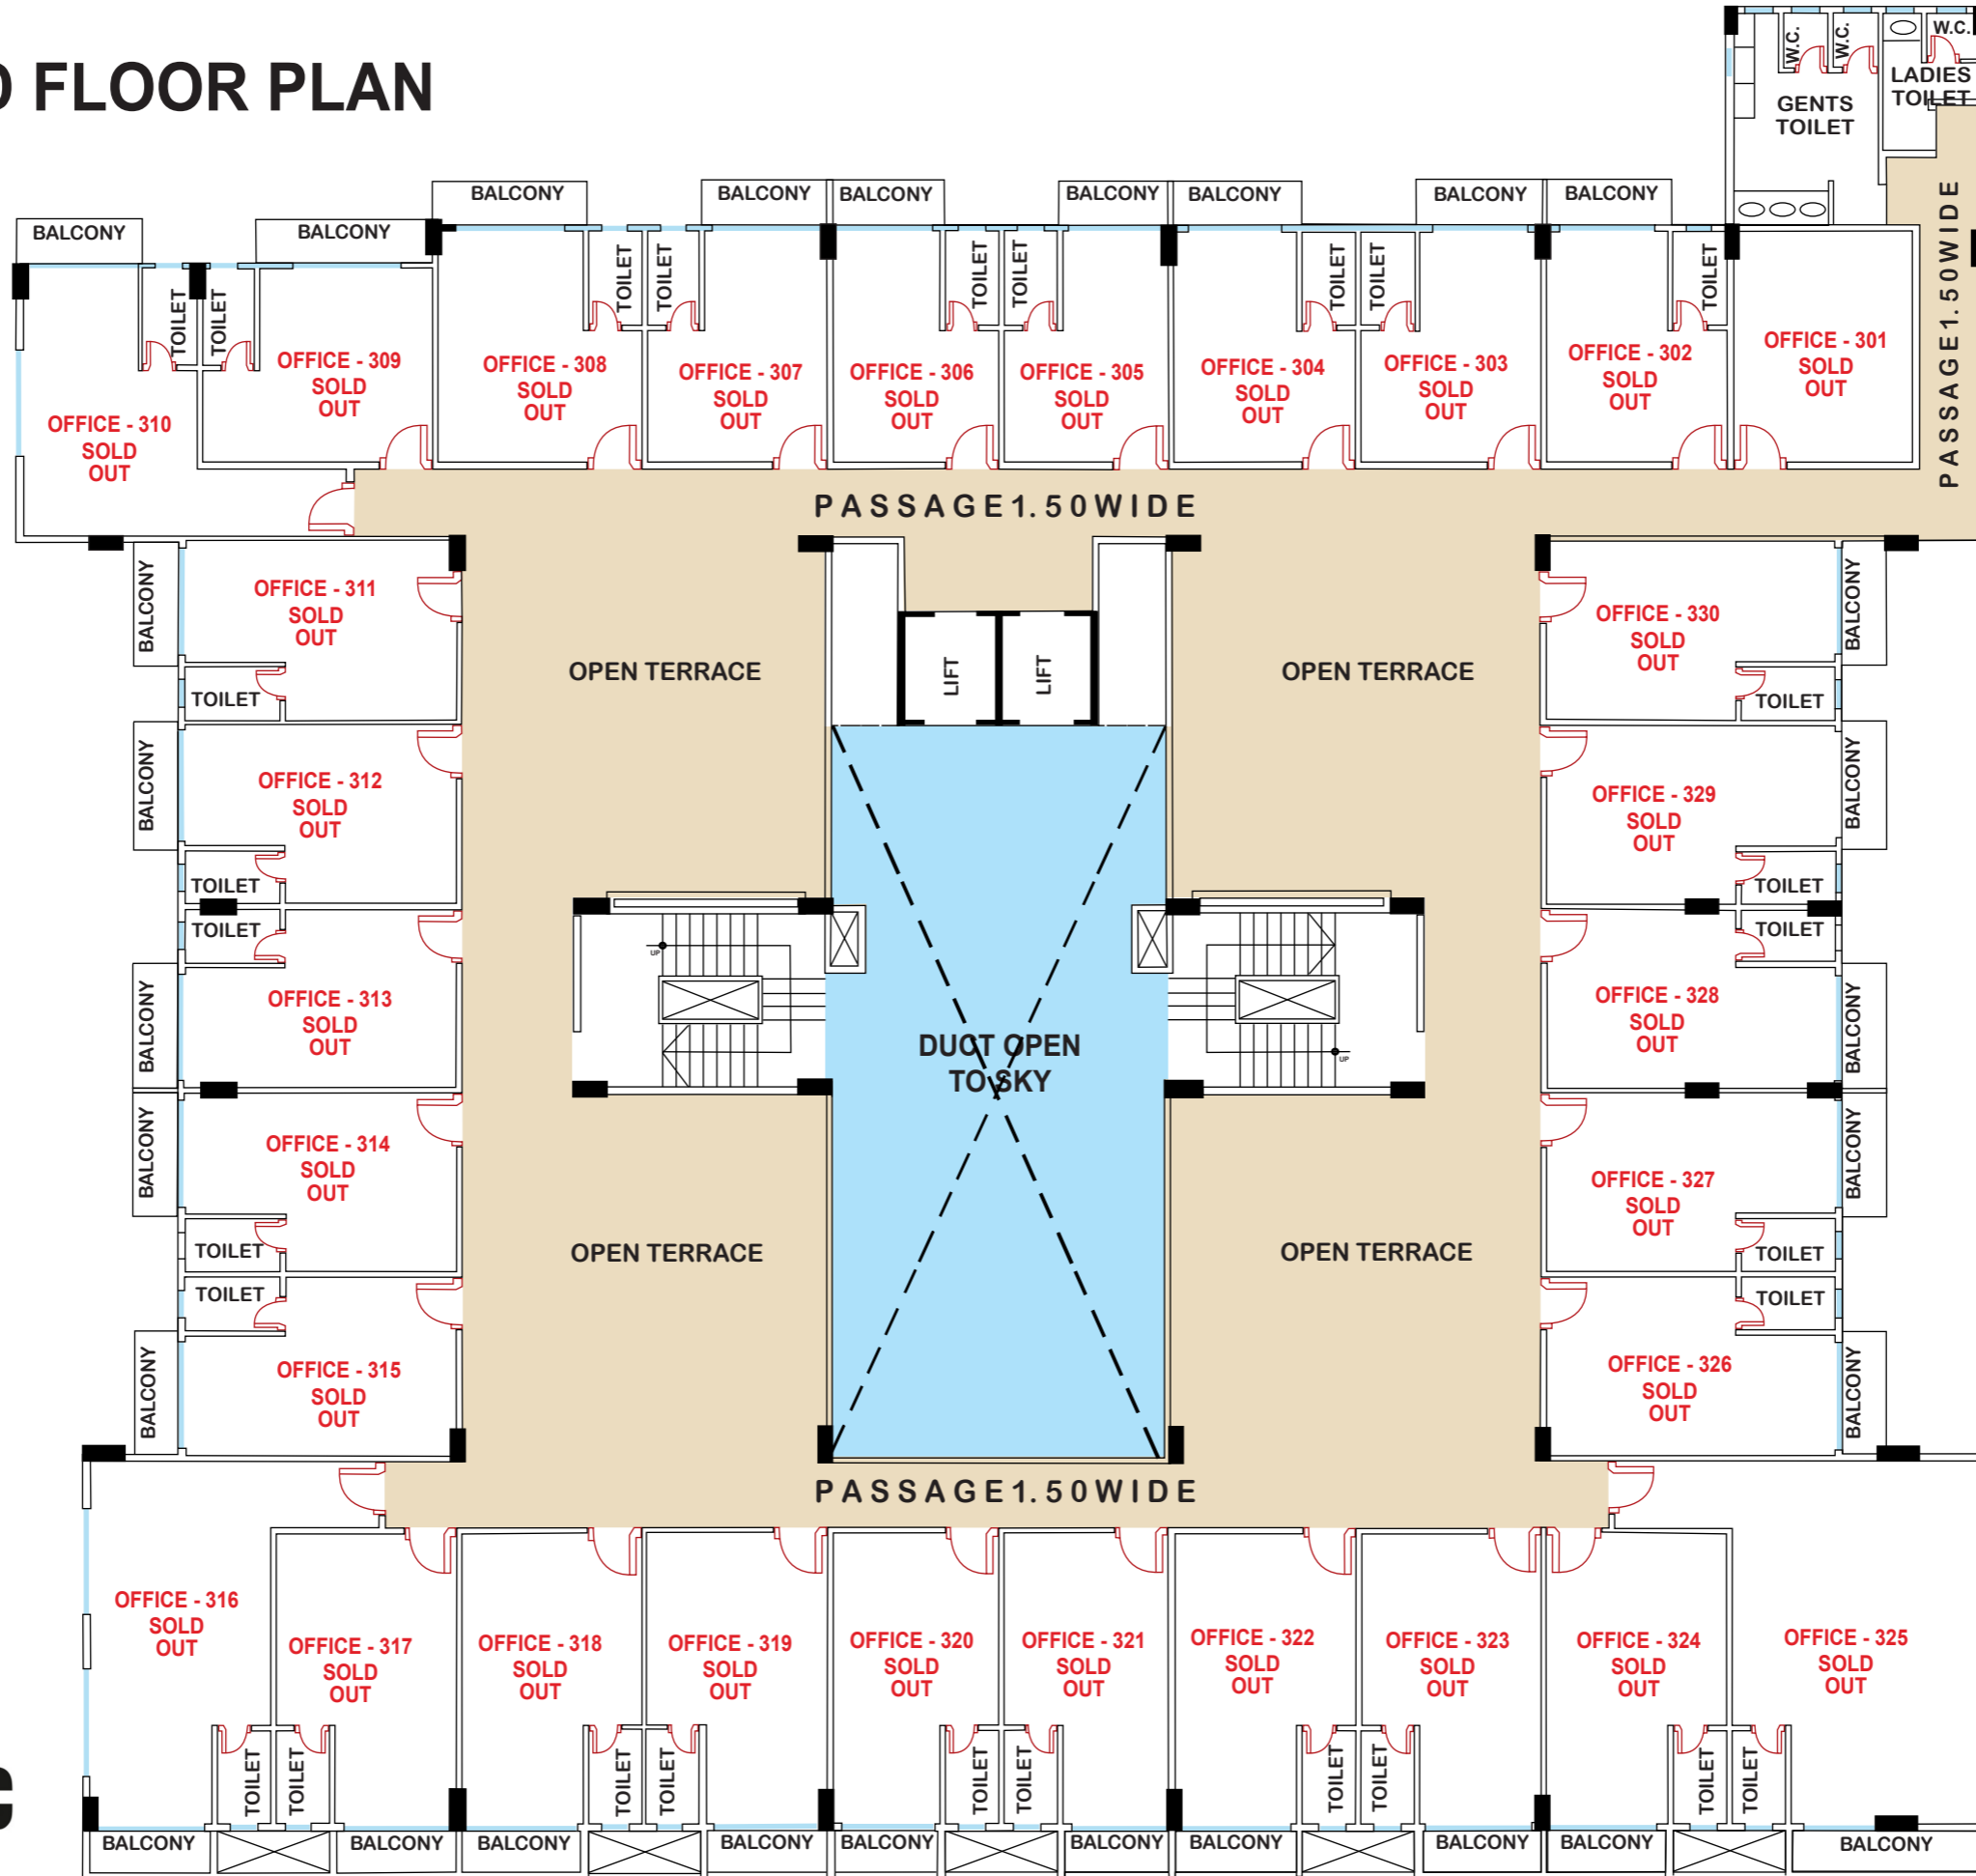

STILT FLOOR PLAN

FIRST FLOOR PLAN

SECOND FLOOR PLAN

THIRD FLOOR PLAN

| Project By |

KOHINOOR SHELTORS PVT. LTD.

| Sales Office |

Plot No. GP 185 / 186, Thermax Chowk, Behind Hyundai Showroom, Chinchwad Pune - 19