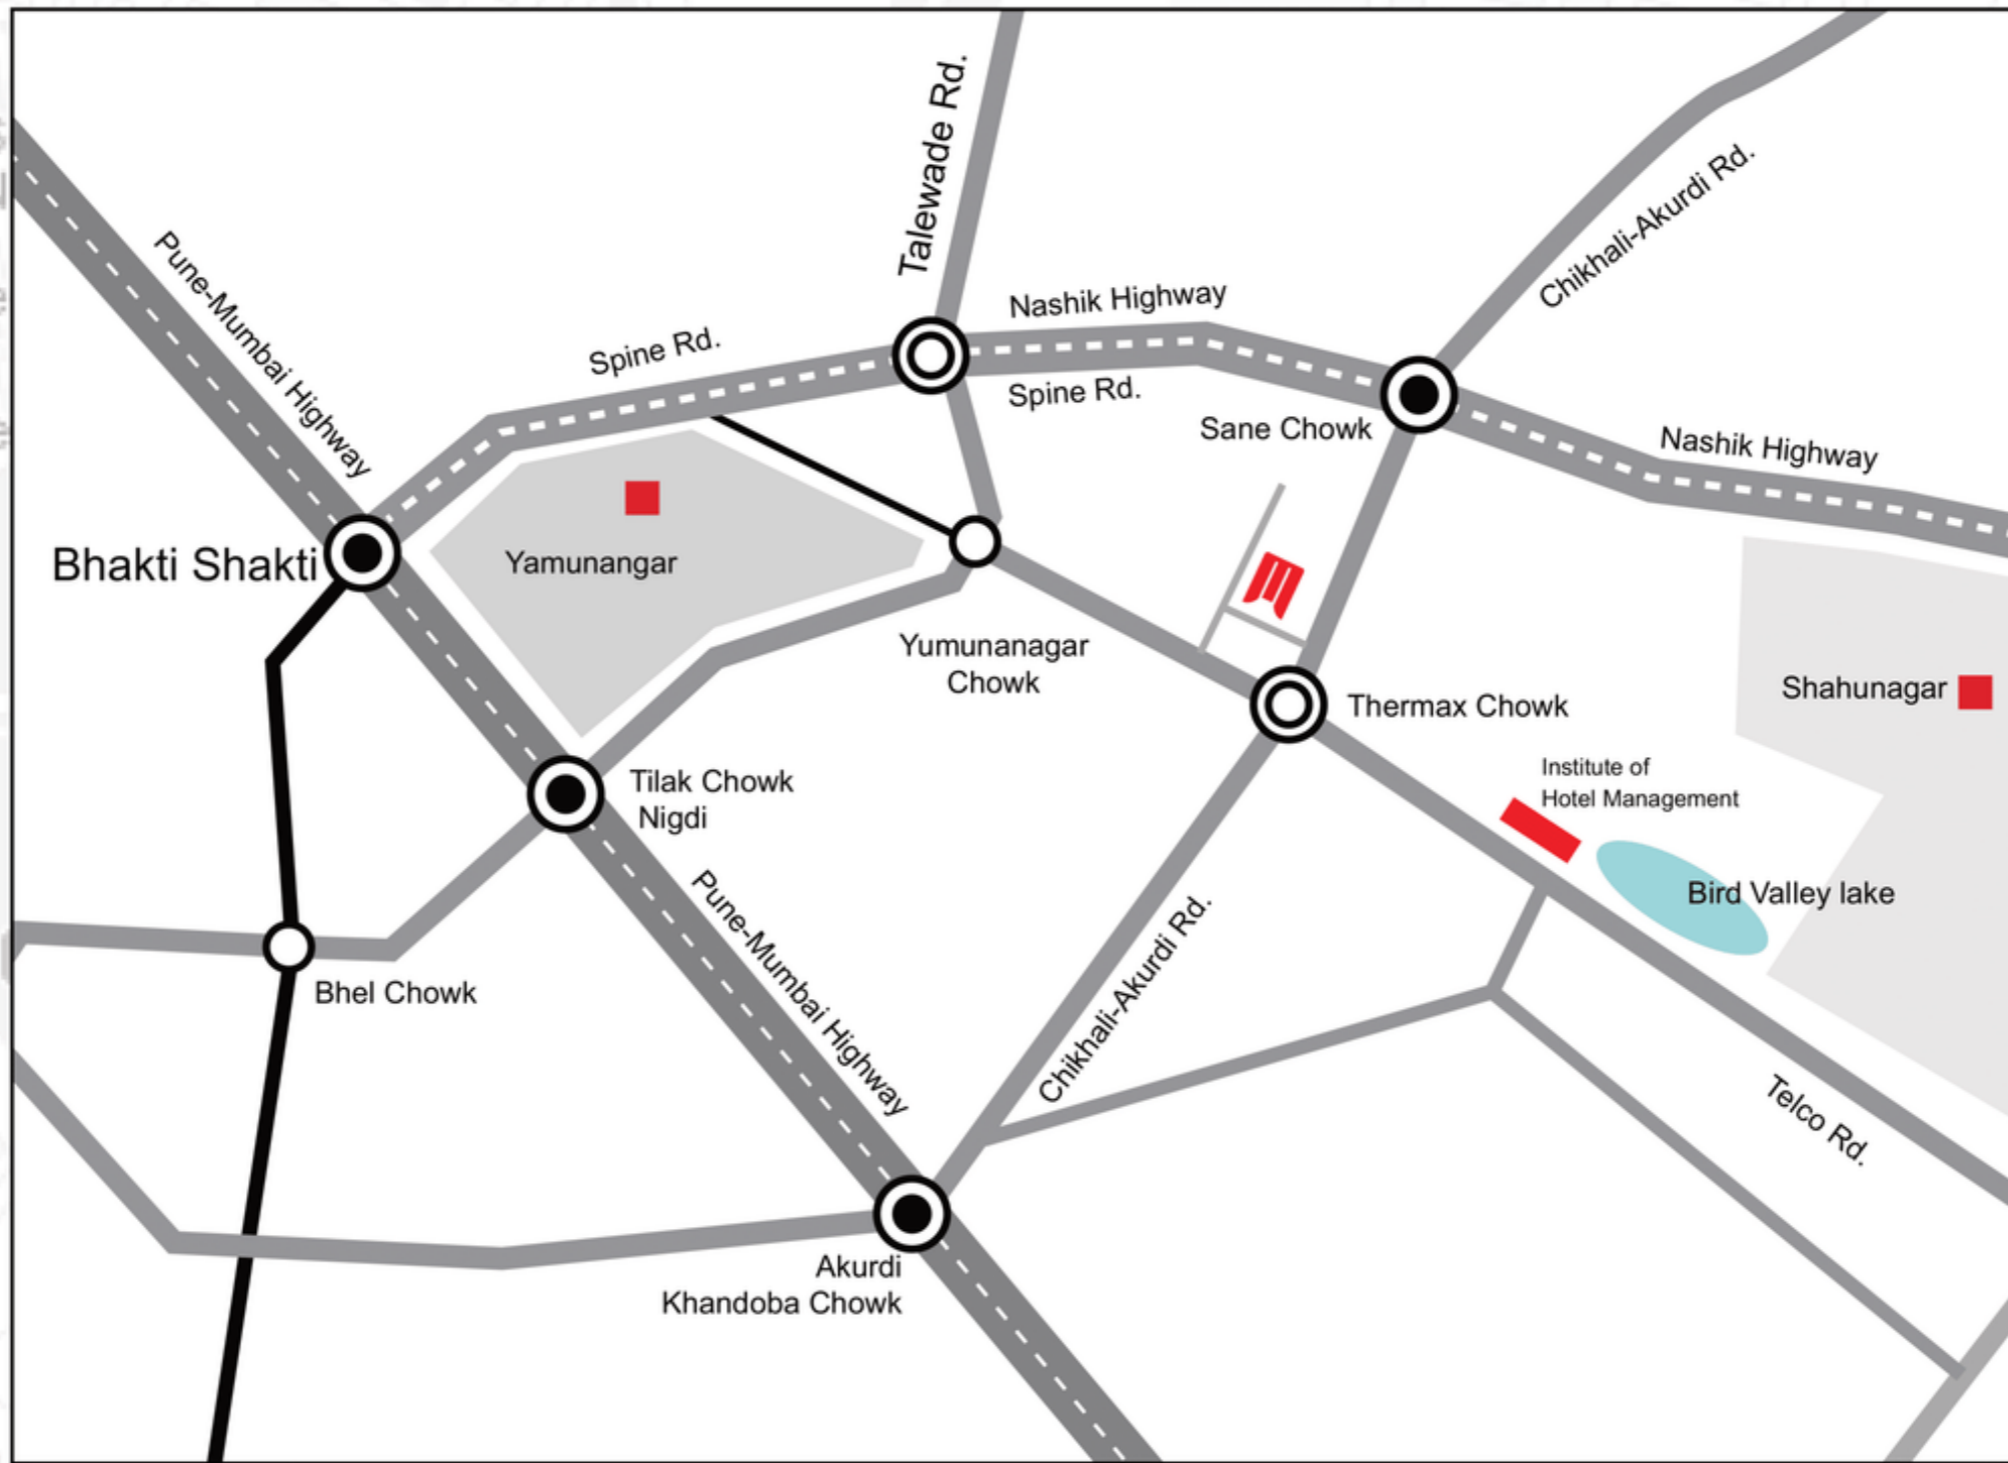

KOHINOOR
majestic
SHOPS & OFFICES

WHERE EXCLUSIVITY BLENDS WITH **ROYALTY**

A business hub, where you can
make your **future.....**

KOHINOOR
majestic
SHOPS & OFFICES

NEAR BY LOCATION

BHOSARI MIDC.	1KM
MUMBAI-PUNE HIGHWAY	1KM
NASHIK HIGHWAY (SPINE ROAD)	1KM
NIGDI	1KM
TALAWADE IT PARK	4KM
CHAKAN MIDC.	10KM