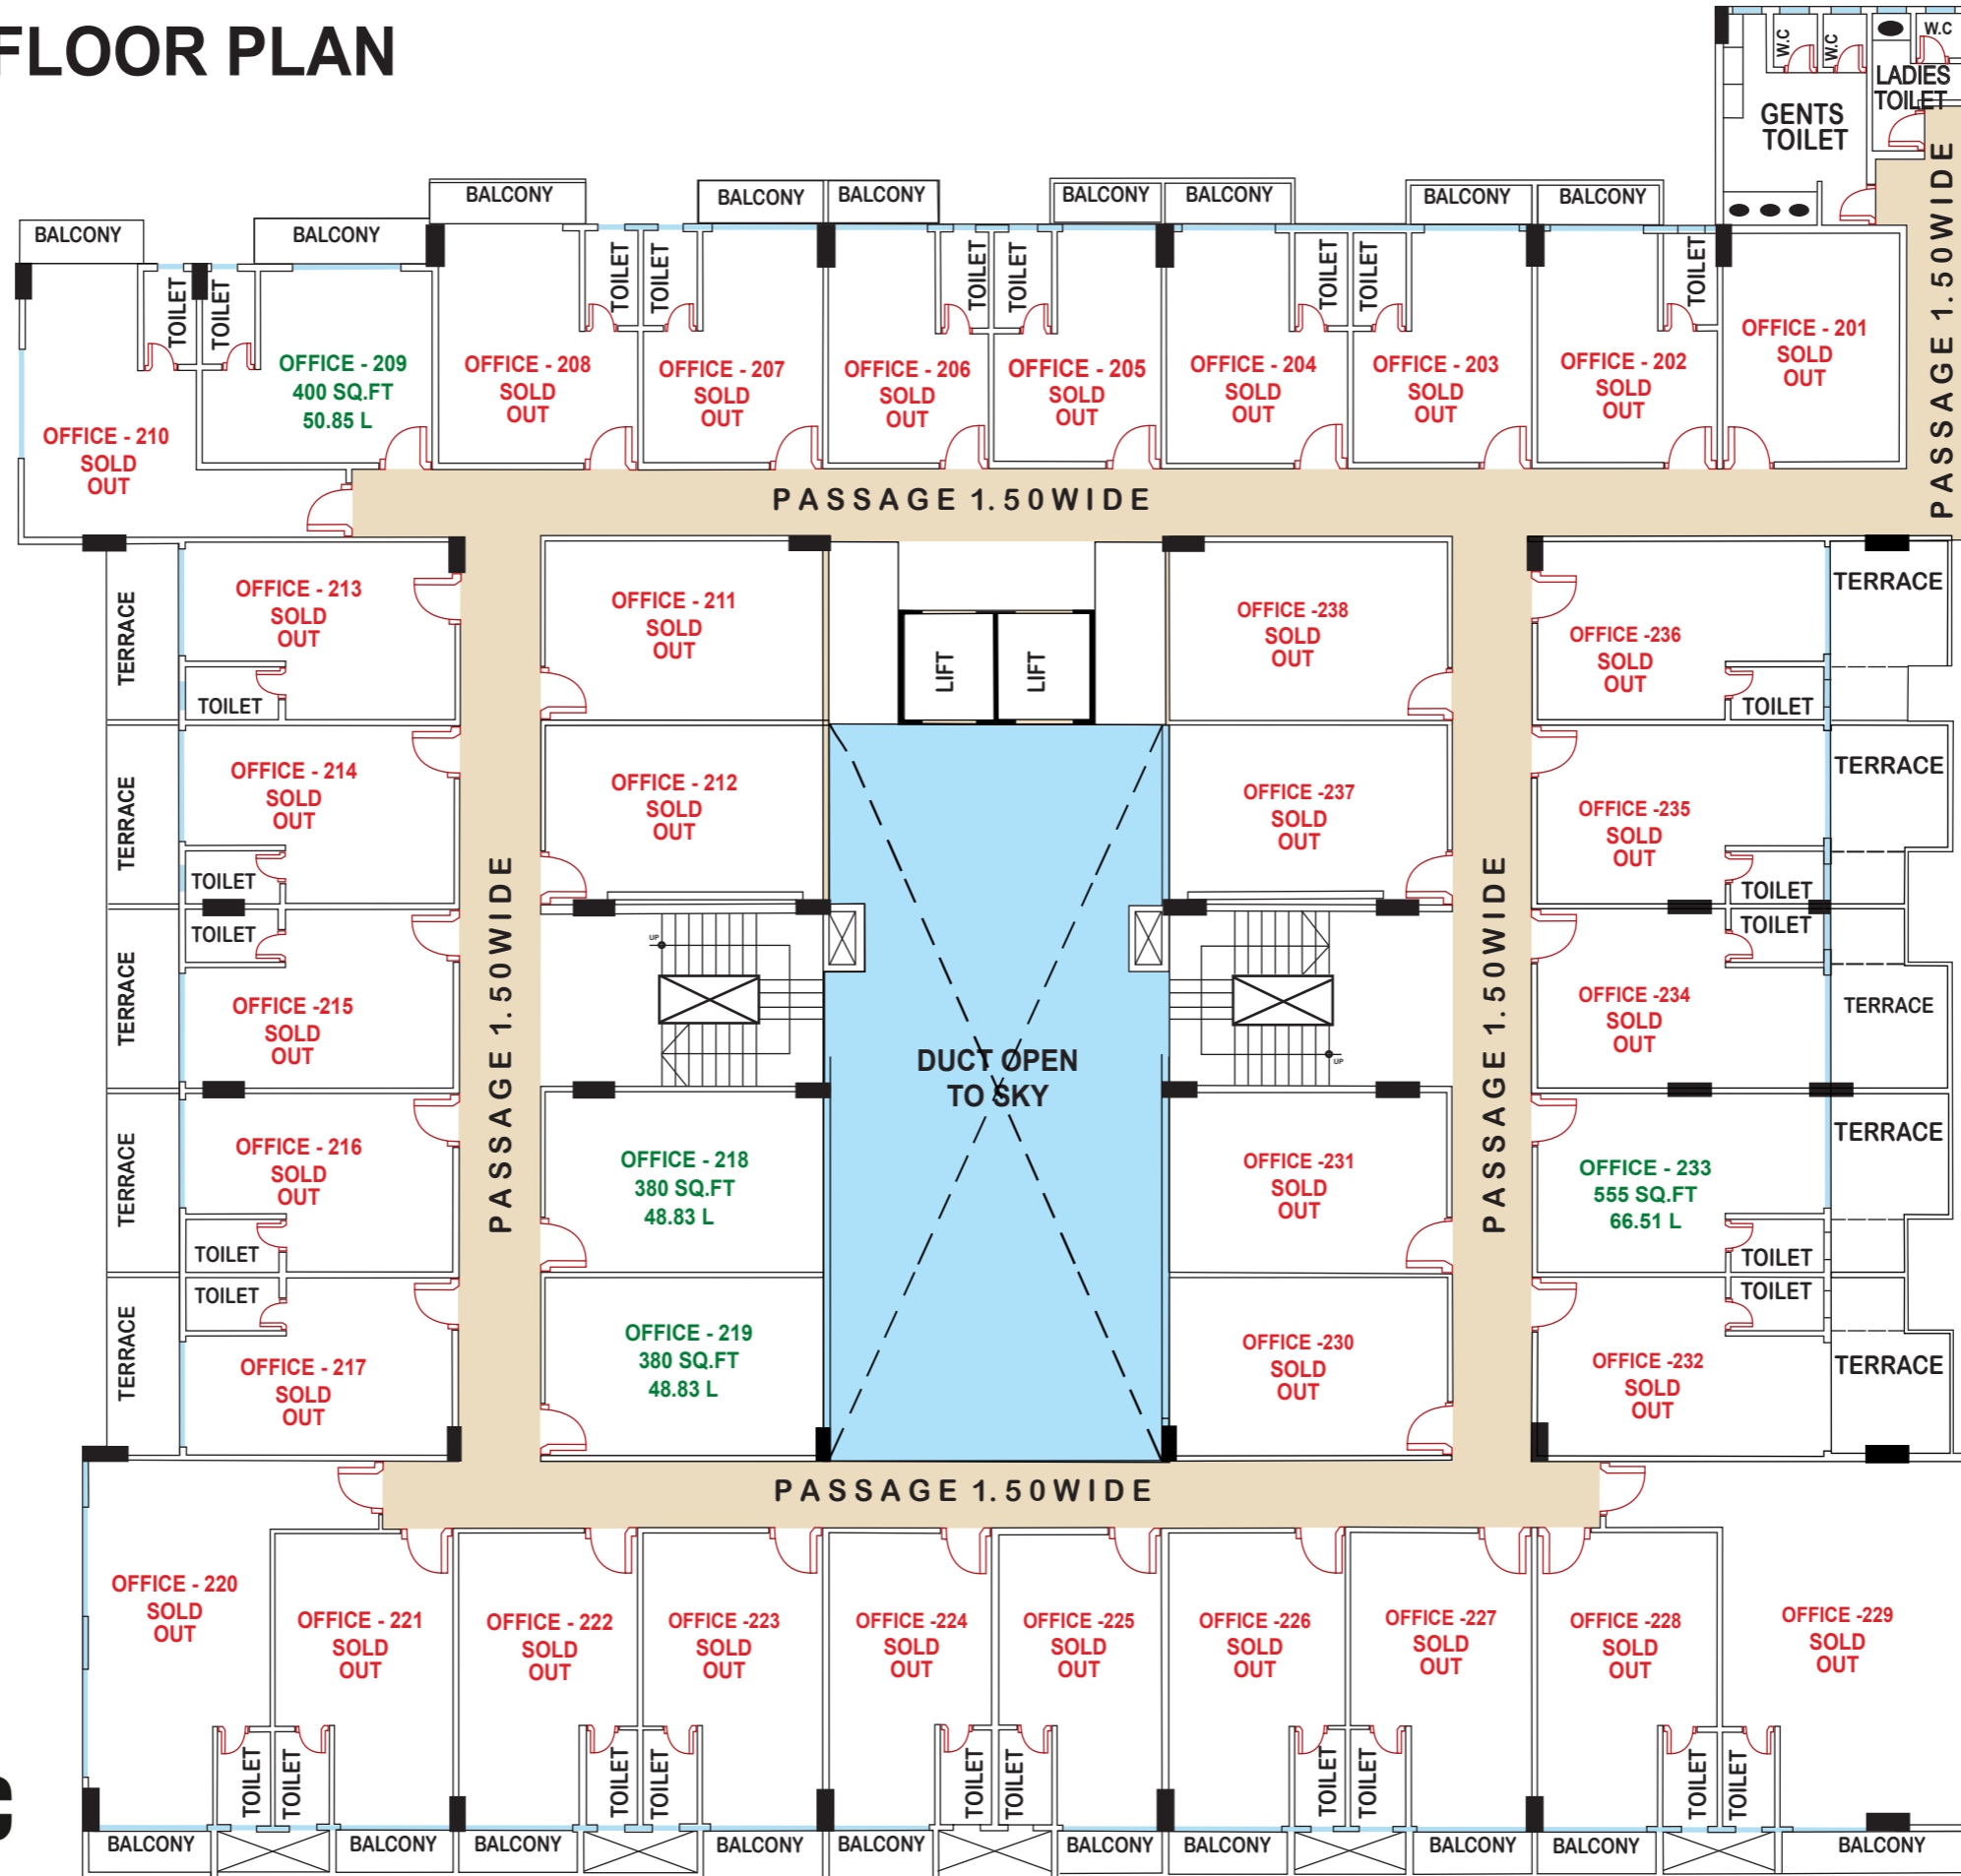

KOHINOOR
majestic
SHOPS & OFFICES

WHERE EXCLUSIVITY BLENDS WITH **ROYALTY**

A business hub, where you can
make your **future.....**

KOHINOOR
majestic
SHOPS & OFFICES

NEAR BY LOCATION

BHOSARI MIDC.	1KM
MUMBAI-PUNE HIGHWAY	1KM
NASHIK HIGHWAY (SPINE ROAD)	1KM
NIGDI	1KM
TALAWADE IT PARK	4KM
CHAKAN MIDC.	10KM

STILT FLOOR PLAN

FIRST FLOOR PLAN

SECOND FLOOR PLAN

THIRD FLOOR PLAN

| Project By |

KOHINOOR SHELTORS PVT. LTD.

| Sales Office |

Plot No. GP 185 / 186, Thermax Chowk, Behind Hyundai Showroom, Chinchwad Pune - 19