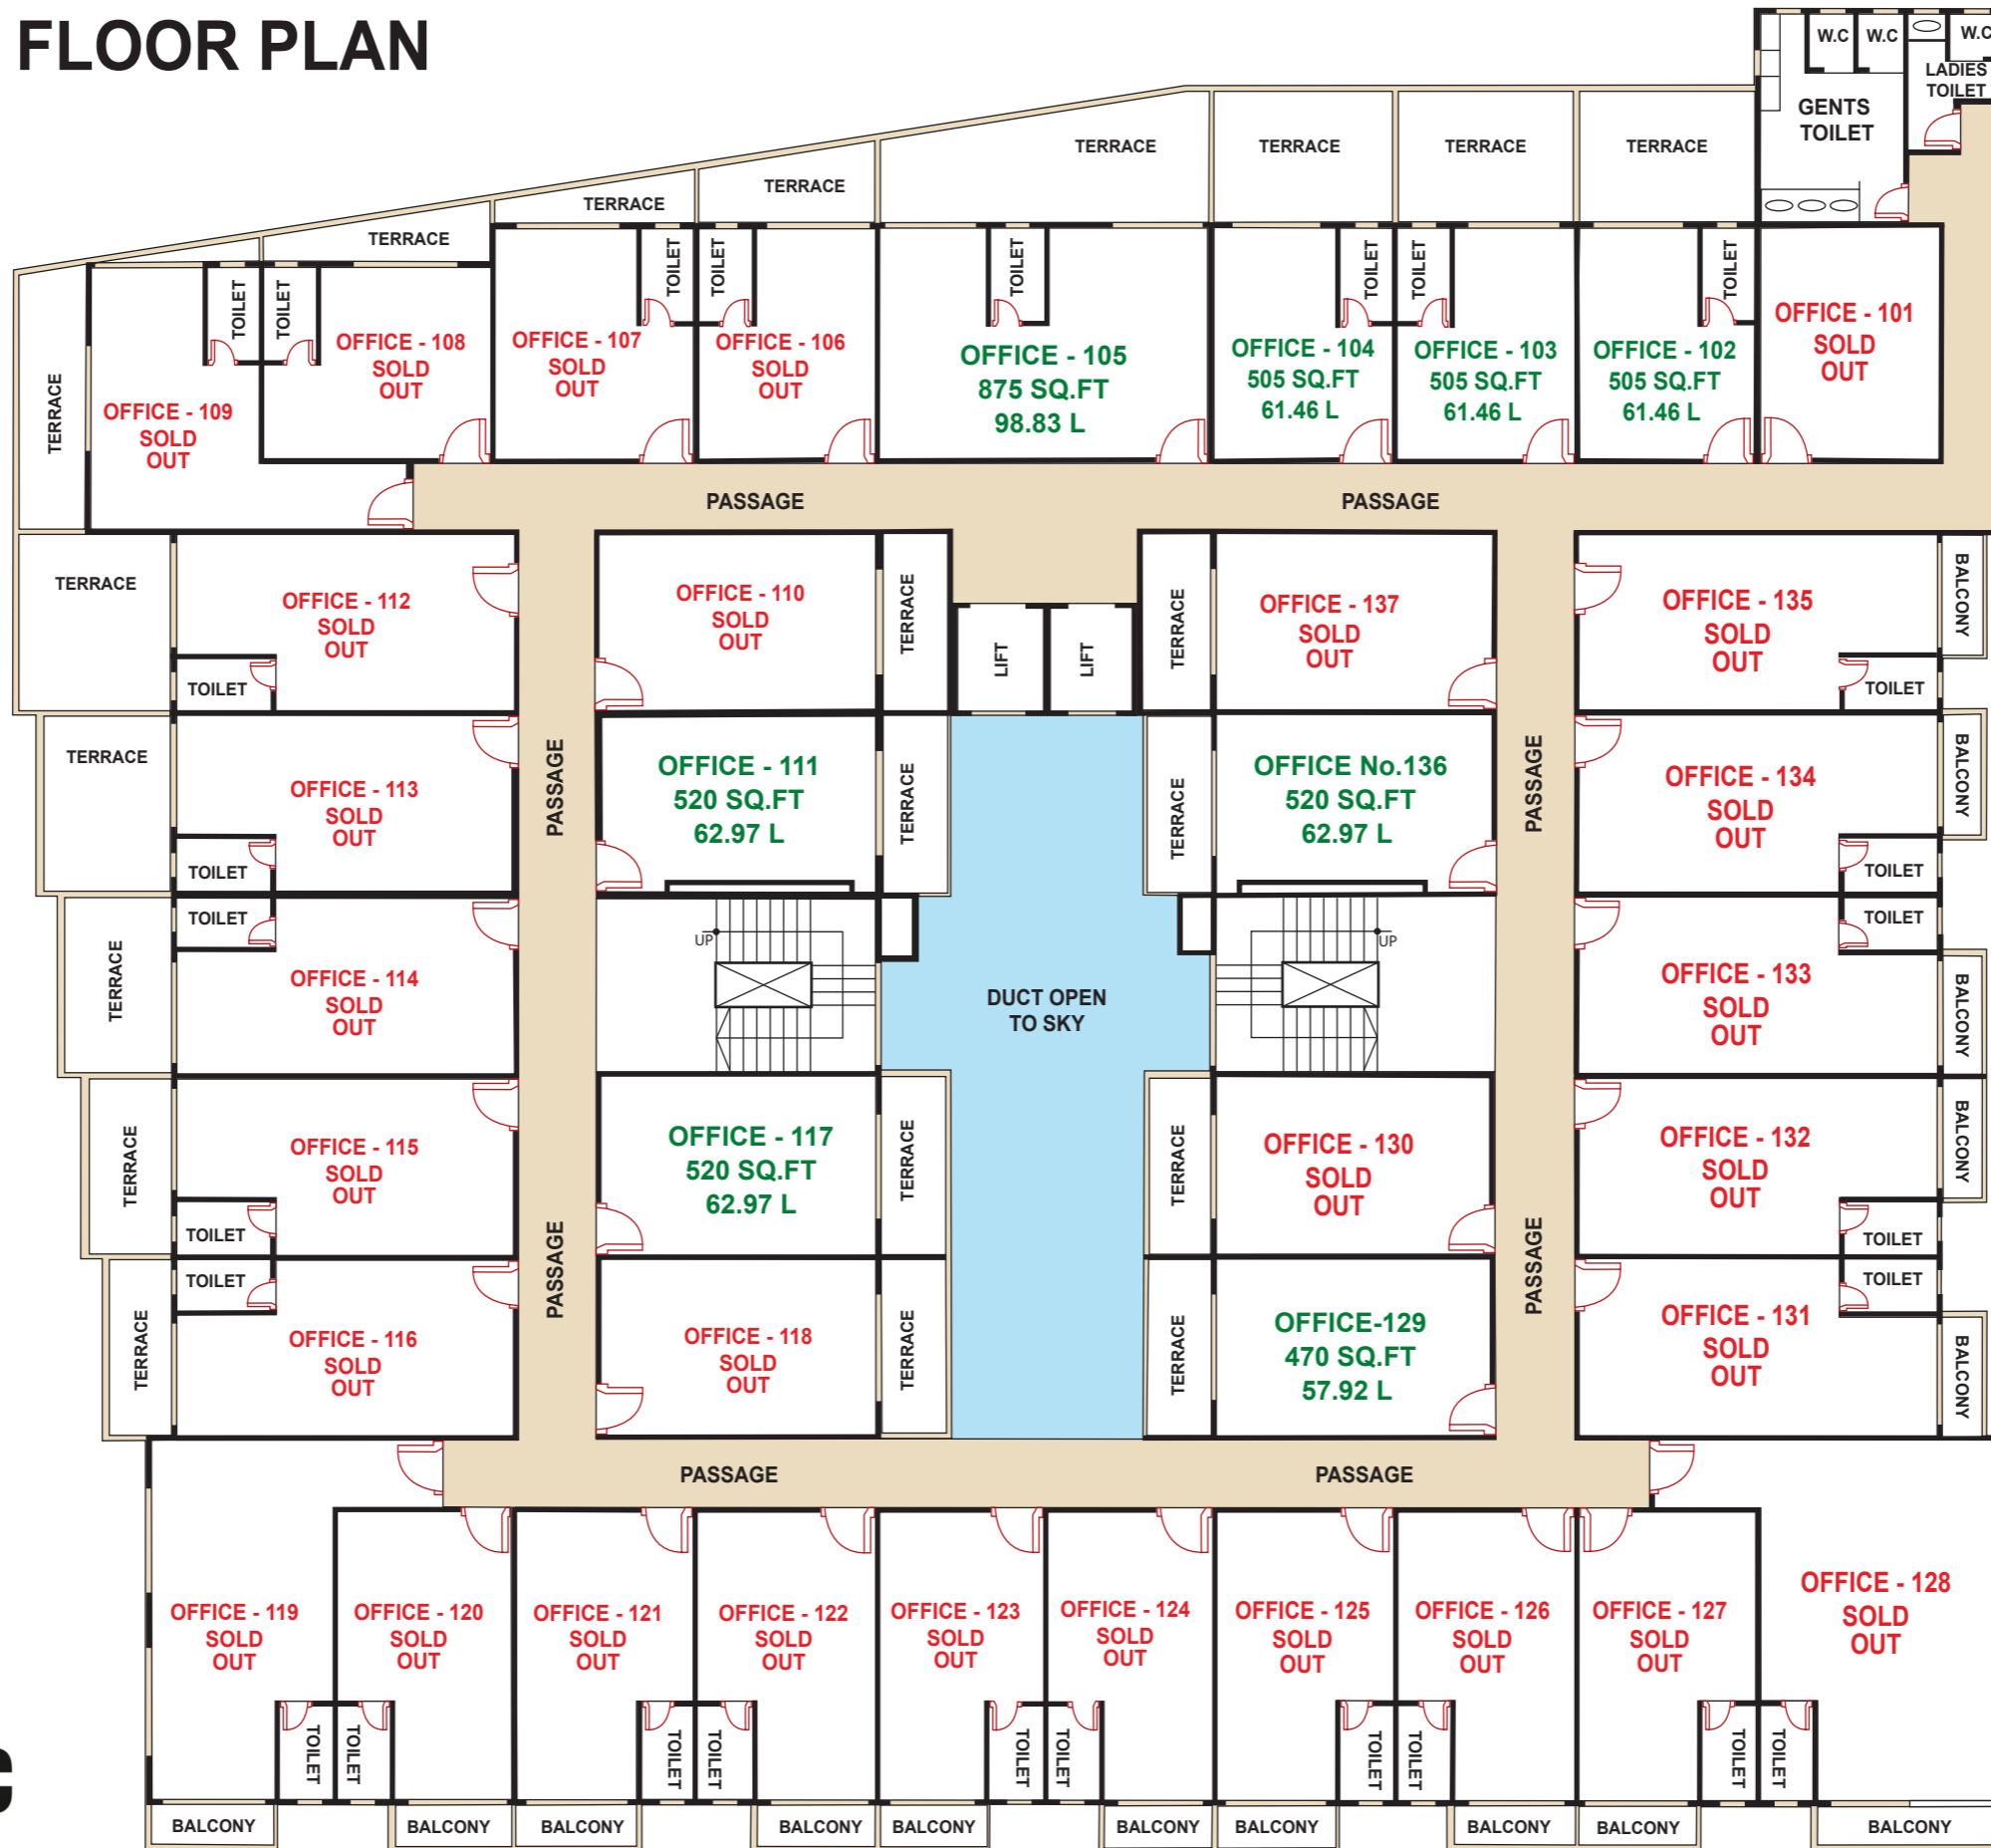

STILT FLOOR PLAN

FIRST FLOOR PLAN

SECOND FLOOR PLAN

THIRD FLOOR PLAN

| Project By |

KOHINOOR SHELTORS PVT. LTD.

| Sales Office |

Plot No. GP 185 / 186, Thermax Chowk, Behind Hyundai Showroom, Chinchwad Pune - 19