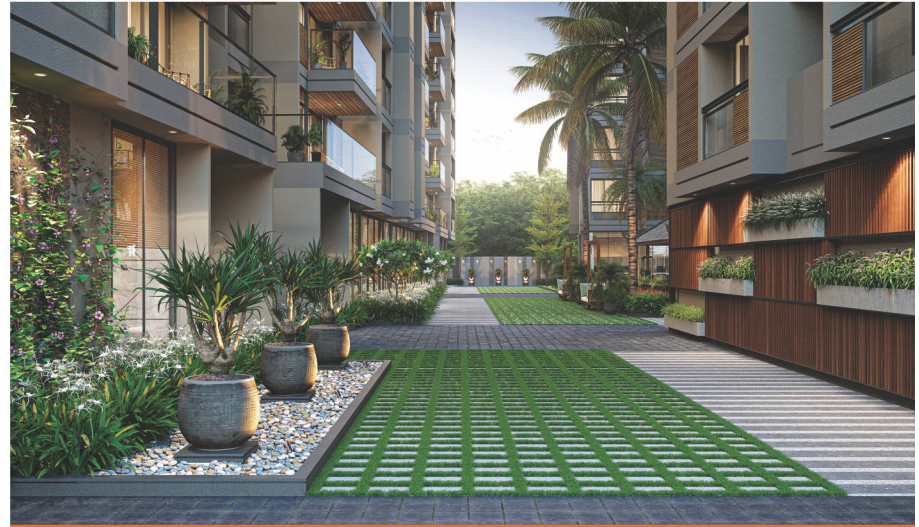

DELIGHTFUL AMENITIES ALL AROUND

Open up your life to the serene beauty spread of landscape garden and plethora of outdoor and indoor amenities area to rejoice each moment. So, let's live it up...

RELAX WITH ALL THE
BLUE AND GREEN

The journey towards pristine life begins with refreshing and tranquil Swimming pool. After a tiring day, this is the calming retreat you want to be in. Let the elixir of aqua revive you to the core.

DESIGN MEETS
ELEGANCE

An indulgent abode with expansive landscaping where architecture and nature blend seamlessly. A botanical parkland of quaint and unique breathing spaces for the privacy and relaxation of the mind after a long day.

DESIRE MEETS
GREENERY

Beautiful Zen Garden that will relax you spiritually and yoga spaces that will prepare you for the day. We offer amenities to give a mindful and holistic lifestyle.

TRANQUILITY MEETS
LAVISH LIFESTYLE