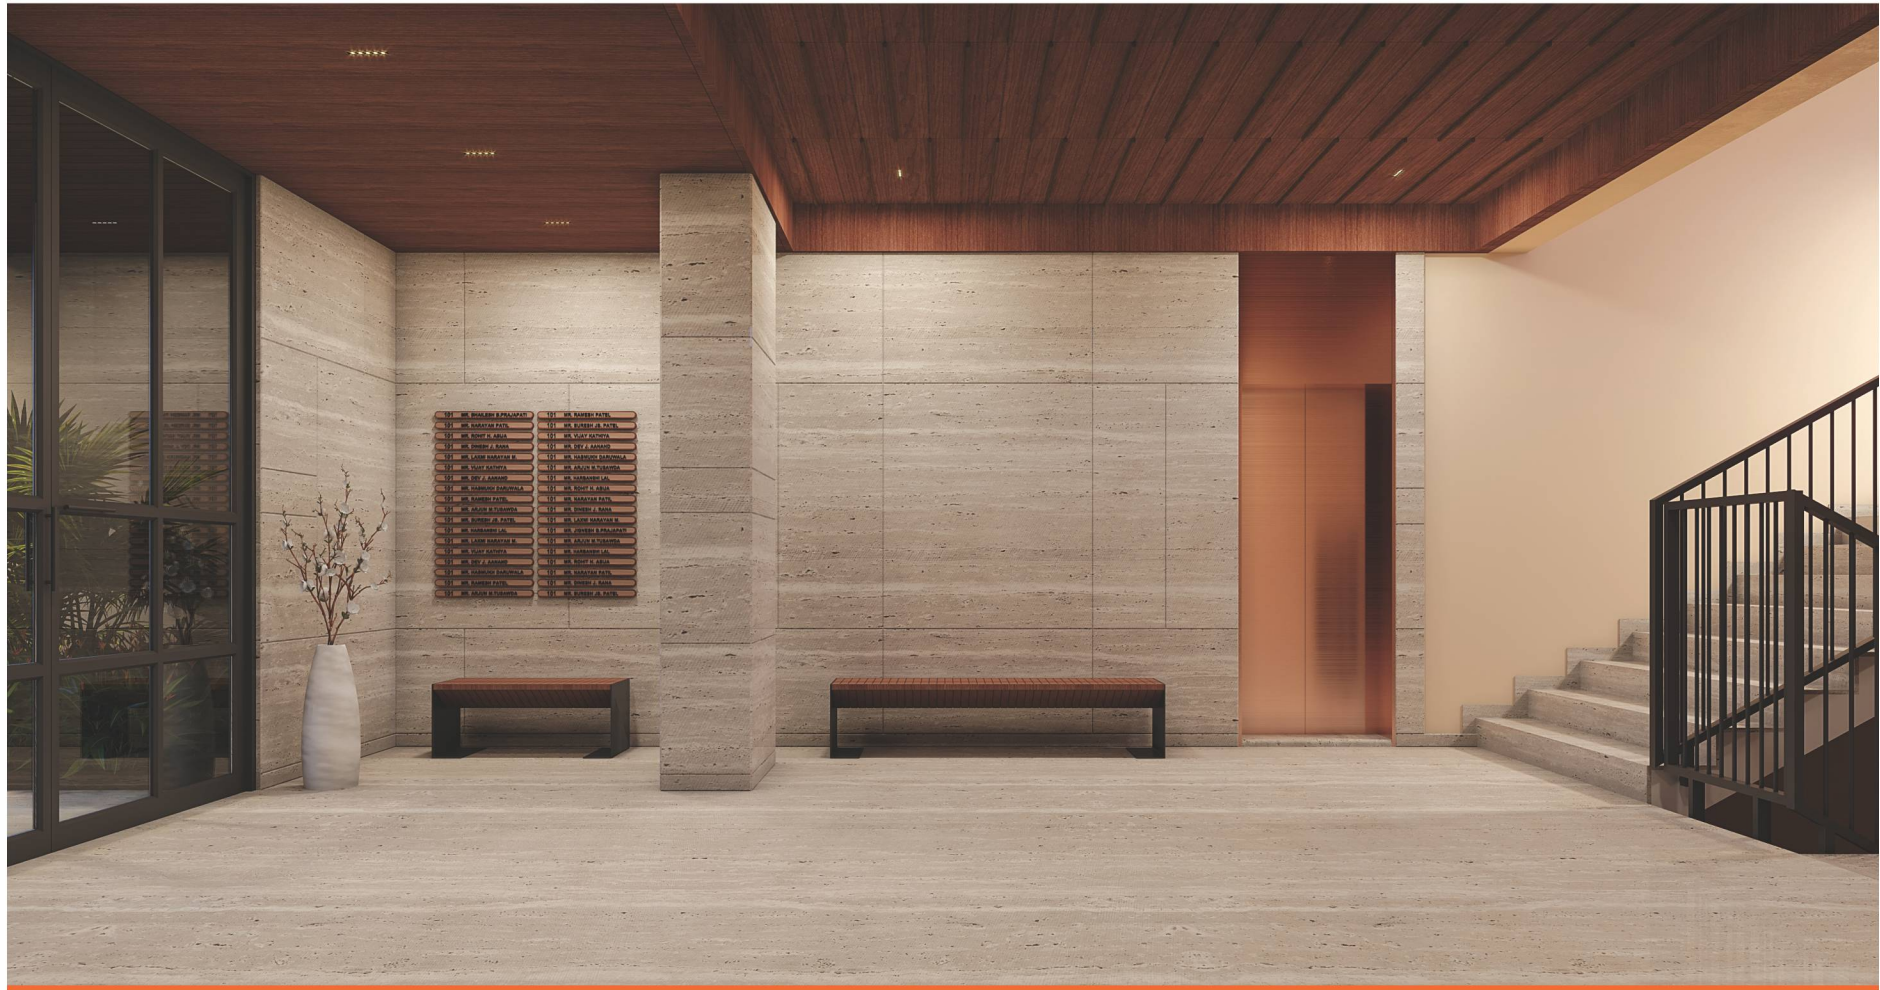

DESIRE MEETS
GREENERY

Beautiful Zen Garden that will relax you spiritually and yoga spaces that will prepare you for the day. We offer amenities to give a mindful and holistic lifestyle.

TRANQUILITY MEETS
LAVISH LIFESTYLE

MODERN WORLD
IN THE LAP OF NATURE

SERENITY MEETS
SOPHISTICATION

A dwelling of quiet pampering, a place beyond the everyday rhythms and routines, thoughtfully designed with sumptuous spaces to welcome a new way to live. Rejuvenate, renew and revitalize. Embrace its purity of purpose, partake in its beauty and open the mind for new experiences.

QUALITY MEETS
GREENERY, HERE

Your home will feel like a palace with a grand entry, diligent security, beautiful foyer and all the amenities you can think of and even more.

HARMONIOUS BLEND OF SPACE WHERE HOME MEETS NATURE

Designed to frame the mesmeric landscaped greenery, this is exquisite living distinguished by a spatial design of openness to bring nature in.

Where contemporary style is at one with nature, ingeniously integrated to redefine exceptional living.