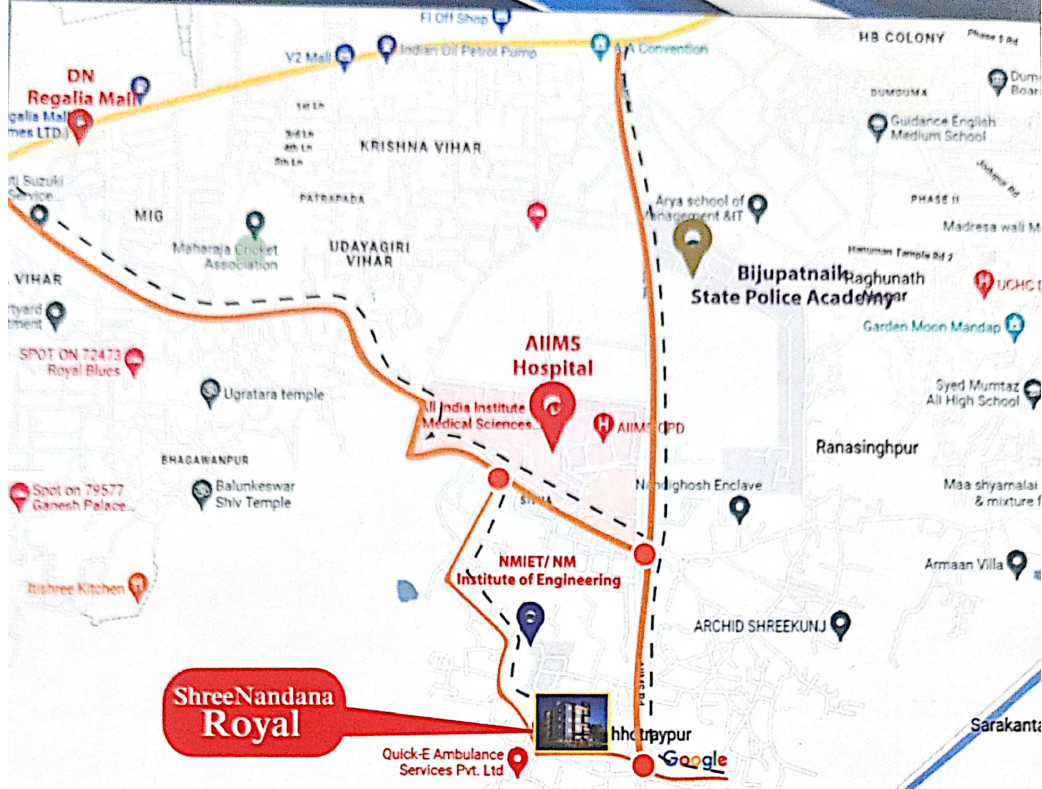

# Shree Nandana Royal

**CHHOTARAYPUR,  
NEAR AIIMS, BHUBANESWAR,  
Odisha, pin-751019**

**TYPICAL FLOOR PLAN**

**FLAT- 02**

R.C.A. : 838 SQFT

B.A. : 1003 SQFT

S.B.A. : 1304 SQFT

## Location Map not to scale\*

### DISTANCE FROM PROJECT

- ◆ Baramunda Bus stand- 4km.
- ◆ Airport- 4.5km.
- ◆ AIIMS- 0mtr.
- ◆ Doon International School- 200mtr.
- ◆ N.M.I.E.T- 200mtr.