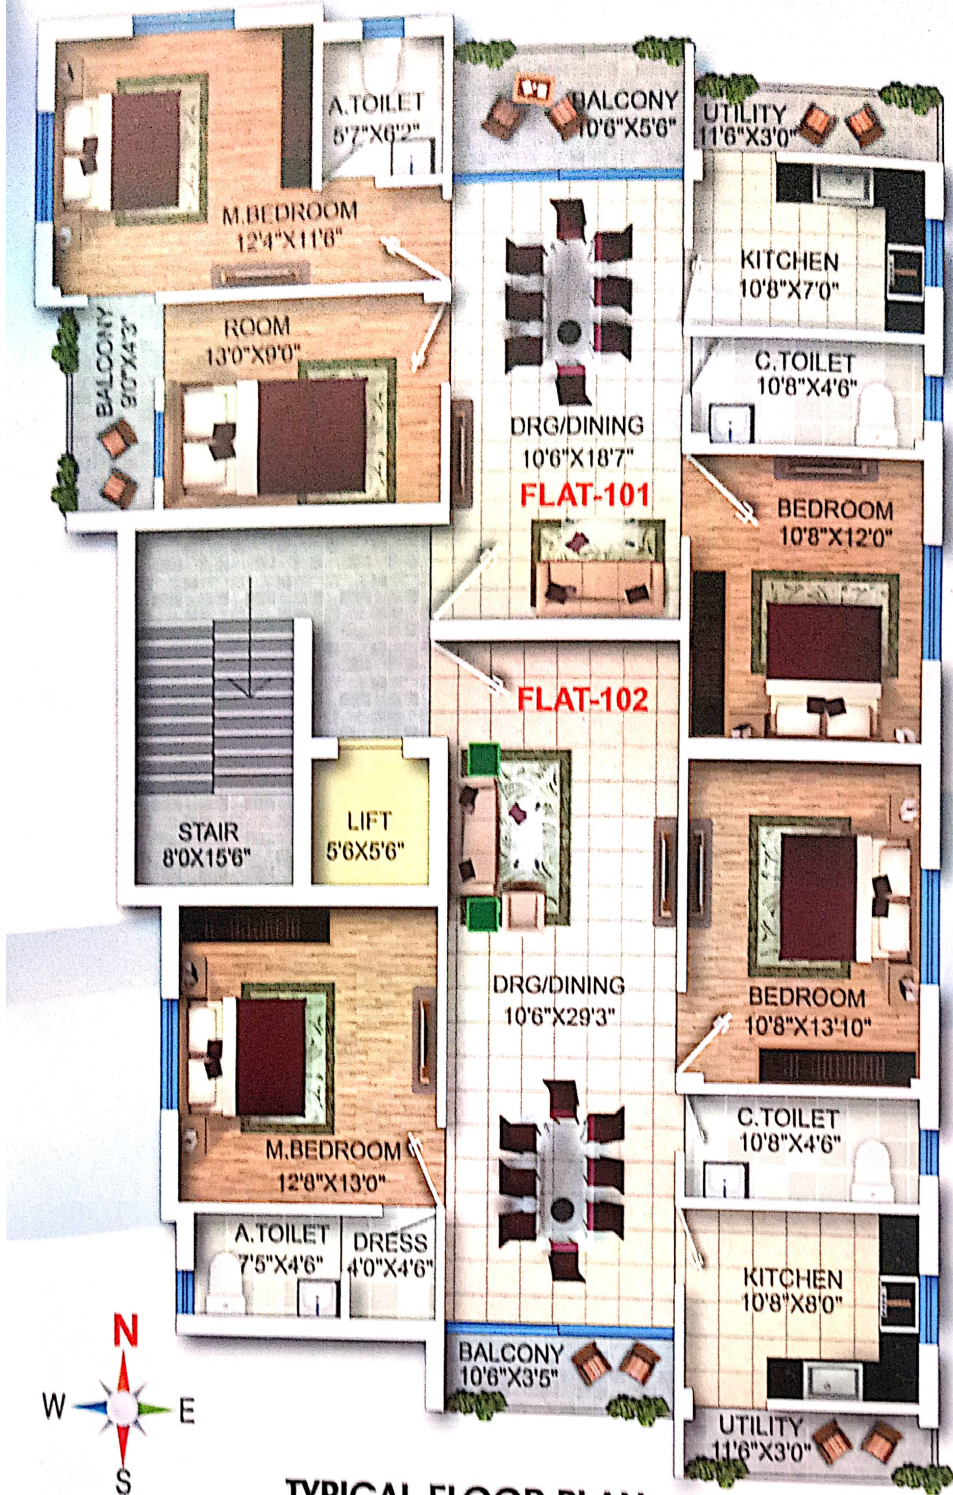

# Shree Nandana Royal

**CHHOTARAYPUR,  
NEAR AIIMS, BHUBANESWAR,  
Odisha, pin-751019**

**TYPICAL FLOOR PLAN**

**FLAT- 02**

R.C.A. : 838 SQFT

B.A. : 1003 SQFT

S.B.A. : 1304 SQFT

## Location Map not to scale\*