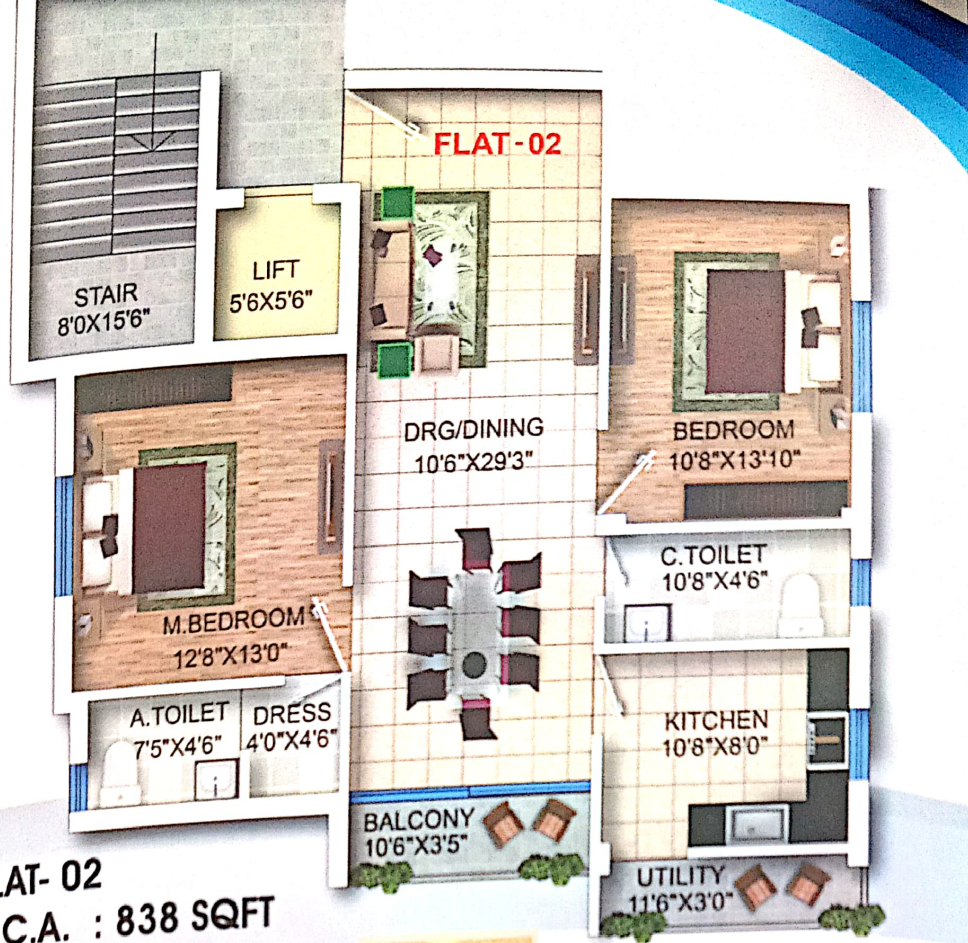

# Shree Nandana Royal

**CHHOTARAYPUR,  
NEAR AIIMS, BHUBANESWAR,  
Odisha, pin-751019**

**TYPICAL FLOOR PLAN**

**FLAT- 02**

R.C.A. : 838 SQFT

B.A. : 1003 SQFT

S.B.A. : 1304 SQFT

## Location Map not to scale\*