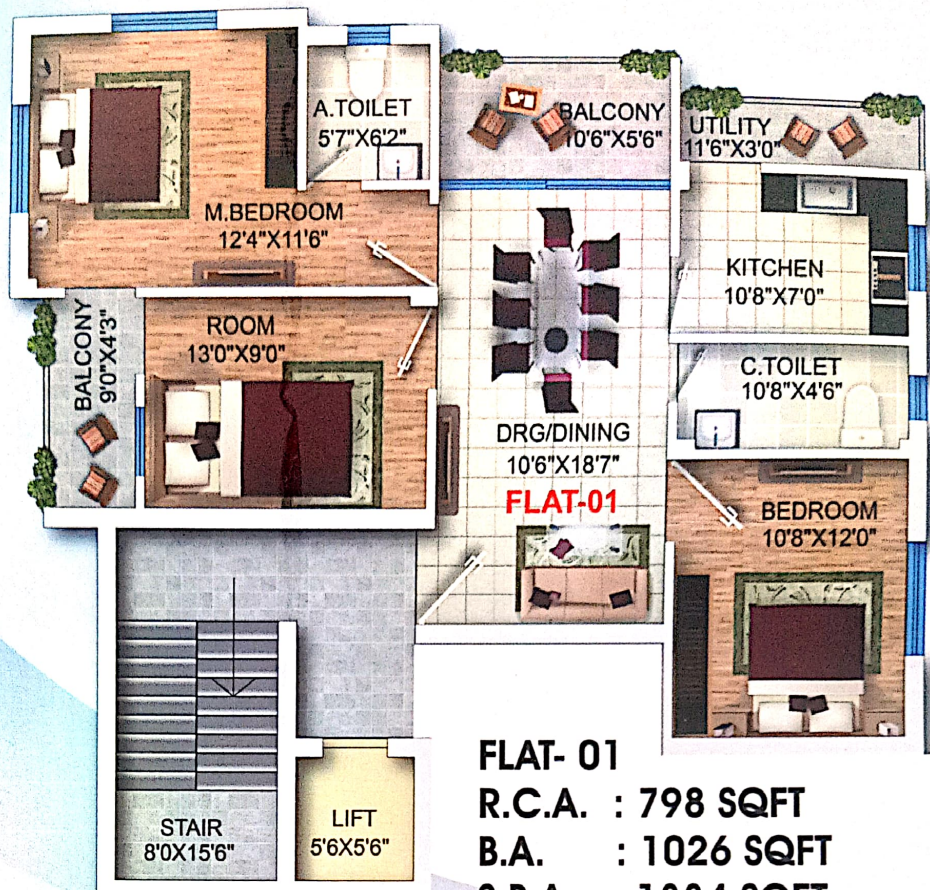

# Shree Nandana Royal

**CHHOTARAYPUR,  
NEAR AIIMS, BHUBANESWAR,  
Odisha, pin-751019**

**TYPICAL FLOOR PLAN**

**FLAT- 02**

R.C.A. : 838 SQFT

B.A. : 1003 SQFT

S.B.A. : 1304 SQFT

## Location Map not to scale\*