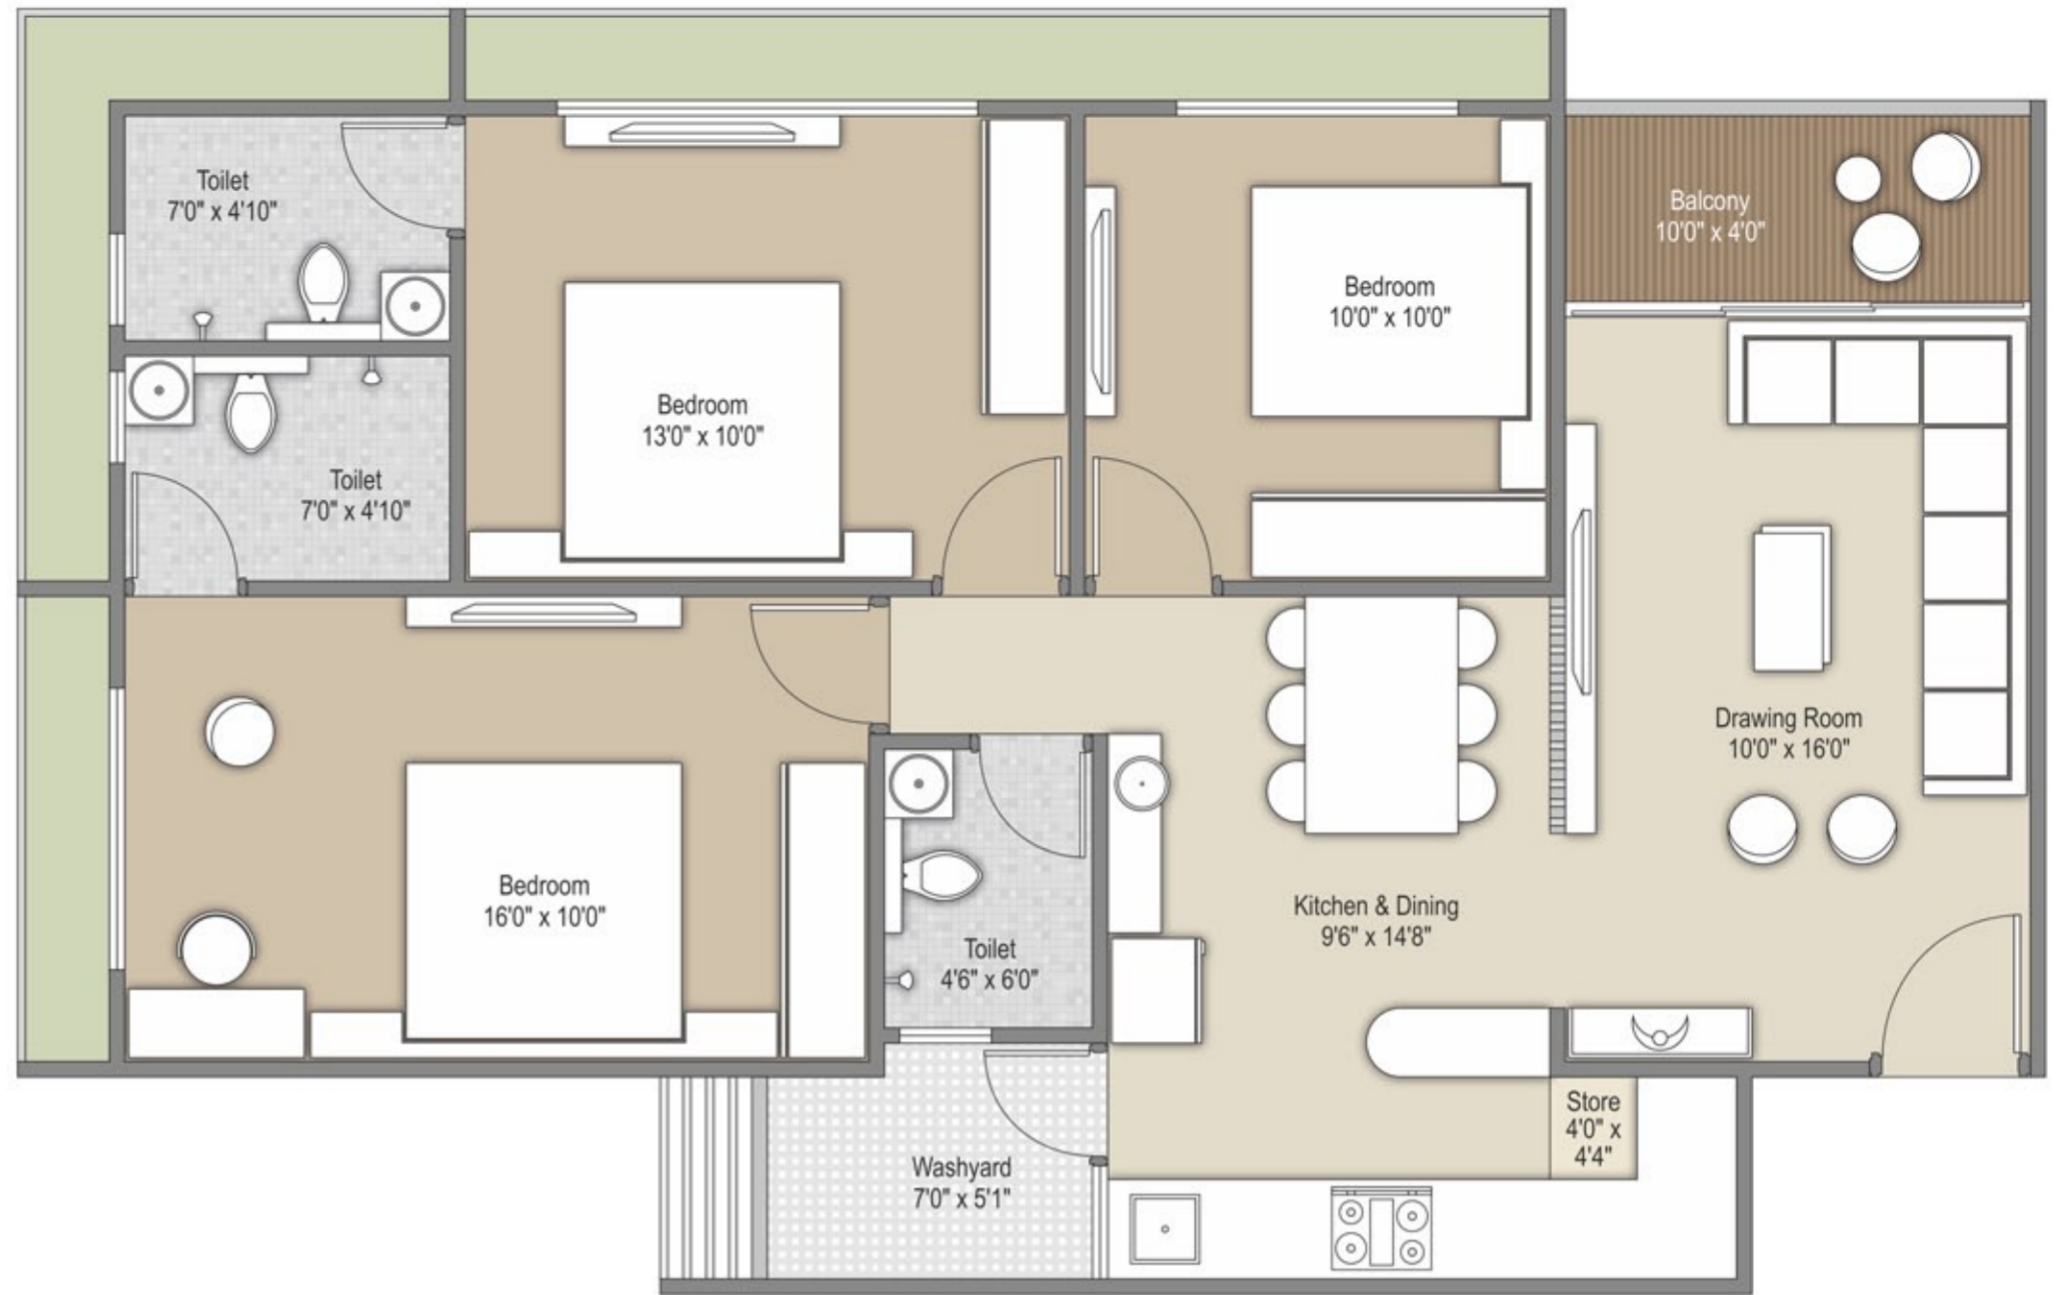

Bluvian Pratham is a grand edifice of sorts that stands tall and upright with a beautiful elevation, allowing you to bask in holistic satisfaction!

GROUND FLOOR PLAN

FIRST FLOOR PLAN

60'0" Wide Road

TYPICAL FLOOR PLAN

Indoor Games Area

Gymnasium

Event Lawn

Projector Wall

Children Play Area

Walkway

Senior Citizen Sit-outs

Yoga Deck

Large Foyer

Pickup & Drop Off Zone

UNIT PLAN | TYPE - I

UNIT PLAN | TYPE II

UNIT PLAN | TYPE III

Planned in its Implementation. Perfect in its Idea!

As spaces become premium, Bluvian Pratham has enabled a smart interior plan that balances aesthetics with practical space for maximum freedom and contentment!