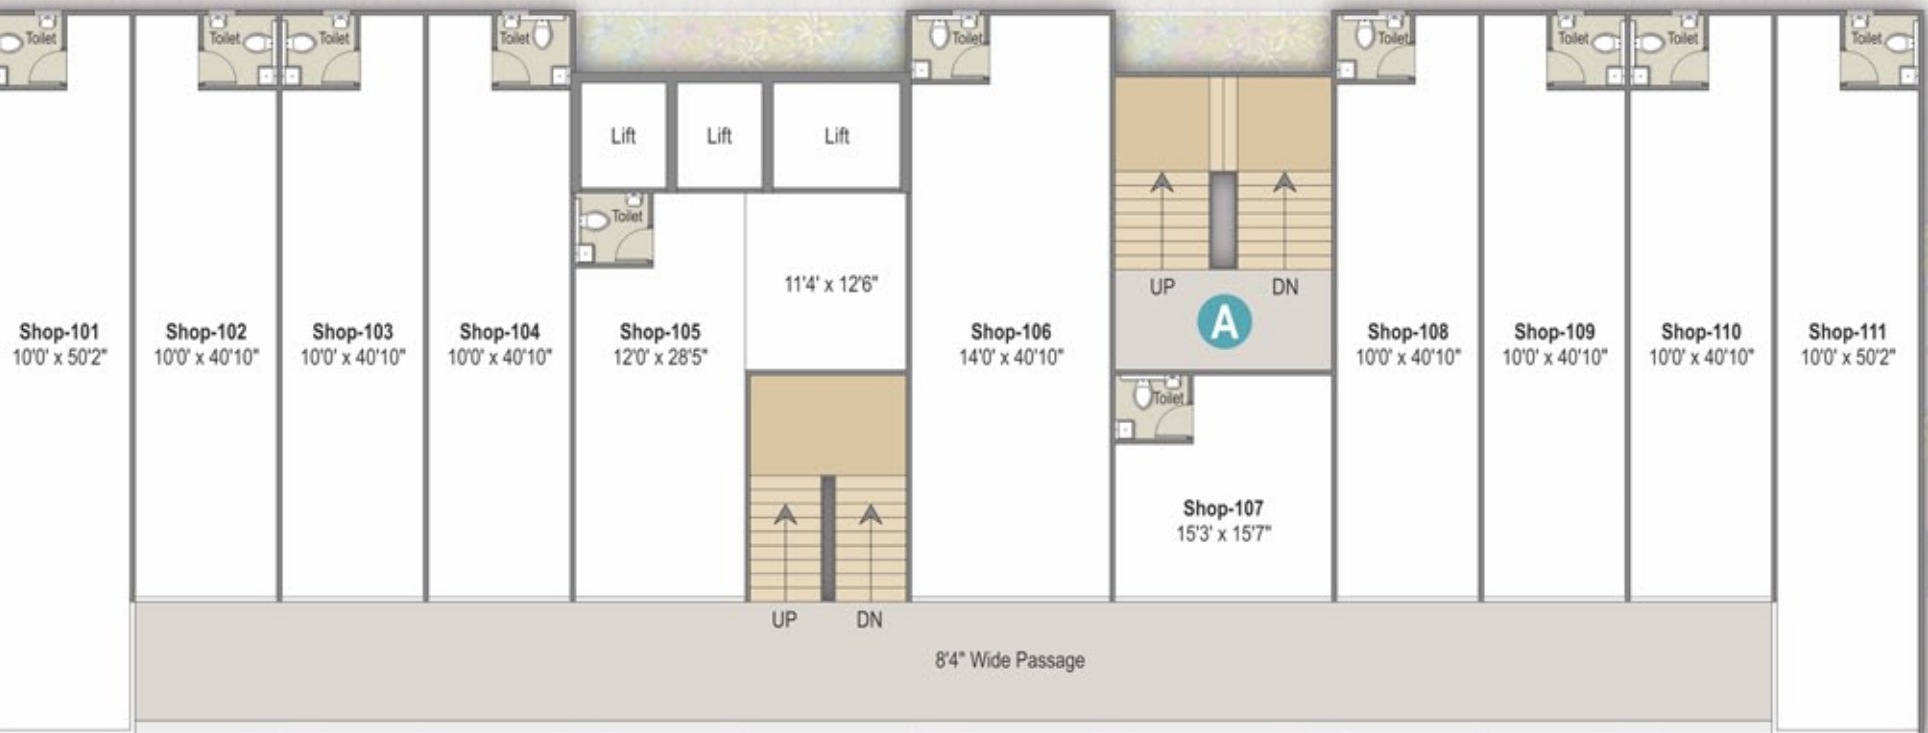

Bluvian Pratham is a grand edifice of sorts that stands tall and upright with a beautiful elevation, allowing you to bask in holistic satisfaction!

GROUND FLOOR PLAN

FIRST FLOOR PLAN

60'0" Wide Road

TYPICAL FLOOR PLAN