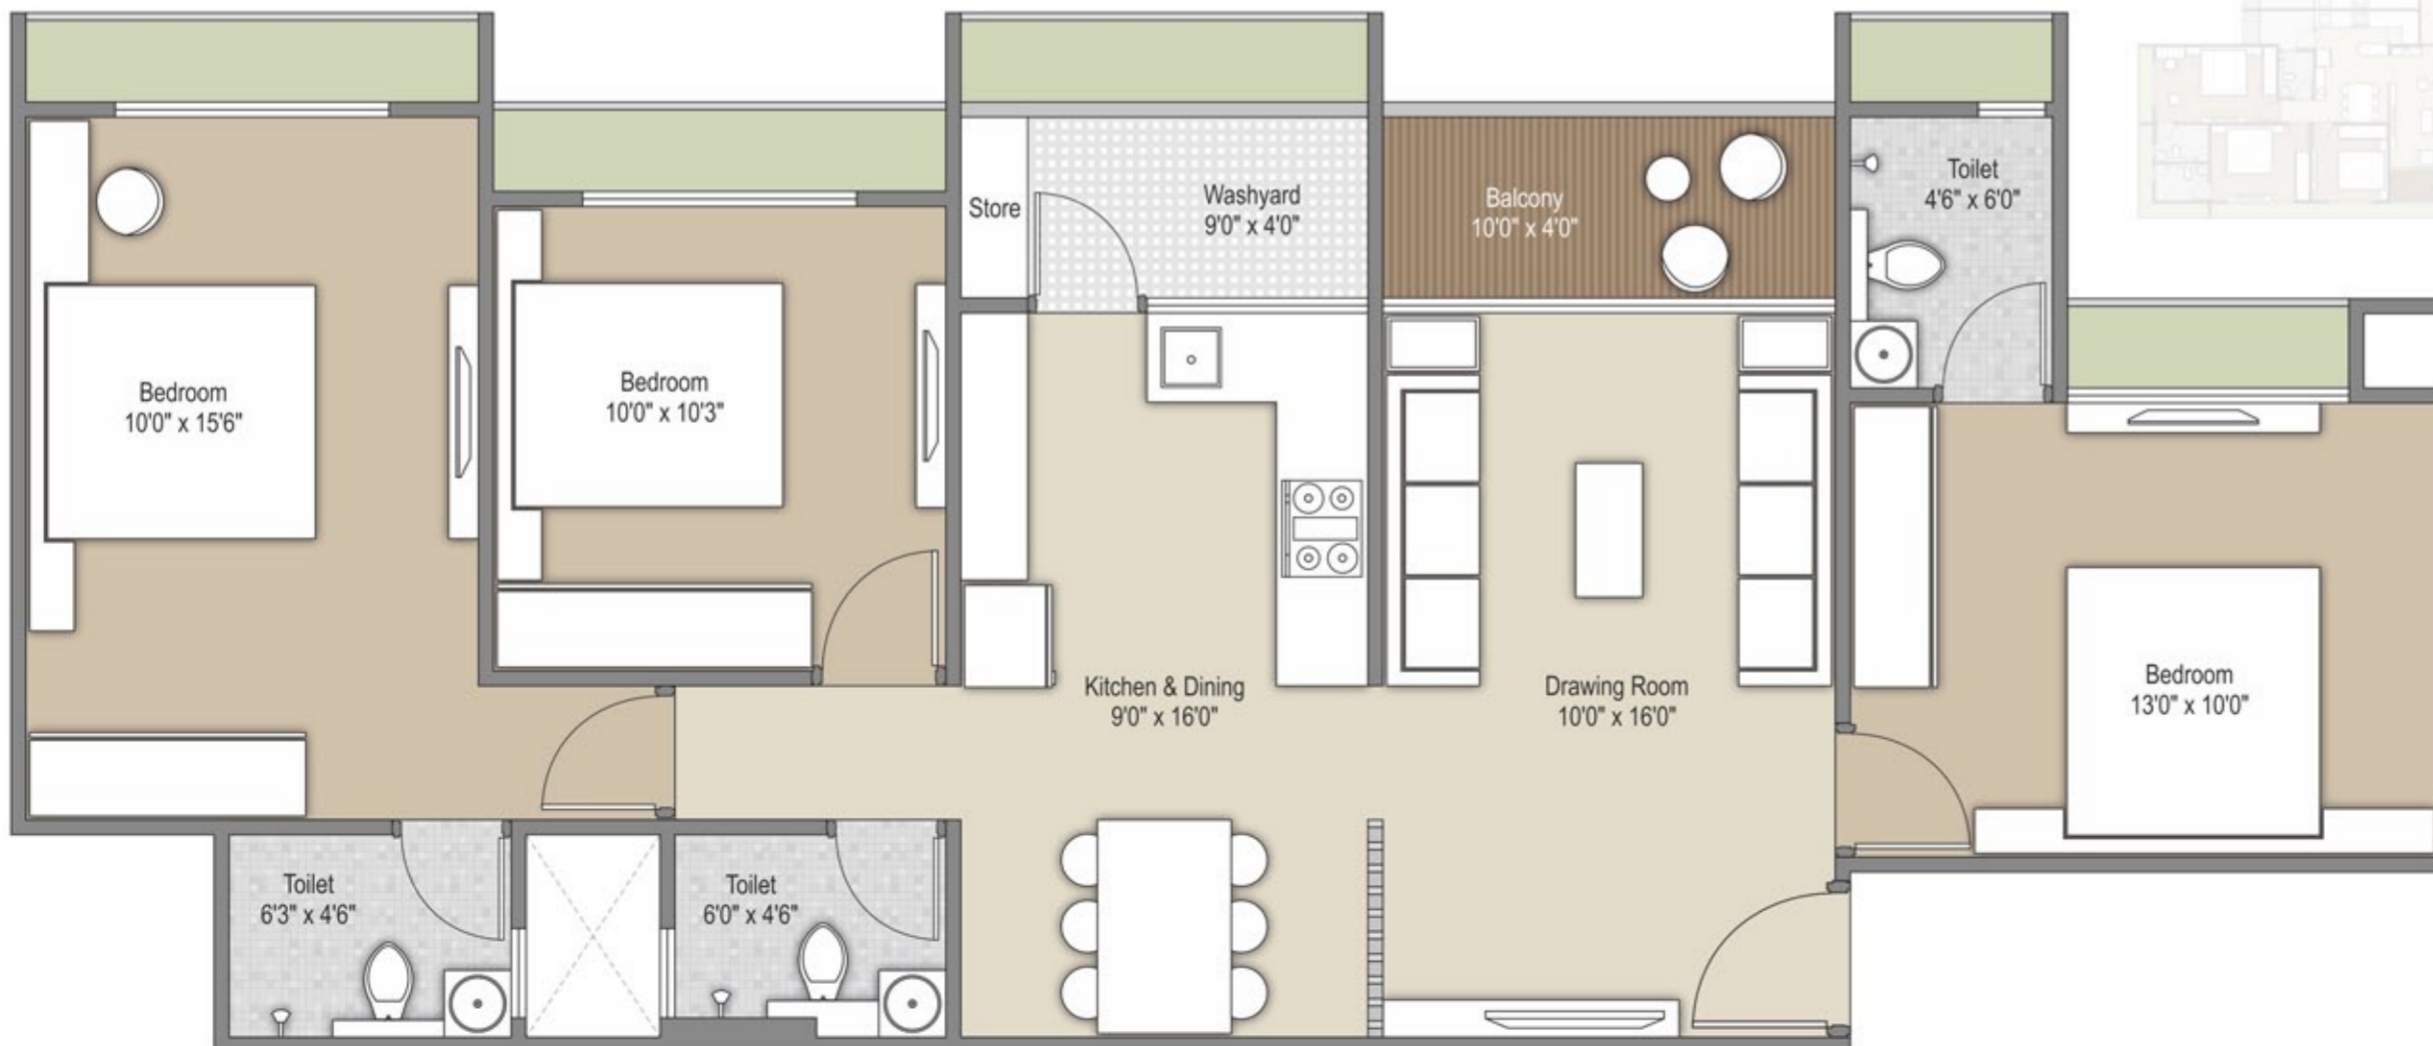

Bluvian Pratham is a grand edifice of sorts that stands tall and upright with a beautiful elevation, allowing you to bask in holistic satisfaction!

GROUND FLOOR PLAN

FIRST FLOOR PLAN

60'0" Wide Road

TYPICAL FLOOR PLAN

Indoor Games Area

Gymnasium

Event Lawn

Projector Wall

Children Play Area

Walkway

Senior Citizen Sit-outs

Yoga Deck

Large Foyer

Pickup & Drop Off Zone

UNIT PLAN | TYPE - I

UNIT PLAN | TYPE II

UNIT PLAN | TYPE III

Planned in its Implementation. Perfect in its Idea!

As spaces become premium, Bluvian Pratham has enabled a smart interior plan that balances aesthetics with practical space for maximum freedom and contentment!