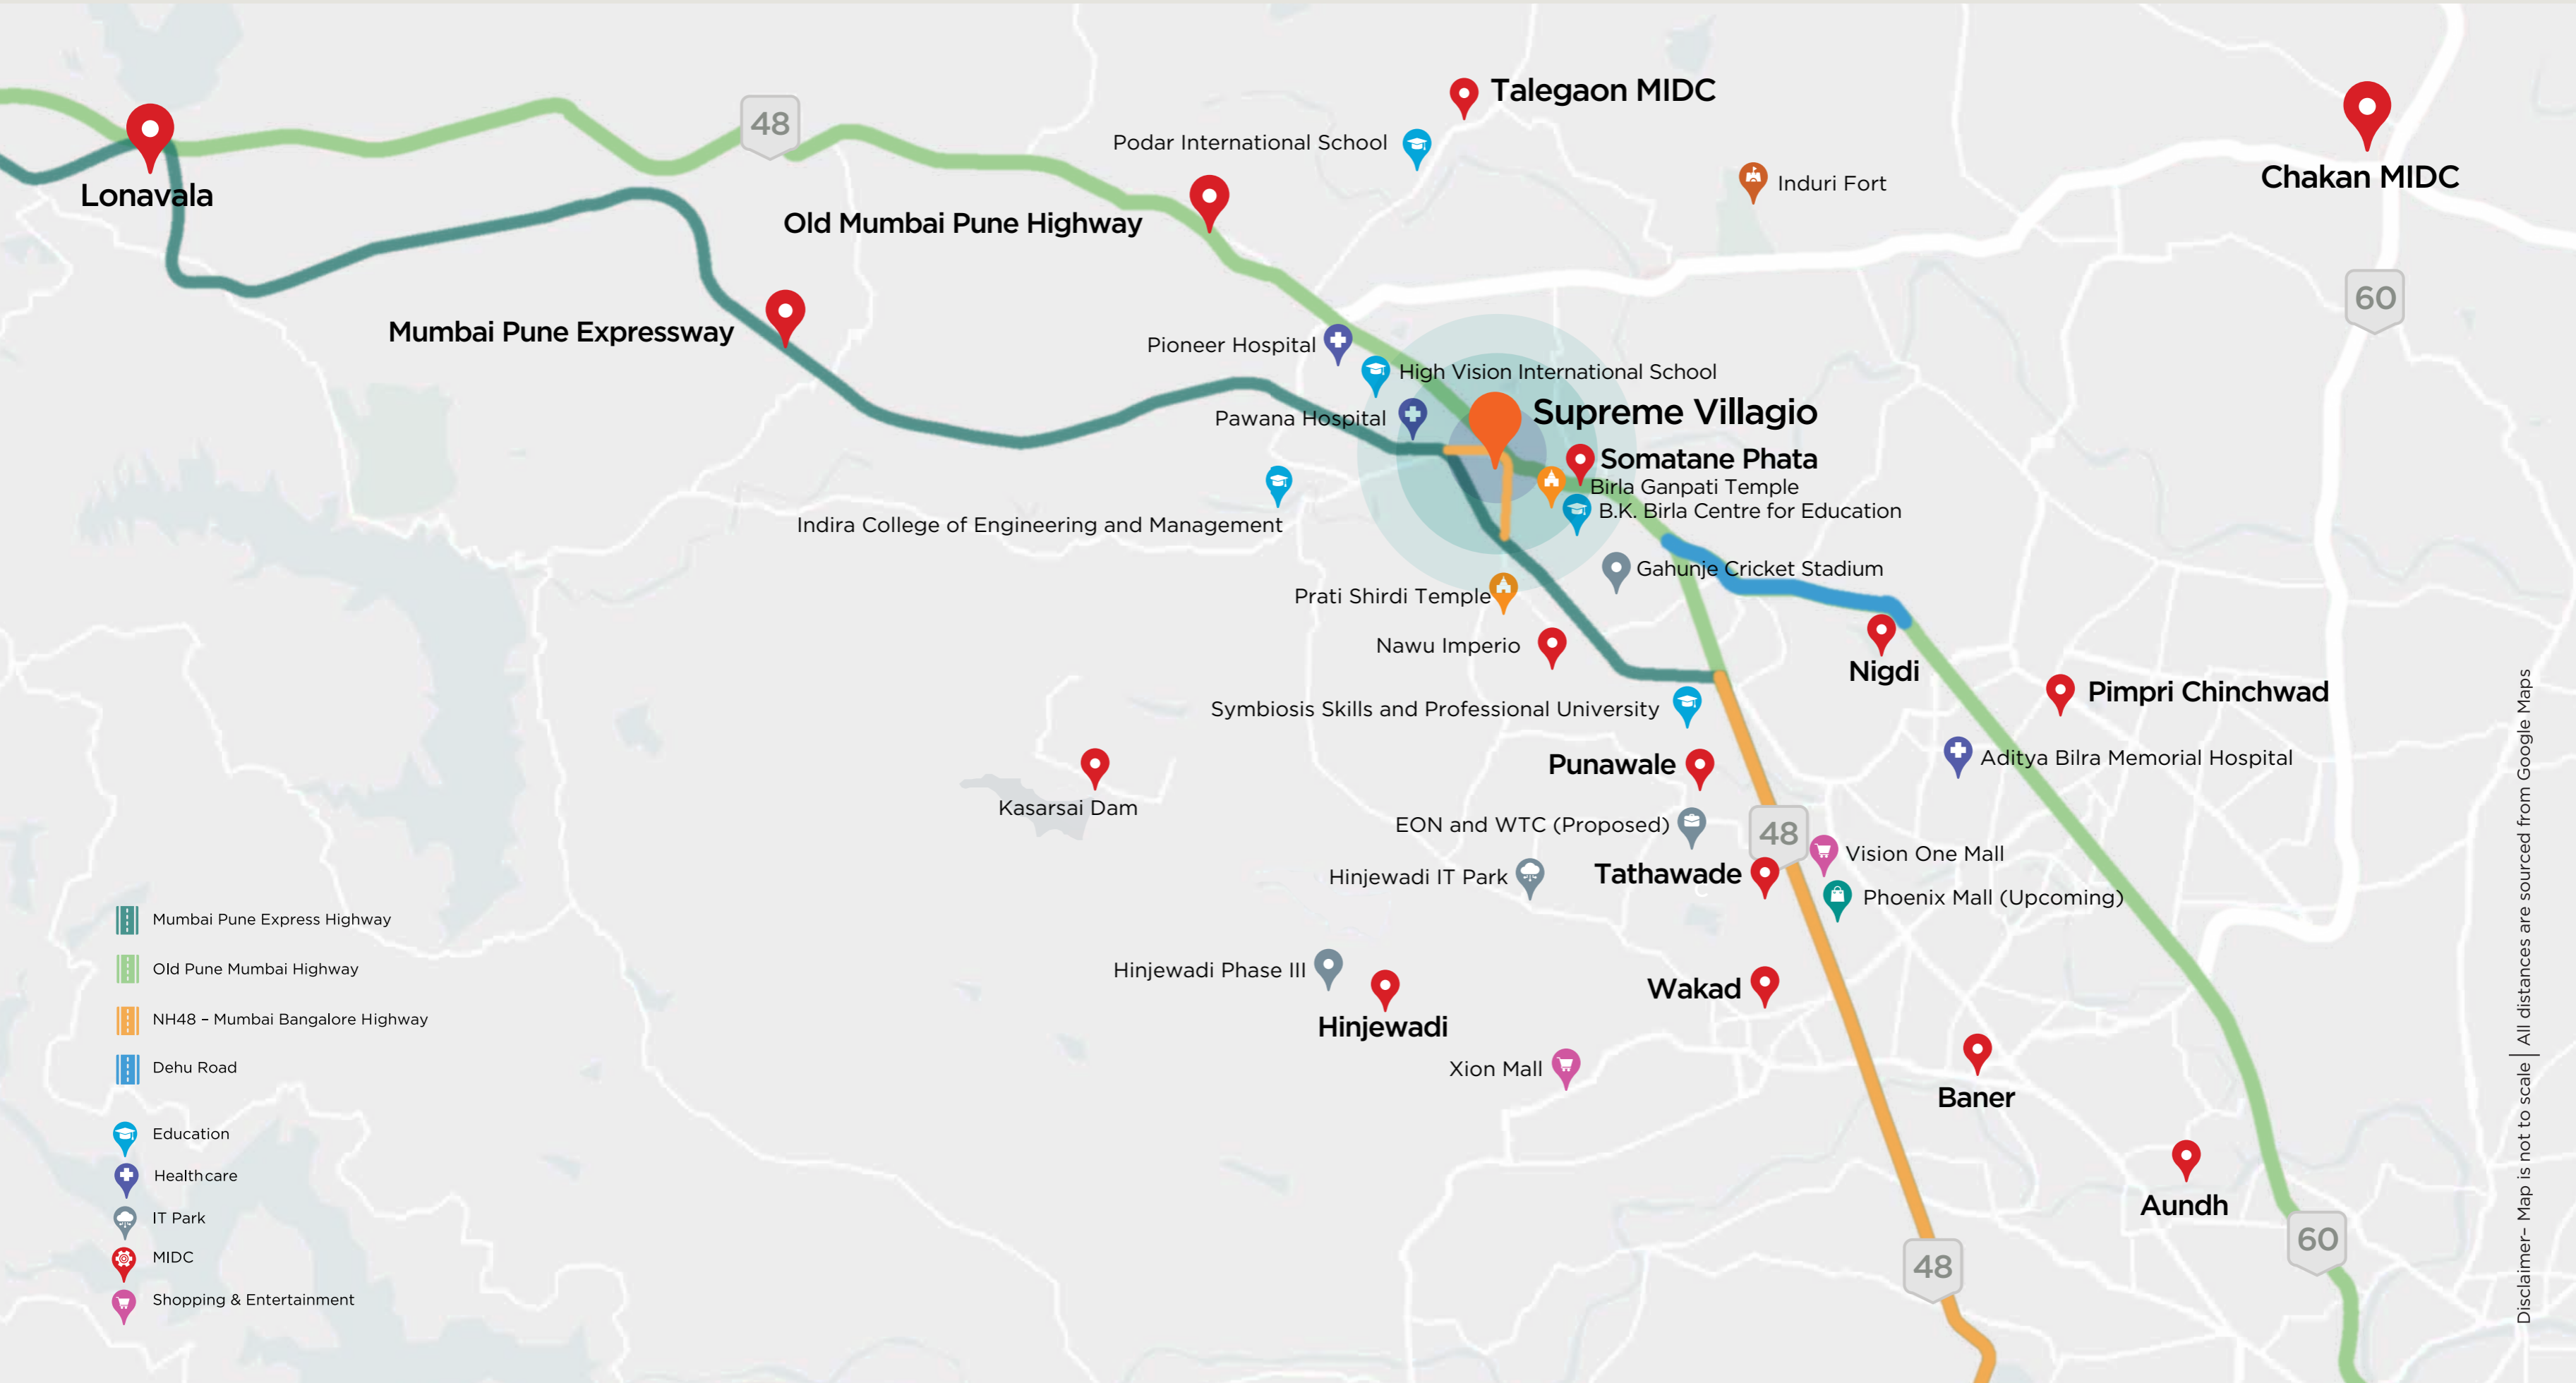

**SUPREME VILLAGIO IS
SURROUNDED BY THE FINEST CONVENIENCES
AND FACILITIES:**

Educational Institutes	Time
High Vision International School	4 min
B.K. Birla Centre for Education	6 min
Podar International School	10 min
Indira College of Engineering and Management	10 min
Symbiosis Skills and Professional University	13 min
Hospitals	Time
Pawana Hospital	2 min
Pioneer Hospital	7 min
Aditya Bilra Memorial Hospital	20 min

Tourism	Time
Birla Ganapati Temple	3 min
Prati Shirdi Temple	4 min
Induri Fort	15 min
Kasarsai Dam	24 Min
Shopping and Entertainment	Time
MCA Stadium	10 min
Nawu Imperio	10 min
One Vision mall	20 min
Xion Mall	20 min
Phoenix Mall upcoming	35 min

MIDC	Time
Talegaon MIDC	15 min
Chakan MIDC	30 min
IT Parks	Time
Hinjewadi IT Park	25 min
ION and WTC (Proposed)	25 min
Talawade IT Park	28 min

- Mumbai Pune Express Highway
- Old Pune Mumbai Highway
- NH48 - Mumbai Bangalore Highway
- Dehu Road
- Education
- Healthcare
- IT Park
- MIDC
- Shopping & Entertainment