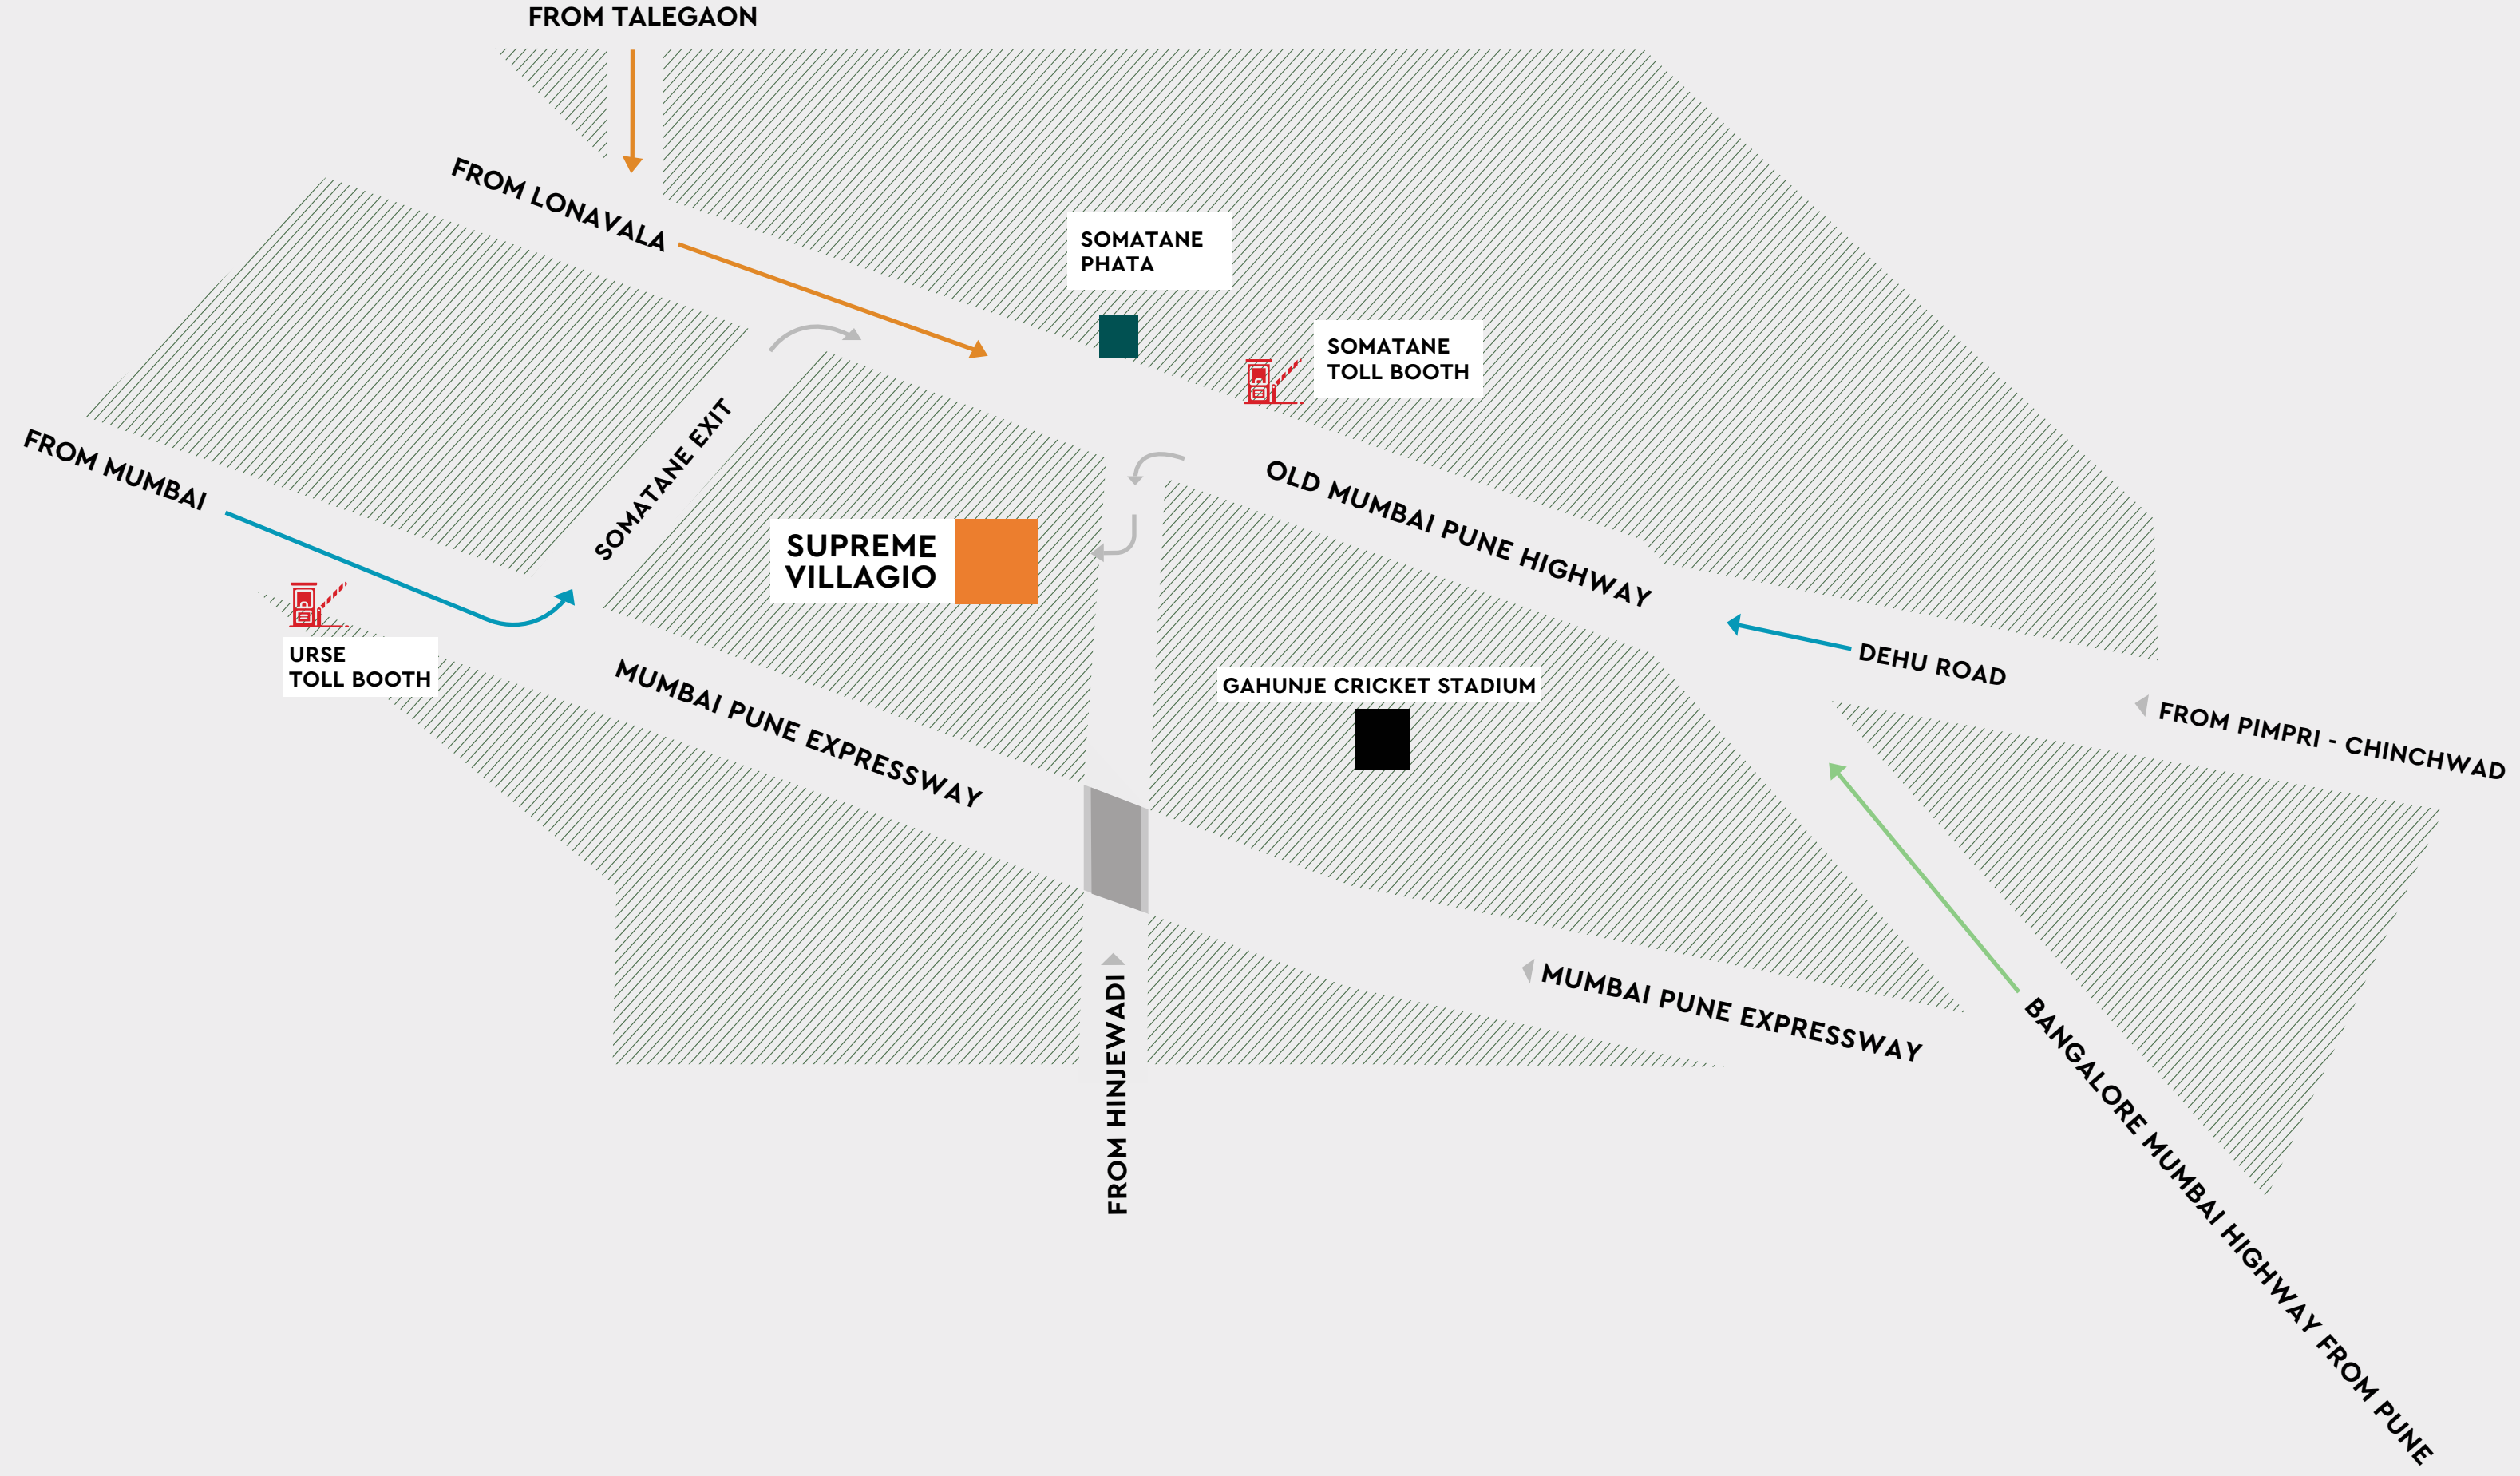

EASY ACCESS TO SUPREME VILLAGIO:

Disclaimer- Map is not to scale