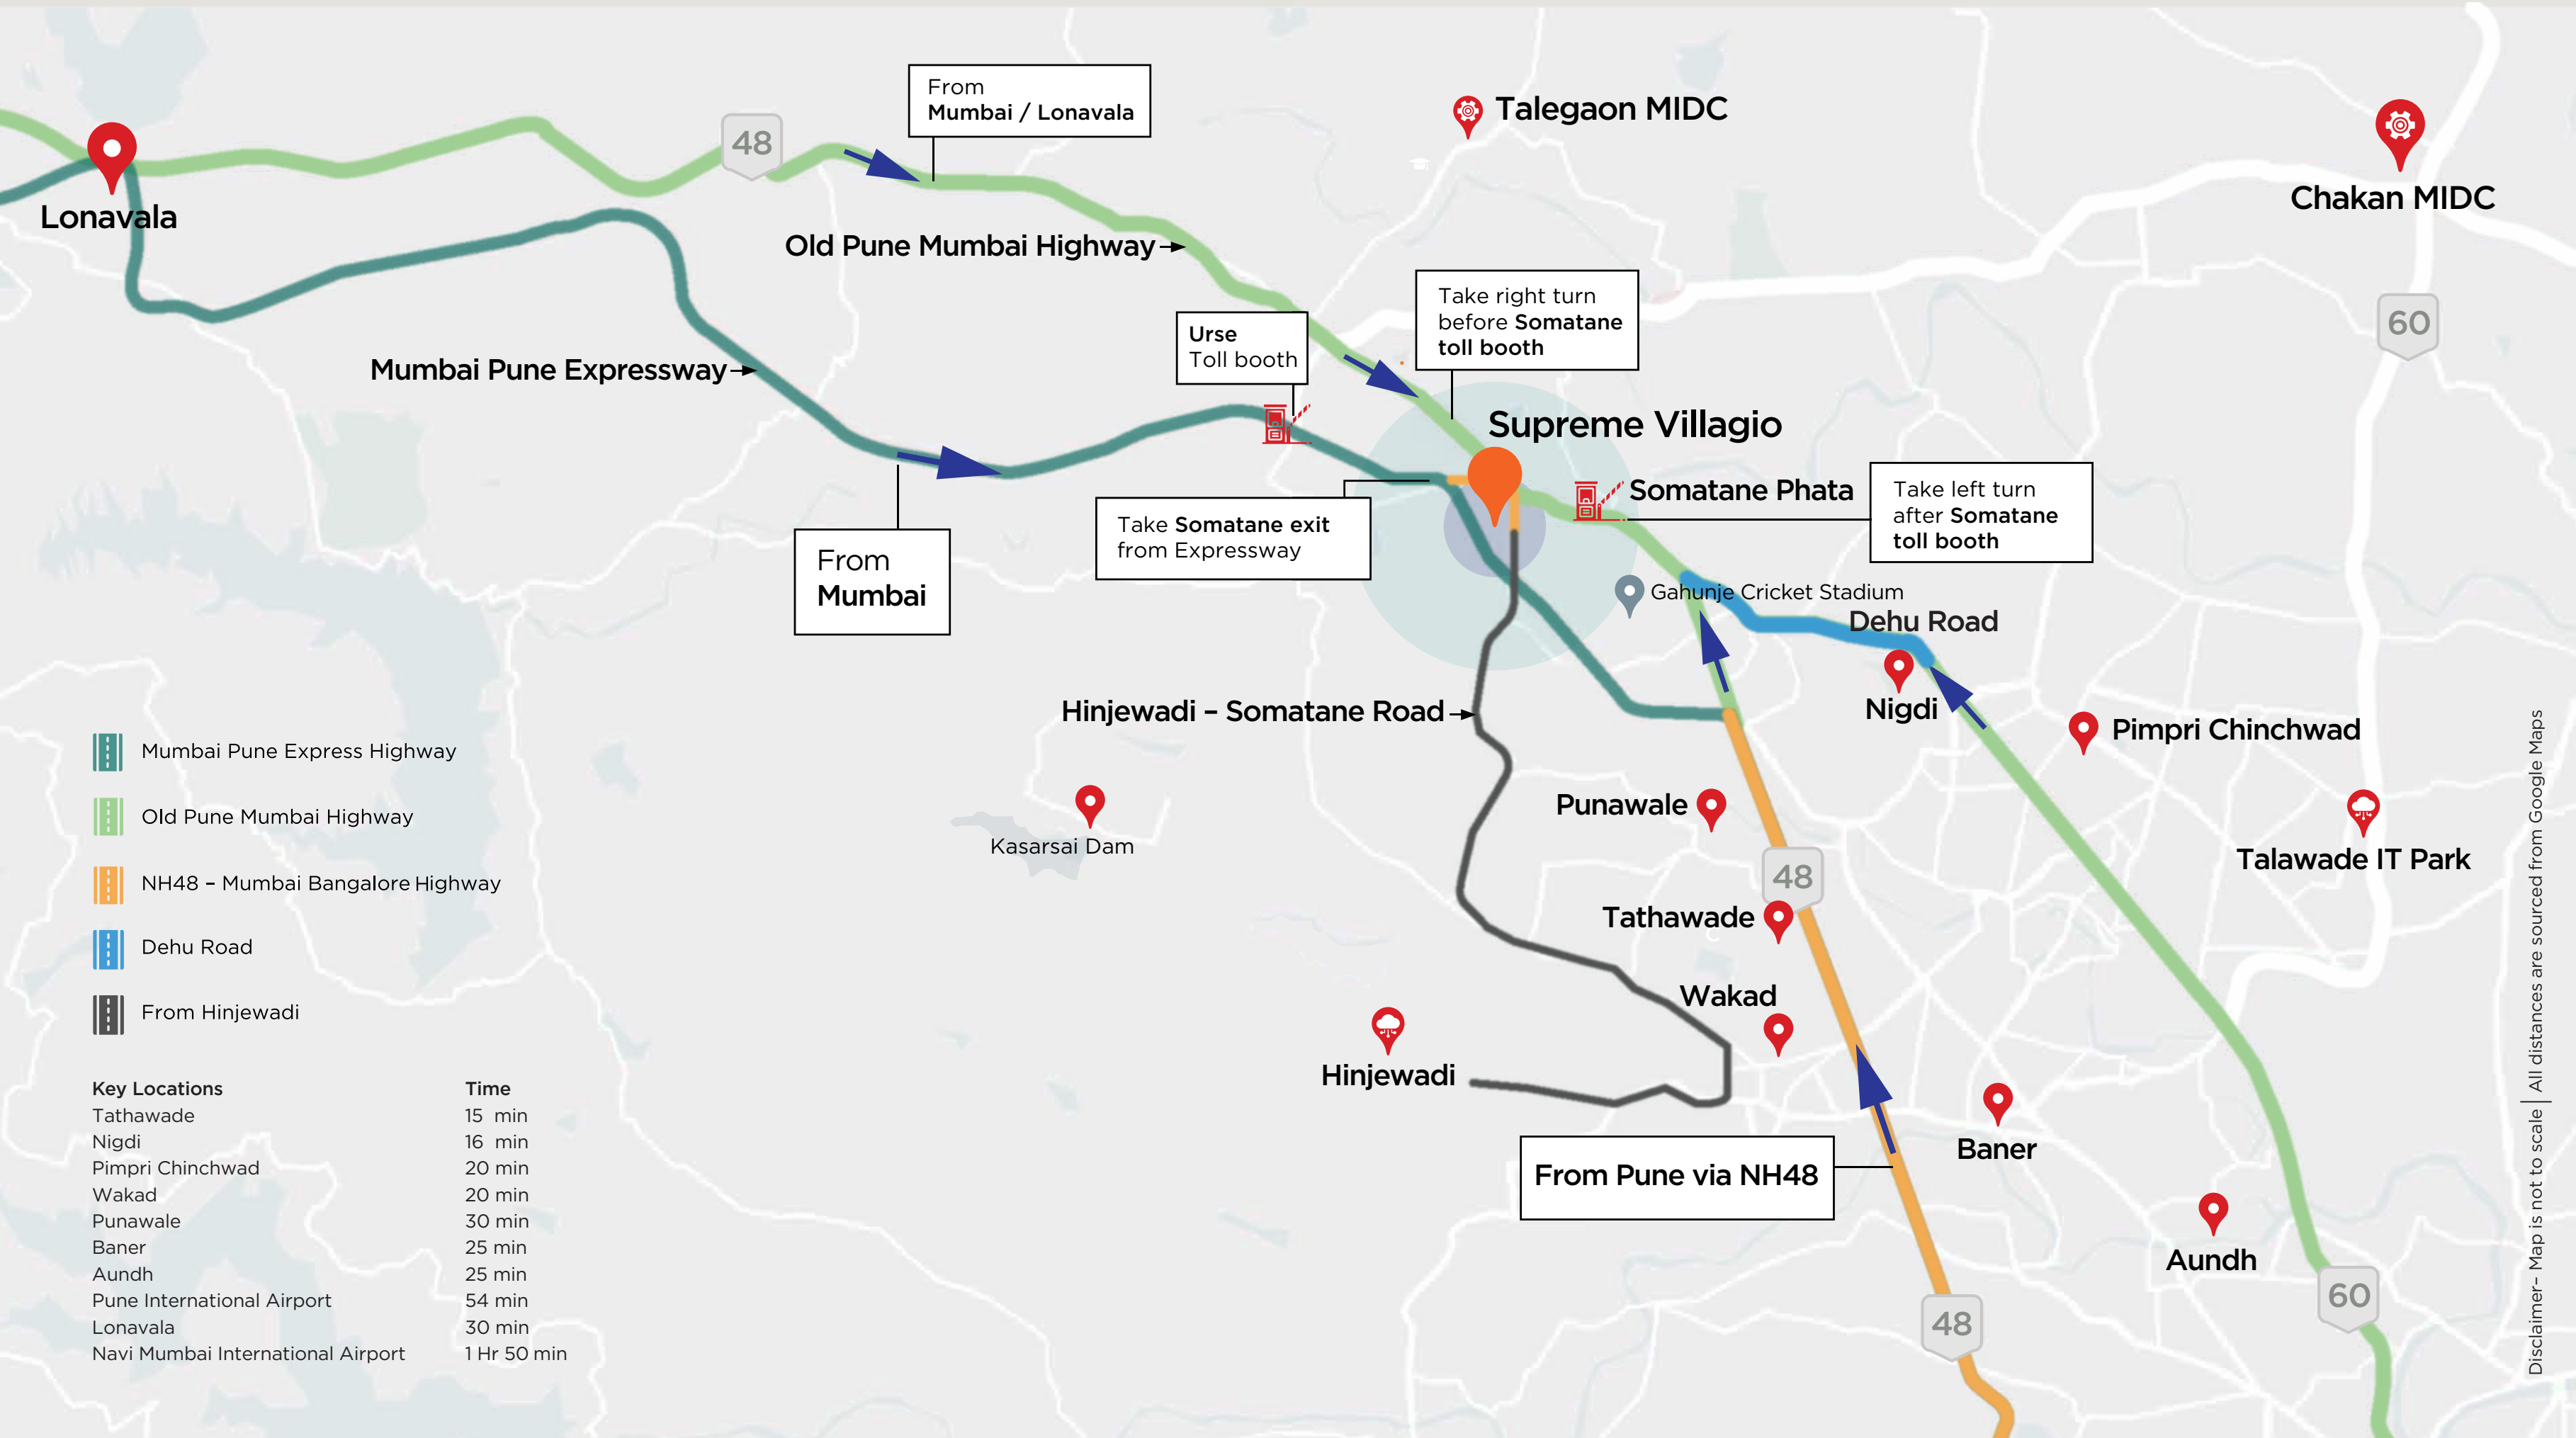

HOW TO REACH SUPREME VILLAGIO:

Whether you live in Mumbai or in Pune, Supreme Villagio is a great chance to upgrade to a truly luxurious villa ecosystem. Its excellent location means you can live a life away from the city noise, stress and pollution, yet remain conveniently close to your city business or job.