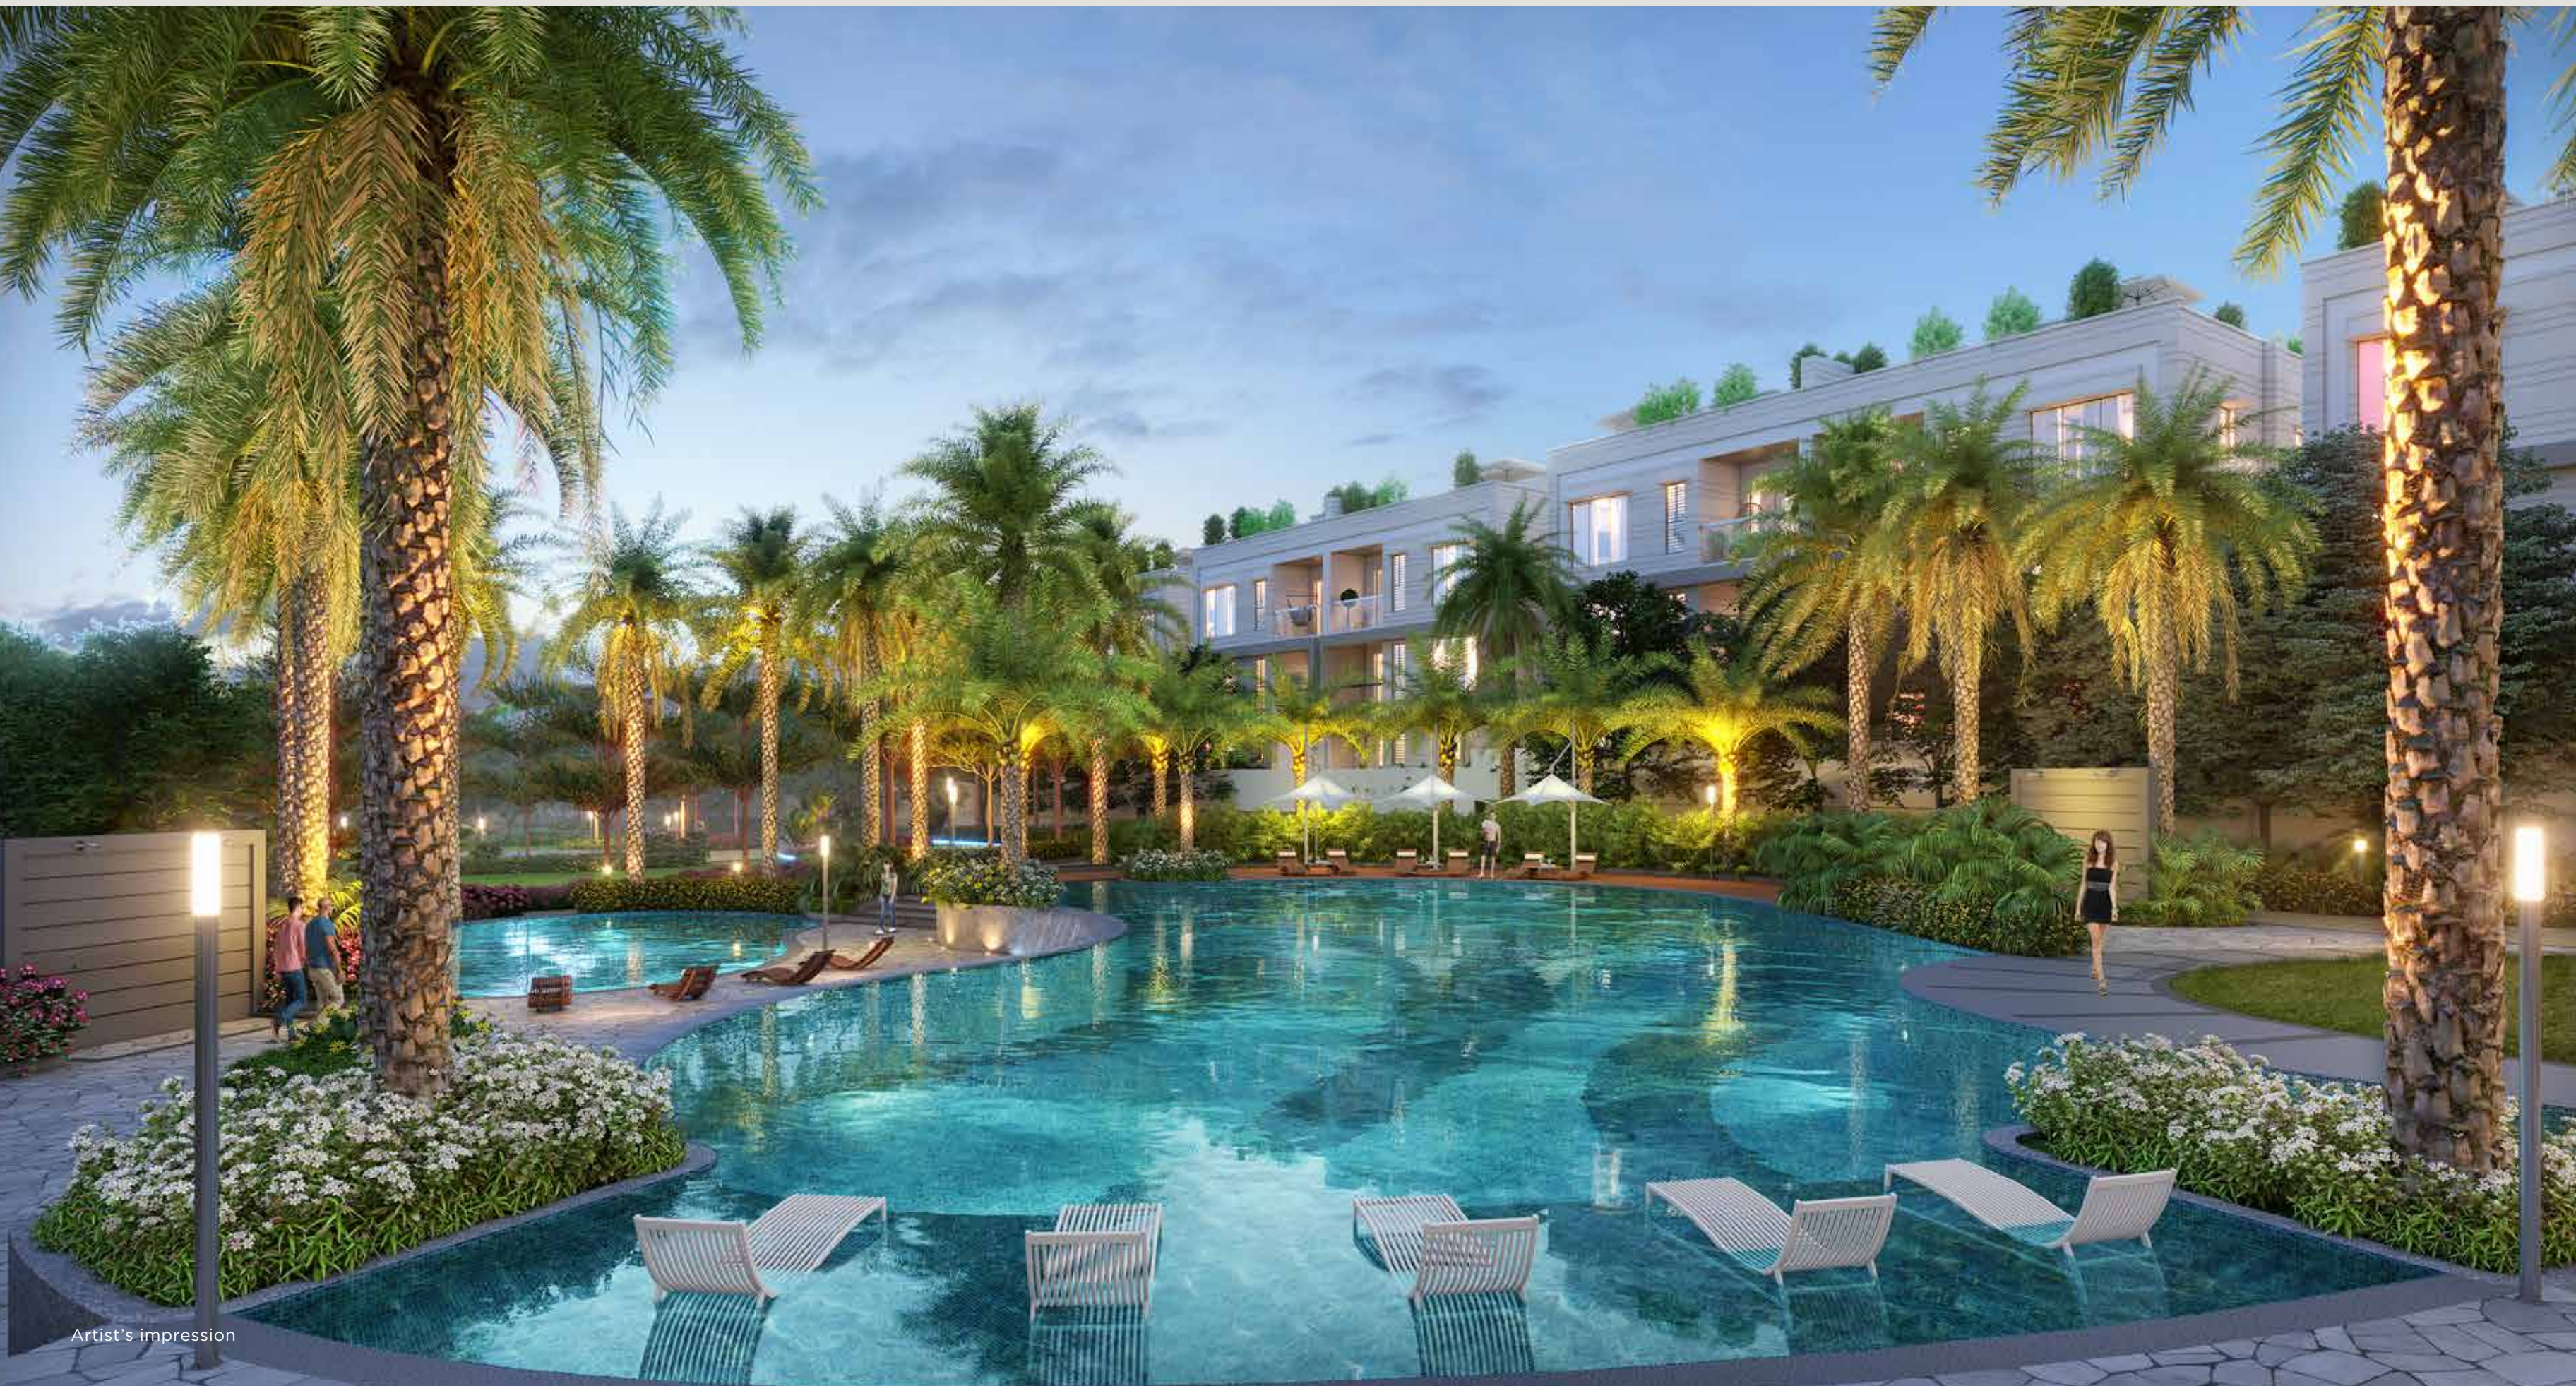

**and many more...**

Artist's impression

Artist's impression

Soak in the sun and water, at the Majestic Lap Pool, the Pool Basking Deck and the Look Out Lounge.

## THE GRAND CENTREPIECE OF SUPREME VILLAGIO.

Running down the centre of Supreme Villagio is the Central Boulevard, a long, continuous space devoted to everything that makes this villa ecosystem special: refined aesthetics, nature, health, wide open spaces and a belief in community.