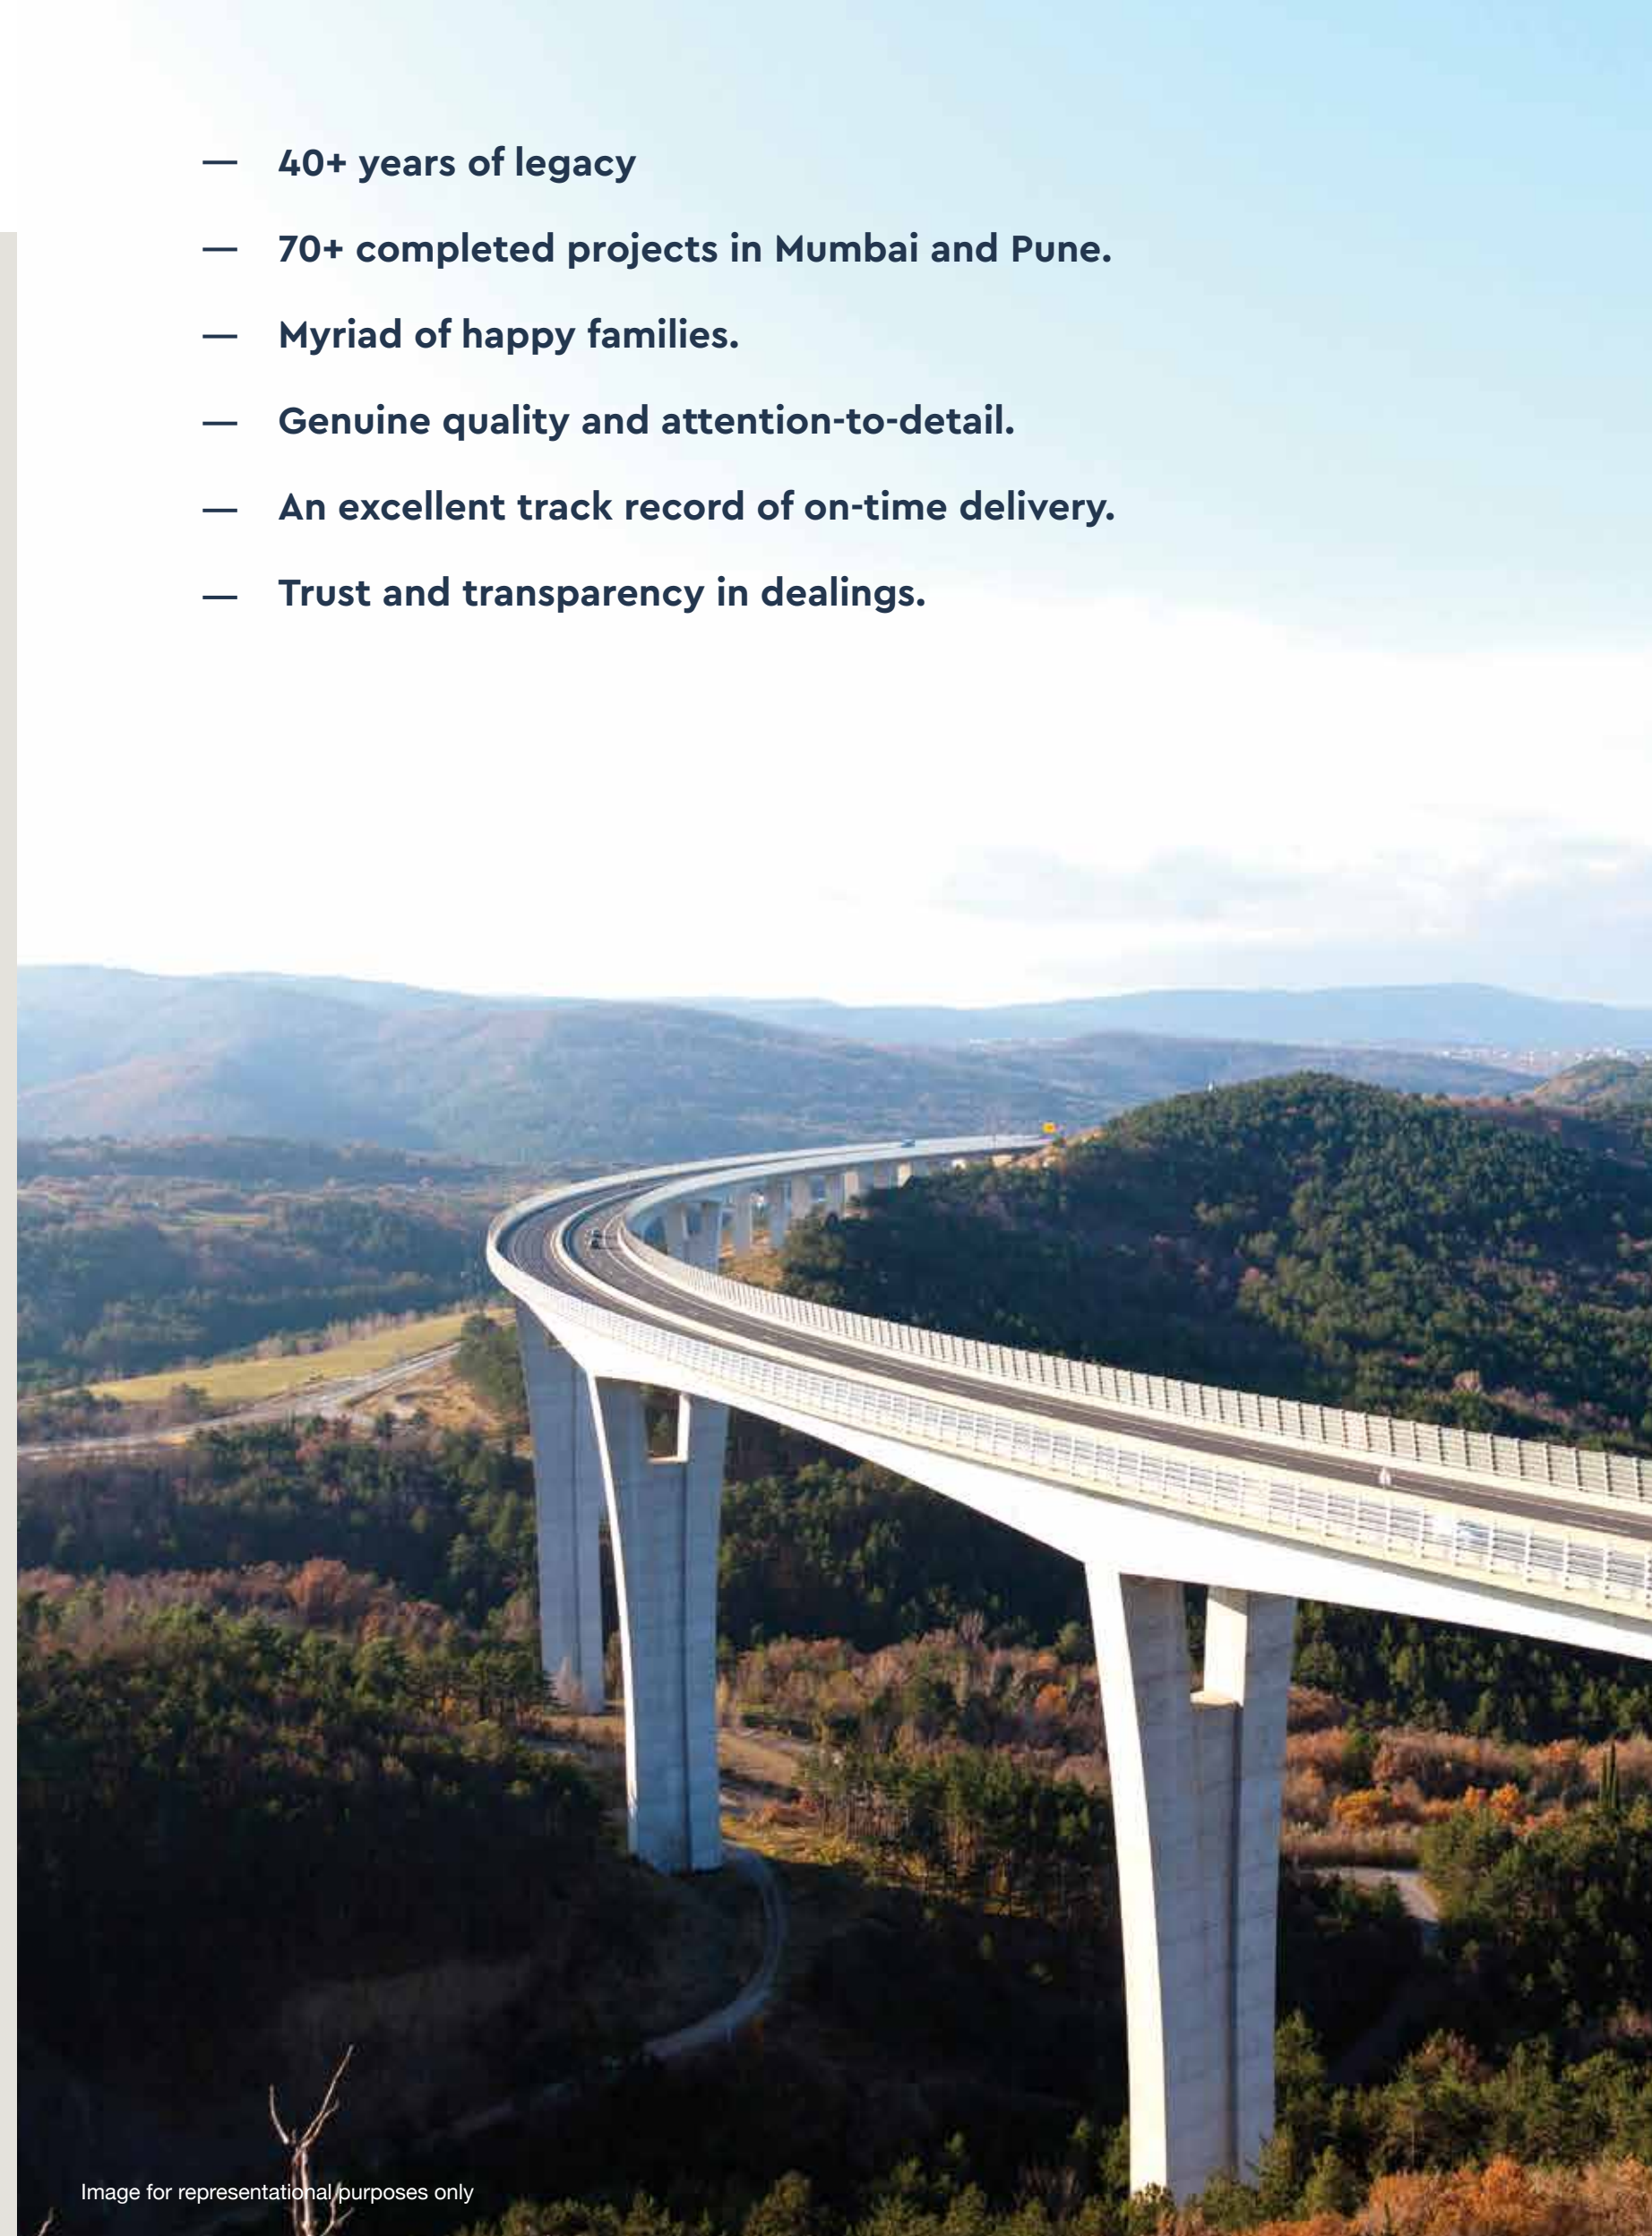

THE DECISION YOU MAKE TODAY WILL BE SUPPORTED BY A LEGACY OF TRUST.

Supreme Universal has come a long way:
from its humble beginnings in 1982,
to becoming a trusted real estate brand that stands for
innovation and customer-centricity
across cities. Transforming spaces with passion, we have
created a legacy of unmatched quality in the last four
decades in Mumbai and Pune.

EXCELLENCE IN DELIVERY:

Our expertly trained engineering team ensures on-time delivery of projects with no compromise on quality. And on more than one occasion we've been known to deliver projects before time.

Project Name	Location	Completion Time (in years)
Supreme Pallacio	Pune	2.8 years
Supreme Estado	Pune	2.5 years
Supreme Adimaa	Pune	2.0 years
Supreme Epitome	Mumbai	2.5 years
Supreme Corner View	Mumbai	2.6 years
Supreme 19	Mumbai	2.5 years
Supreme Stellar	Mumbai	2.6 years
Supreme Badrinath	Mumbai	2.10 years
Supreme Signet	Mumbai	1.11 years

- 40+ years of legacy
- 70+ completed projects in Mumbai and Pune.
- Myriad of happy families.
- Genuine quality and attention-to-detail.
- An excellent track record of on-time delivery.
- Trust and transparency in dealings.