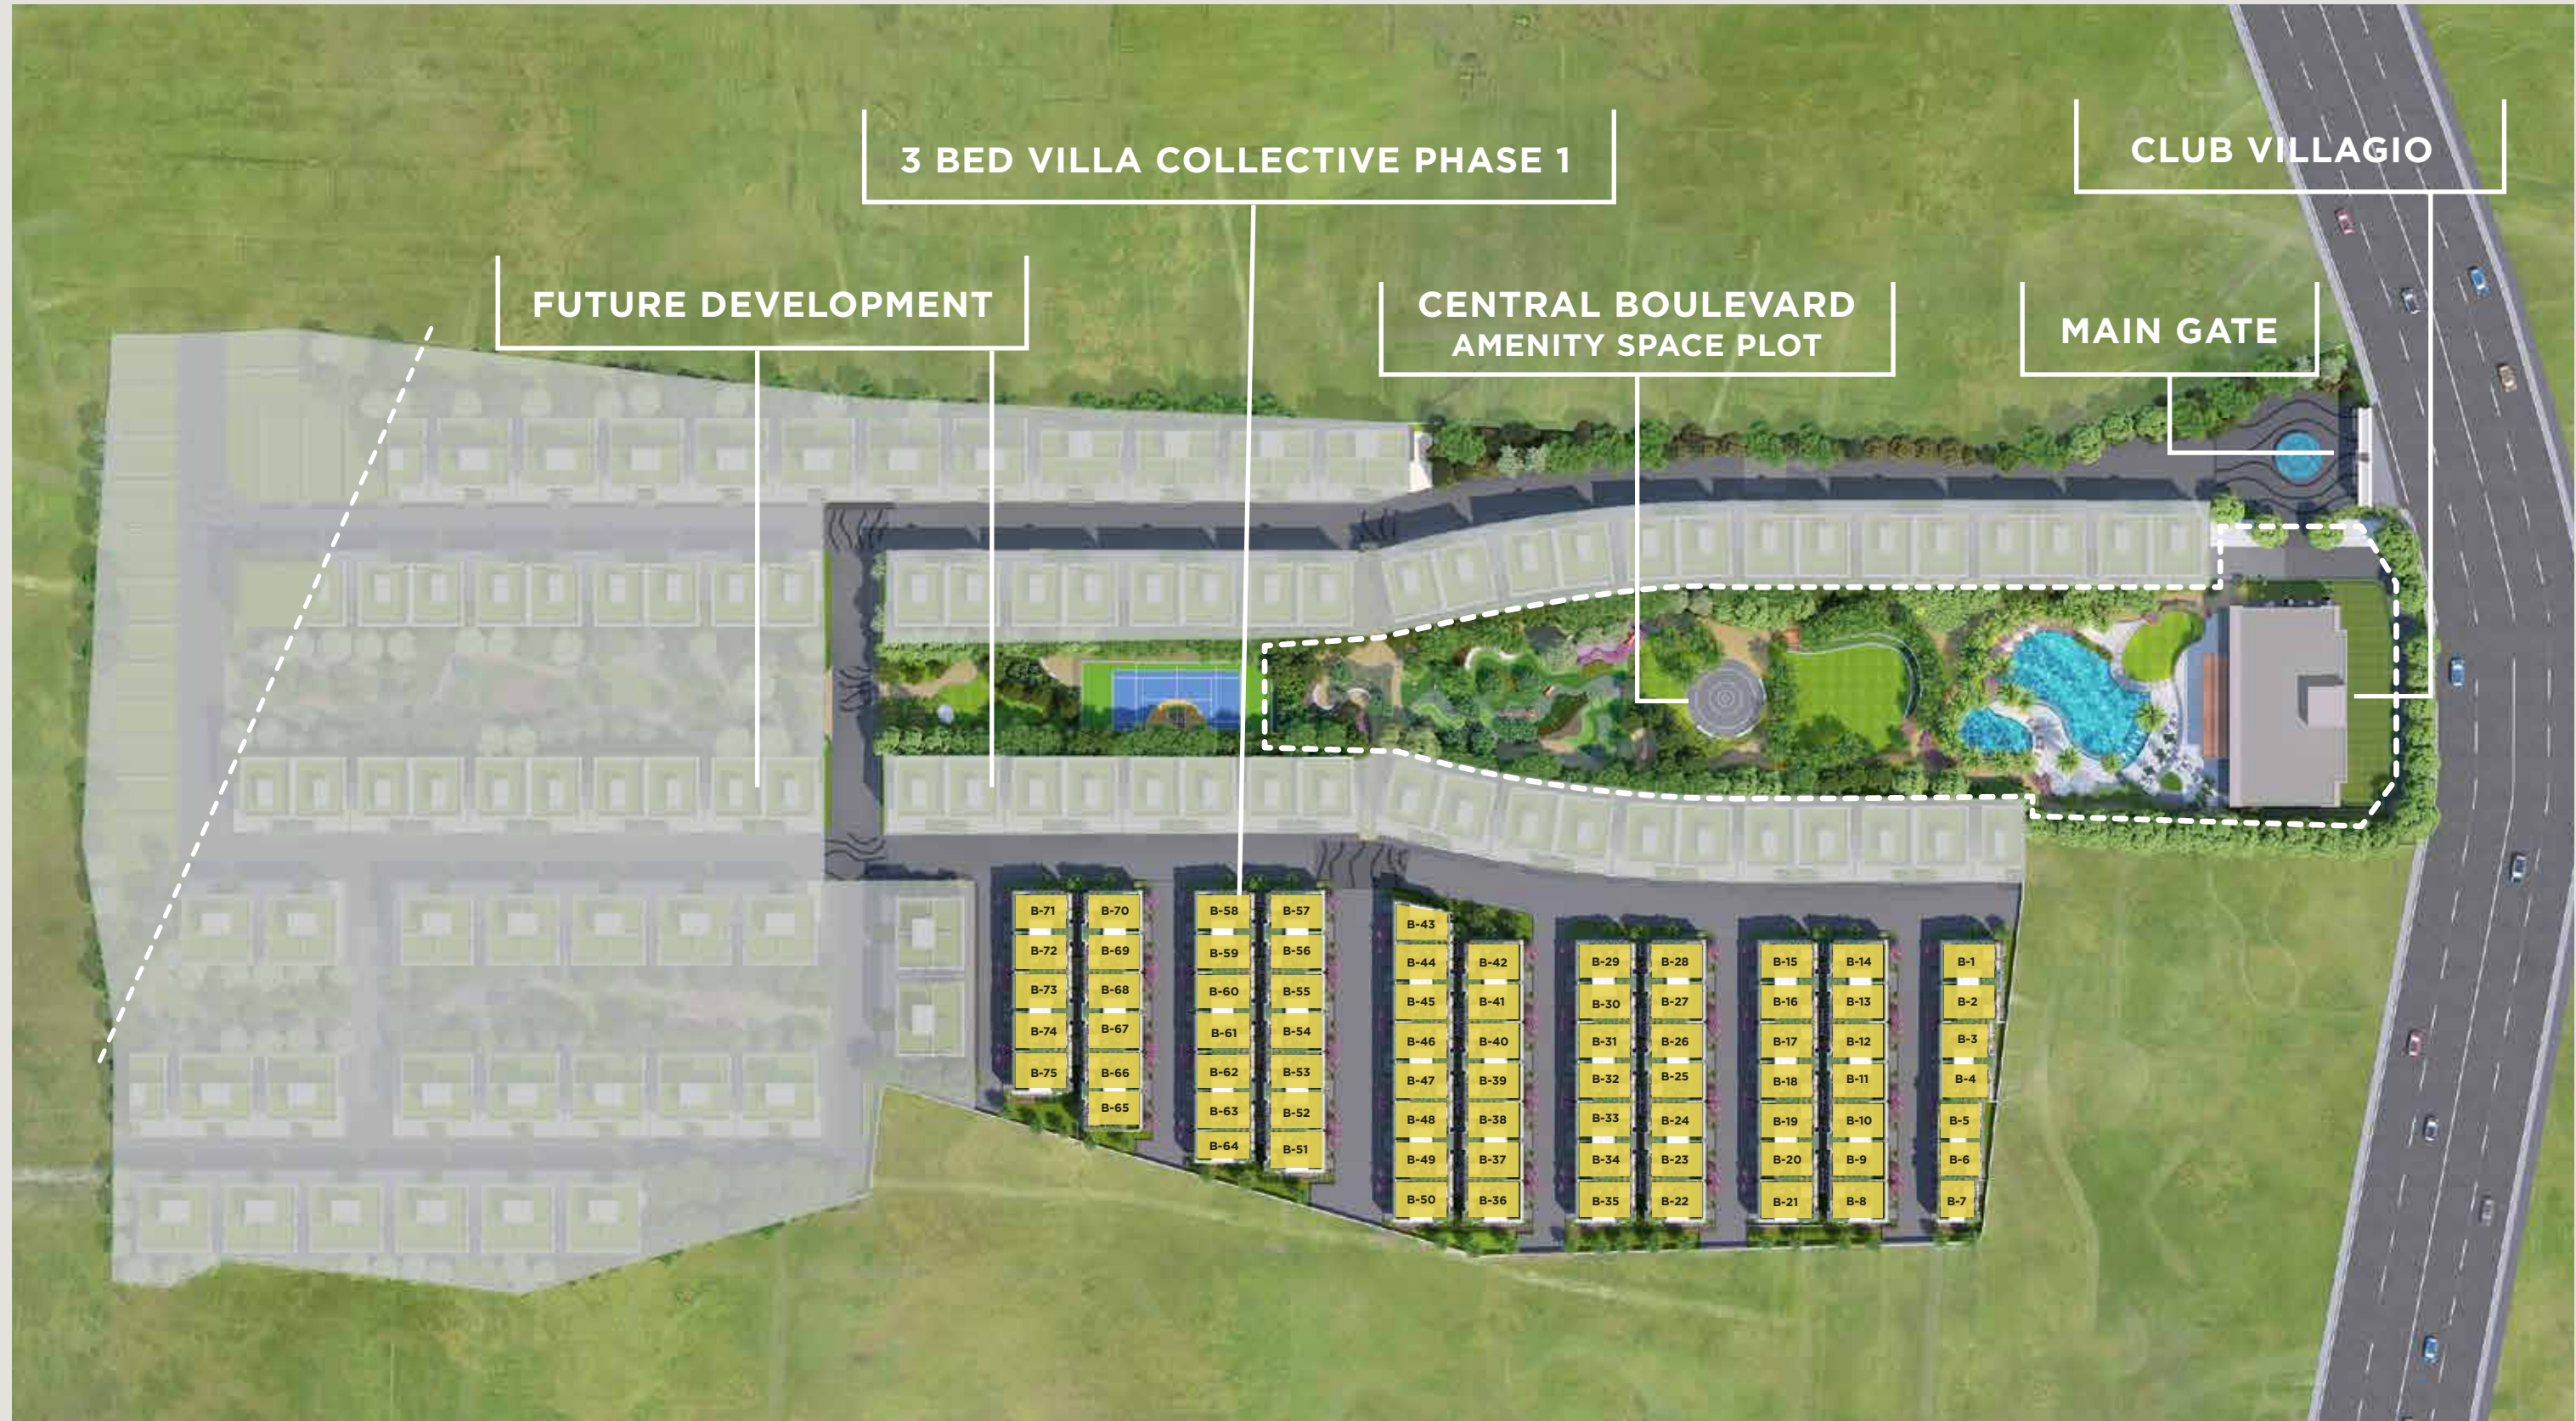

**COMPLETED PROJECTS**

**Supreme Amadore** - Baner, Pune

**Supreme Adimaa** - Boat Club Road, Pune

**Supreme Art Veda** - Pali Hill, Mumbai

**Supreme Lakehomes** - Powai, Mumbai

**Supreme 19** - Lokhandwala - Mumbai

# MASTER PLAN LAYOUT

**SUPREME**

Bringing Spaces To Life

Site Address: Gat No. 248, 249, 250, 251, 254, Dehu Shirgaon Road,  
near Daffodils society, Somatane, Pune 410506. Contact: 90164 87220

**[supremeuniversal.in](http://supremeuniversal.in)**