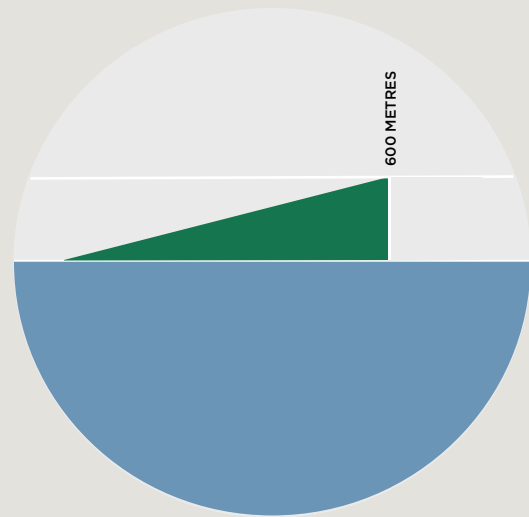

Image for representational purposes only

Image for representational purposes only

**PERCHED 600 METRES  
ABOVE SEA LEVEL, AT THE SAME HEIGHT  
AS LONAVALA.**

**WIND-SWEPT BY THE PURE, COOL AIR  
OF THE SAHYADRI.**

## **AN EXPERIENCE CALLED SOMATANE.**

Somatane enjoys a bevy of natural advantages. It sits perched at a height of 600 metres above sea level, which is the same height as Lonavala.

With this height comes a cool climate and winds full of the pure air of the nearby Sahyadris.