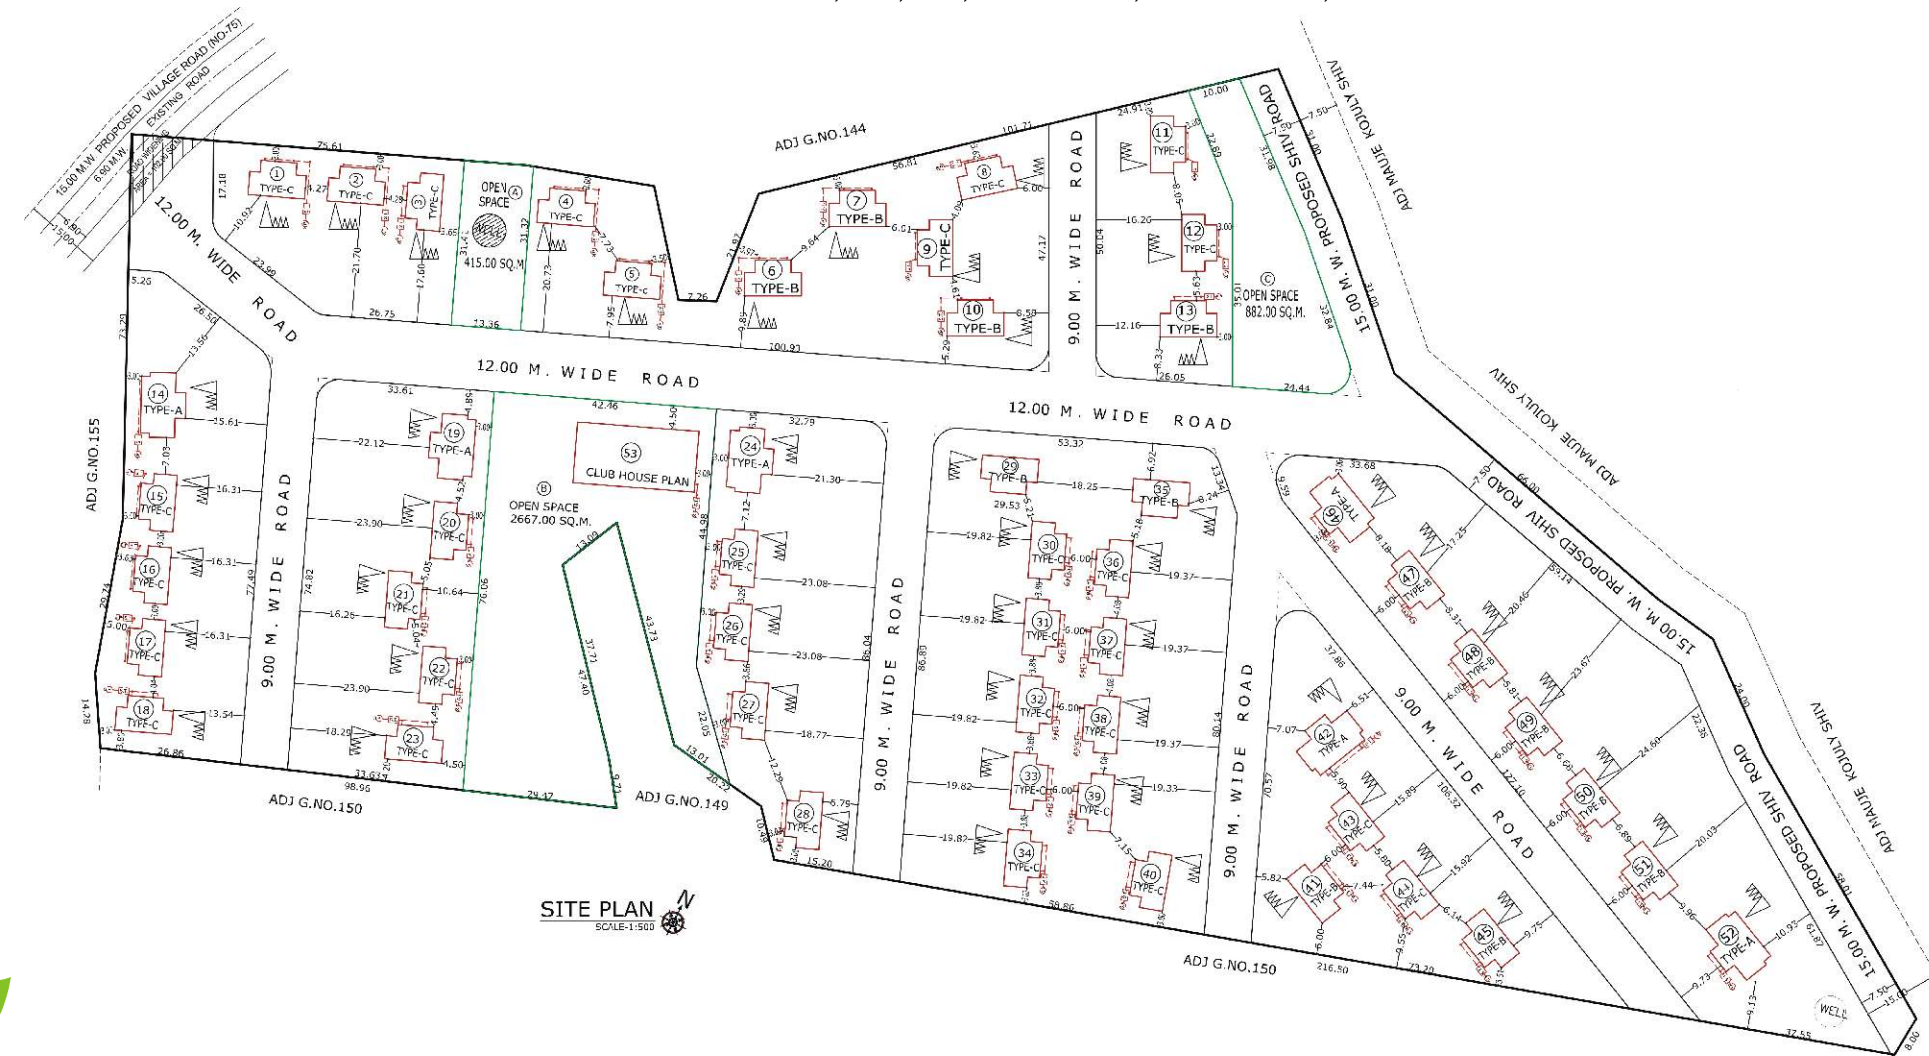

Growth
euphoria
Riverside

SITE ADDRESS : G. No. 145, 146, 148, Vil. : Kharoli, Tal. : Trimbak, Dist. : Nashik.

SITE PLAN
 SCALE: 1:500

About Groworth

When it comes to investing in real estate, trust and transparency are the key points that influence a decision. Clear titled papers, location, service, and client communication are some things that help develop a strong bond between the customers and the company. Groworth has always abided by this philosophy and believes that trustworthy relations form the essence of success, not the statistical growth figures.