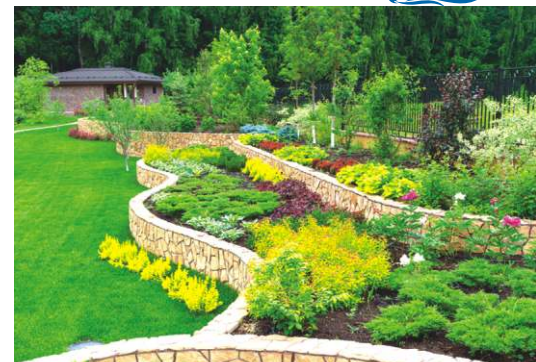

Growth
euphoria
Riverside