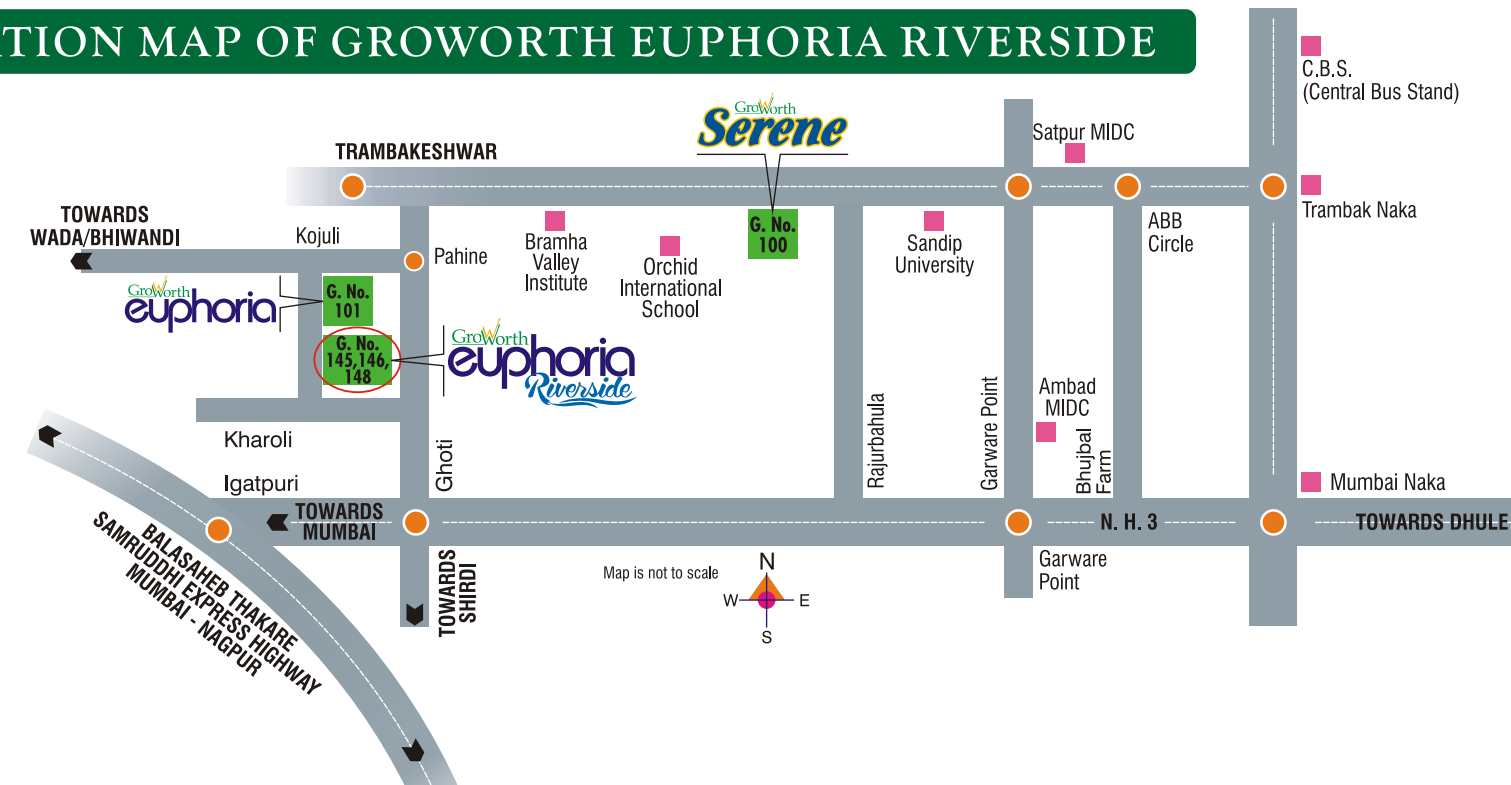

About Groworth

When it comes to investing in real estate, trust and transparency are the key points that influence a decision. Clear titled papers, location, service, and client communication are some things that help develop a strong bond between the customers and the company. Groworth has always abided by this philosophy and believes that trustworthy relations form the essence of success, not the statistical growth figures.

That is why you will find every member associated with our group genuinely interested in providing you the exact property you want to buy, according to your budget and viewpoint.

So, if you want to invest in a place that offers scenic views, purely natural surroundings, and urban amenities, where you can share love and joy and create your own stories of happiness, Groworth Euphoria Riverside is just the place you are looking for!

LOCATION MAP OF GROWORTH EUPHORIA RIVERSIDE