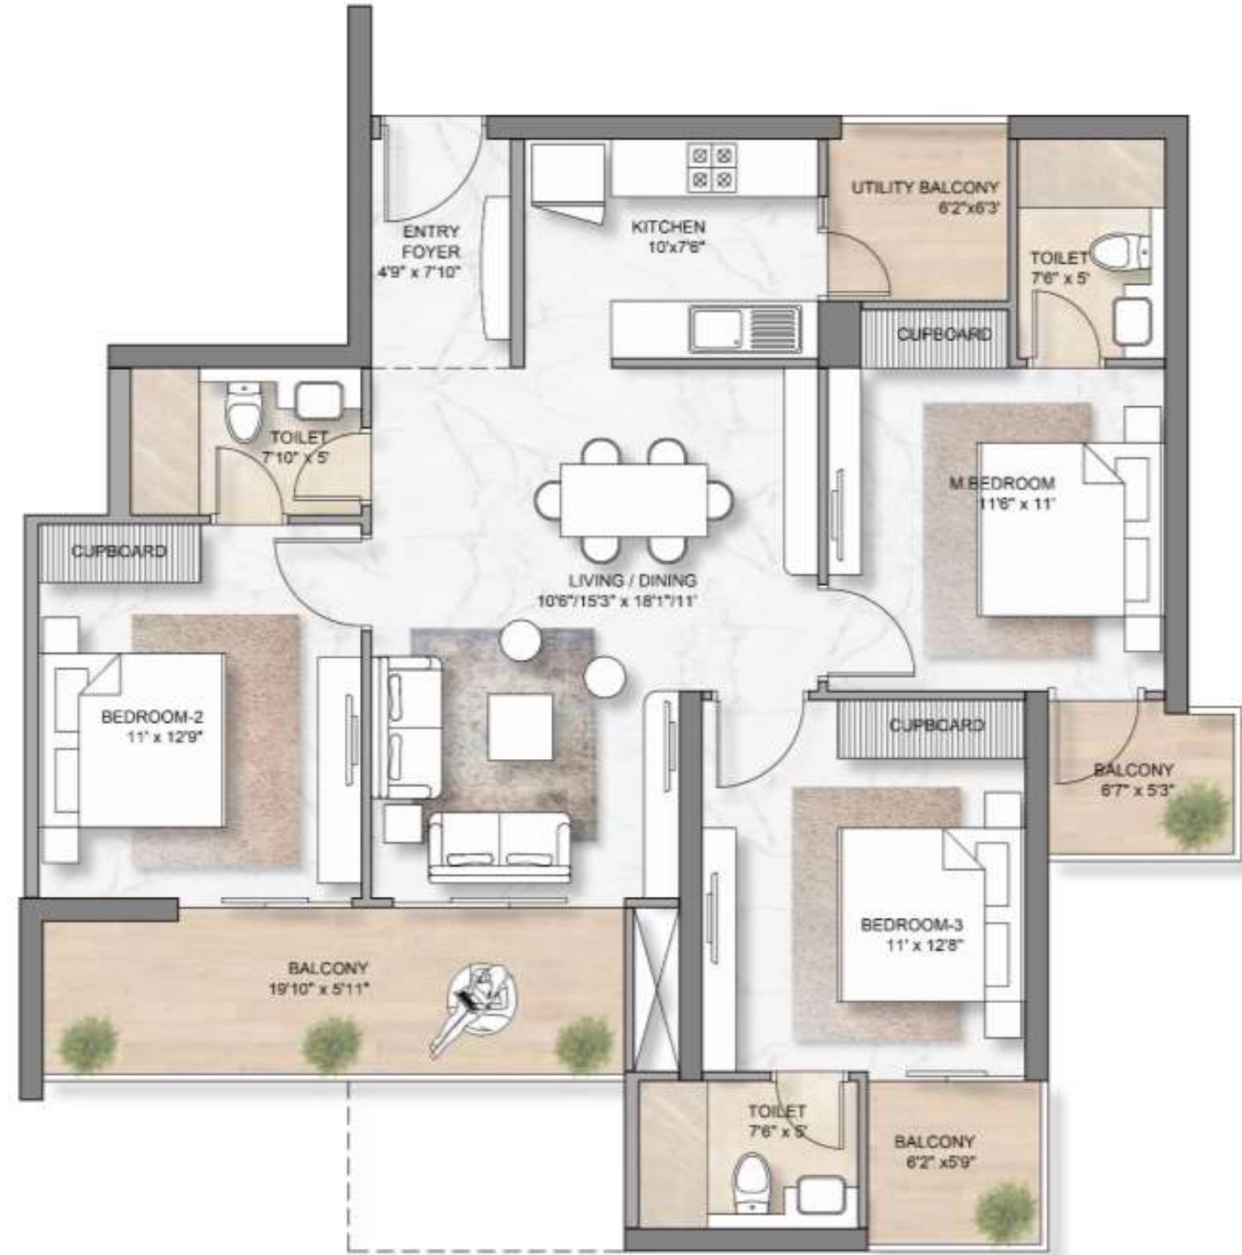

THOUGHTFULLY DESIGNED LAKE, AN UNPARALLEL EXPERIENCE WITH NATURE

A MAGNANIMOUS 40,000 SQ. FT. OF AMENITIES

LOCATED ON THE DWARKA EXPRESSWAY, WELL CONNECTED TO THE AIRPORT

UNIT PLANS

3 BHK
LUXURY RESIDENCES

1,555 sq.ft.

UNIT PLANS

3 BHK+STUDY
LUXURY RESIDENCES

1,795 sq.ft.

UNIT PLANS

3 BHK+STUDY+SQ
LUXURY RESIDENCES

2,050 sq.ft.

UNIT PLANS

4 BHK+SQ
LUXURY RESIDENCES

2,270 sq.ft.

T
R
E
E
O
F
L
I
F
E

UNIT PLANS

4 BHK+STUDY+SQ
LUXURY RESIDENCES

2,525 sq.ft.

SPECIFICATIONS

LUSH GREENS &
WATER-BODIES