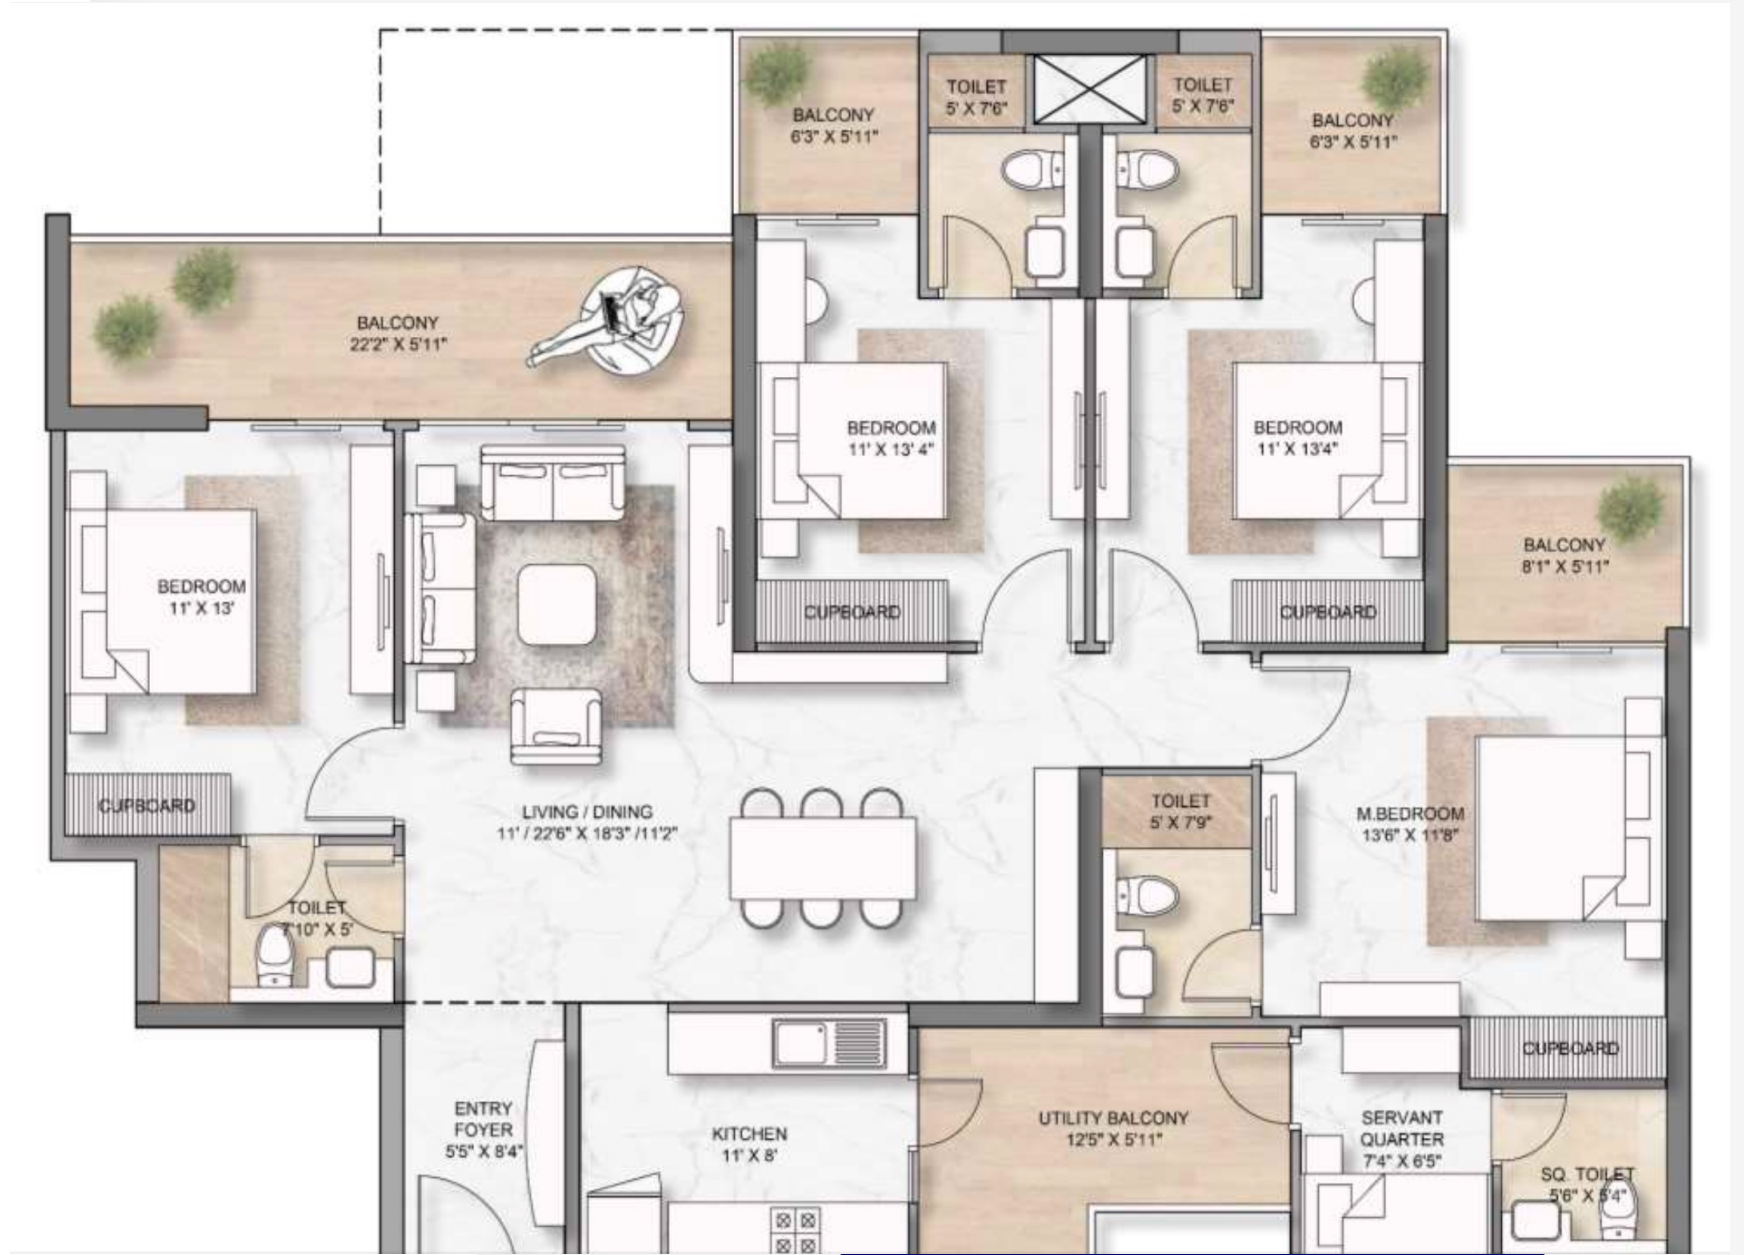

THOUGHTFULLY DESIGNED LAKE, AN UNPARALLEL EXPERIENCE WITH NATURE

A MAGNANIMOUS 40,000 SQ. FT. OF AMENITIES

LOCATED ON THE DWARKA EXPRESSWAY, WELL CONNECTED TO THE AIRPORT

UNIT PLANS

3 BHK
LUXURY RESIDENCES

1,555 sq.ft.

UNIT PLANS

3 BHK+STUDY
LUXURY RESIDENCES

1,795 sq.ft.

UNIT PLANS

3 BHK+STUDY+SQ
LUXURY RESIDENCES

2,050 sq.ft.

UNIT PLANS

4 BHK+SQ
LUXURY RESIDENCES

2,270 sq.ft.

T
R
E
E
O
F
L
I
F
E

UNIT PLANS

4 BHK+STUDY+SQ
LUXURY RESIDENCES

2,525 sq.ft.

SPECIFICATIONS

LUSH GREENS &
WATER-BODIES