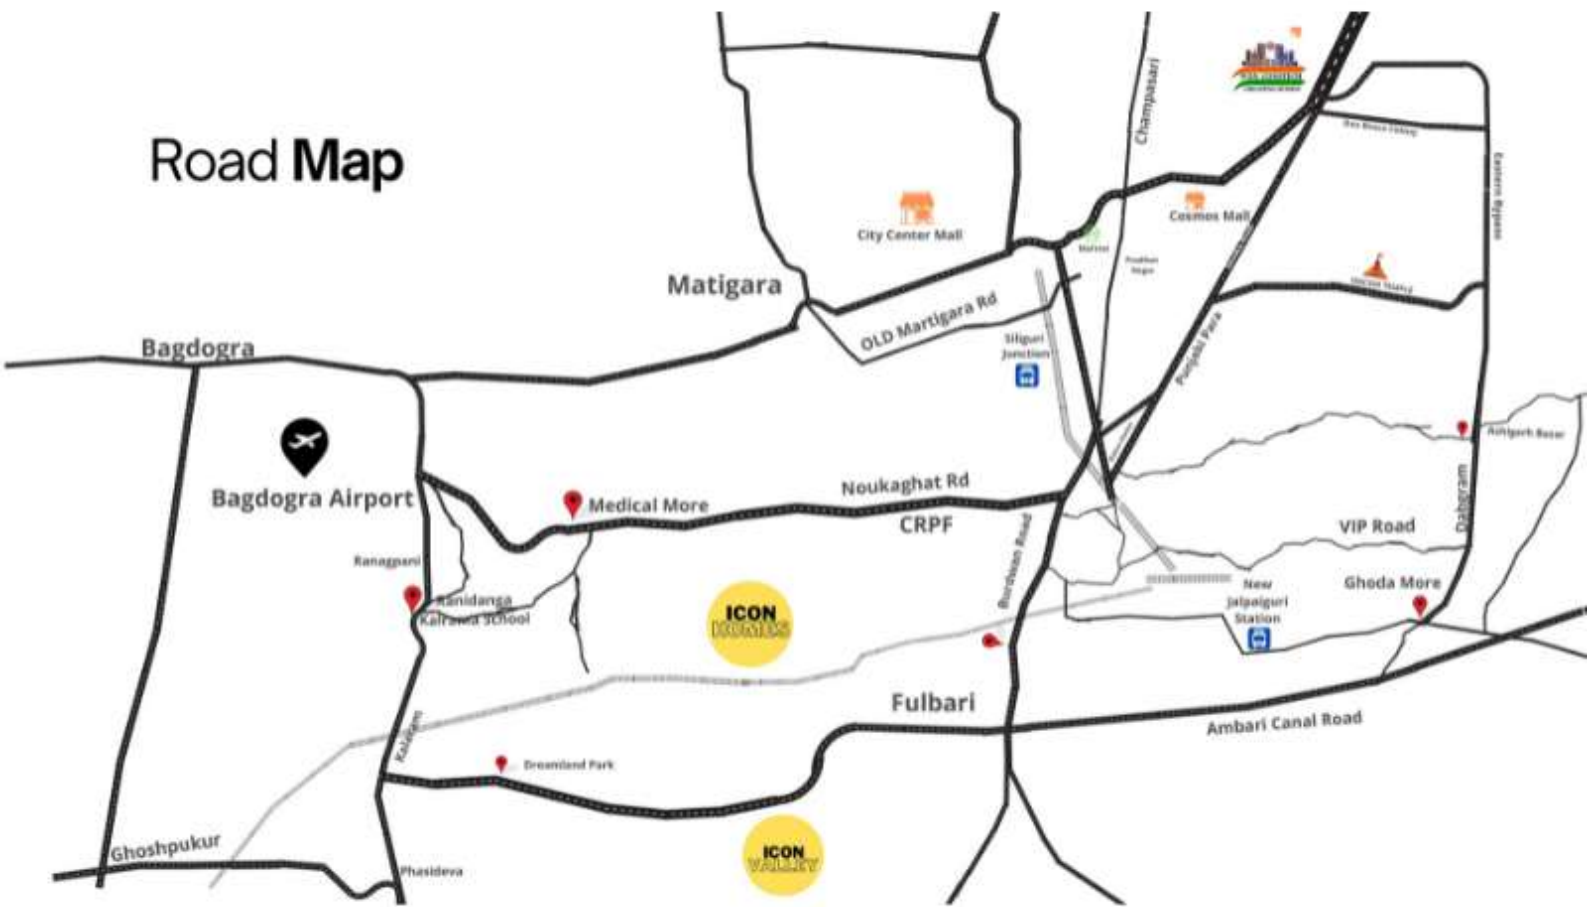

Easy Installment Plan : 12 Months

STAGE	CHARGES
Booking	5% of BSP
At time of Registry	65% of BSP
Within Next 11 months	30% of BSP
TOTAL	100 % of BSP

Terms :

- Two Sided Open / Corner / Park Facing Plots : Additional 10 % of BSP
- Three Sided Open Plot : Additional 15 % of BSP

Note :

- Registration Amount & Documentation Charges are Payable by the Customer only

Road Map

Important Distance From Icon Homes

- Sukuna Station - 6.8 km
- Bagdogra International Airport - 6.3 km
- North Bengal Medical college and Hospital - 2.9 km
- Siliguri Refinery Limited - 3.7 km
- Rangapnai Post Office - 3.5 km
- Siliguri Junction - 9.4 km
- New Jalpaiguri Station - 6 km
- Siliguri Bus Station - 9.3 km
- Don Bosco School Siliguri - 12.7 km
- Fulbari Chowk - 3.5 km
- NH 27 - 2.5 km