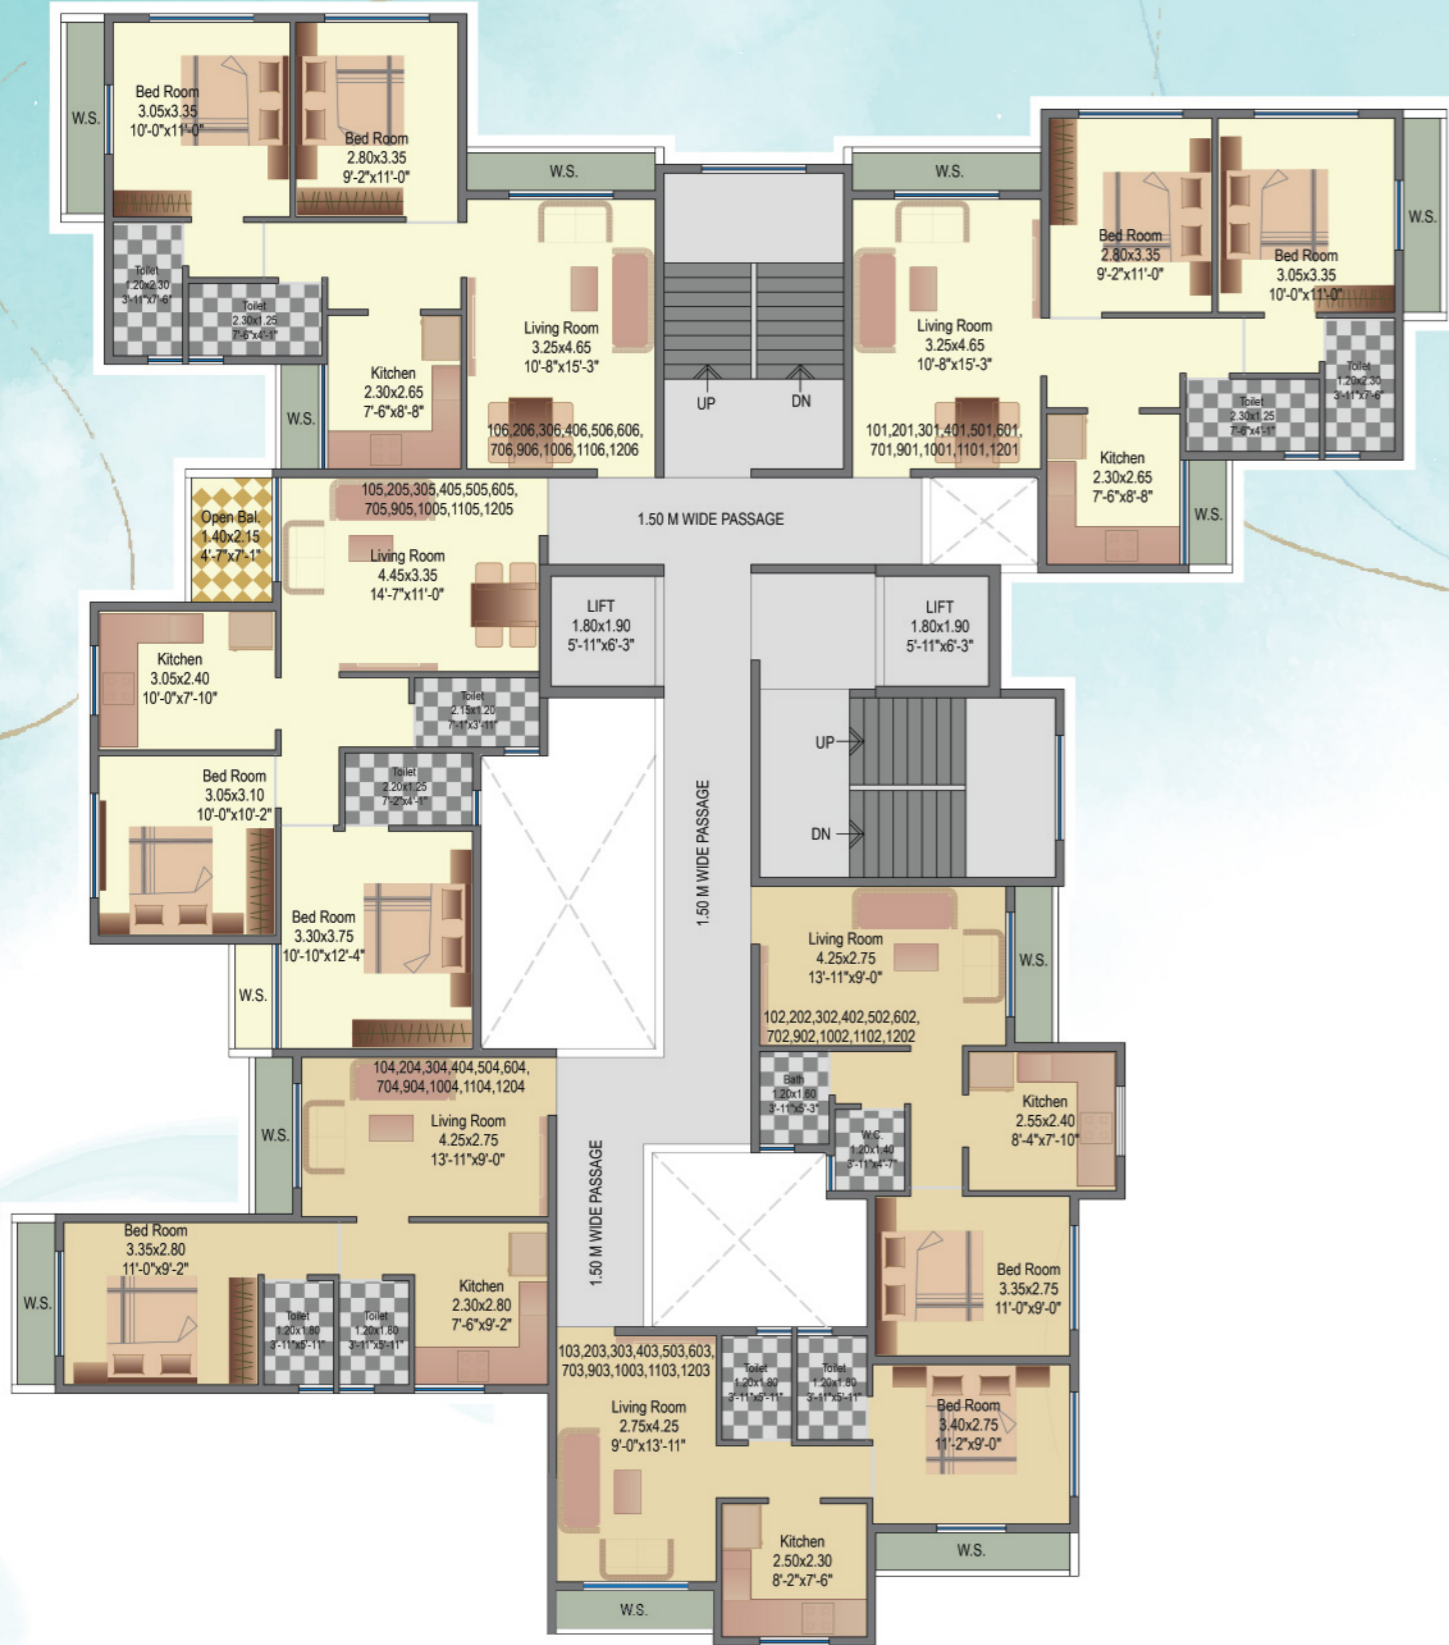

THE PROJECT HIGHLIGHTS

20 Acre Township | 2000+ Units

1 & 2 BHK Valley Flats with Ultra-modern Amenities

Centrally located Grand Clubhouse on 1 acre

Located besides famous Zenith Waterfall

Upcoming CBSE Board School

SPACIOUS 1-2 BHK FLATS

WITH LIFESTYLE AMENITIES

AVYUKTA

TYPICAL 1st to 7th, 9th to 11th, 12th FLOOR PLAN

AVYUKTA

8th FLOOR PLAN

KRISHNA — VALLEY —

Nature's own abode