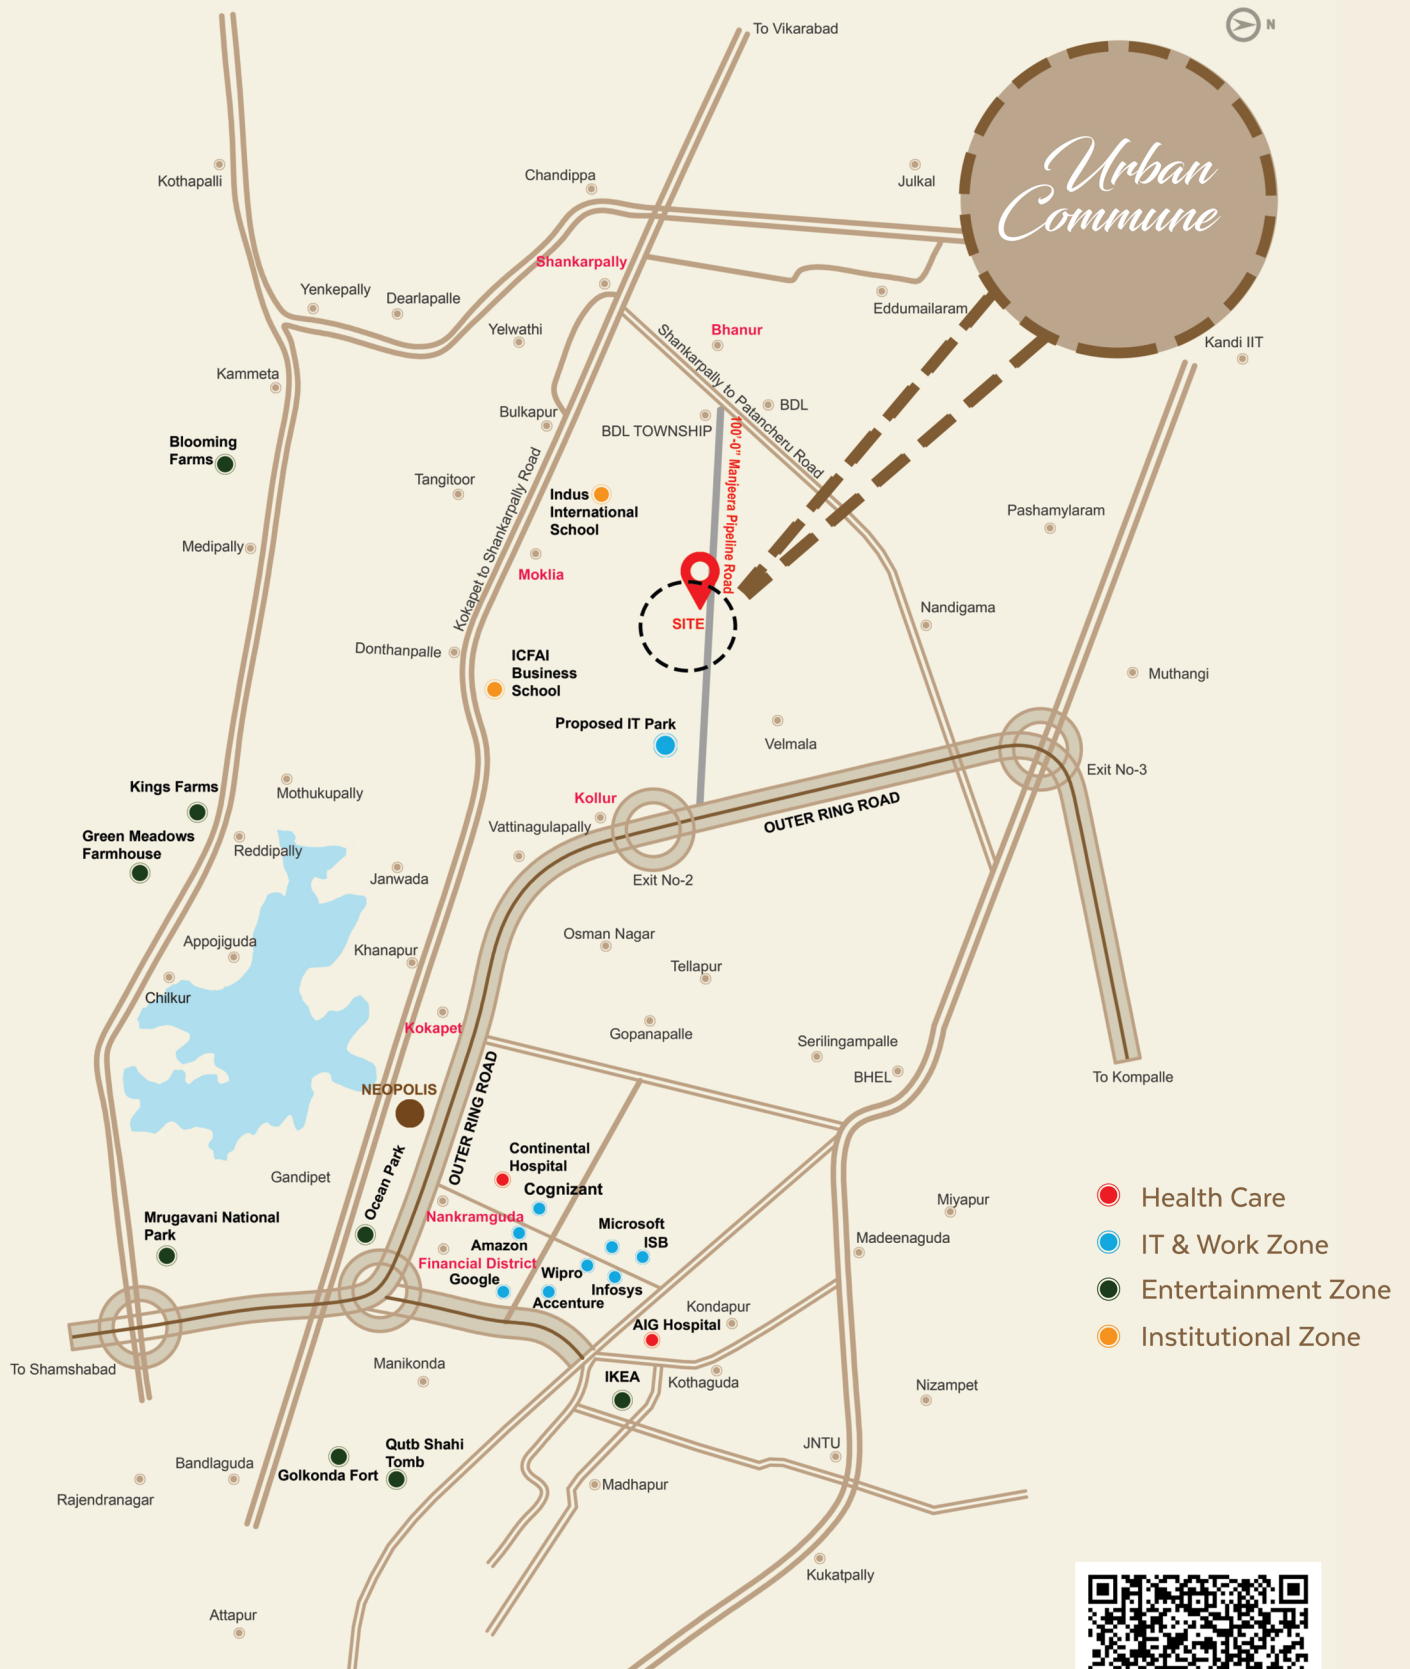

www.urbancommune.co.in

LOCATION HIGHLIGHTS

- 25 Minutes drive from Neo Polis SEZ, Kokapet
- 30 Minutes drive from Financial District, Gachibowli, Hyderabad
- 10 Minutes drive from Bombay Highway
- 5 Minutes from Bharat Dynamics Limited (BDL)
- 5 Minutes drive to Mokila
- 10 minutes drive to ORR

Scan to reach site location

www.urbancommune.co.in