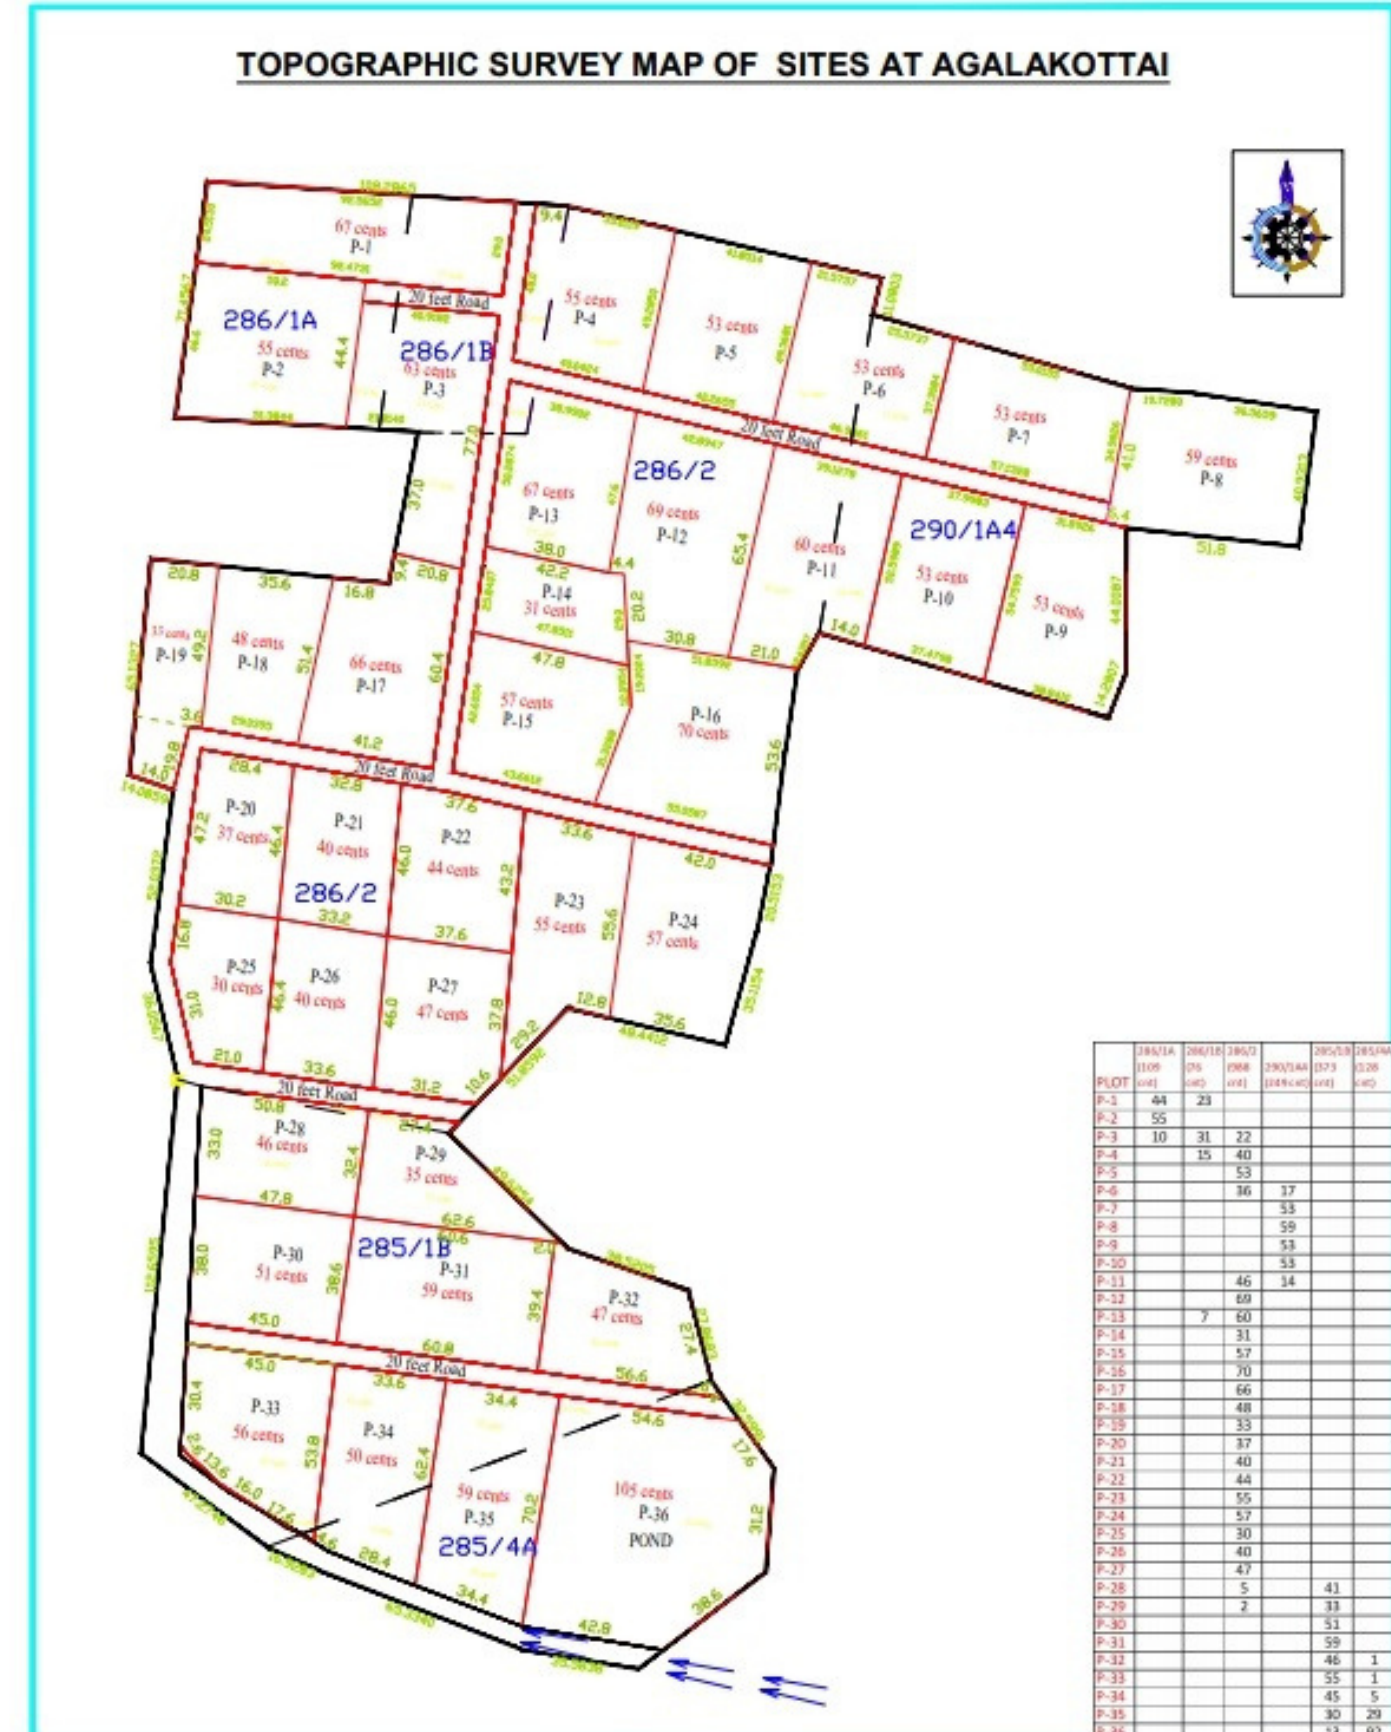

"Breathe Fresh Air, Engage In Farming, Weekend Gateway, And A Picnic Spots At Your Own Abode Of Heritage

Selection Of Land and Plants by Customer

Buyers can choose from land parcels sized 0.25 acre, 0.5 acre, and 1 acre each . Once they become land-owners, they can select crops (seasonal fruits and vegetables) and timber (teak, sandalwood, mahogany, Melia Dubia) that they wish to cultivate on the plot.

Ammenities

- 24x7 Security With Guards & CCTV Surveillance
- all round fencing
- Swimming pool
- Common Kitchen area with Function Hall
- Indoor Games
- Basket ball Court
- Chidrens paly area

m 2

IBBANI LAYOUT MAP

IBBANI
Its Your Dream Farm...

Actual Image Of Our IBBANI PROJECT

SVR FARMS

SVR FARMS IBBANI LOCATION MAP

IBBANI

Contact Us

Reach out to us for inquiries or comments.

9845959397/9986410709