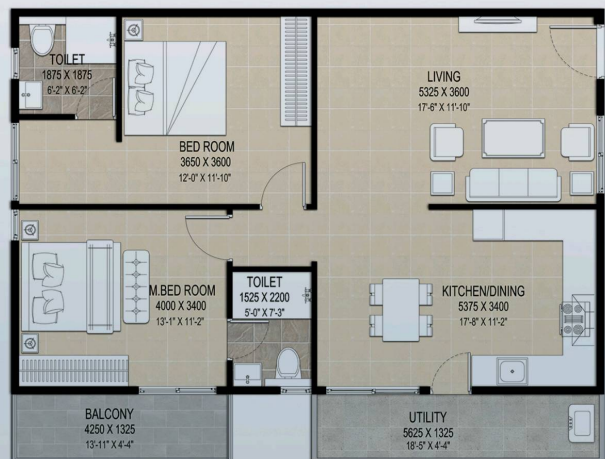

ADVAITA'S VIBHA

The Home

— should be the —
treasure chest of living

HMDA & RERA Approved Project

www.advaitaproperties.com

Master Plan

East Corner Facing 2BHK
Unit -1 (1214 Sq.ft)

East Facing 2BHK
Unit-2 (1315 Sq.ft)

East Corner Facing 3BHK
Unit-3 (1990 Sq.ft)

West Facing 3BHK
Unit-4 (1825 Sq.ft)

West Corner Facing 2BHK
Unit-6 (1025 Sq.ft)

East Facing 3BHK
Unit- 5 (1695 Sq.ft)

West Corner Facing 3BHK
Unit-7 (1975 Sq.ft)

North Facing 3BHK
Unit-8 (1690 Sq.ft)

North Facing 3BHK
Unit-9 (1570 Sq.ft)

East Facing 2BHK
Unit-10 (1315 Sq.ft)

East Facing 2BHK
Unit-11 (1225 Sq.ft)

East Facing 2BHK
Unit-12 (1330 Sq.ft)

Amenities

Multi Purpose Hall