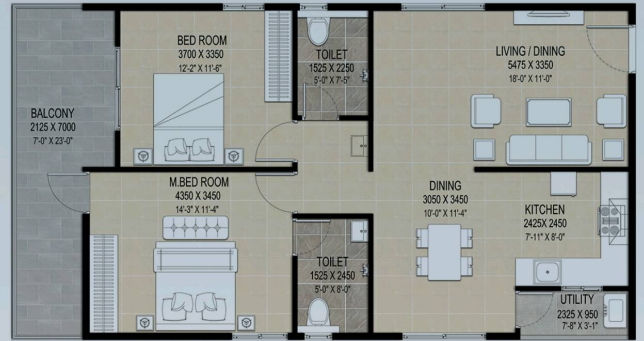

ADVAITA'S VIBHA

The Home

— should be the —
treasure chest of living

HMDA & RERA Approved Project

www.advaitaproperties.com

Master Plan

East Corner Facing 2BHK
Unit -1 (1214 Sq.ft)

East Facing 2BHK
Unit-2 (1315 Sq.ft)

East Corner Facing 3BHK
Unit-3 (1990 Sq.ft)

West Facing 3BHK
Unit-4 (1825 Sq.ft)

West Corner Facing 2BHK
Unit-6 (1025 Sq.ft)

East Facing 3BHK
Unit- 5 (1695 Sq.ft)

West Corner Facing 3BHK
Unit-7 (1975 Sq.ft)

North Facing 3BHK
Unit-8 (1690 Sq.ft)

North Facing 3BHK
Unit-9 (1570 Sq.ft)

East Facing 2BHK
Unit-10 (1315 Sq.ft)

East Facing 2BHK
Unit-11 (1225 Sq.ft)

East Facing 2BHK
Unit-12 (1330 Sq.ft)

Amenities

Multi Purpose Hall