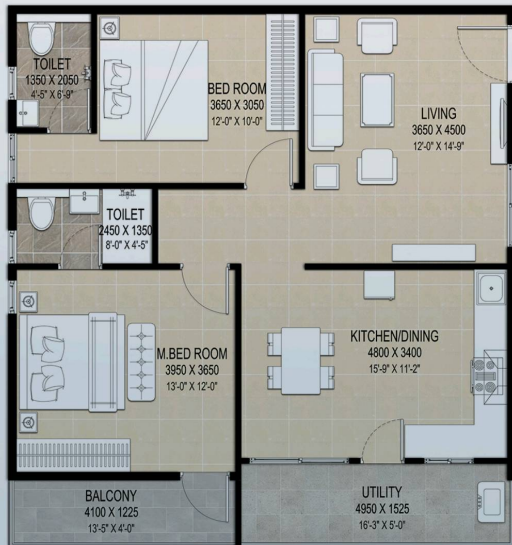

ADVAITA'S VIBHA

The Home

— should be the —
treasure chest of living

HMDA & RERA Approved Project

www.advaitaproperties.com

Master Plan

East Corner Facing 2BHK
Unit -1 (1214 Sq.ft)

East Facing 2BHK
Unit-2 (1315 Sq.ft)

East Corner Facing 3BHK
Unit-3 (1990 Sq.ft)

West Facing 3BHK
Unit-4 (1825 Sq.ft)

West Corner Facing 2BHK
Unit-6 (1025 Sq.ft)

East Facing 3BHK
Unit- 5 (1695 Sq.ft)

West Corner Facing 3BHK
Unit-7 (1975 Sq.ft)

North Facing 3BHK
Unit-8 (1690 Sq.ft)

North Facing 3BHK
Unit-9 (1570 Sq.ft)

East Facing 2BHK
Unit-10 (1315 Sq.ft)

East Facing 2BHK
Unit-11 (1225 Sq.ft)

East Facing 2BHK
Unit-12 (1330 Sq.ft)

Amenities

Multi Purpose Hall