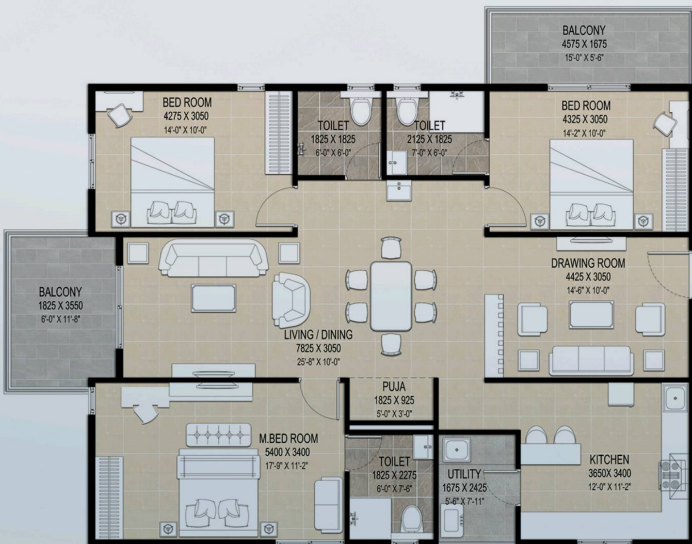

ADVAITA'S VIBHA

The Home

— should be the —
treasure chest of living

HMDA & RERA Approved Project

www.advaitaproperties.com

Master Plan

East Corner Facing 2BHK
Unit -1 (1214 Sq.ft)

East Facing 2BHK
Unit-2 (1315 Sq.ft)

East Corner Facing 3BHK
Unit-3 (1990 Sq.ft)

West Facing 3BHK
Unit-4 (1825 Sq.ft)

West Corner Facing 2BHK
Unit-6 (1025 Sq.ft)

East Facing 3BHK
Unit- 5 (1695 Sq.ft)

West Corner Facing 3BHK
Unit-7 (1975 Sq.ft)

North Facing 3BHK
Unit-8 (1690 Sq.ft)

North Facing 3BHK
Unit-9 (1570 Sq.ft)

East Facing 2BHK
Unit-10 (1315 Sq.ft)

East Facing 2BHK
Unit-11 (1225 Sq.ft)

East Facing 2BHK
Unit-12 (1330 Sq.ft)

Amenities

Multi Purpose Hall