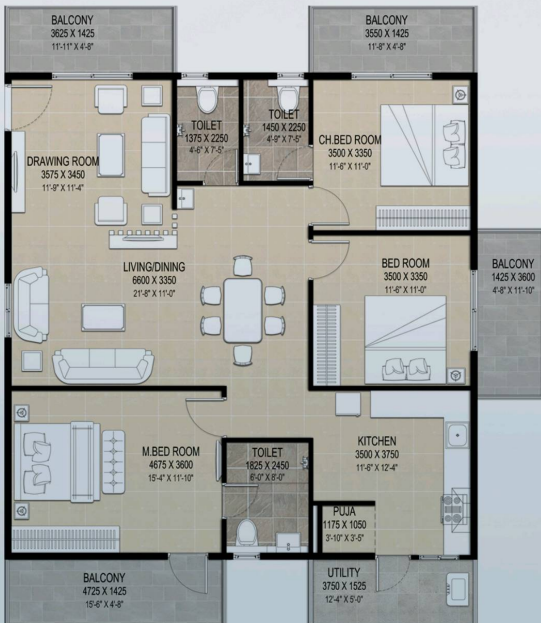

ADVAITA'S VIBHA

The Home

— should be the —
treasure chest of living

HMDA & RERA Approved Project

www.advaitaproperties.com

Master Plan

East Corner Facing 2BHK
Unit -1 (1214 Sq.ft)

East Facing 2BHK
Unit-2 (1315 Sq.ft)

East Corner Facing 3BHK
Unit-3 (1990 Sq.ft)

West Facing 3BHK
Unit-4 (1825 Sq.ft)

West Corner Facing 2BHK
Unit-6 (1025 Sq.ft)

East Facing 3BHK
Unit- 5 (1695 Sq.ft)

West Corner Facing 3BHK
Unit-7 (1975 Sq.ft)

North Facing 3BHK
Unit-8 (1690 Sq.ft)

North Facing 3BHK
Unit-9 (1570 Sq.ft)

East Facing 2BHK
Unit-10 (1315 Sq.ft)

East Facing 2BHK
Unit-11 (1225 Sq.ft)

East Facing 2BHK
Unit-12 (1330 Sq.ft)

Amenities

Multi Purpose Hall