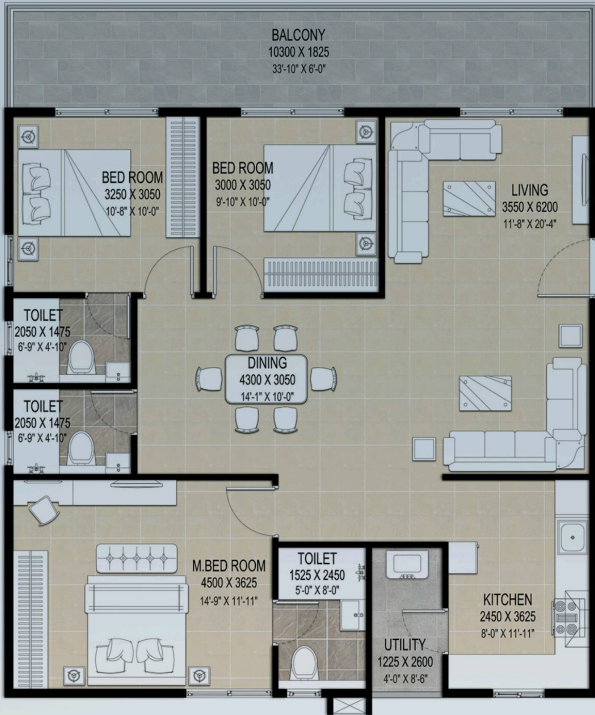

ADVAITA'S VIBHA

The Home

— should be the —
treasure chest of living

HMDA & RERA Approved Project

www.advaitaproperties.com

Master Plan

East Corner Facing 2BHK
Unit -1 (1214 Sq.ft)

East Facing 2BHK
Unit-2 (1315 Sq.ft)

East Corner Facing 3BHK
Unit-3 (1990 Sq.ft)

West Facing 3BHK
Unit-4 (1825 Sq.ft)

West Corner Facing 2BHK
Unit-6 (1025 Sq.ft)

East Facing 3BHK
Unit- 5 (1695 Sq.ft)

West Corner Facing 3BHK
Unit-7 (1975 Sq.ft)

North Facing 3BHK
Unit-8 (1690 Sq.ft)

North Facing 3BHK
Unit-9 (1570 Sq.ft)

East Facing 2BHK
Unit-10 (1315 Sq.ft)

East Facing 2BHK
Unit-11 (1225 Sq.ft)

East Facing 2BHK
Unit-12 (1330 Sq.ft)

Amenities

Multi Purpose Hall