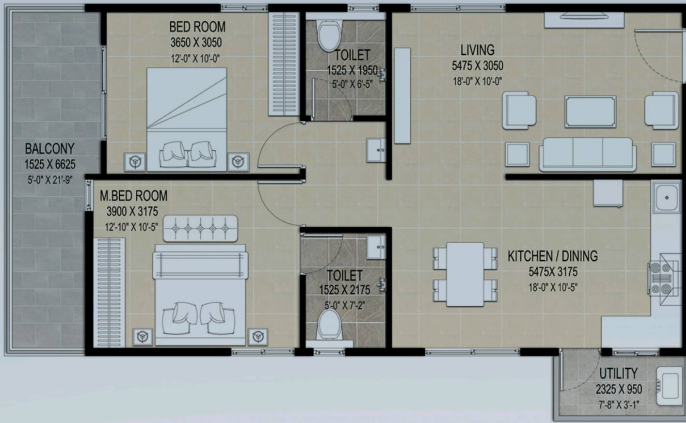

ADVAITA'S VIBHA

The Home

— should be the —
treasure chest of living

HMDA & RERA Approved Project

www.advaitaproperties.com

Master Plan

East Corner Facing 2BHK
Unit -1 (1214 Sq.ft)

East Facing 2BHK
Unit-2 (1315 Sq.ft)

East Corner Facing 3BHK
Unit-3 (1990 Sq.ft)

West Facing 3BHK
Unit-4 (1825 Sq.ft)

West Corner Facing 2BHK
Unit-6 (1025 Sq.ft)

East Facing 3BHK
Unit- 5 (1695 Sq.ft)

West Corner Facing 3BHK
Unit-7 (1975 Sq.ft)

North Facing 3BHK
Unit-8 (1690 Sq.ft)

North Facing 3BHK
Unit-9 (1570 Sq.ft)

East Facing 2BHK
Unit-10 (1315 Sq.ft)

East Facing 2BHK
Unit-11 (1225 Sq.ft)

East Facing 2BHK
Unit-12 (1330 Sq.ft)

Amenities

Multi Purpose Hall