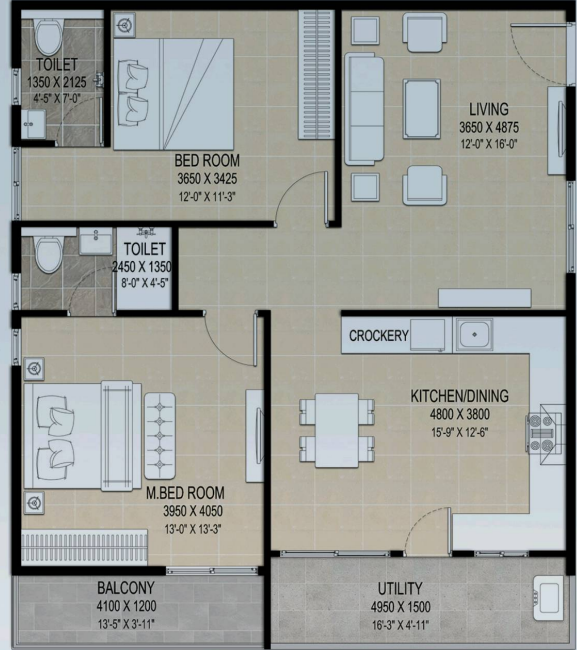

ADVAITA'S VIBHA

The Home

— should be the —
treasure chest of living

HMDA & RERA Approved Project

www.advaitaproperties.com

Master Plan

East Corner Facing 2BHK
Unit -1 (1214 Sq.ft)

East Facing 2BHK
Unit-2 (1315 Sq.ft)

East Corner Facing 3BHK
Unit-3 (1990 Sq.ft)

West Facing 3BHK
Unit-4 (1825 Sq.ft)

West Corner Facing 2BHK
Unit-6 (1025 Sq.ft)

East Facing 3BHK
Unit- 5 (1695 Sq.ft)

West Corner Facing 3BHK
Unit-7 (1975 Sq.ft)

North Facing 3BHK
Unit-8 (1690 Sq.ft)

North Facing 3BHK
Unit-9 (1570 Sq.ft)

East Facing 2BHK
Unit-10 (1315 Sq.ft)

East Facing 2BHK
Unit-11 (1225 Sq.ft)

East Facing 2BHK
Unit-12 (1330 Sq.ft)

Amenities

Multi Purpose Hall