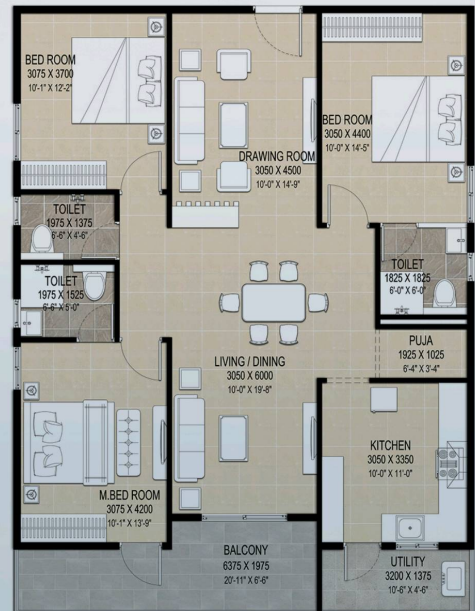

ADVAITA'S VIBHA

The Home

— should be the —
treasure chest of living

HMDA & RERA Approved Project

www.advaitaproperties.com

Master Plan

East Corner Facing 2BHK
Unit -1 (1214 Sq.ft)

East Facing 2BHK
Unit-2 (1315 Sq.ft)

East Corner Facing 3BHK
Unit-3 (1990 Sq.ft)

West Facing 3BHK
Unit-4 (1825 Sq.ft)

West Corner Facing 2BHK
Unit-6 (1025 Sq.ft)

East Facing 3BHK
Unit- 5 (1695 Sq.ft)

West Corner Facing 3BHK
Unit-7 (1975 Sq.ft)

North Facing 3BHK
Unit-8 (1690 Sq.ft)

North Facing 3BHK
Unit-9 (1570 Sq.ft)

East Facing 2BHK
Unit-10 (1315 Sq.ft)

East Facing 2BHK
Unit-11 (1225 Sq.ft)

East Facing 2BHK
Unit-12 (1330 Sq.ft)

Amenities

Multi Purpose Hall