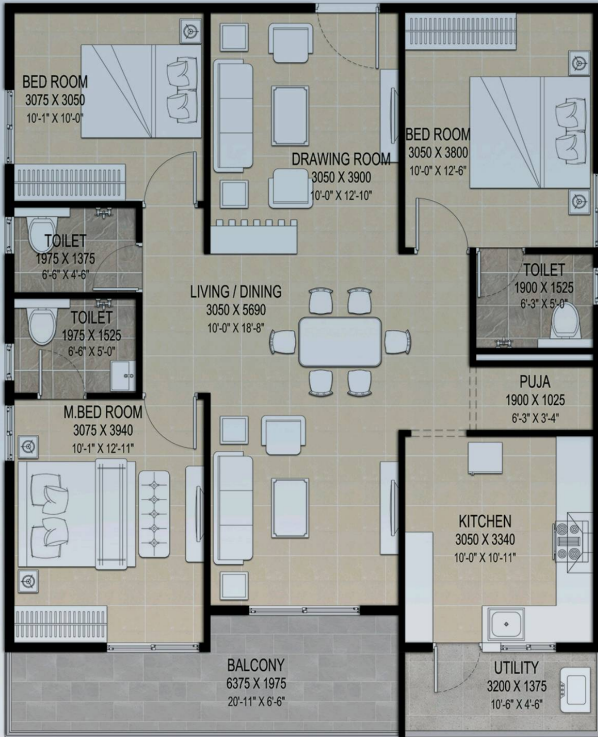

ADVAITA'S VIBHA

The Home

— should be the —
treasure chest of living

HMDA & RERA Approved Project

www.advaitaproperties.com

Master Plan

East Corner Facing 2BHK
Unit -1 (1214 Sq.ft)

East Facing 2BHK
Unit-2 (1315 Sq.ft)

East Corner Facing 3BHK
Unit-3 (1990 Sq.ft)

West Facing 3BHK
Unit-4 (1825 Sq.ft)

West Corner Facing 2BHK
Unit-6 (1025 Sq.ft)

East Facing 3BHK
Unit- 5 (1695 Sq.ft)

West Corner Facing 3BHK
Unit-7 (1975 Sq.ft)

North Facing 3BHK
Unit-8 (1690 Sq.ft)

North Facing 3BHK
Unit-9 (1570 Sq.ft)

East Facing 2BHK
Unit-10 (1315 Sq.ft)

East Facing 2BHK
Unit-11 (1225 Sq.ft)

East Facing 2BHK
Unit-12 (1330 Sq.ft)

Amenities

Multi Purpose Hall