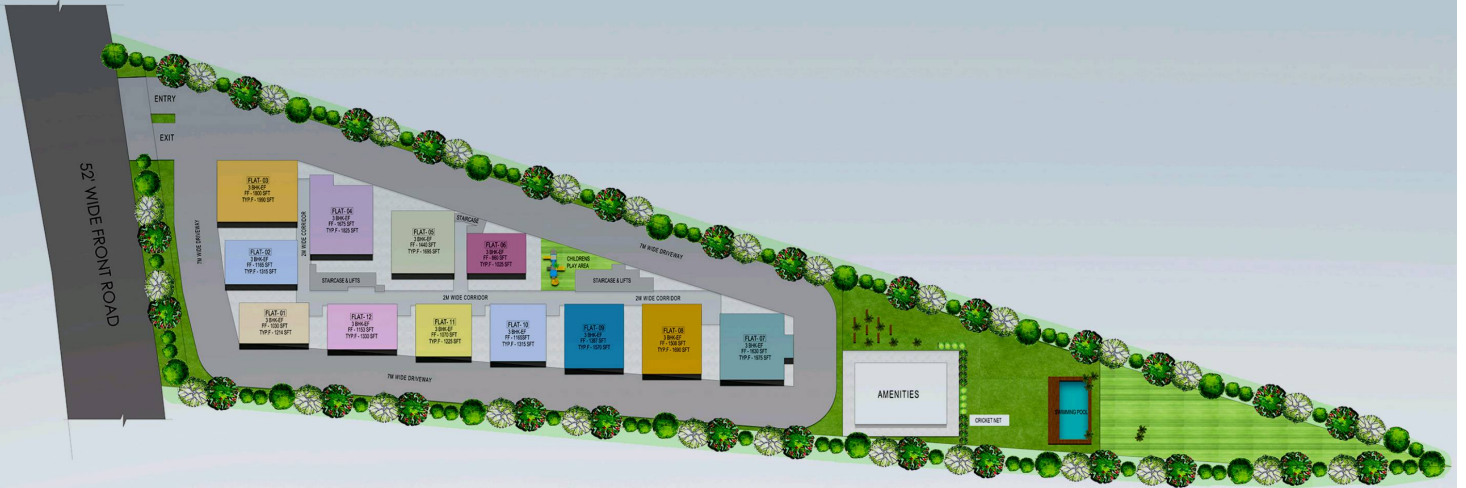

ADVAITA'S VIBHA

The Home

— should be the —
treasure chest of living

HMDA & RERA Approved Project

www.advaitaproperties.com

Master Plan

East Corner Facing 2BHK
Unit -1 (1214 Sq.ft)

East Facing 2BHK
Unit-2 (1315 Sq.ft)

East Corner Facing 3BHK
Unit-3 (1990 Sq.ft)

West Facing 3BHK
Unit-4 (1825 Sq.ft)

West Corner Facing 2BHK
Unit-6 (1025 Sq.ft)

East Facing 3BHK
Unit- 5 (1695 Sq.ft)

West Corner Facing 3BHK
Unit-7 (1975 Sq.ft)

North Facing 3BHK
Unit-8 (1690 Sq.ft)

North Facing 3BHK
Unit-9 (1570 Sq.ft)

East Facing 2BHK
Unit-10 (1315 Sq.ft)

East Facing 2BHK
Unit-11 (1225 Sq.ft)

East Facing 2BHK
Unit-12 (1330 Sq.ft)

Amenities

Multi Purpose Hall