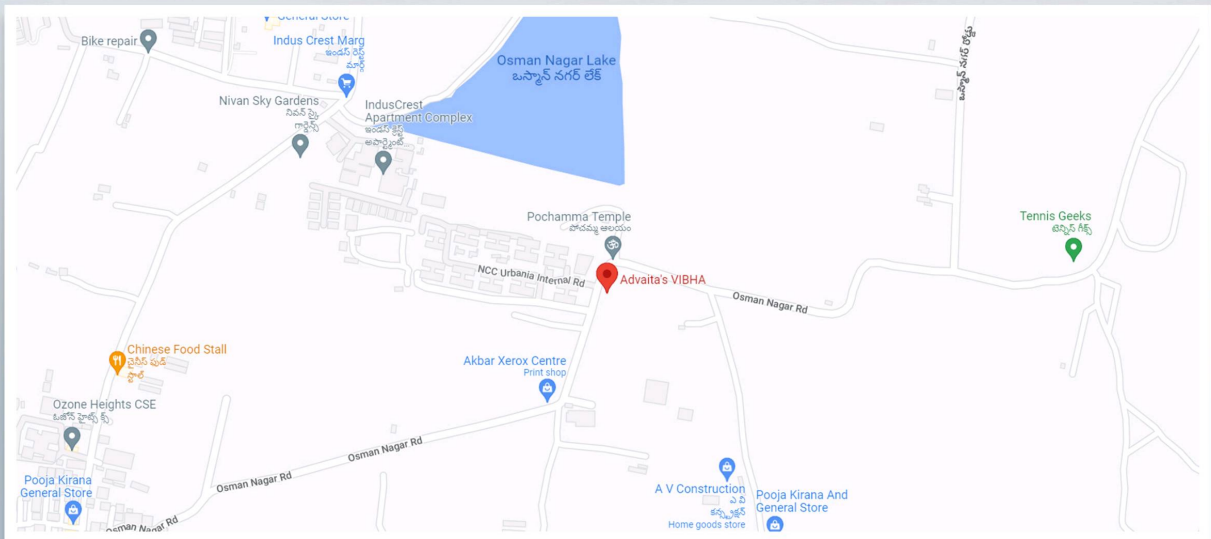

Master Plan