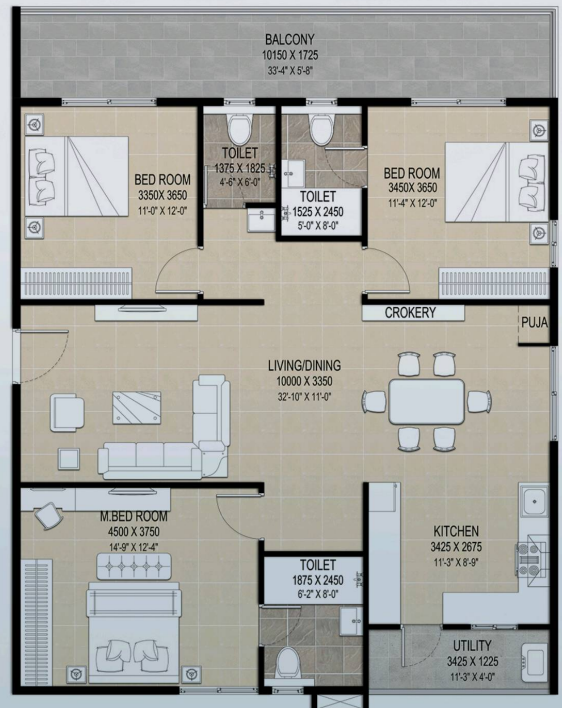

ADVAITA'S VIBHA

The Home

— should be the —
treasure chest of living

HMDA & RERA Approved Project

www.advaitaproperties.com

Master Plan

East Corner Facing 2BHK
Unit -1 (1214 Sq.ft)

East Facing 2BHK
Unit-2 (1315 Sq.ft)

East Corner Facing 3BHK
Unit-3 (1990 Sq.ft)

West Facing 3BHK
Unit-4 (1825 Sq.ft)

West Corner Facing 2BHK
Unit-6 (1025 Sq.ft)

East Facing 3BHK
Unit- 5 (1695 Sq.ft)

West Corner Facing 3BHK
Unit-7 (1975 Sq.ft)

North Facing 3BHK
Unit-8 (1690 Sq.ft)

North Facing 3BHK
Unit-9 (1570 Sq.ft)

East Facing 2BHK
Unit-10 (1315 Sq.ft)

East Facing 2BHK
Unit-11 (1225 Sq.ft)

East Facing 2BHK
Unit-12 (1330 Sq.ft)

Amenities

Multi Purpose Hall