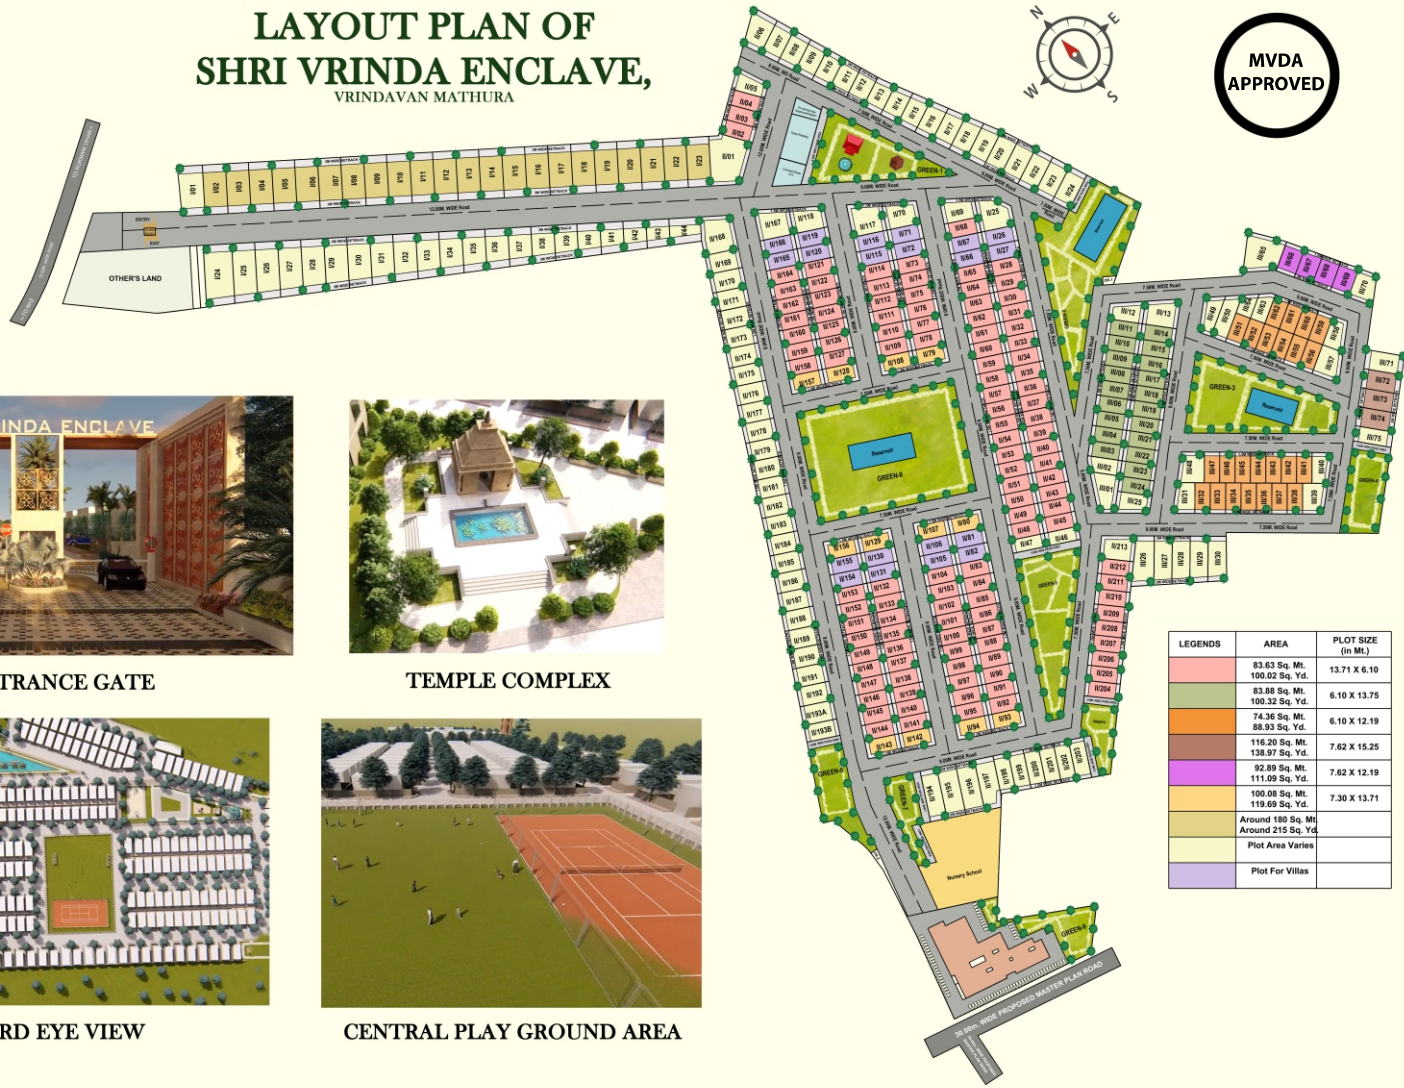

# SOCIETY FEATURES

- ◆ Gated Society
- ◆ Park
- ◆ Water Supply
- ◆ Temple
- ◆ Provison of Sewerage
- ◆ Light
- ◆ 24\*7 Security
- ◆ CCTV

# VRINDAVAN PROPERTY HUB

An Baso Vrindavan-In a Piece Of Heaven

## LAYOUT PLAN OF SHRI VRINDA ENCLAVE, VRINDAVAN MATHURA

ENTRANCE GATE

TEMPLE COMPLEX

BIRD EYE VIEW

CENTRAL PLAY GROUND AREA