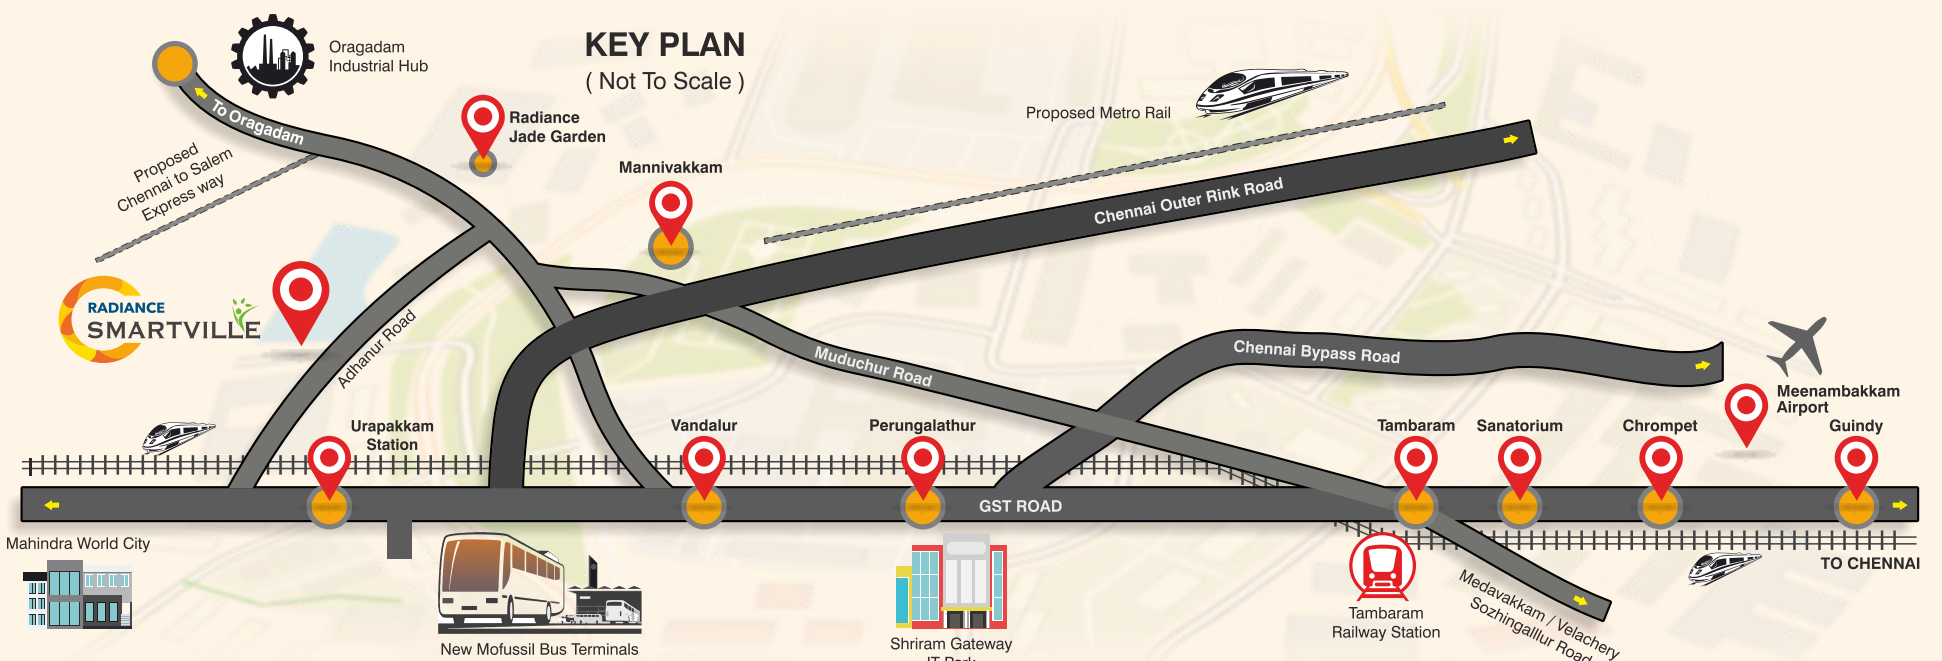

BESHAANA
LIFE
SMARTAANA
CHOICE

SMART CHOICE. SMARTER RETURNS.

It has been proven time & again that there is no better investment than land.

Presenting the hidden gem of Padappai, near Mannivakkam, Radiance SMARTVILLE, premium ready-to-build villa plots for the new generation of smart investors who want maximum value for their hard-earned money with guaranteed fast appreciating returns in the immediate future.

Nestling impressively on a picturesquely landscaped lush green site area of 11 acres are 240 ready-to-build villa plots, ranging in size from 552 sq.ft. to 4230 sq.ft. to suit varied needs & budgets.

Smartville offers an amazing opportunity for buyers to own a remarkable piece of land in an exceptional layout in one of the most rapidly developing & prominent residential locations of South Chennai with excellent connectivity to the best that life has to offer.

Salient Features :

PROFIT FROM A SMART & STRATEGIC LOCATION

This charming project enjoys a pride of place in the highly desirable location of Padappai near Mannivakkam & profits from close proximity to Vandalur, Mudichur & Tambaram. The locality also benefits from good connectivity to airport, railway stations, major employment hubs, renowned educational institutions, popular entertainment hot-spots, restaurants, shopping arcades, healthcare establishments & banks. In fact, everything & anything you need for a fulfilling & delightful life is right at your doorstep.

LOCATION ADVANTAGE

HOSPITALS:

- Arogya Annai Arul Hospital
- Sayee Speciality Hospital
- Annai Arul Hospital
- Deepam hospital
- Thalir Hospital
- Deepam Acupuncture Clinic

SCHOOLS:

- Velamaal New Gen, Adhanur.
- Holy Sai International & IGCSE School, Adhanur
- Shree Niketan Patasala – CBSE, Mannivakkam
- Alwin International Public School, Padappai
- Narayana Etechno School, Mannivakkam
- Crescent School – IGCSE, Vandalur
- Sai Little Flower Play School