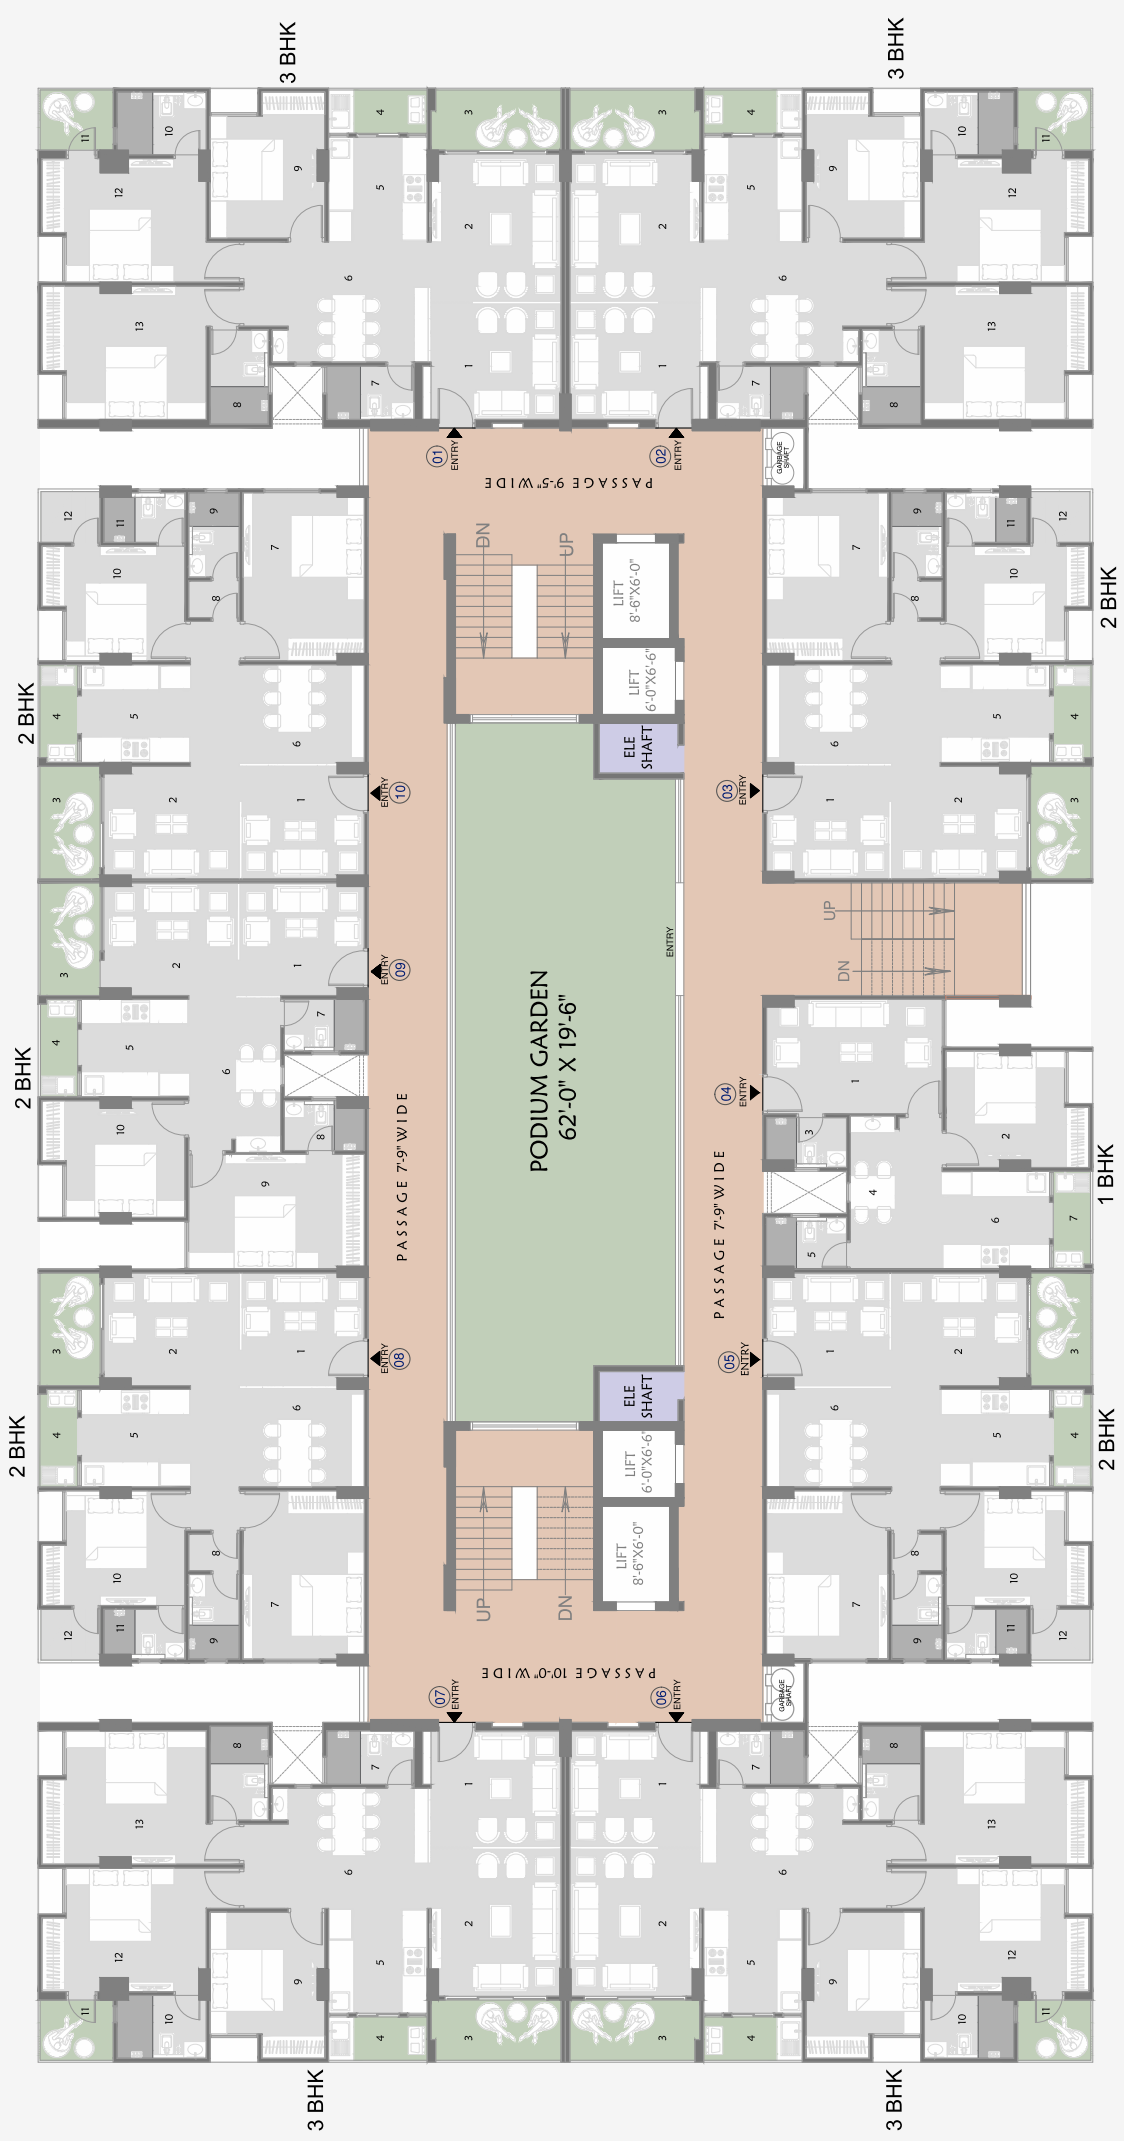

SHREEJI EXOTICA

ARIHANT
GROUP

3 & 2 BHK
LUXURY
APARTMENTS

SHREEJI EXOTICA

AMENITIES

TEMPLE

AROMA FLORAL GARDEN

GUEST ROOM

GYM | INDOOR GAMES

MULTIPURPOSE HALL

KID'S PLAY AREA

Premium quality
housing with great
amenities

SHREEJI EXOTICA

ARIHANT
G R O U P

LOCATION MAP

Distance : Bus Station 4.5 km | Railway Station 5 km | Airport 22 km