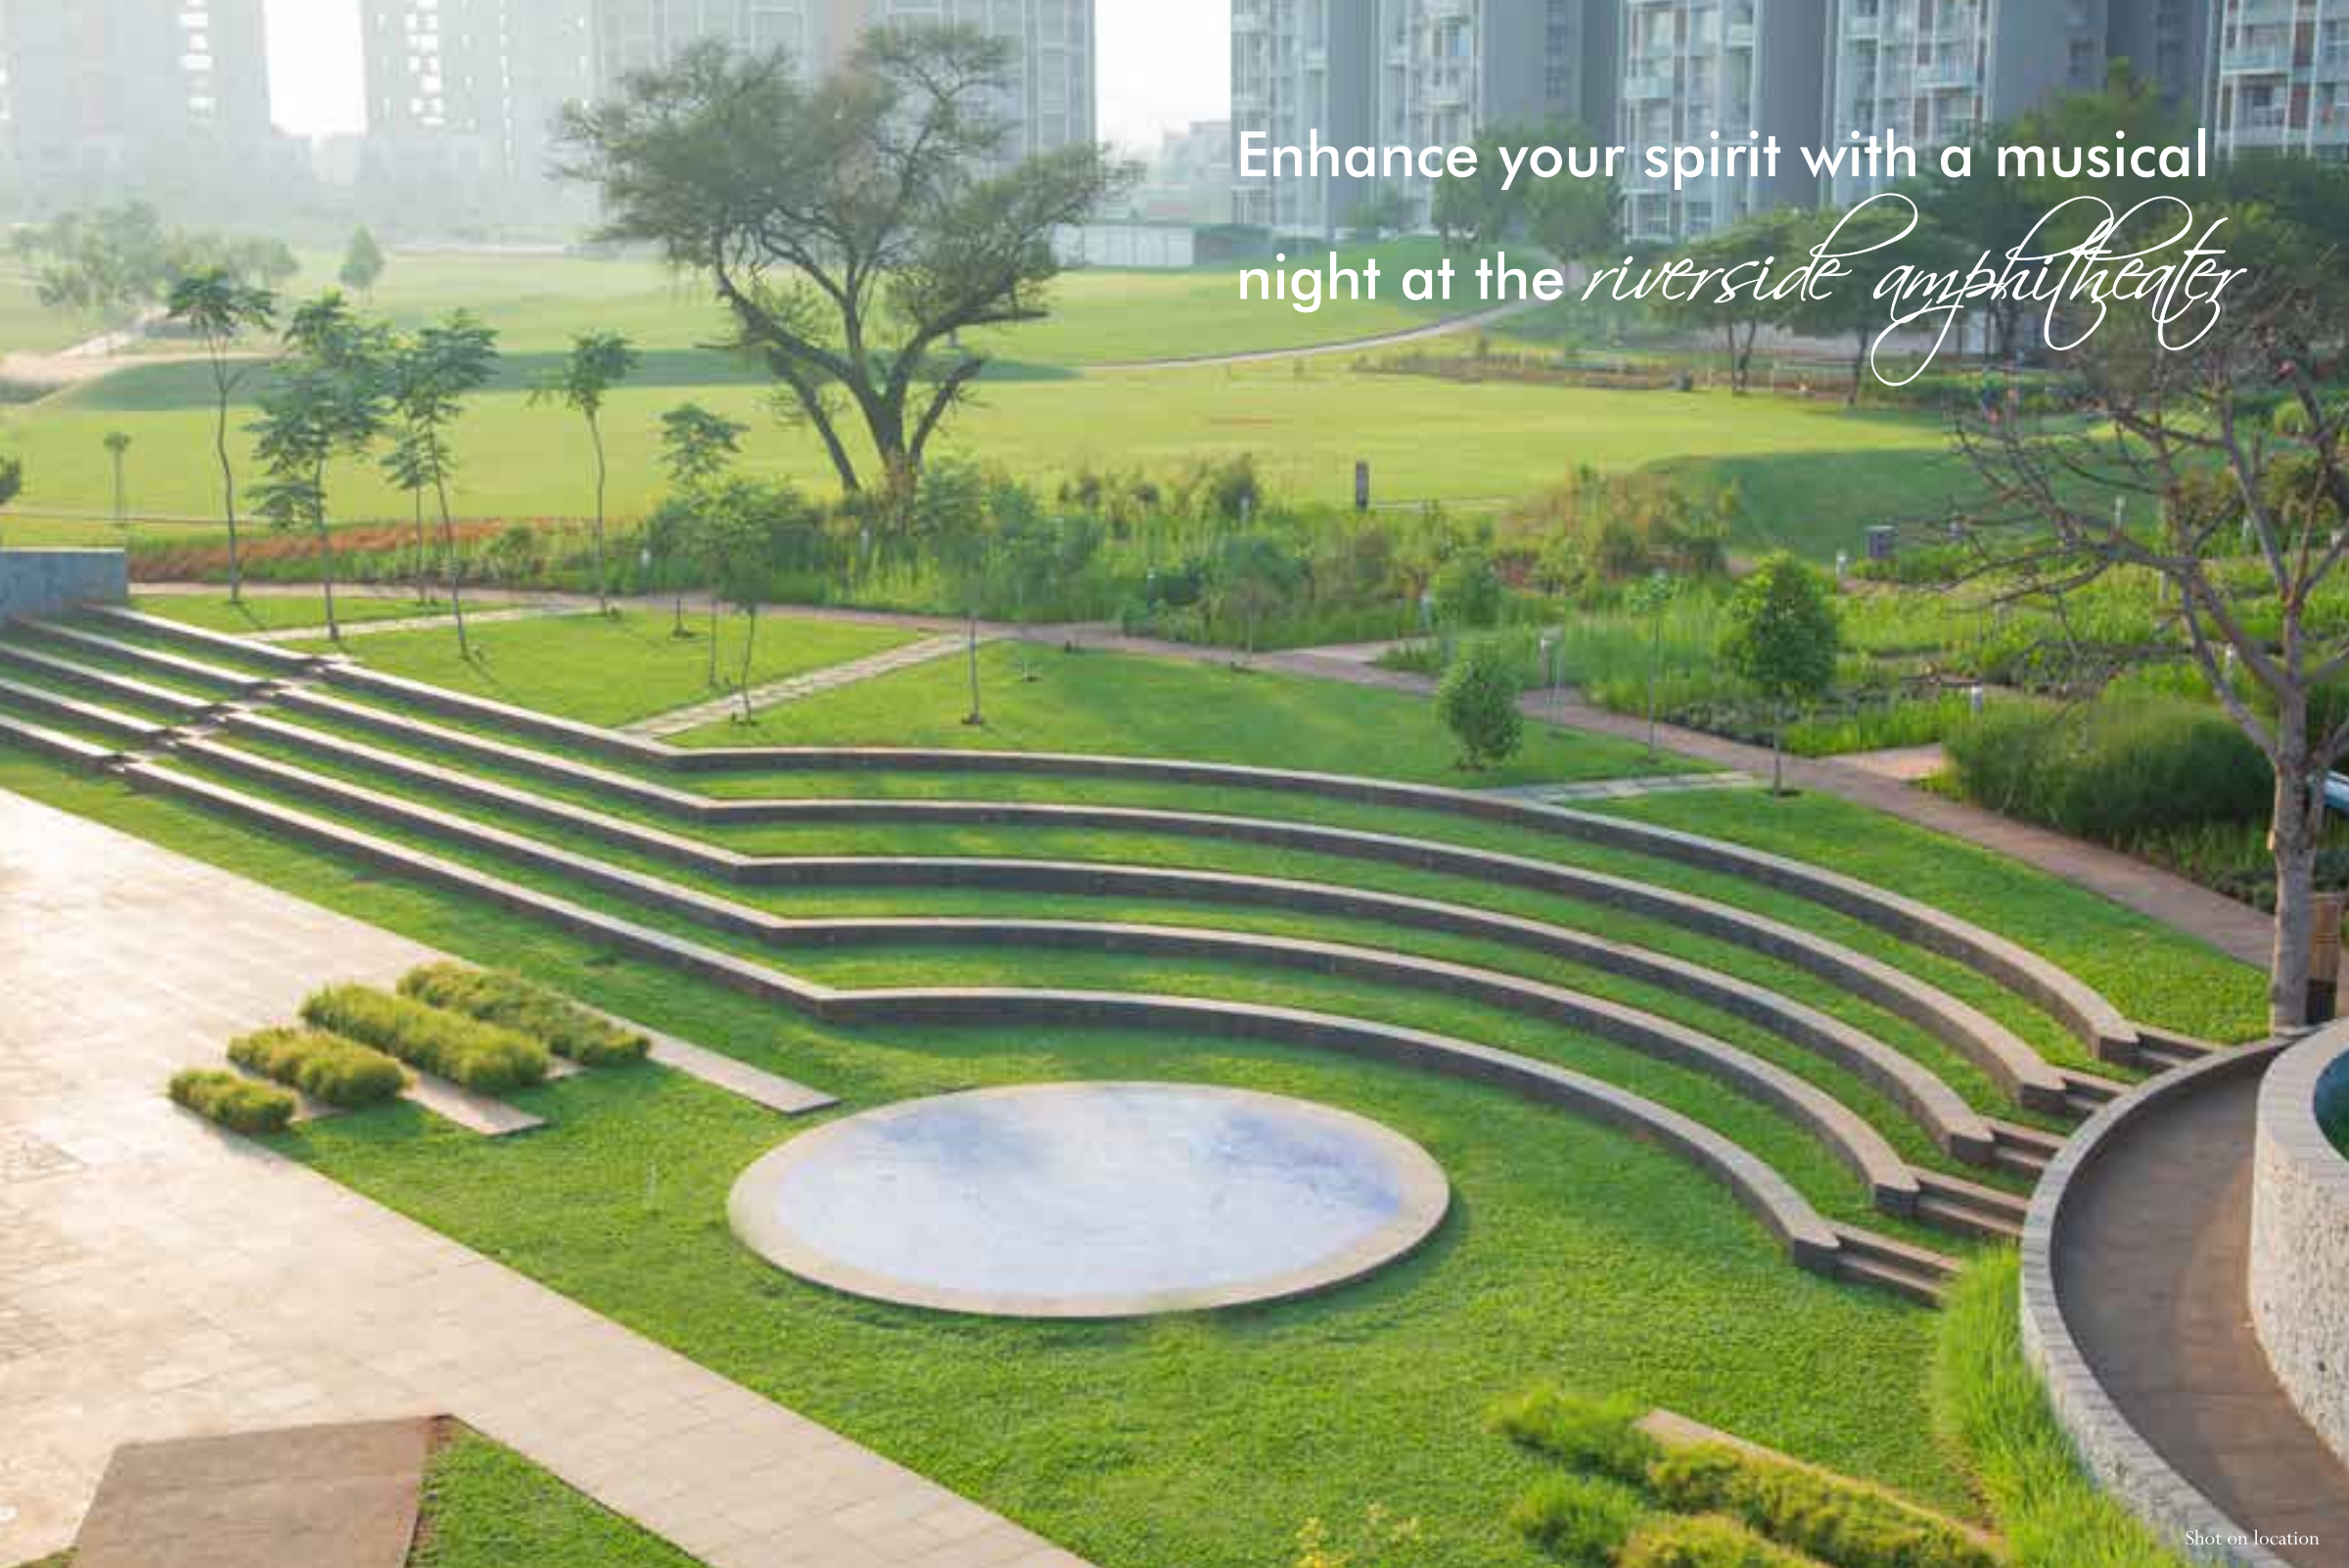

Relax and lounge at the *poolside*  
to immerse yourself in luxury

Soak in ultimate luxury with  
a *swimming pool* overlooking the golf course

Forget your worries in the *poolside jacuzzi*

Discover the gourmet cuisine  
at the *multi-cuisine restaurant*

Celebrate special occasions  
at an elegant *party lawn*

Challenge your peers for a  
friendly match at the

*cricket ground*

An aerial view of an outdoor multi-purpose sports court. The court is divided into several sections: a central basketball court with a grey surface and white lines, and two tennis courts on either side with reddish-brown surfaces. Two basketball hoops are visible, one in the foreground and one in the background. The court is surrounded by a green fence and a grassy area with trees in the background.

Play your favorite outdoor  
game at the *multi-purpose court*

Enjoy a leisurely stroll at the 1 km  
long *riverside promenade*

Enjoy the freshest produce from  
the flourishing *organic garden*

**Residences so spacious that  
they accommodate the  
highest standards of luxury.**

Enjoy mesmerizing views of the  
sunrise from your *private deck*

Wake up to the *rolling*  
*greens* of the golf course

Host your family & friends  
in the *grand living room*

A man is relaxing in a private plunge pool. He is lying on his stomach on the dark grey tiled deck, with his arms extended into the clear blue water. The pool is situated on a balcony or terrace, with a glass railing overlooking a vast landscape under a sunset sky. The water reflects the warm colors of the sunset. In the background, there is a large open field, possibly a golf course, with a few trees and a building visible in the distance. The overall atmosphere is serene and luxurious.