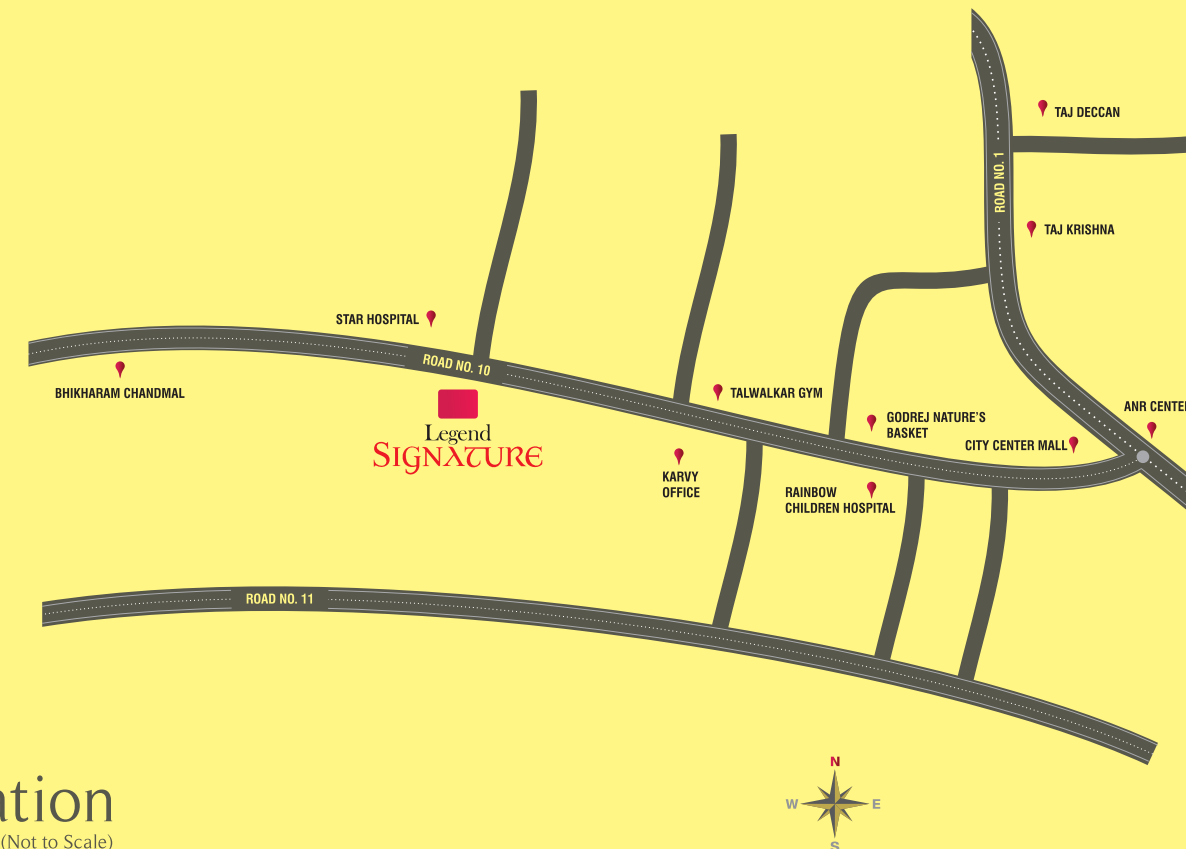

- ❖ 5 minutes from City Centre Mall / Taj Krishna / Taj Banjara / Taj Residency
- ❖ Walking distance to GVK Mall
- ❖ Opp Star Hospitals
- ❖ 15 minutes to Hitec City
- ❖ 10 minutes from Punjagutta / Khairatabad
- ❖ Restaurants / Bakeries / Banks / Supermarkets / Stores in the neighbourhood