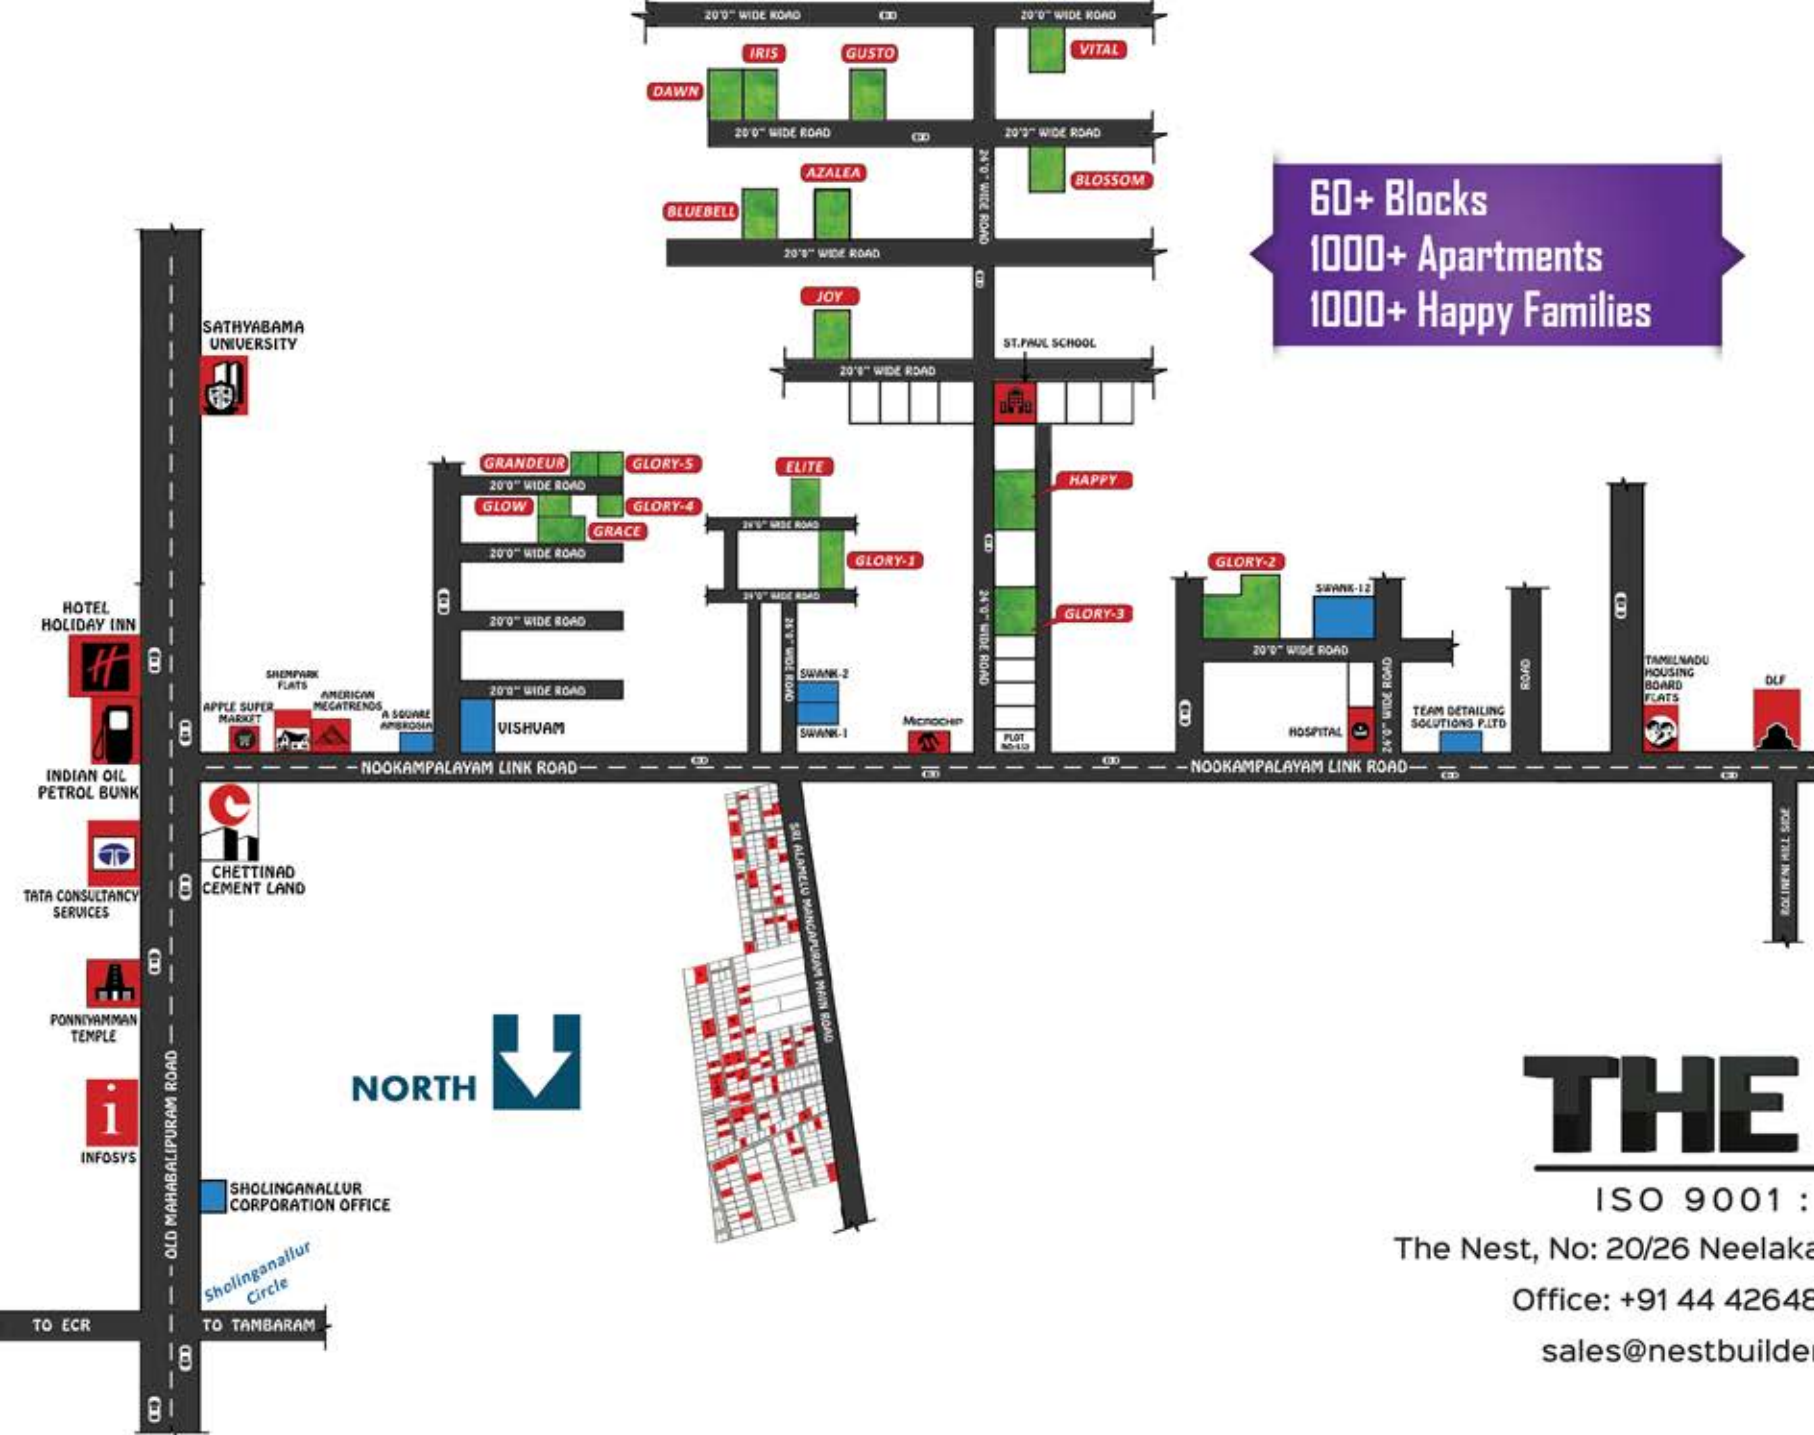

FLOOR PLAN

LEGEND

Ground Floor

First Floor

Second Floor

FLOOR PLAN

60+ Blocks
1000+ Apartments
1000+ Happy Families

Know About Your Next Address

25+ Schools,
 10+ Hospitals,
 200000+ IT Employees,
 Major Hangout Spots,
 Temple, Masjid, Church.

Near to Project

THE NEST

ISO 9001 : 2015 / 14001 : 2015

The Nest, No: 20/26 Neelakantan Street, Choolaimedu, Chennai - 94.