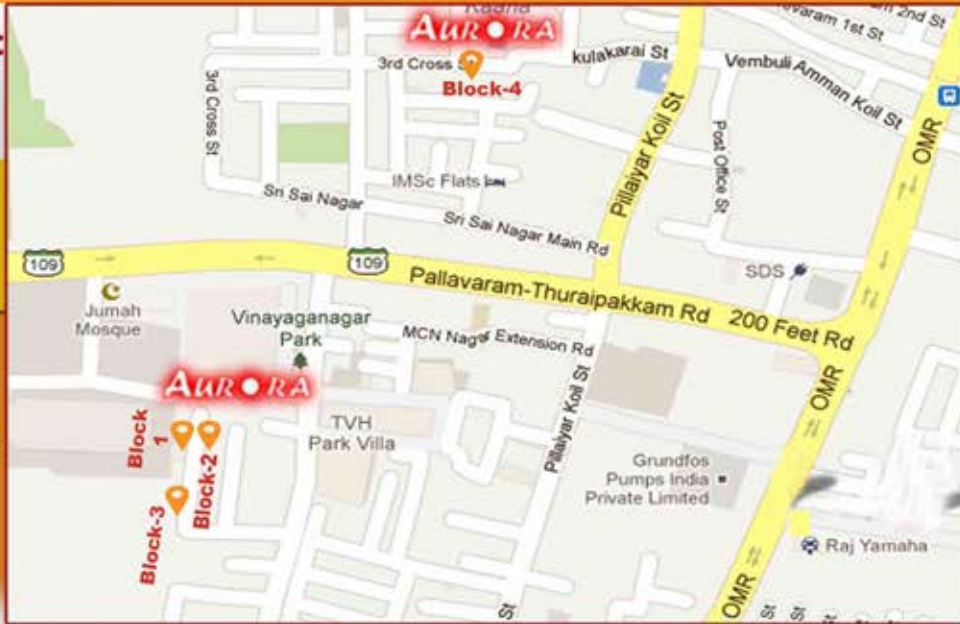

NEST AURORA

Near 200 feet Radial Road Toll Gate

Near Chennai-1 TCS

Location