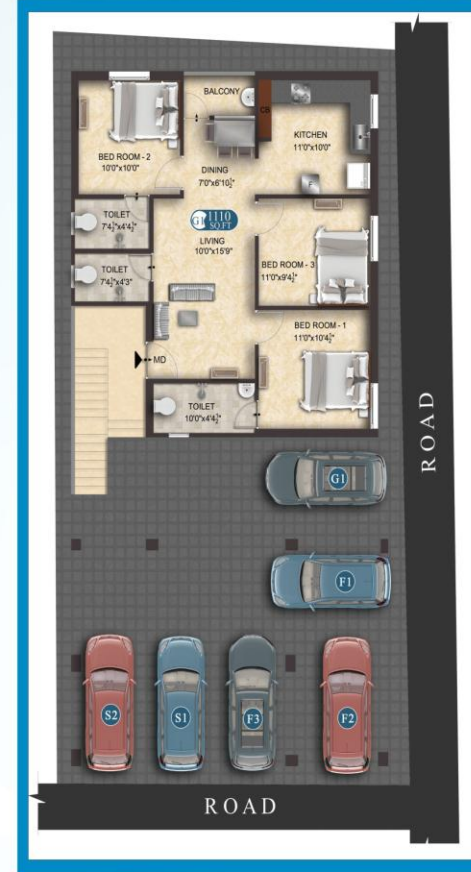

Branded vitrified tile flooring

GM modular switches

AMENITIES

Reserved Car Parking

Branded lift even for stilt + 2 Floors

Vaasthu Compliance

Fully Compounded with security Room

Rain water Harvesting

Eco friendly Construction

Ground Floor

Second Floor

First Floor

NEST FAMILY

Ground Floor

First Floor

Second Floor