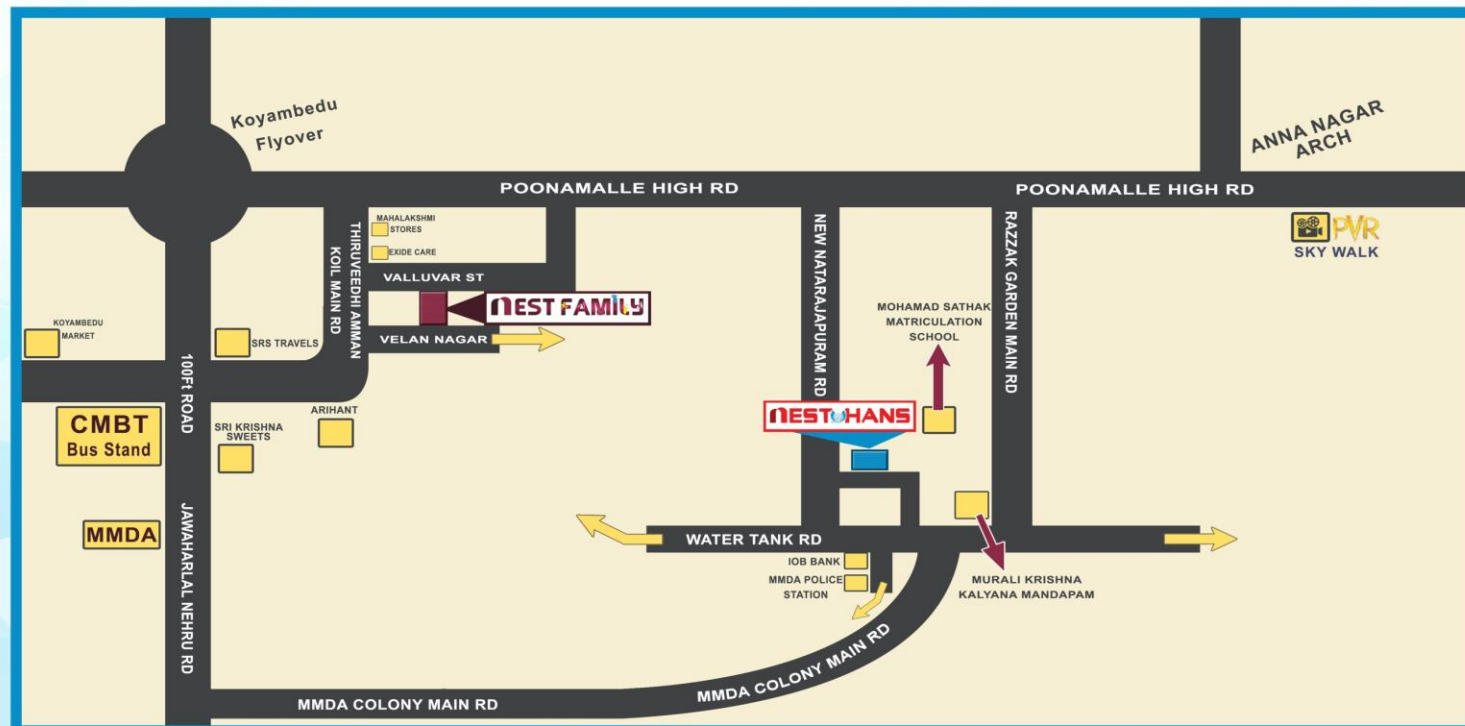

NEST FAMILY

@ ARUMBAKKAM

NEST HANS

OVER VIEW

The Nest Builders presents two Limited Edition Projects viz, FAMILY & HANS in Arumbakkam Location, perfectly positioned at best living ambience which reflects the art of modern day living. These Ultra – Premium Apartments are loaded with Luxuries, Comforts, Stylish features and looks.

Nest Family is located in the midst of city but yet the location is peaceful. Easy commute distance to Schools, Colleges, Hospitals, Banks and Super Markets etc. and walkable distance to Koyambedu CMDA Bus Stand/Koyambedu Market. Also Proximity to main localities likes Aminjikarai, Koyambedu, MMDA and Anna Nagar. Nest Family is a 2 storied Building with Lift having only 9 Luxury Apartments. "Nest Family" makes a perfect home for a family, who are looking for a cozy home.

NEST FAMILY

NEST HANS

Nest Hans, a Classy and Exquisite Apartments strategically located in the heart of the City, MMDA Colony. Nest Hans consists of 6 Apartments with Ground + 2 Floors and also an exclusively secured Private Terrace Spaces. Just stone throw away distance to Schools, Colleges, Bus Stand, Hospitals, Super Markets etc., and prime localities like Anna Nagar, Poonamallee High Road, 100 feet Road, Koyambeedu, Choolaimedu, etc. "Nest Hans" is an awesome habitat and fantastic paradise to live-in.