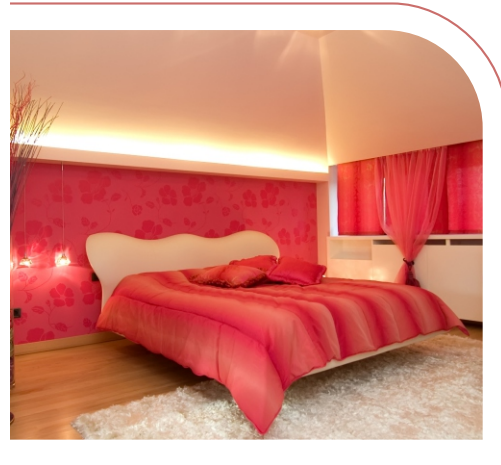

Legend
CHIMES

KOKAPET

An edifice that's wondrous, warm and welcoming no less!

Welcome to a world above the ordinary. Stilt plus five levels of lavish living ambience take your distinguished lifestyle to greater heights. A limited collection of just twenty five apartments - five on each floor, ensures limitless privacy and abundant freedom of expression.

A Champagne Lifestyle to Savour at Legend Cyrus

Legend Cyrus is not just an abode - it's the mark of your arrival. It is meticulously planned to indulge you with a champagne lifestyle that can be savoured in the comfort of your home. The harmonizing design and elegant interiors live up to your expectations from a dream apartment. After all, up here the rhythm of life is at a leisurely pace and the world is at your beck and call!