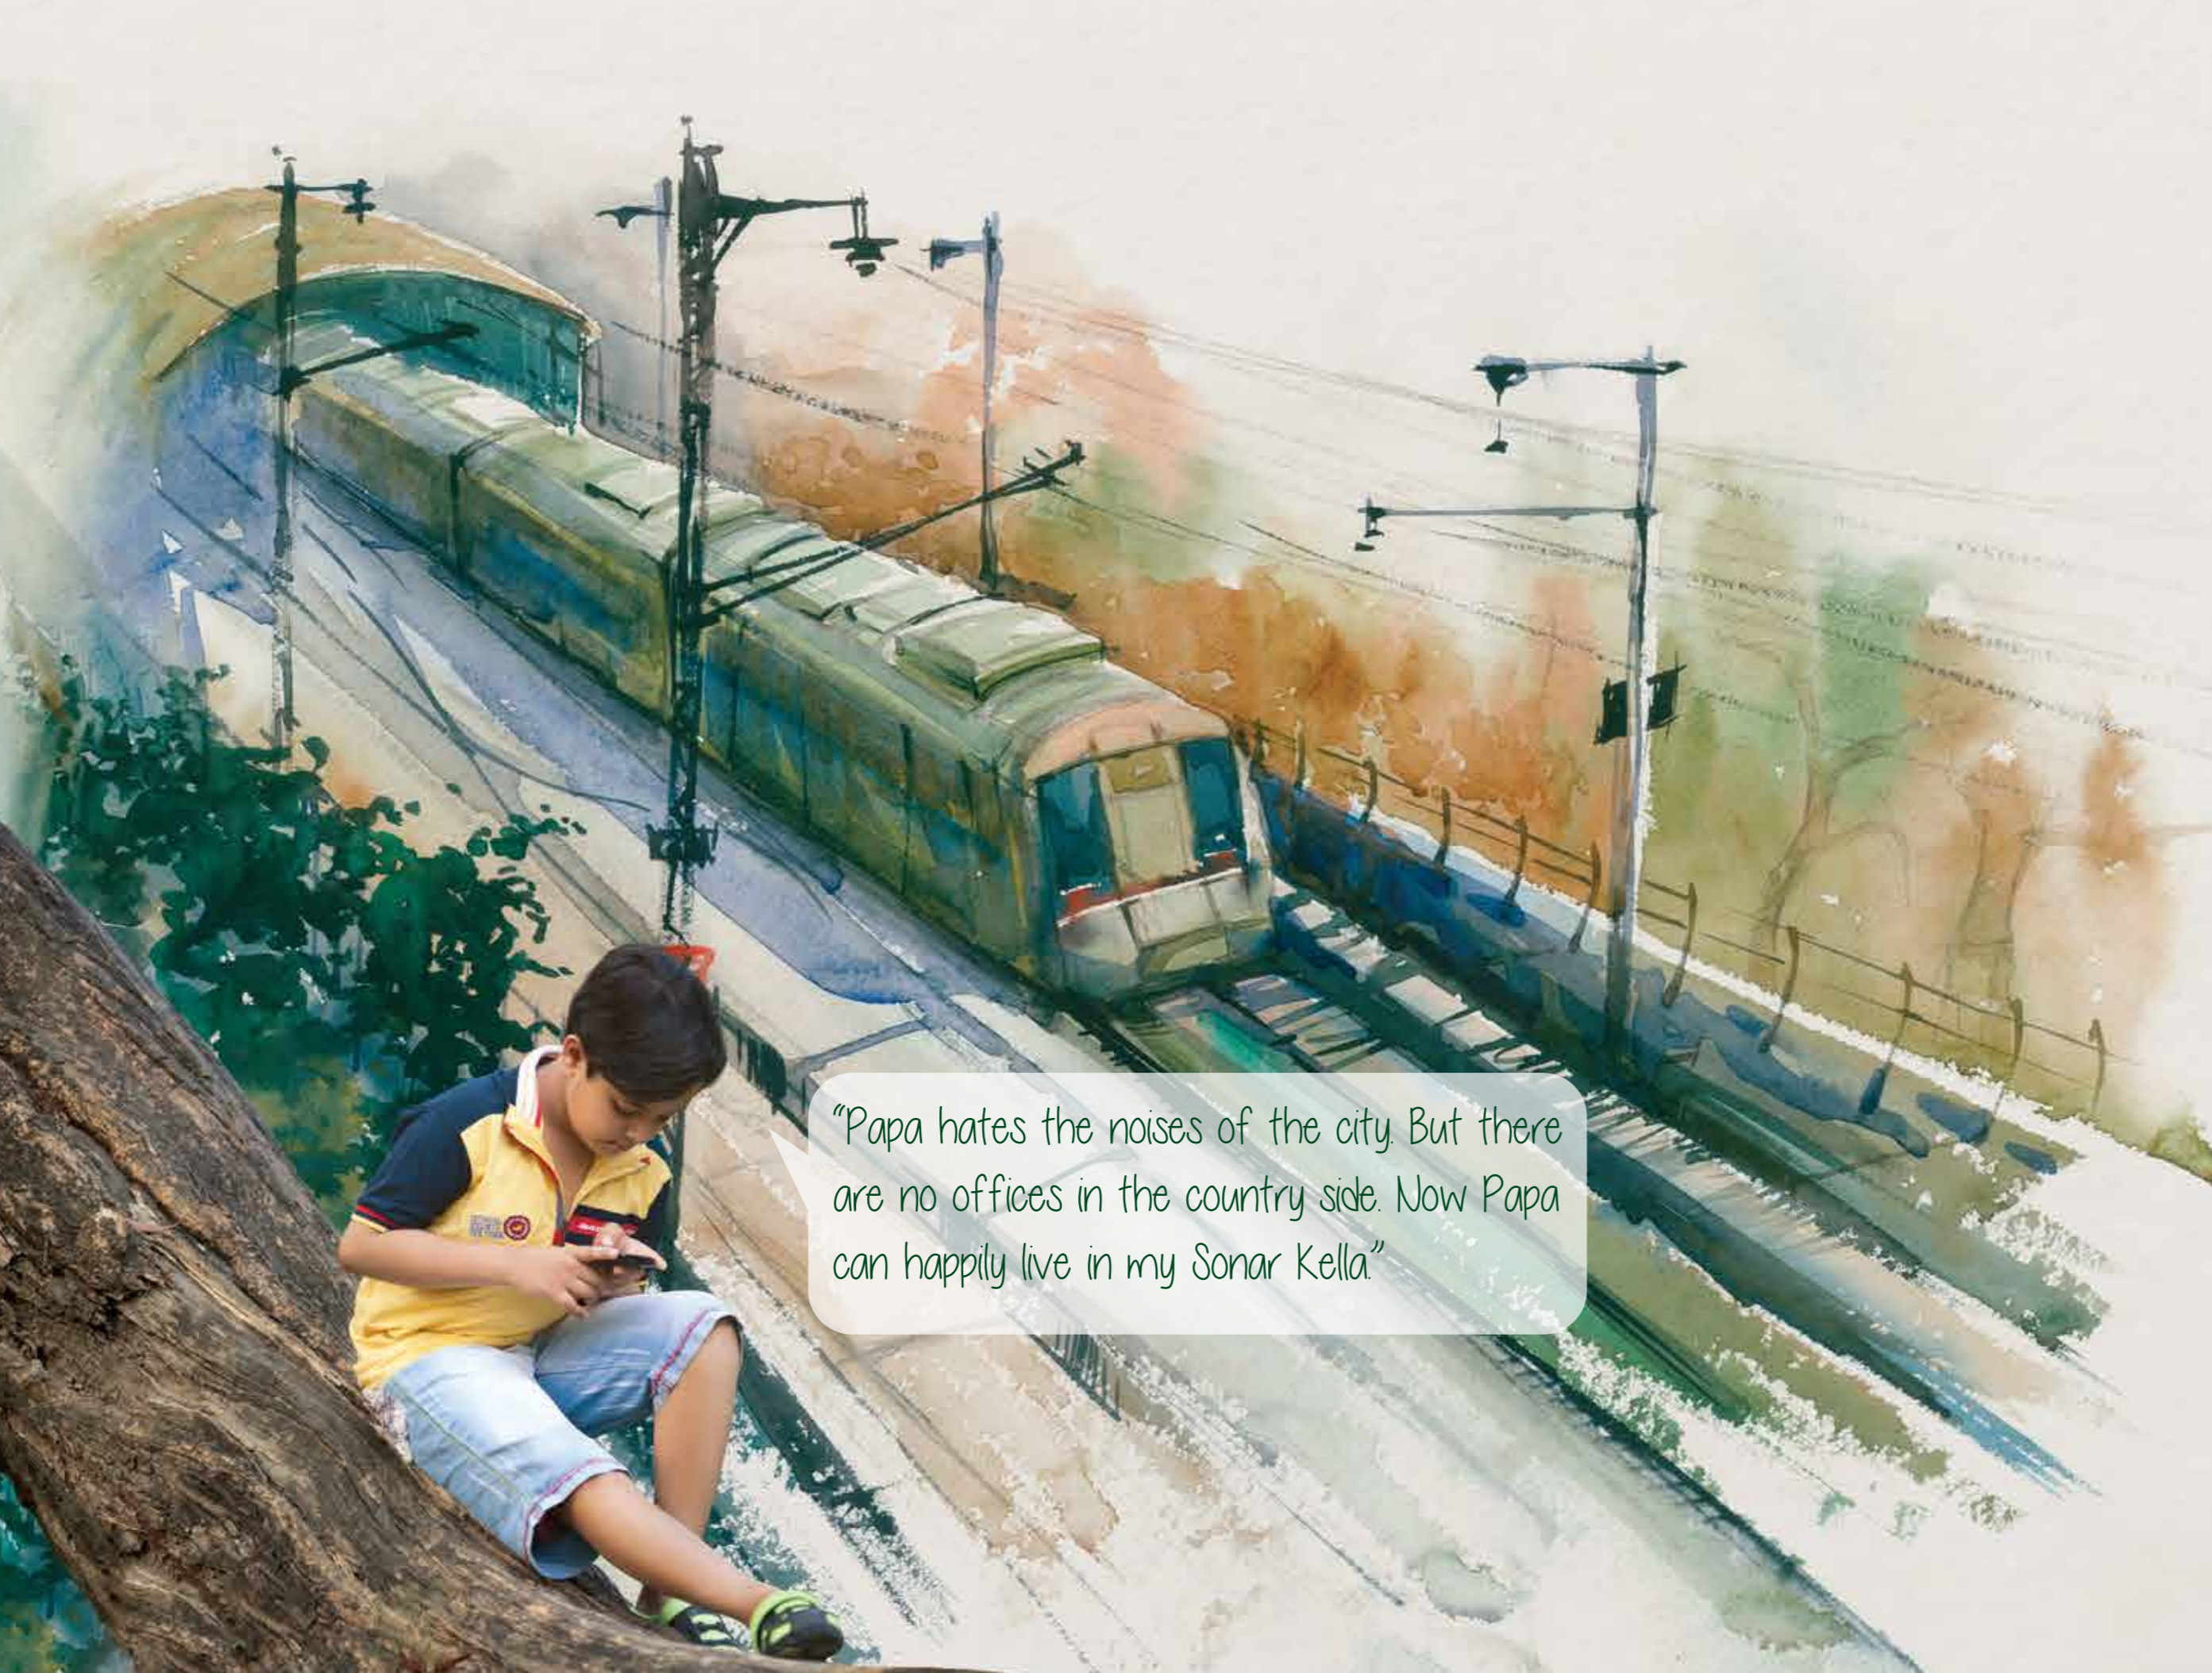

"Papa hates the noises of the city. But there are no offices in the country side. Now Papa can happily live in my Sonar Kella."

The Golden Blend

We all love to run far away from the madding crowd and the cacophony. Yet we wish to stay within the conveniences and entertainment of the city. Baruipur, the emerging extension of southern Kolkata, is just the place where we can experience the city life amidst the serenity of nature. The Eastern Bypass, the Railways and the Metro has brought the entire Kolkata closer to Baruipur.

Arrjav Sonar Kella, the golden blend of nature and modern life.