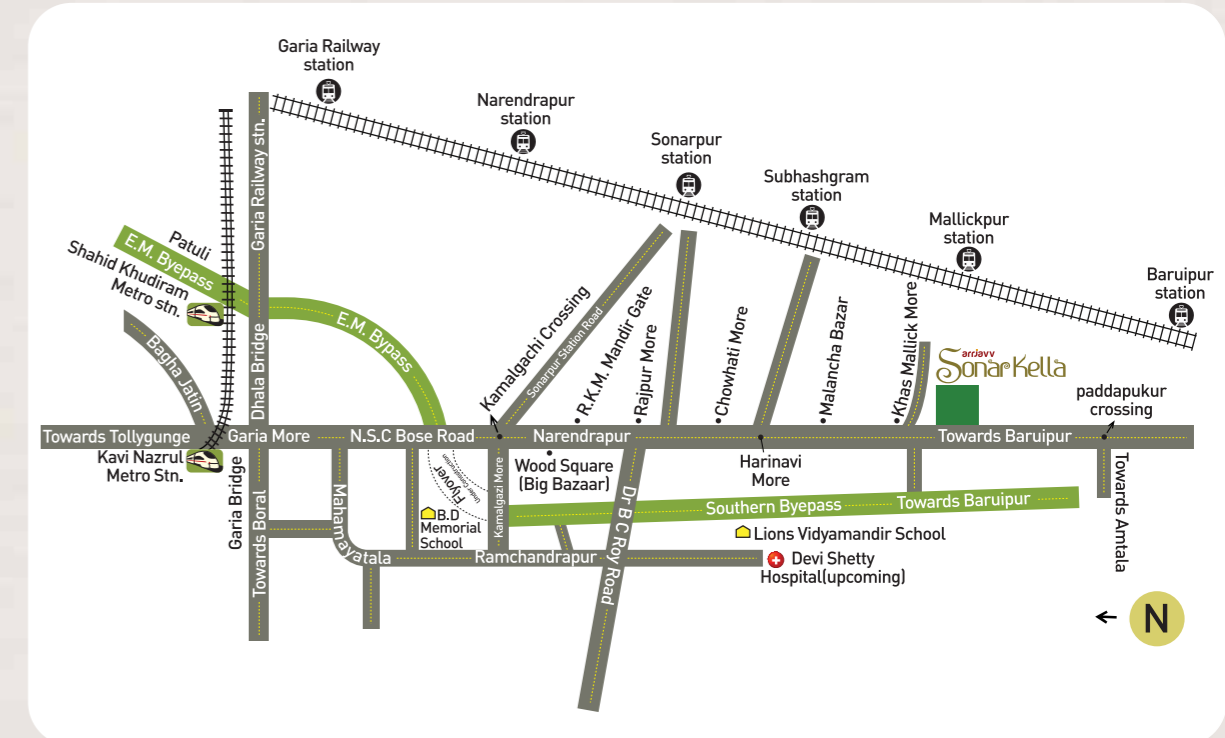

08 mins RAILWAY STATION

15 mins REPUTED SCHOOLS AND COLLEGES

10 mins WOOD SQUARE MALL (BIG BAZAAR)

10 mins UPCOMING DEVI SHETTY HOSPITAL

02 mins UPCOMING SOUTHERN BYPASS

20 mins METRO STATION