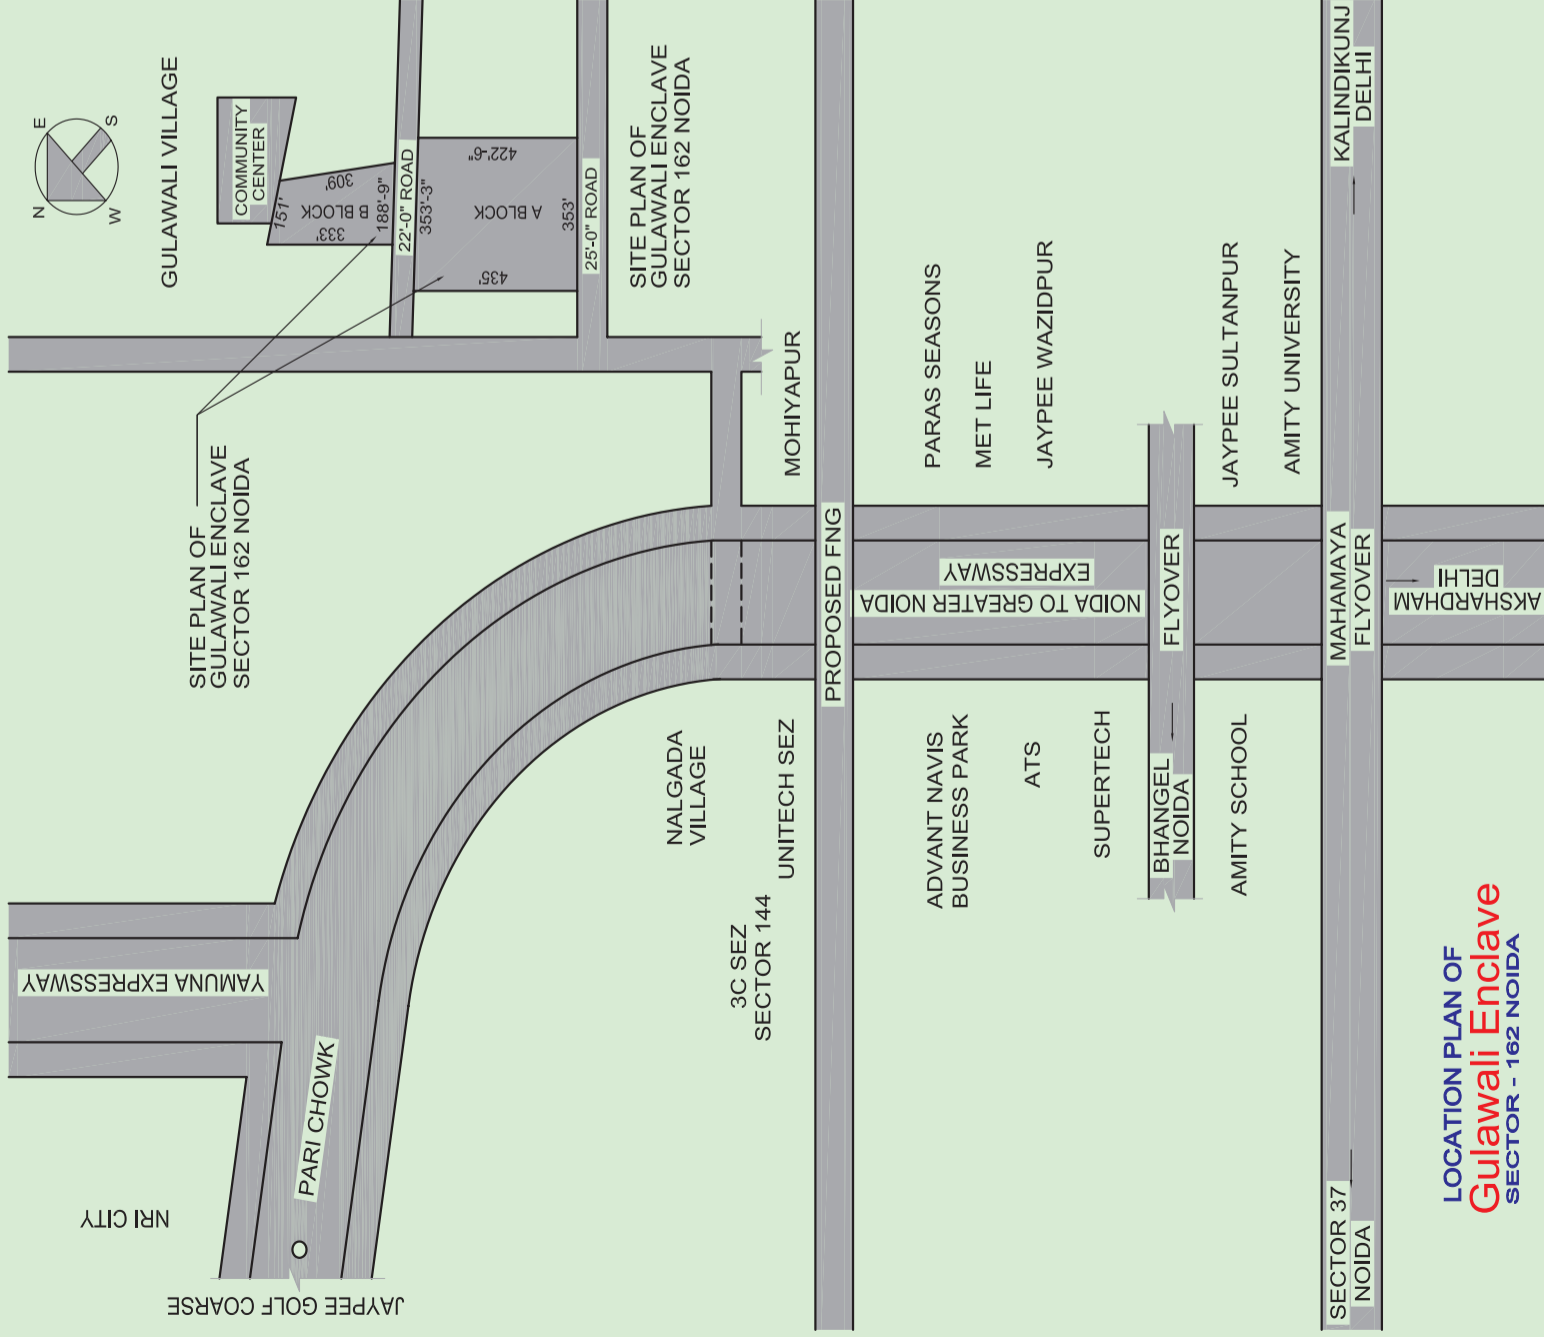

PRESENT INVESTMENT FOR FUTURE GROWTH

**SITE PLAN OF
GULAWALI ENCLAVE
SECTOR - 162 NOIDA**

LOCATION PLAN OF
Gulawali Enclave
SECTOR - 162 NOIDA

Channel Partner
Bihar & Jharkhand

Kailash Sree Properties

202, 2nd Floor, Kaushalya Estate,
Dak Bungalow Chauraha, Patna
Mob.: +91-9473035547
+91-9708938247