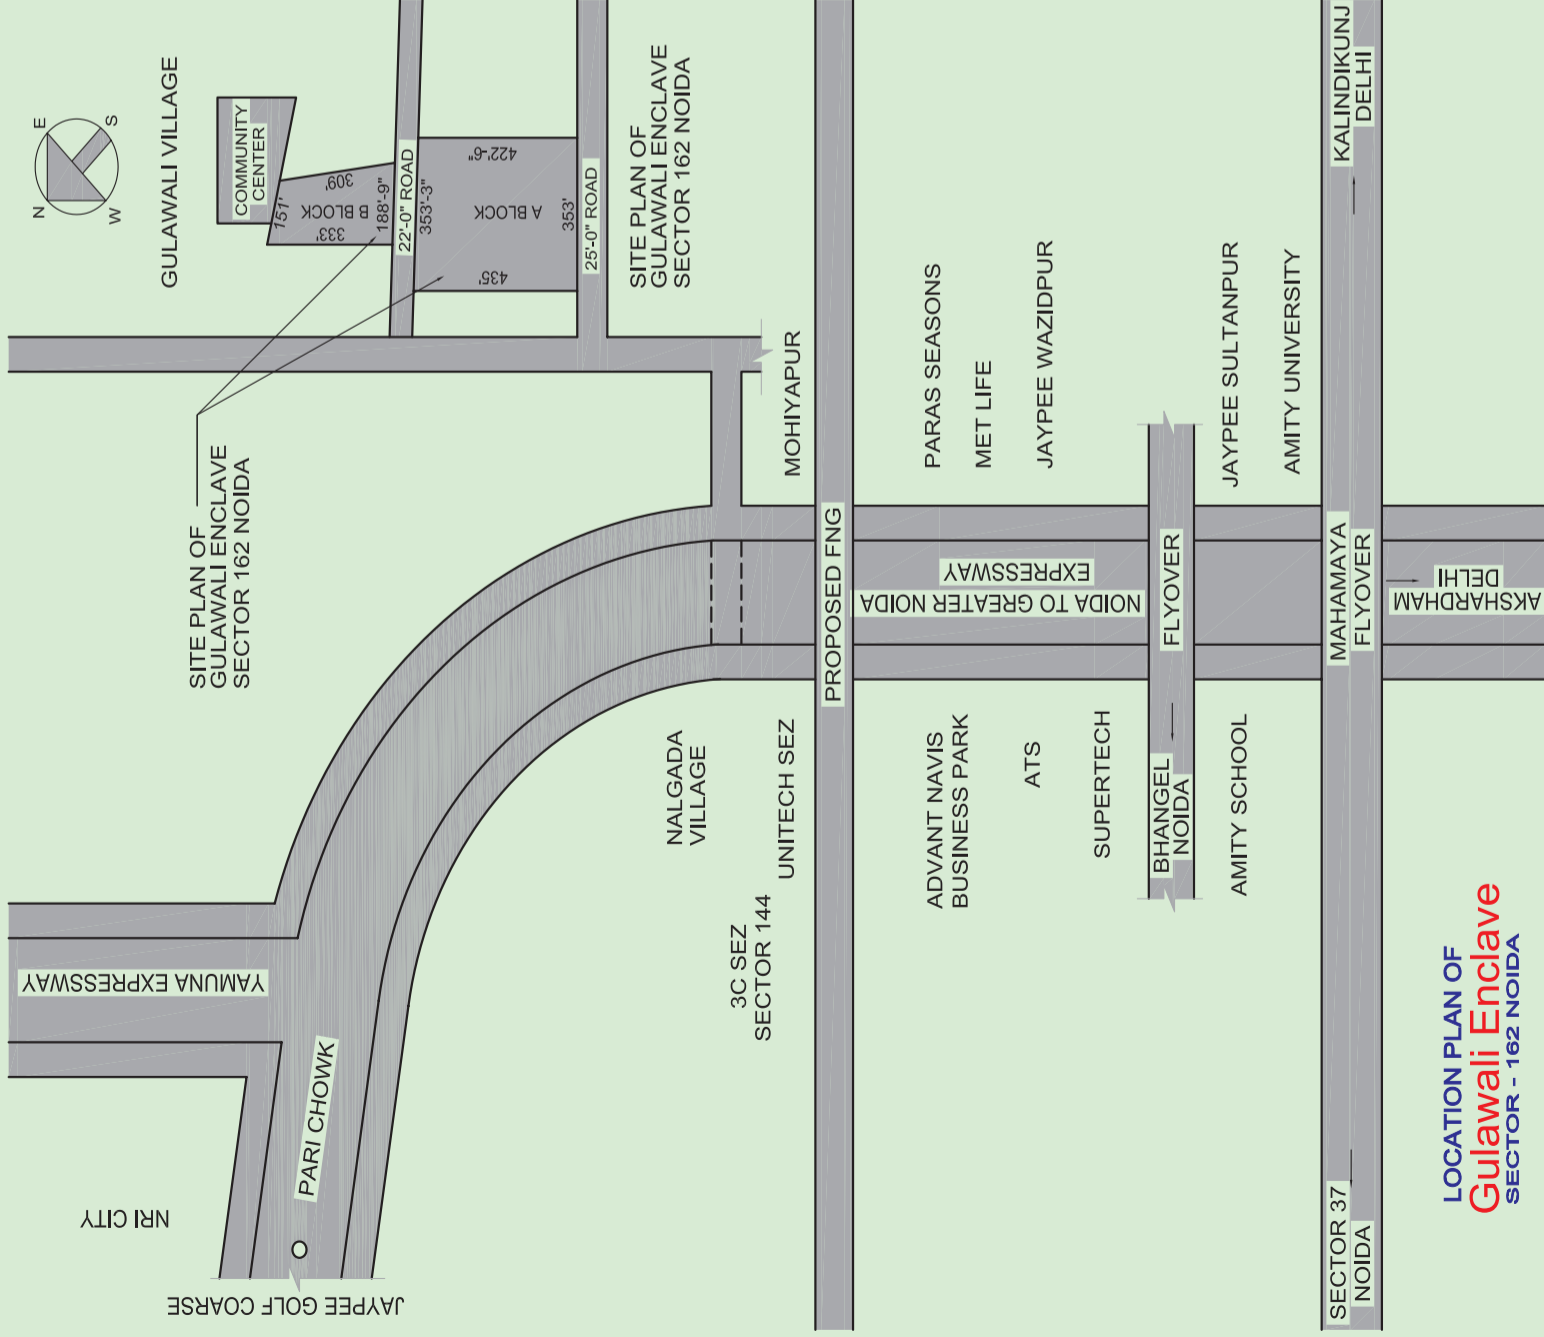

Channel Partner

Om Realty Infrastructures
New Delhi | Noida | Greater Noida
UG-7 & 8, Chokhan Square Building, sector-18 Noida-201301
0120-4489955, 75-4484359

SRISHTI GROUP

AN ISO 9001:2008 CERTIFIED COMPANY
SA SRISHTI BUILDERS & DEVELOPERS PVT. LTD.
C - 50, Patel Garden, Dwarka More, New Delhi-110059
Web. : www.srishtidevelopers.com
E-mail : info@srishtidevelopers.com
SMS : srishti to 57333

SRISHTI GROUP

AN ISO 9001:2008 CERTIFIED COMPANY
SA SRISHTI BUILDERS & DEVELOPERS PVT. LTD.

Just a short drive...
FROM THE HEART OF DELHI

PRESENT INVESTMENT FOR FUTURE GROWTH