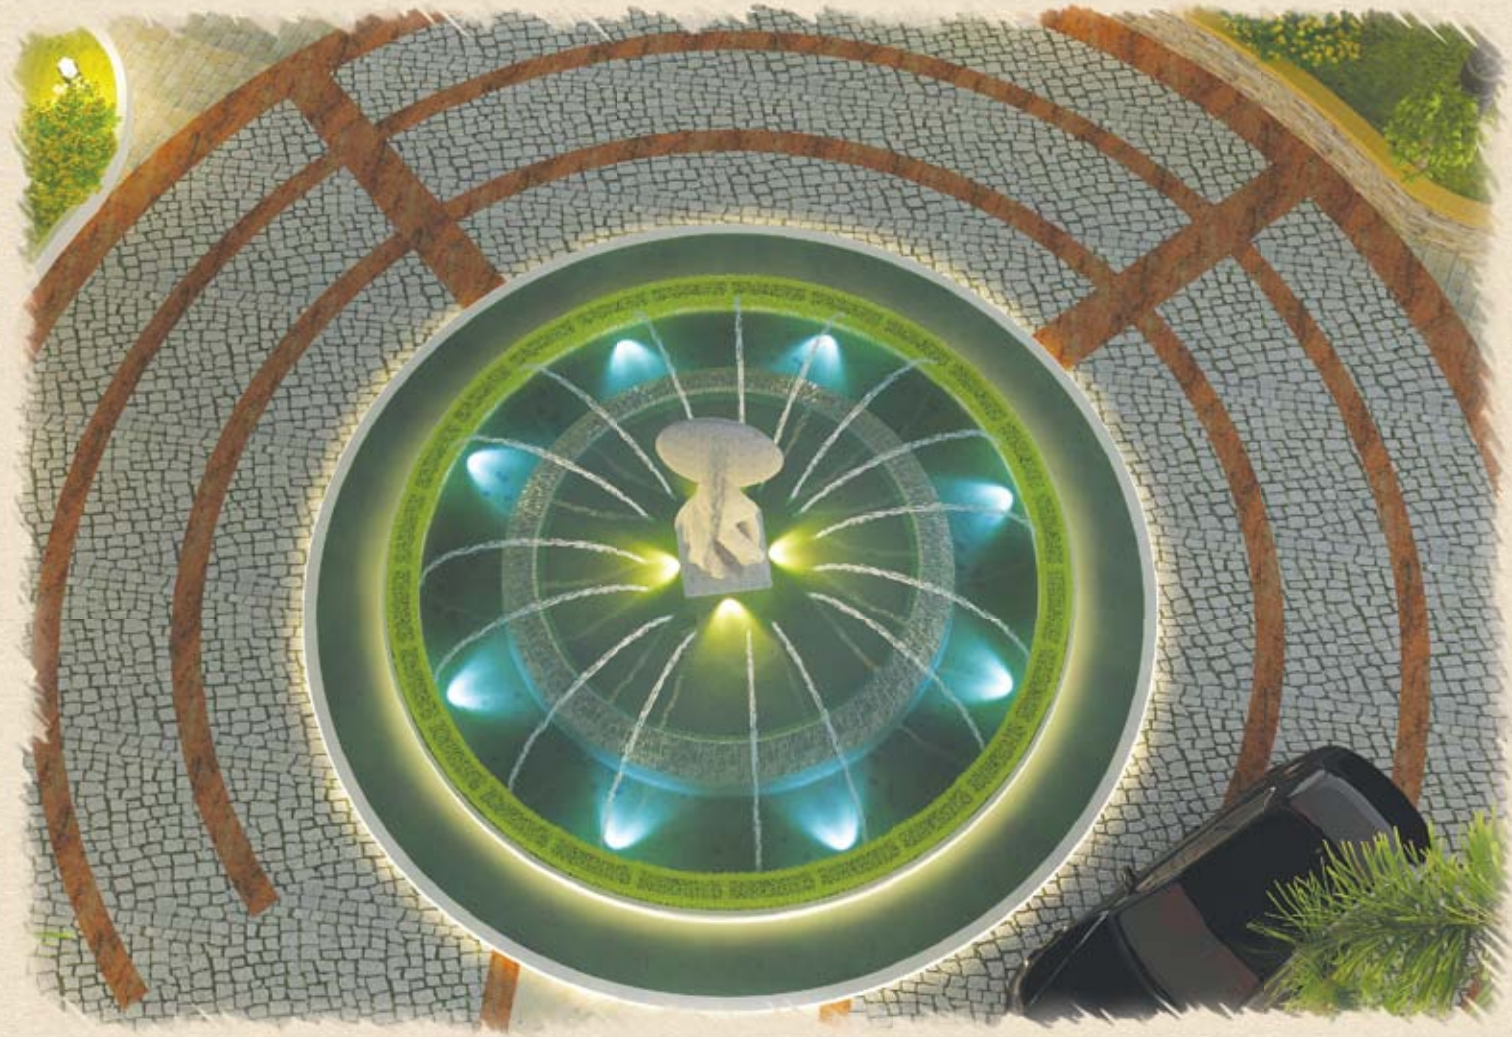

YOUR ENTRY POINT TO ARISTOCRATIC KERALA.  
MOVE INTO A LIFE OF ASPIRATIONS.

WALK IN PALM SHADE...

Morning or evening, walk in the palm paved alley. Rejuvenate yourself and breathe fresh air. Let Palm leaves beckon you to generate moments in the backdrop of sights and sounds of nature.

LET LUXURY CASCADE INTO YOUR LIFE

Walk into your landscaped garden with the water cascade wall playing a natural background score. This is a sublime creation of superlative luxury, for every discerning life-enthusiast.

## THE GREAT FOUNTAIN OF LIFE

The huge fountain at the centre of the garden is a spectacle by itself. Now you can drink deep from the fountain of an aristocratic life. Quench your thirst to become part of an elitist community in Kerala.