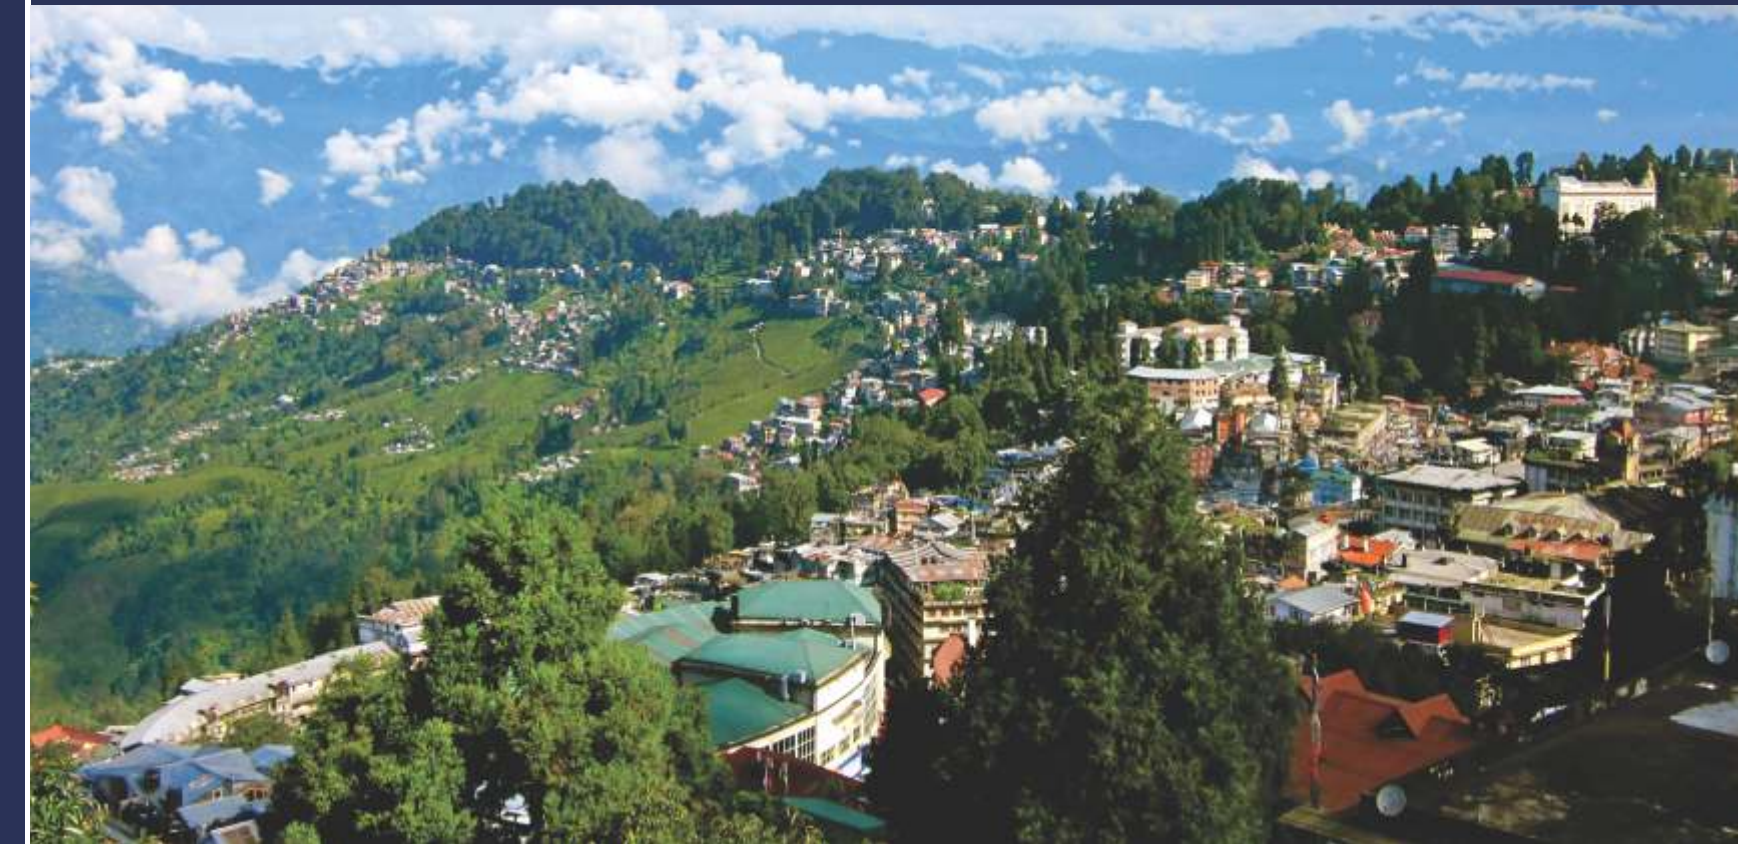

MEGA COUNTY

Mussoorie Road

DEHRADUN

RERA REGISTRATION NO. - UKREP10170000085

EARTHCON
concerned living

Site Address : Mega County, New Mussoorie Road Near Kothal Gate Dehradun.

Branch Address : Rajpur Greens, 218/213 Rajpur Road Dehradun.

Corporate Office: B-11, Sector-1, Noida 201 301, U.P.
Phone: 0120 - 4773400 | M : +91-9266179797
www.earthcon.co.in | E: info@earthcon.co.in

Your own
Paradise

Mega County is one of the greatest offering of Earthcon Group. First-of-its-kind in Uttarakhand, located amidst green lap of mother nature on the picturesque Dehradun-Mussoorie highway.