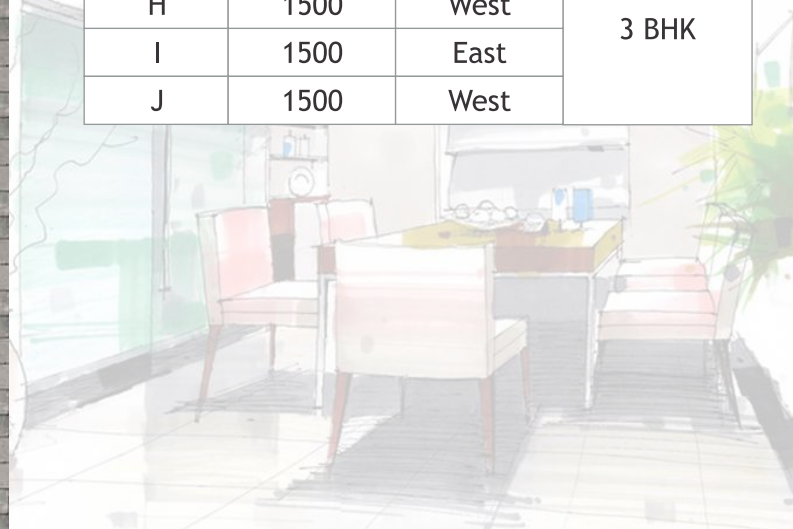

TYPICAL FLOOR PLAN

Area Statement

Type	Areas (sft.)	Facing	Type of Flat
A	1100	East	2 BHK
B	1100	West	
C	1100	East	
D	1100	West	
E	1200	East	
F	1200	West	3 BHK
G	1500	East	
H	1500	West	
I	1500	East	
J	1500	West	