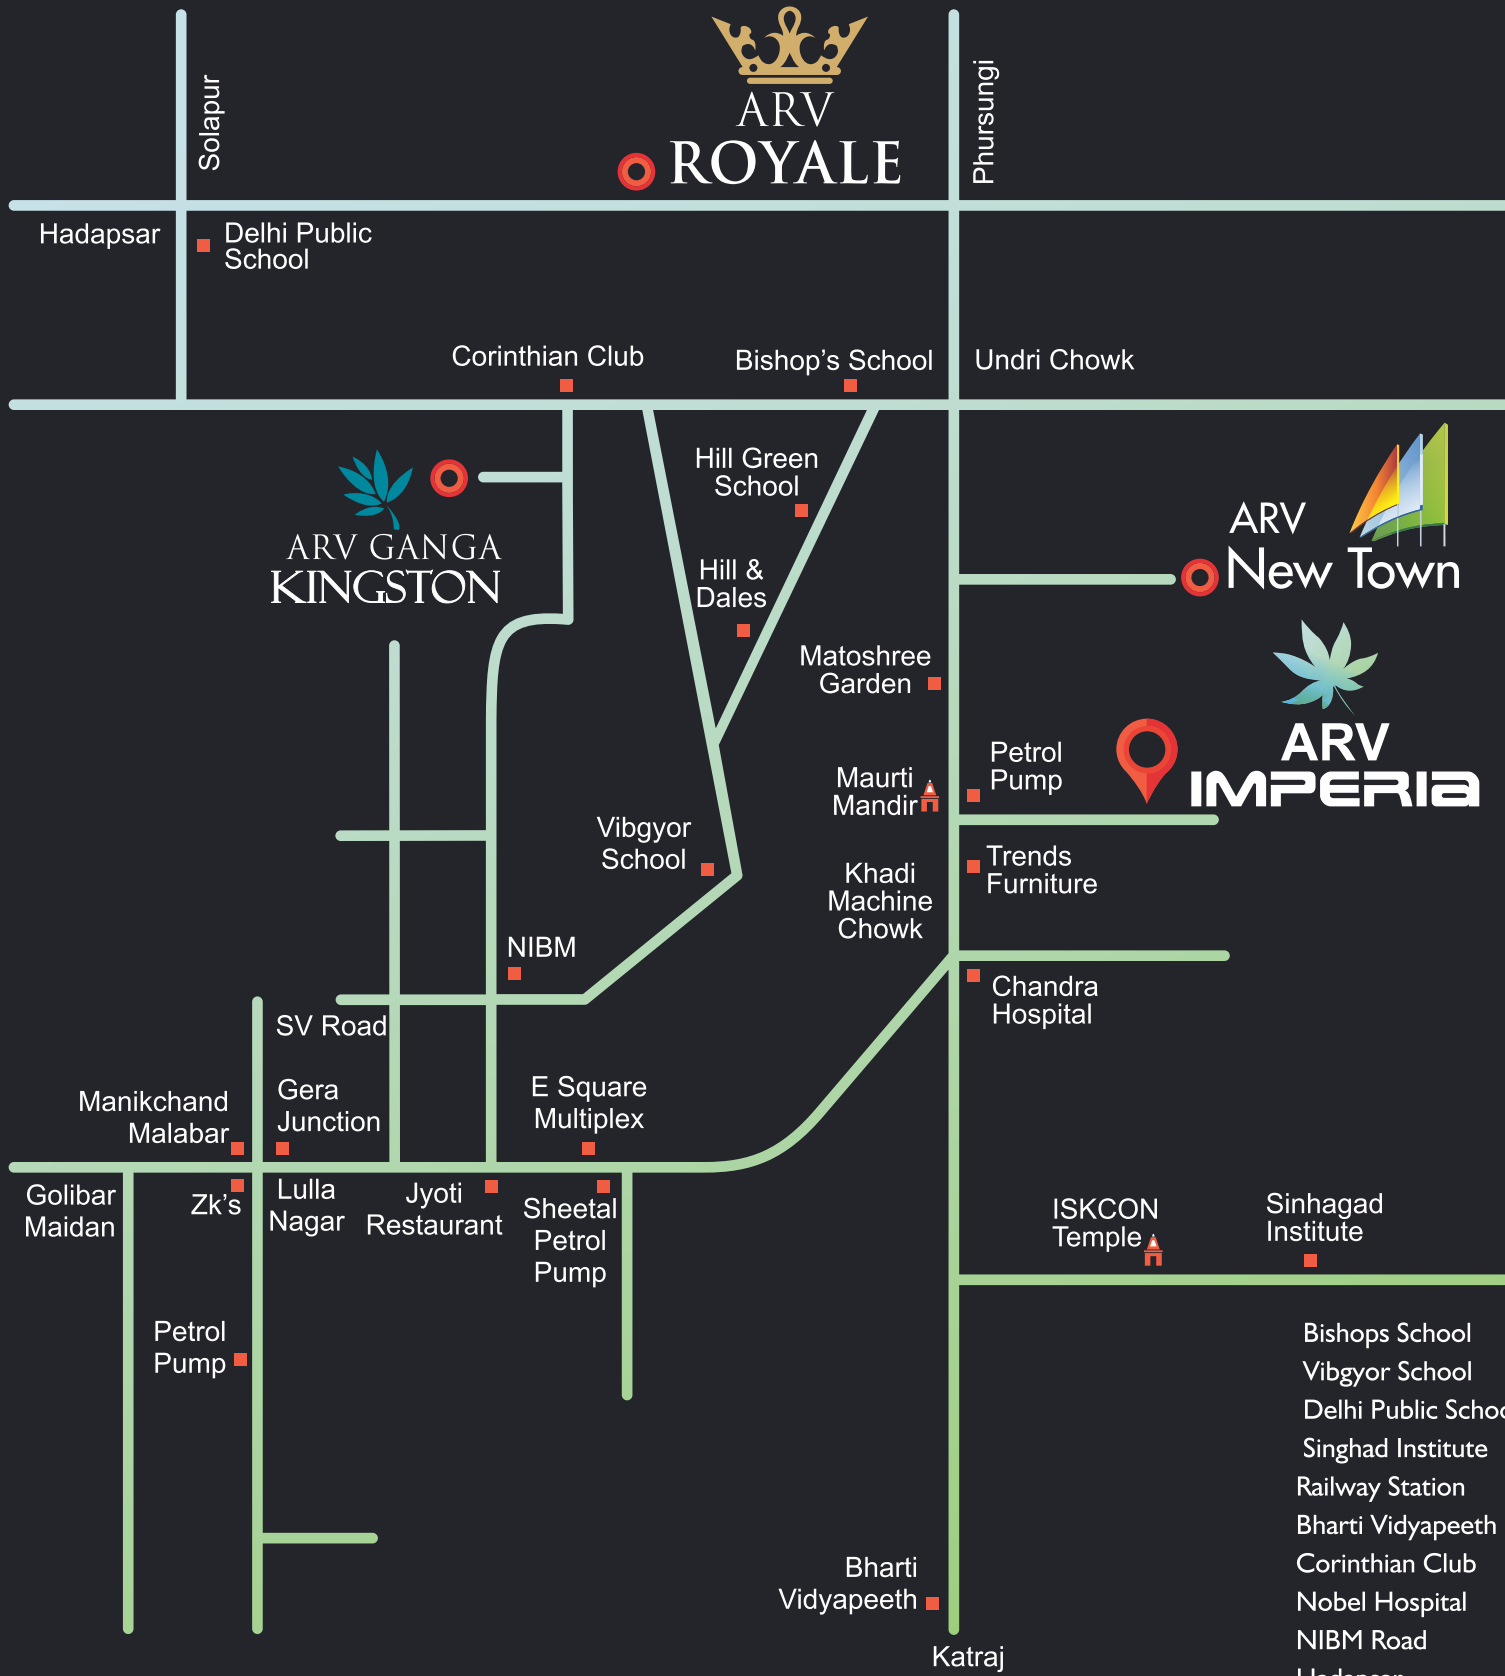

LIFTS

Each Building with two lifts of reputed make
Generator back up for lifts

A Place

where happiness follows you

ARV Imperia is a well designed scheme with elegant features that makes it a class apart. A fine cultured neighbourhood, a strategic location amidst green surroundings and upcoming localities, your home suits your modern day living.

Location Map

HADAPSAR

ARV
ROYALE

1, 2 & 3 BHK Royal Homes
Shops & Offices

NIBM ANNEXE

ARV GANGA
KINGSTON

2 BHK
Premium Apartments
Shops & Offices

UNDRI