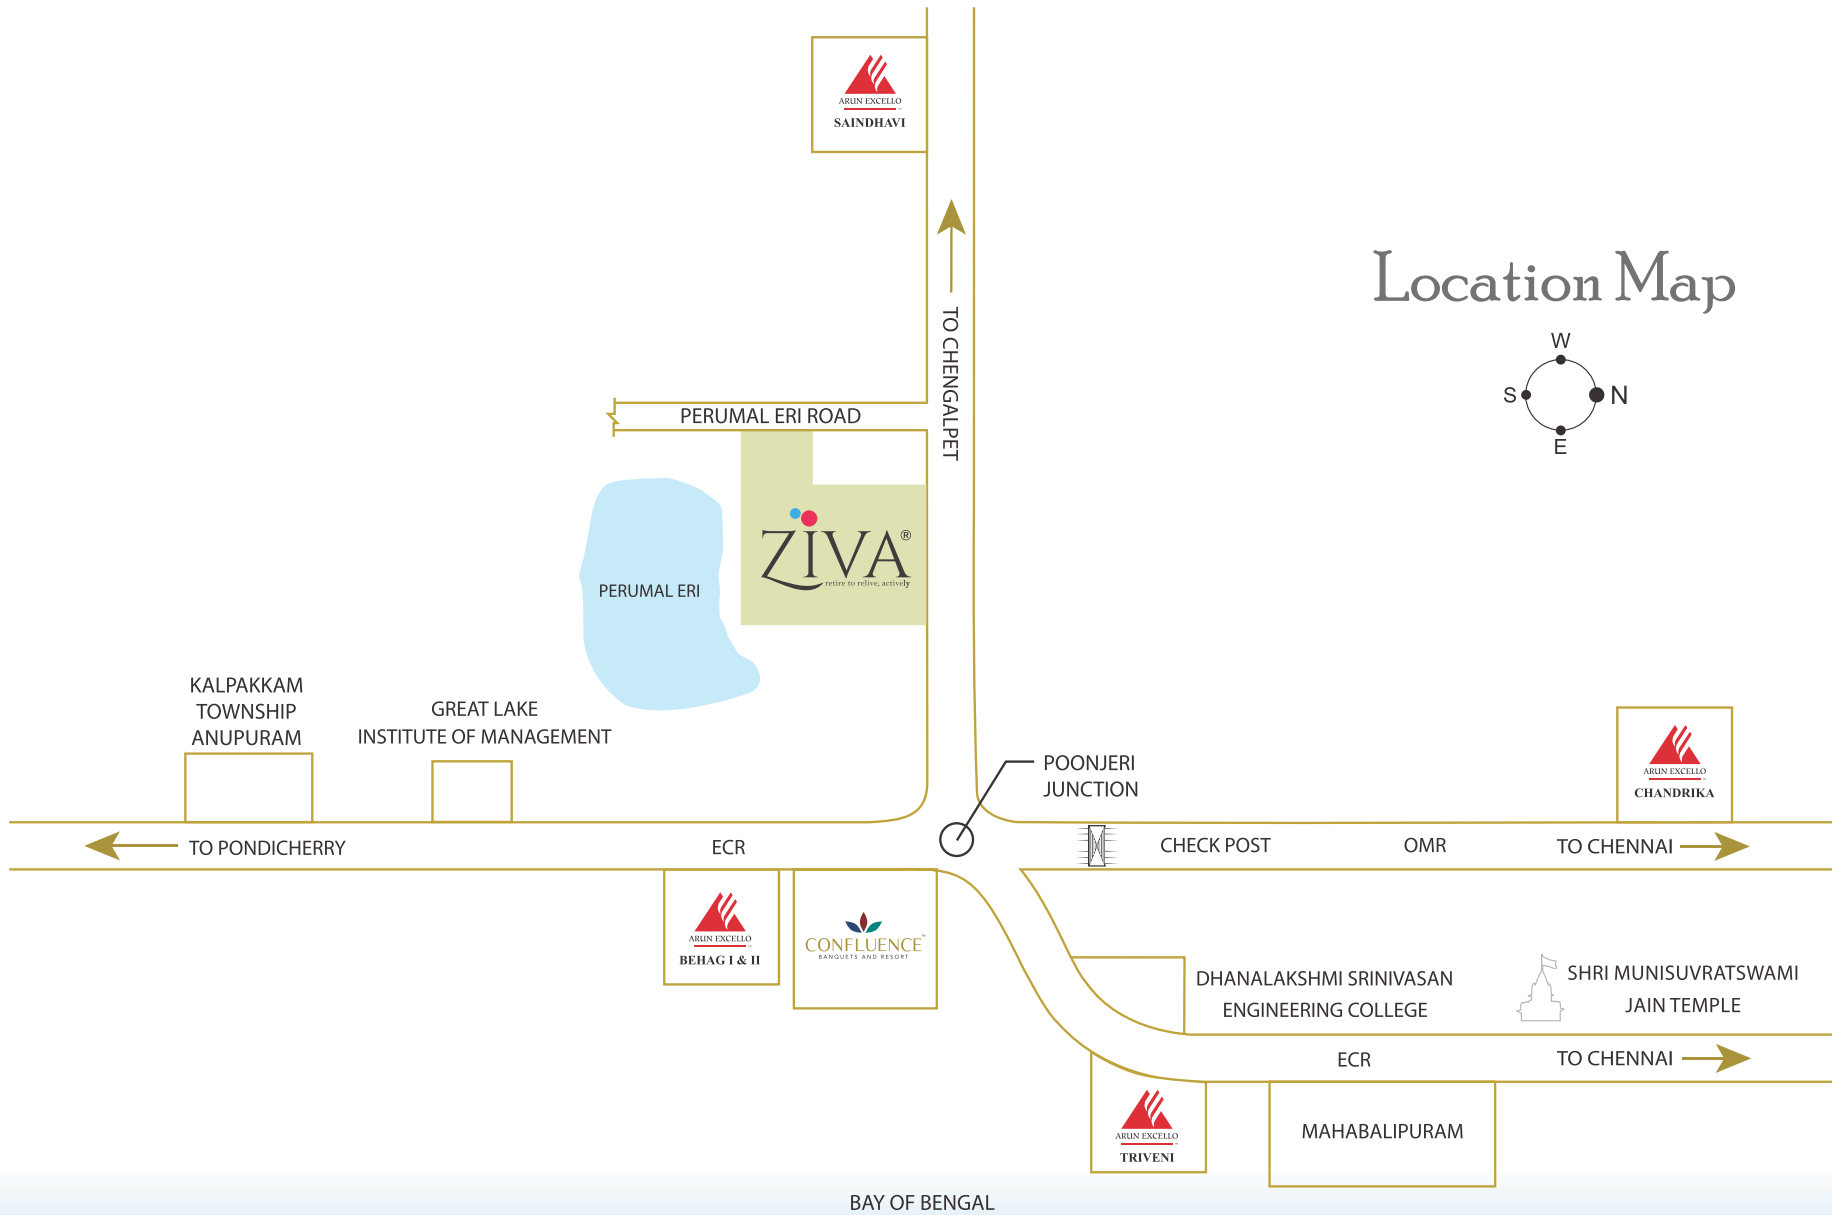

Location Map

PERUMALERI ROAD

TO THIRUKAZKUNDRAM

Master Layout Plan

Legend

- 1. Main Entry
- 2. Block - 'A' - 2 BHK Apartment
- 3. Block - 'B' - 2 BHK Apartment
- 4. Block - 'C' - 2 BHK Apartment
- 5. Oasis Garden
- 6. Ziva Link
- 7. Outdoor Exercise Area
- 8. Tennis Court
- 9. Clubhouse
- 10. Jogging Track
- 11. Indoor Pool
- 12. Outdoor Pool
- 13. Staff Quarters
- 14. Well
- 15. Temple
- 16. Lake
- 17. Villa Type - A
- 18. Villa Type - B
- 19. Future Expansion