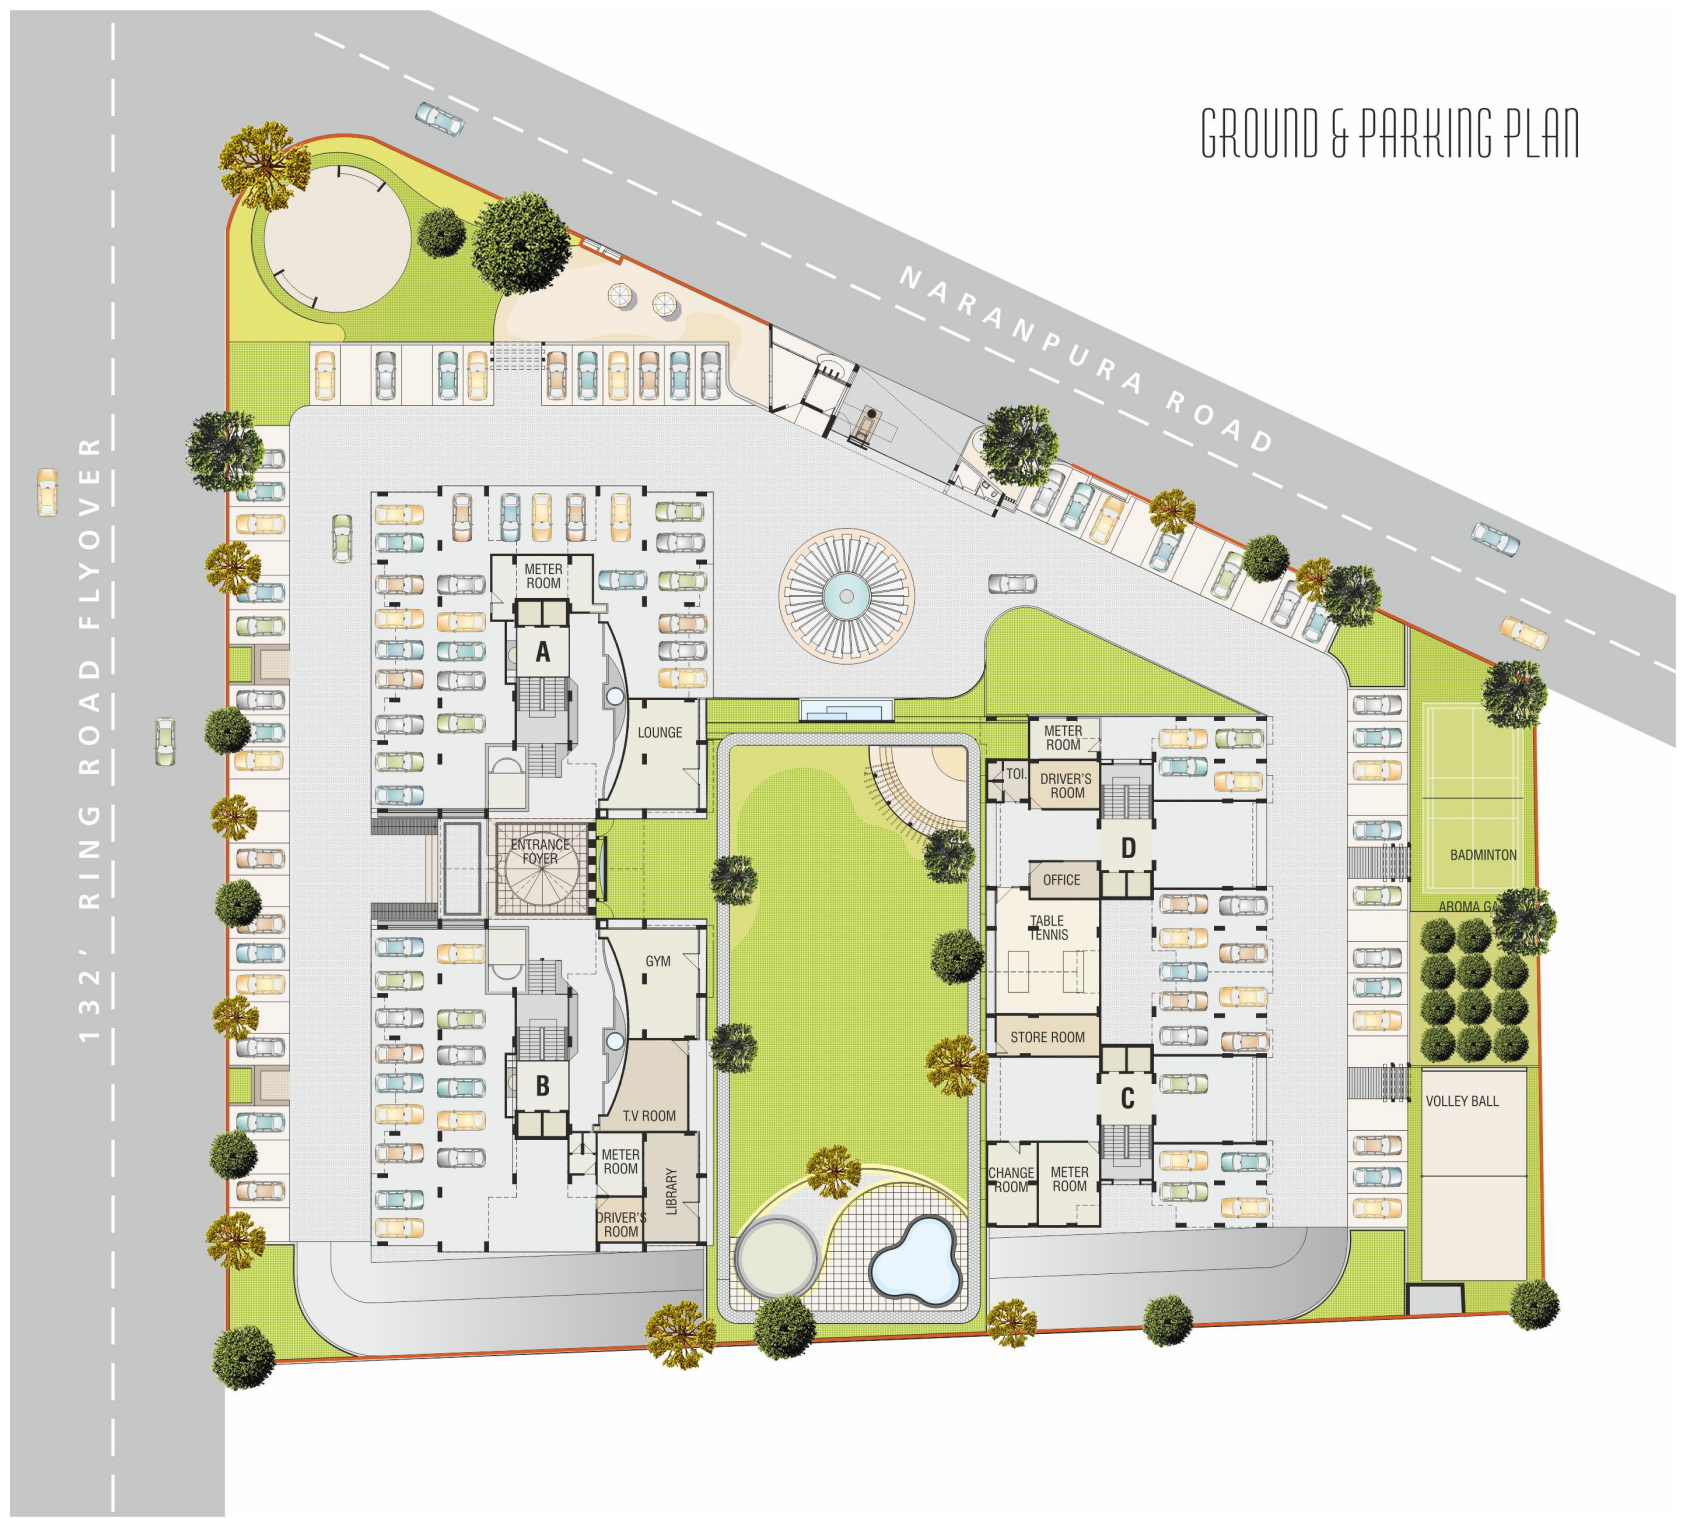

GROUND & PARKING PLAN

132' RING ROAD FLYOVER

NARANPURA ROAD

METER ROOM

A

LOUNGE

ENTRANCE FOYER

GYM

B

T.V ROOM

METER ROOM

LIBRARY

DRIVER'S ROOM

METER ROOM

D

TOI

DRIVER'S ROOM

OFFICE

TABLE TENNIS

STORE ROOM

C

CHANGE ROOM

METER ROOM

BADMINTON