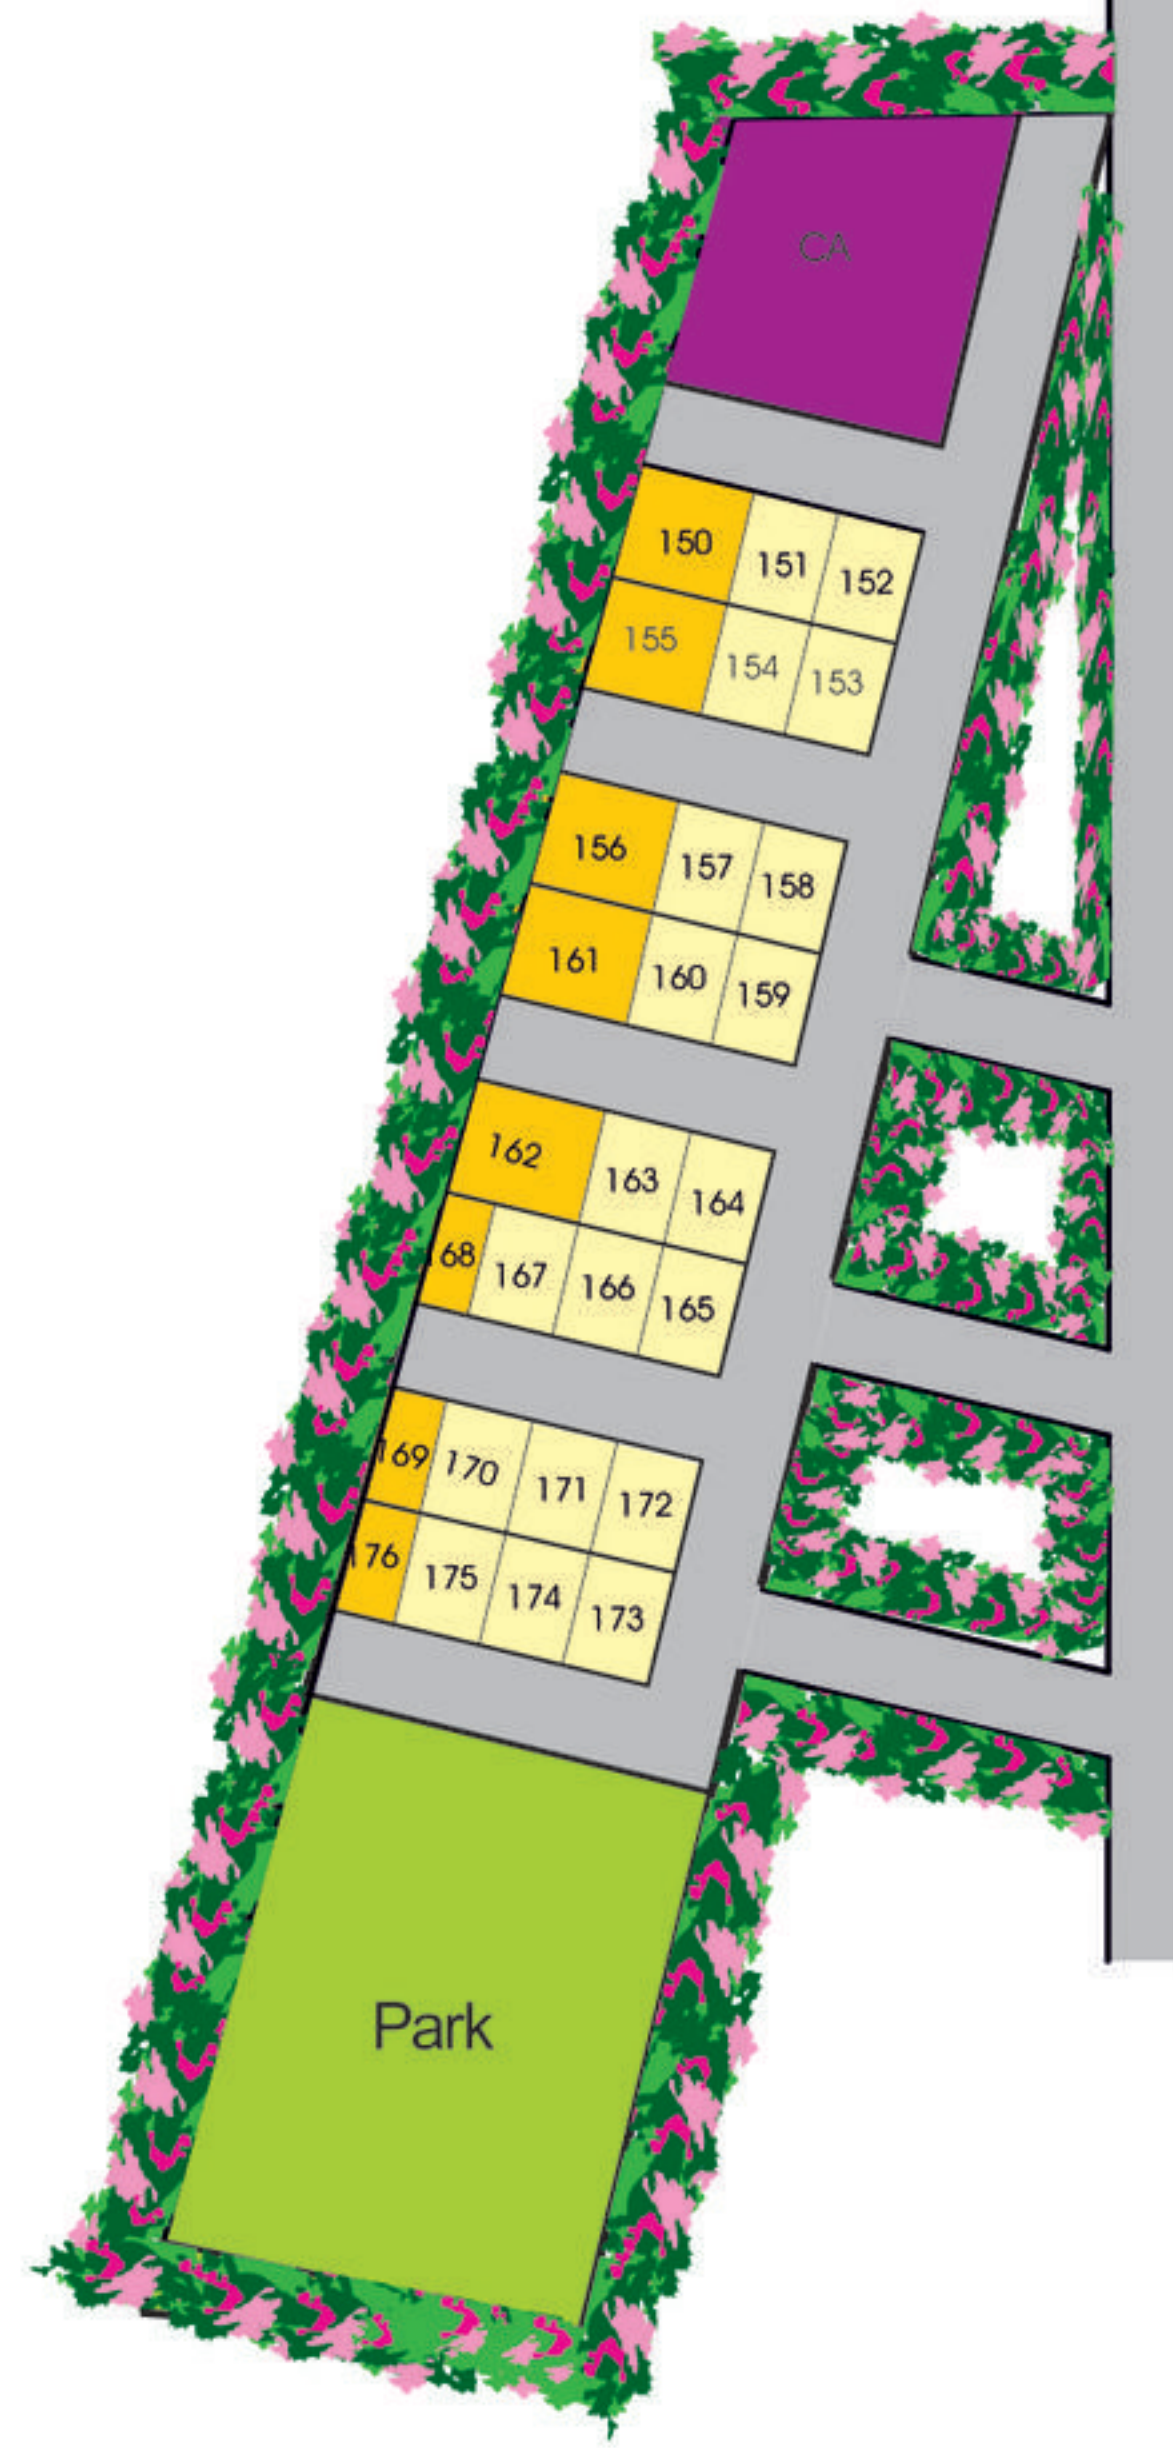

LEGEND	
	30'X40'
	30'X50'
	Odd

KRERA Reg No:  
 PRM/KA/RERA/1251/308/PR/171223/002263  
 STRR Approval No:  
 STRRPA/TP/LAO/05/16-17

Near Chandapura