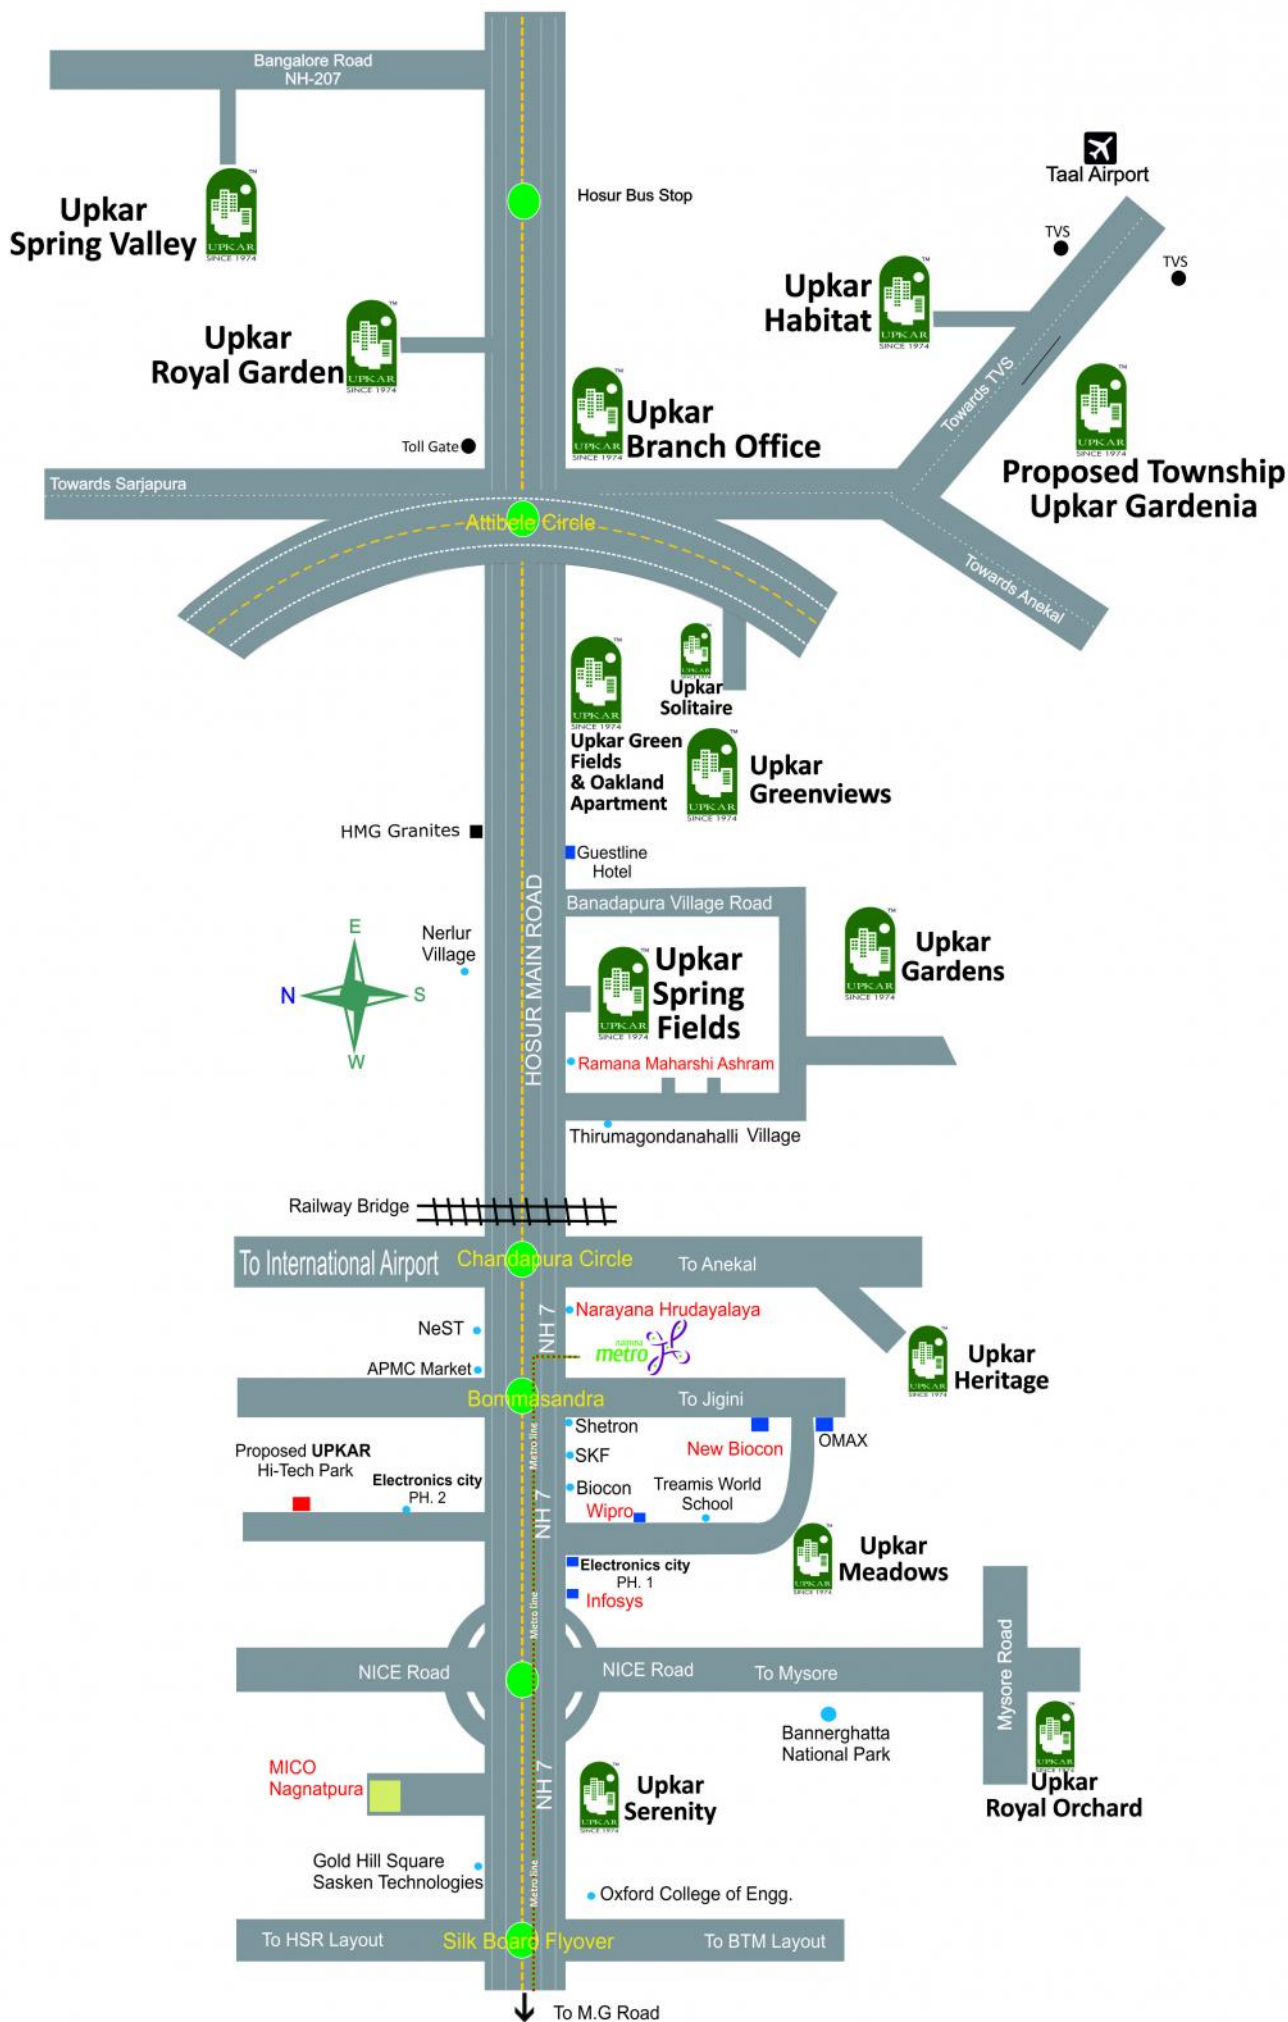

LOCATION MAP

Upkar Spring Valley

Upkar Royal Garden

Hosur Bus Stop

Upkar Habitat

Taal Airport

Upkar Branch Office

Proposed Township Upkar Gardenia

Ramana Maharshi Ashram

Thirumagondanahalli Village

Railway Bridge

To International Airport Chandapura Circle To Anekal

NeST

Narayana Hrudayalaya

APMC Market

Bommasandra