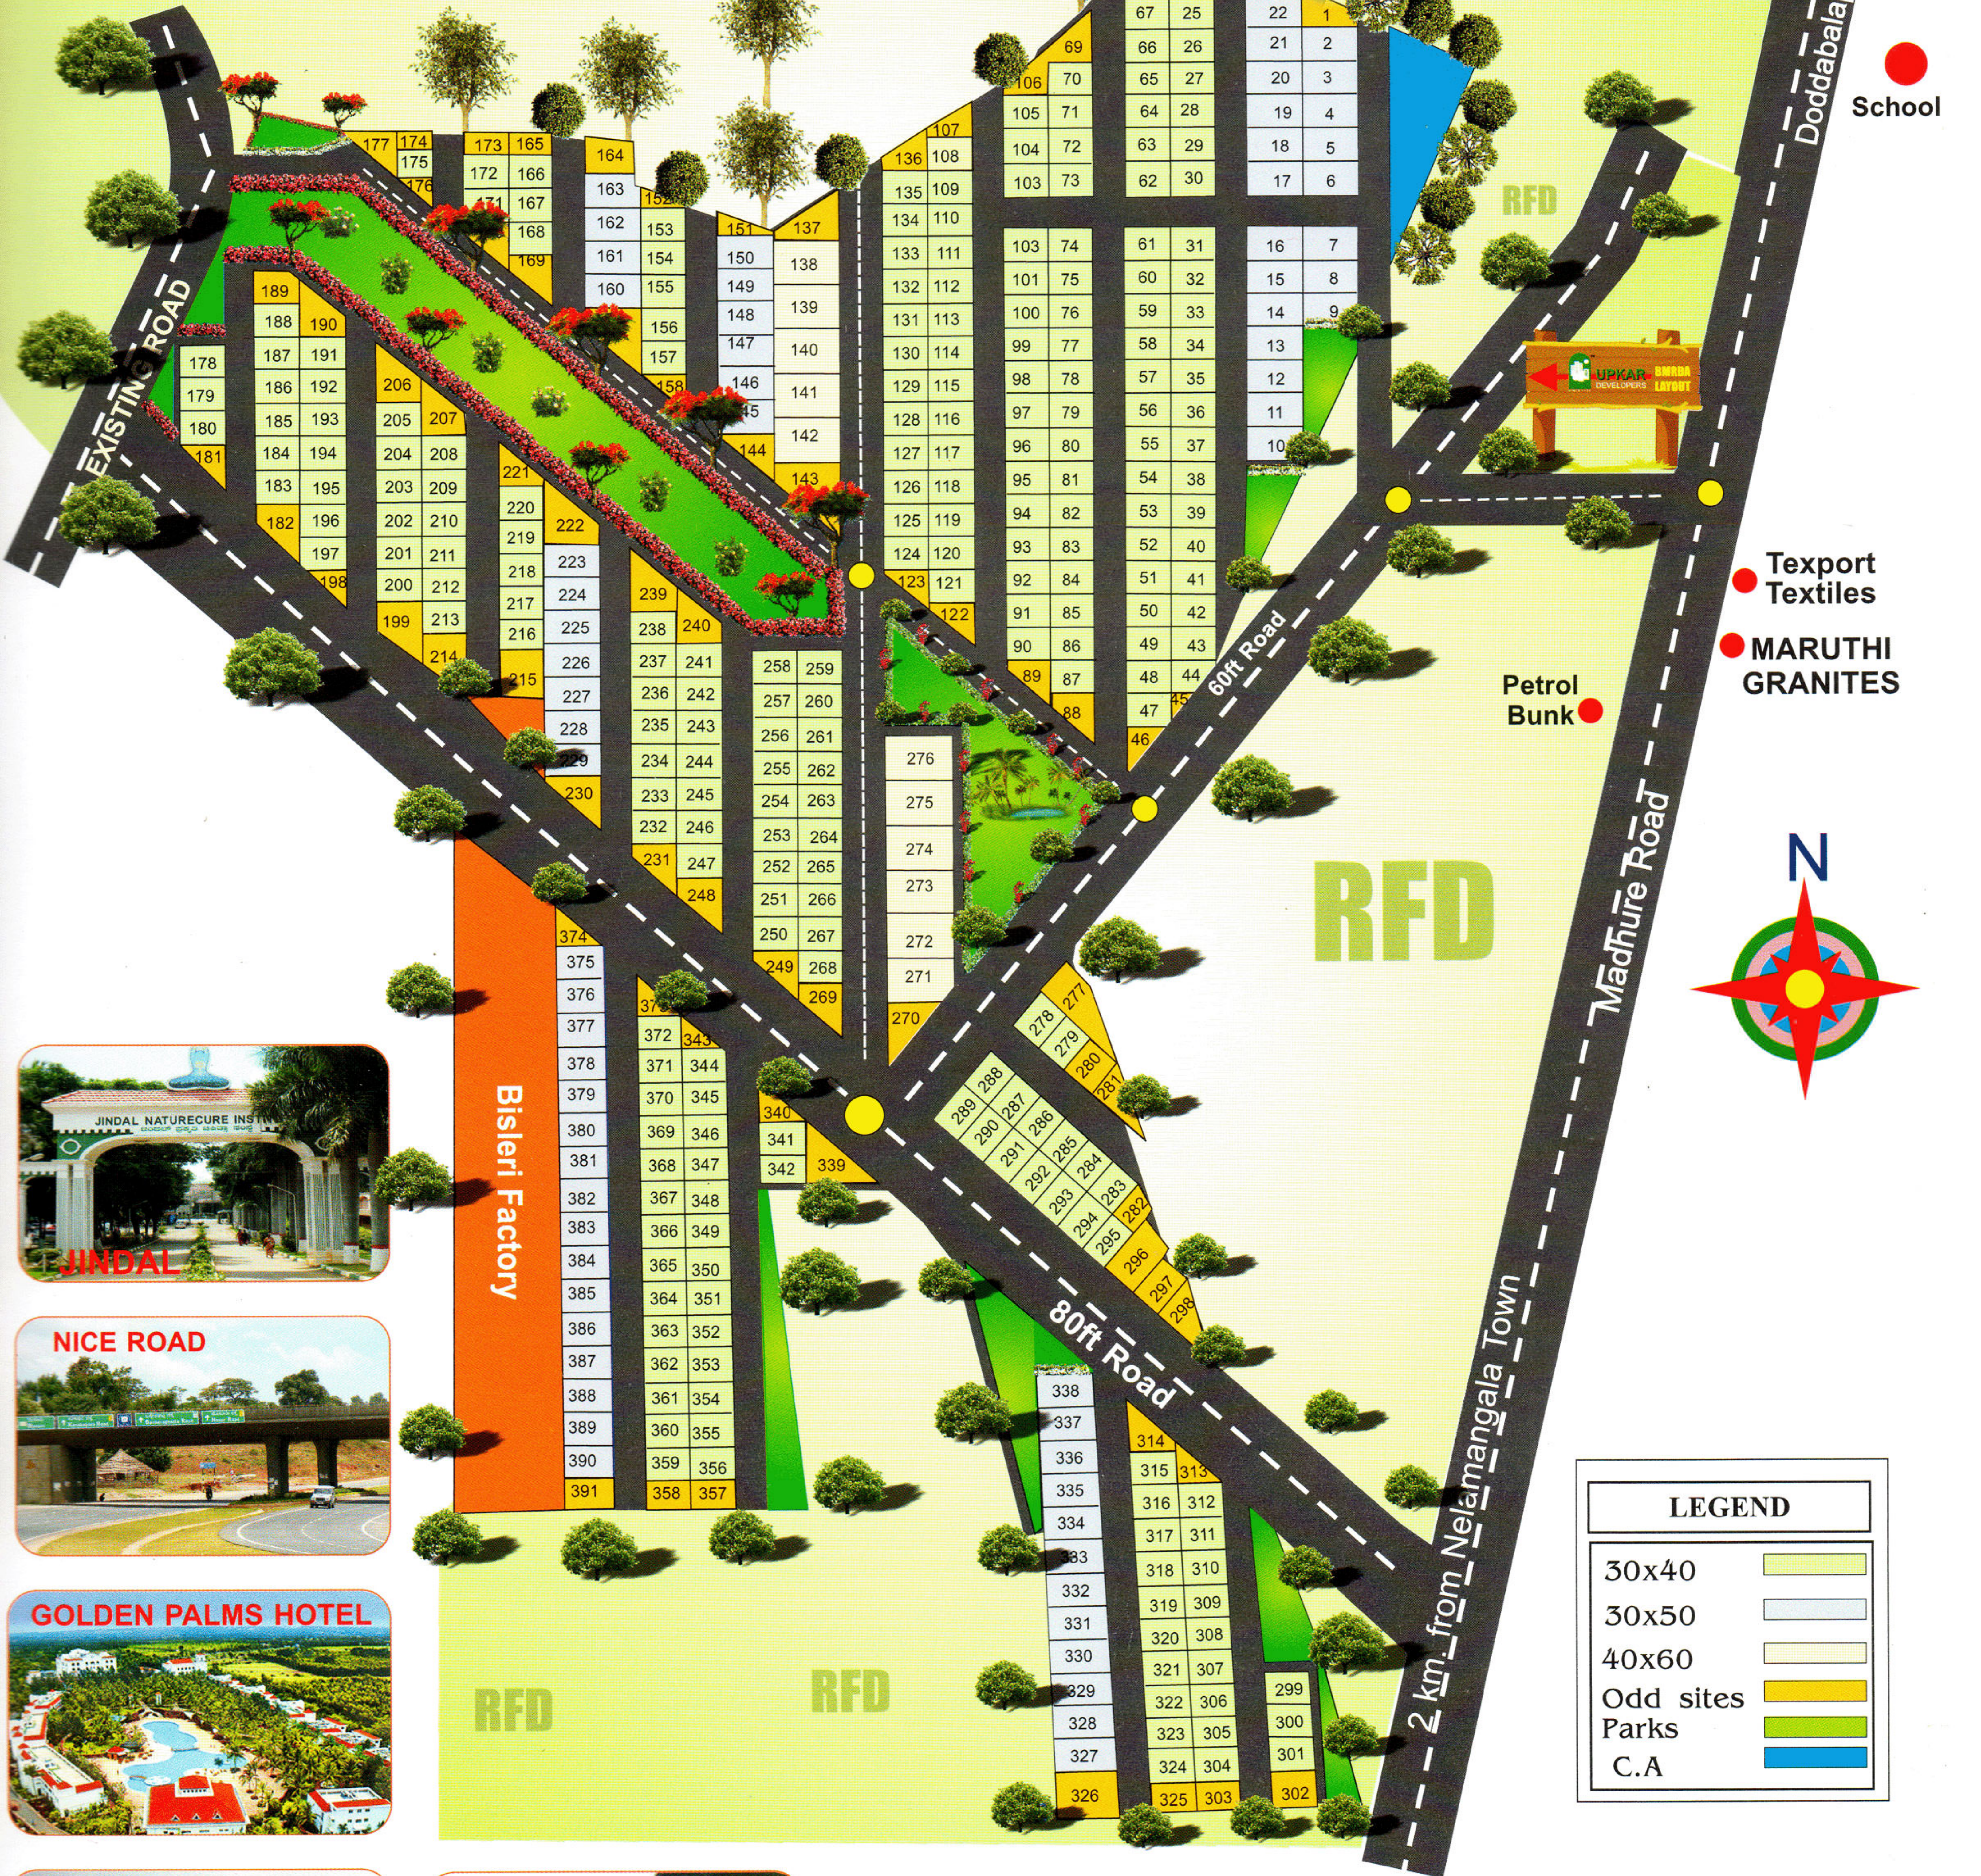

RFD

RFD

RFD

RFD

RFD

RFD

RFD

KANEGOWDANAHALLI

School

● Texport Textiles
 ● MARUTHI GRANITES

Petrol Bunk

LEGEND	
30x40	
30x50	
40x60	
Odd sites	
Parks	
C.A	

↓ Nelamangala Town