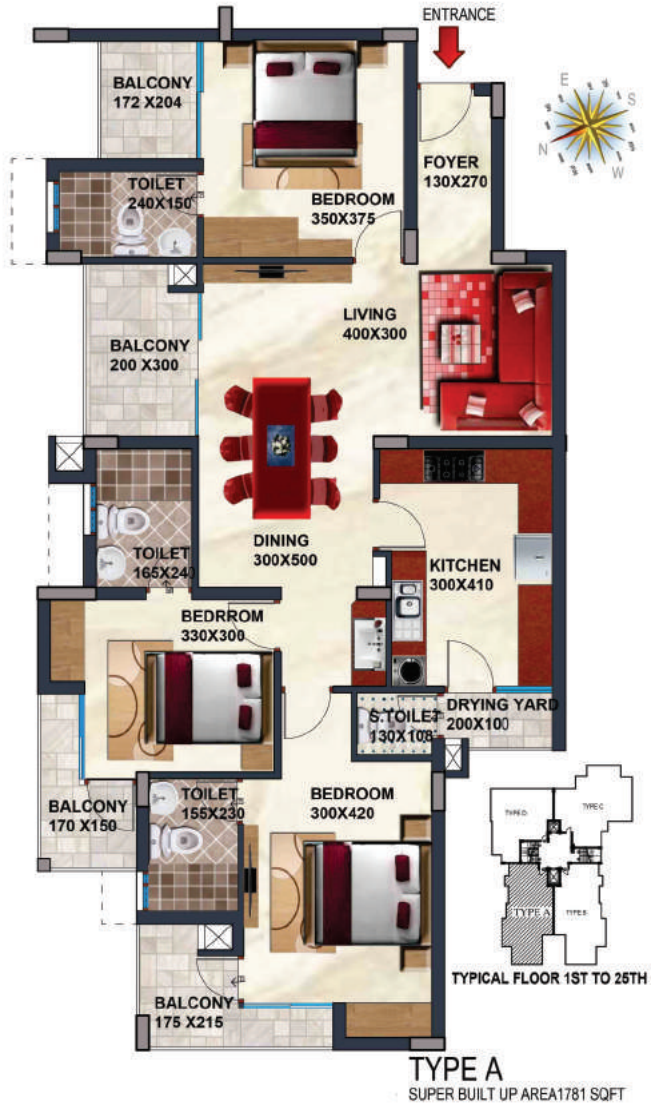

# PLANS

**TYPE C**  
SUPER BUILT UP AREA 1905 SQFT

**TYPE D**  
**SUPER BUILT UP AREA 1528 SQFT**

**Heera Construction Co. (P) Ltd,**

Heera Park, M P Appan Road, Vazhuthacaud, Trivandrum - 695014.

Phone : 0471-6612700, Dubai Office : 00971508876577 e-mail : support@heeragroup.com