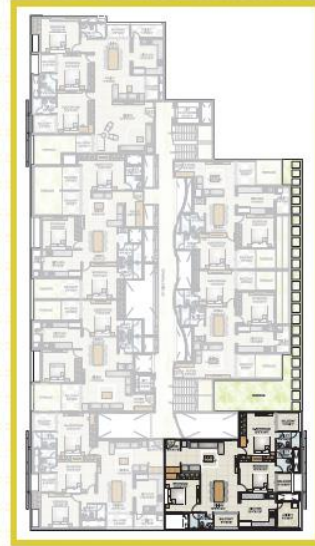

No: 1

Floor : 2nd to 12th

Type : 3 BHK

Size : 1863 sq ft

**CLASSIQUE
GATEWAY**

MAHAVEER CIRCLE, PUMPWELL, KANKANADY

No: 2

Floor : 2, 3, 5, 7, 9, 11

Type : 3 BHK

Size : 1848 sq ft

MAHAVEER CIRCLE, PUMPWELL, KANKANADY

No: 2

Floor : 4, 6, 8, 10, 12

Type : 3 BHK + TERRACE

Size : 1918 sq ft

CLASSIQUE
GATEWAY