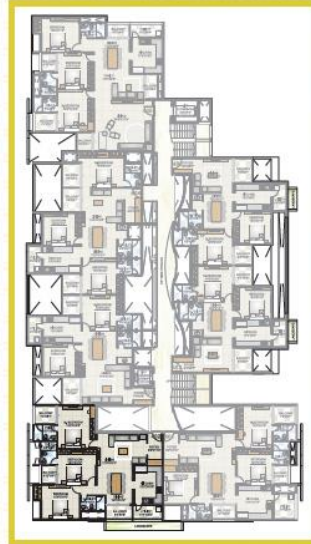

No: 1

Floor : 2nd to 12th

Type : 3 BHK

Size : 1863 sq ft

**CLASSIQUE
GATEWAY**

MAHAVEER CIRCLE, PUMPWELL, KANKANADY

No: 2

Floor : 2, 3, 5, 7, 9, 11

Type : 3 BHK

Size : 1848 sq ft

MAHAVEER CIRCLE, PUMPWELL, KANKANADY

No: 2

Floor : 4, 6, 8, 10, 12

Type : 3 BHK + TERRACE

Size : 1918 sq ft

CLASSIQUE
GATEWAY

MAHAVEER CIRCLE, PUMPWELL, KANKANADY

No: 3

Floor : 2nd

Type : 2 BHK + TERRACE

Size : 1634 sq ft

MAHAVEER CIRCLE, PUMPWELL, KANKANADY

No: 3

Floor : 3, 6, 9, 12