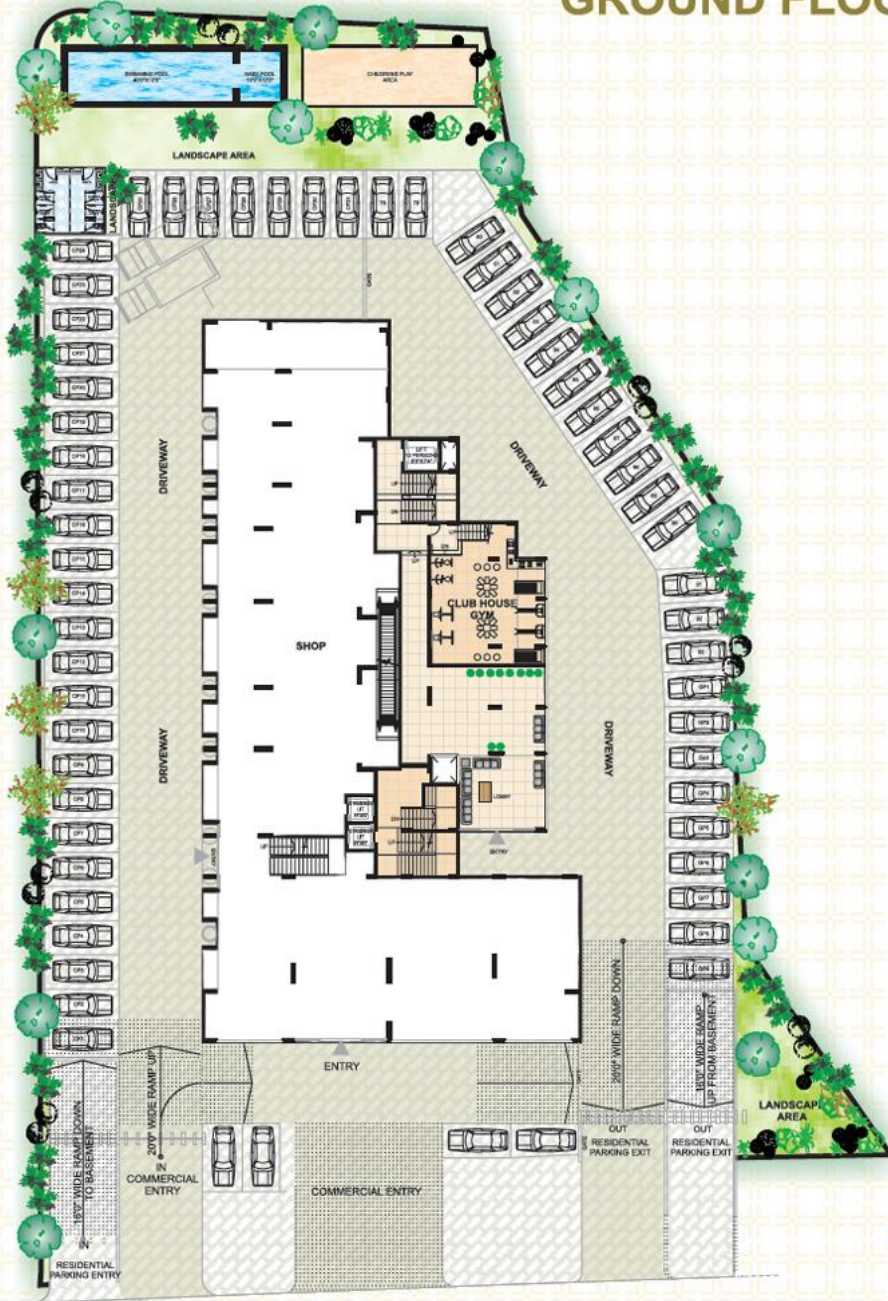

DESIGNED TO PAMPER

Pamper yourself at our fully equipped club house and swimming pool. Start your day with our fully equipped gym and end it with a walk at our landscaped garden.

AN IDEAL LOCATION

Located near two highway junctions, Classique Gateway offers easy and convenient access. Major hospitals, bus stations, banks and hotels are all within easy reach.

CLASSIQUE GATEWAY

MAHAVEER CIRCLE, PUMPWELL, KANKANADY

GROUND FLOOR

CLASSIQUE
GATEWAY

MAHAVEER CIRCLE, PUMPWELL, KANKANADY

FIRST FLOOR

**CLASSIQUE
GATEWAY**

MAHAVEER CIRCLE, PUMPWELL, KANKANADY