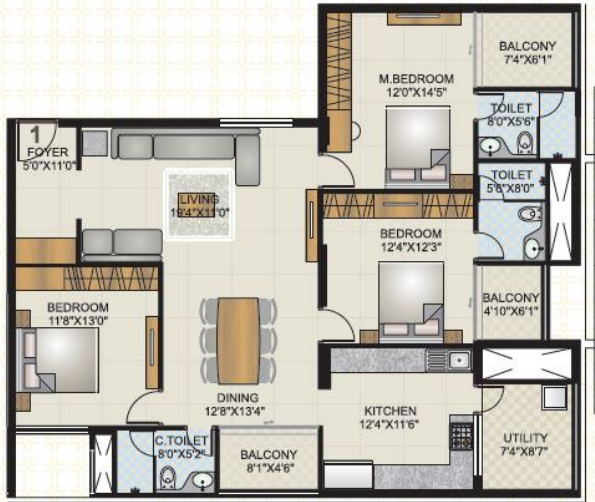

No: 1

Floor : 2nd to 12th

Type : 3 BHK

Size : 1863 sq ft

**CLASSIQUE
GATEWAY**

MAHAVEER CIRCLE, PUMPWELL, KANKANADY

No: 2

Floor : 2, 3, 5, 7, 9, 11