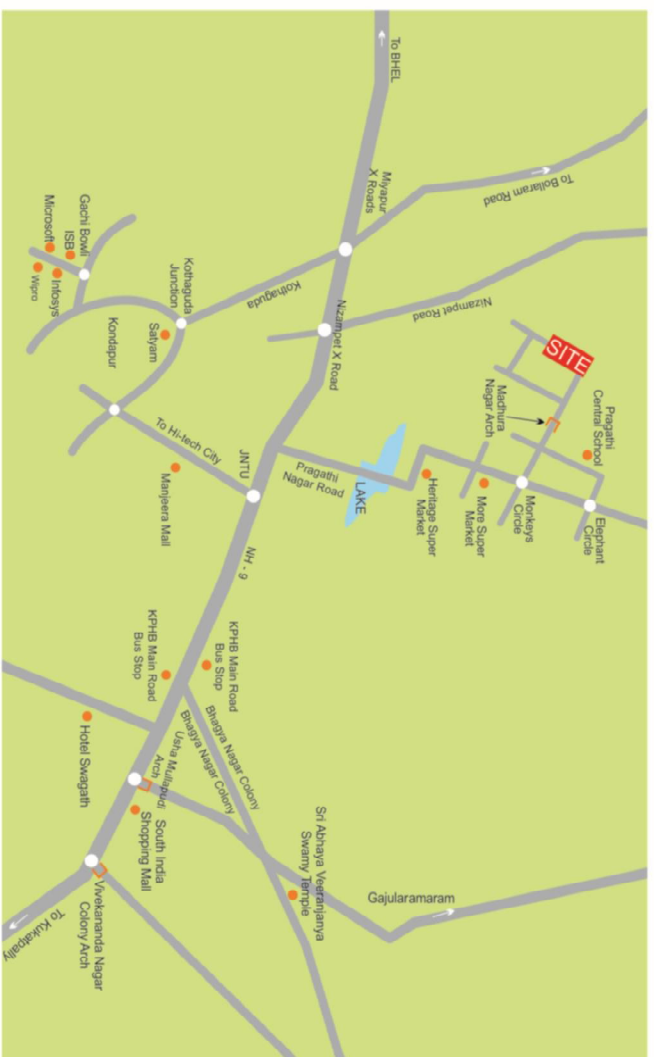

LOCATION MAP
(not to scale)

Promoters & Developers :

(INDIA) PRIVATE LIMITED

Flat No. 401 Plot No.25, Kingston - B wing,
Pragathi Nagar, Opp. JNTU, Kukatpally,
Hyderabad - 500 090.
Ph : 040- 64630909, 98661 61689, 97053 12653.
E-mail : sdles@geminiinfra.com
Web : www.geminiinfra.com

Consultant

Architects

A LINE DESIGN STUDIOS
architectural landscape interior and environmental
ANR Centre, 5th floor, Road No-1,
Banjara hills, Hyderabad-500034
Ph: 040 23221655, Mob: 98490 90930
Email: alinedesignstudios@gmail.com

Note: This brochure is a conceptual presentation and not a legal offering. The promoter reserve the right make changes in plans, specifications and elevation as deemed fit.