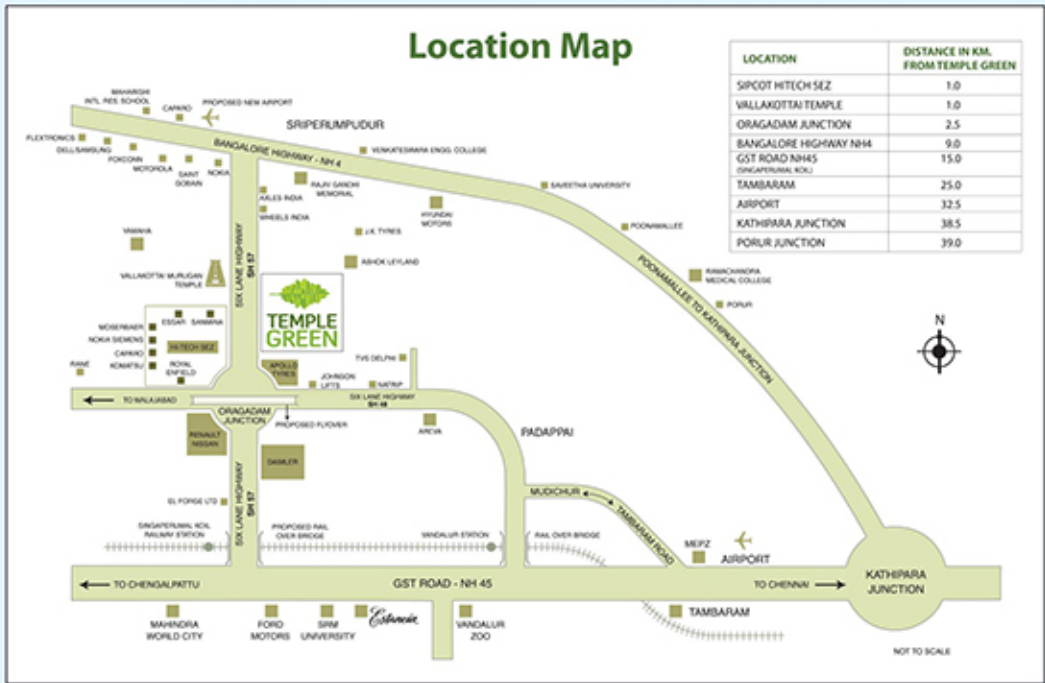

ARUN EXCELLO HOMES PVT. LTD.

18, West Cott Road, Royapettah, Chennai - 600 014.
Contact: 73 73 73 00 00 Landline: 2841 2841
(E) tg@arunexcello.com (W) www.arunexcello.com