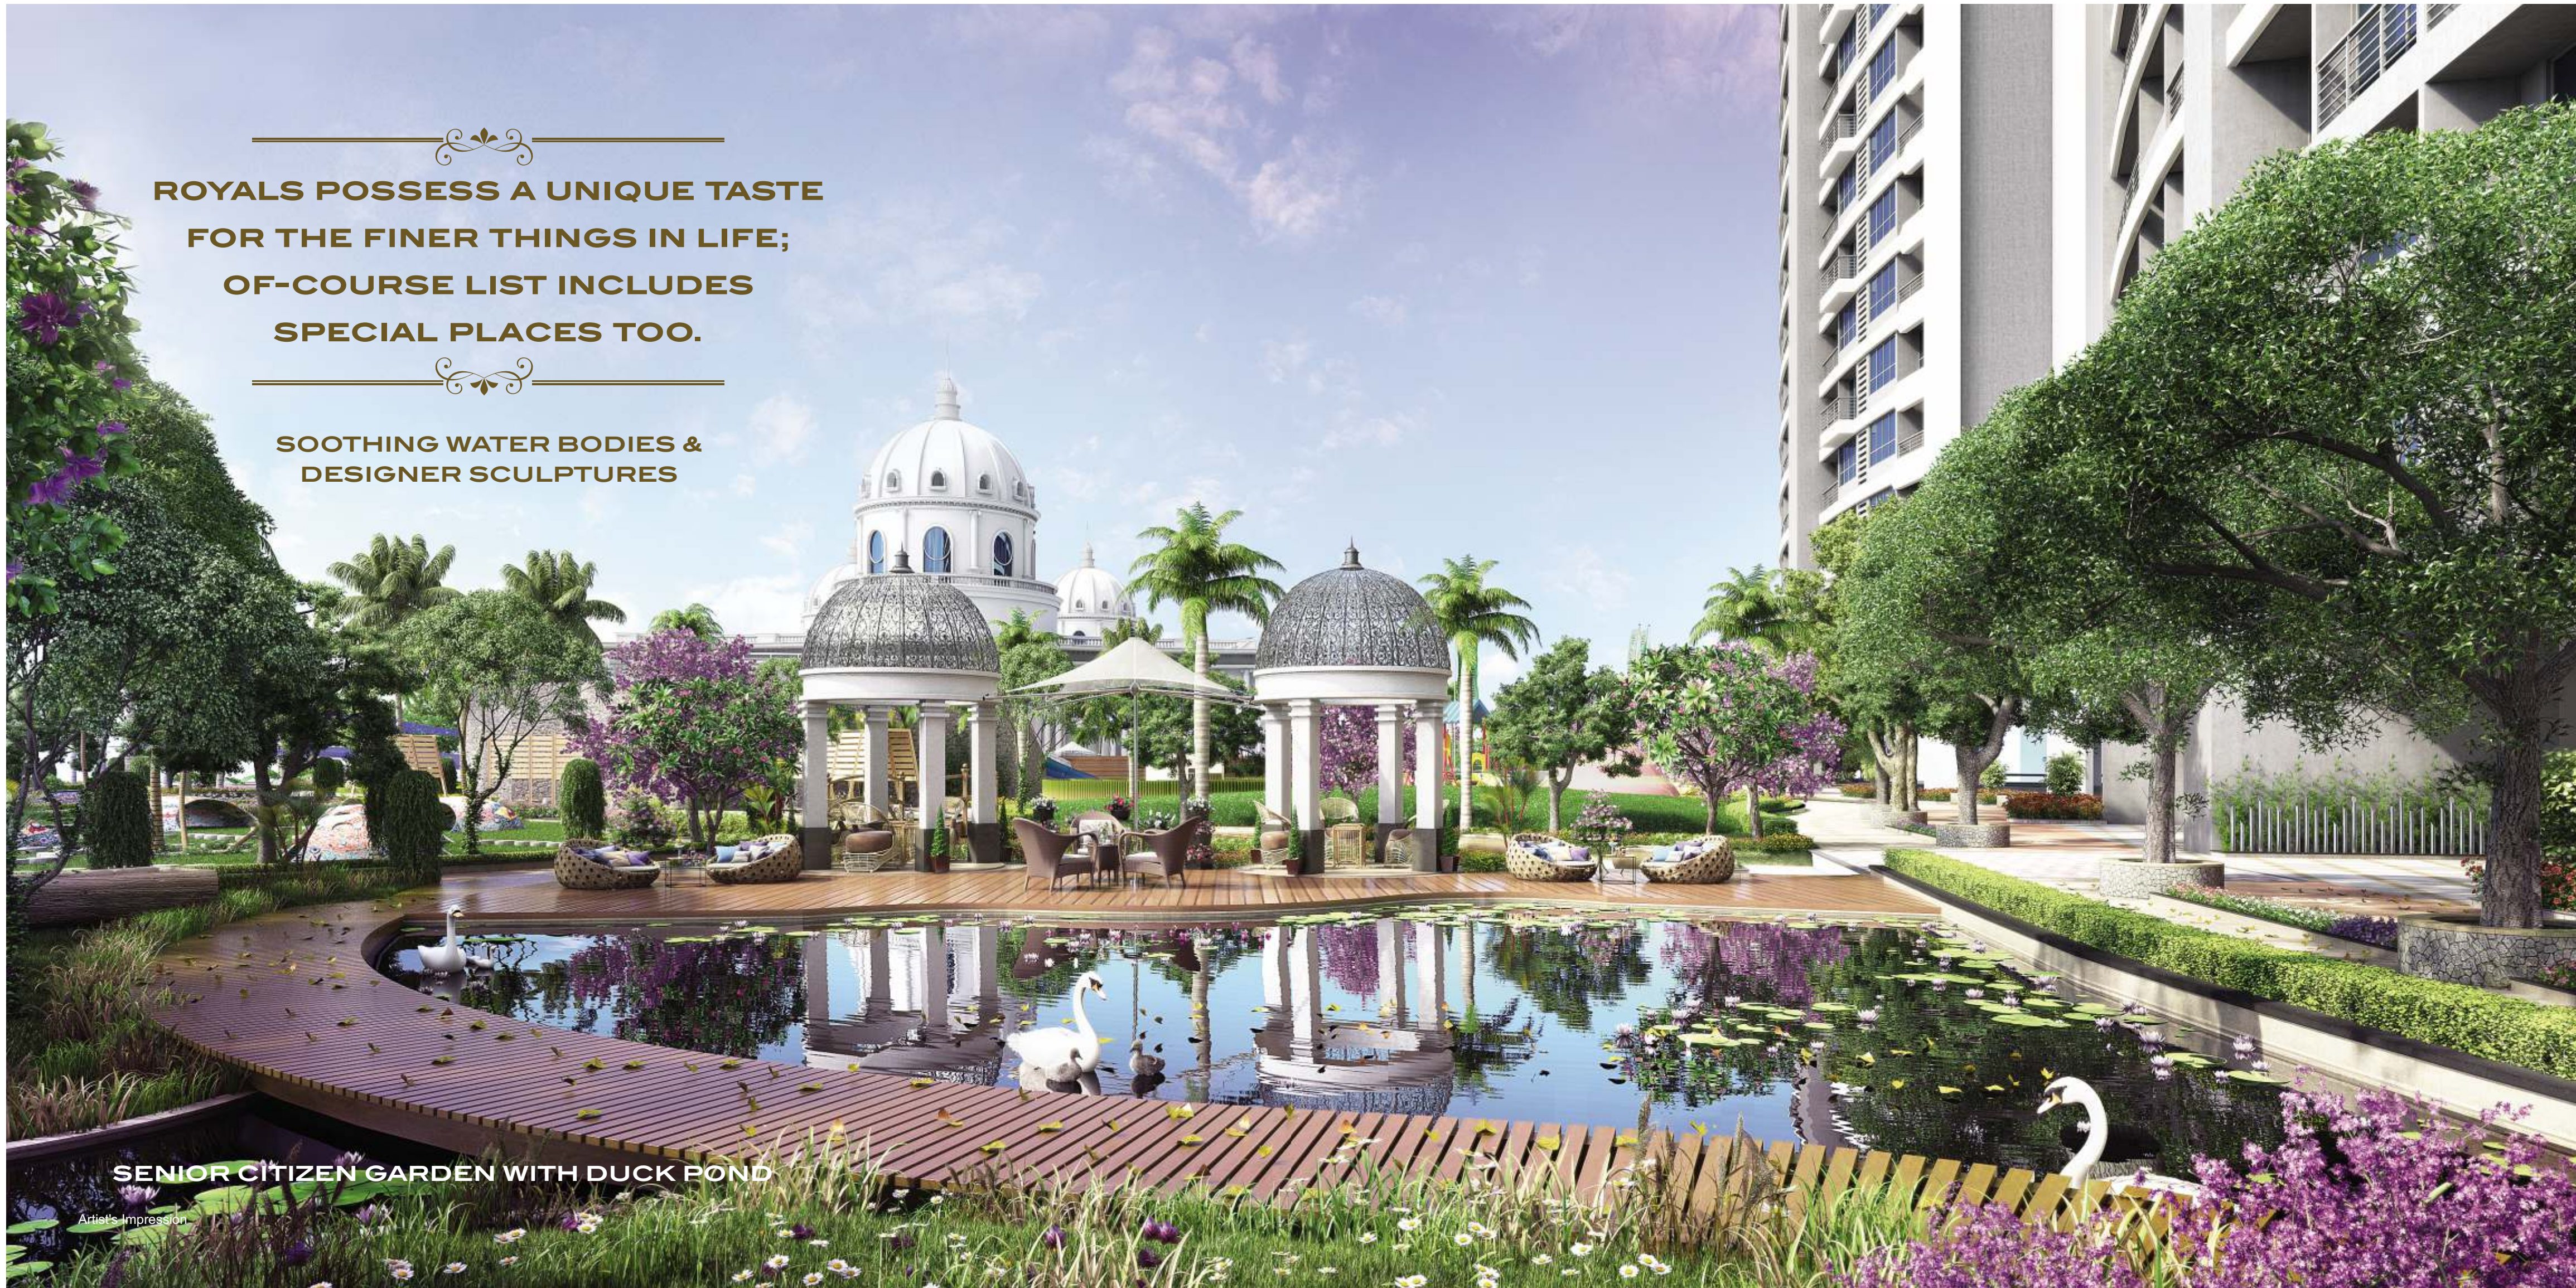

SOOTHING WATER BODIES &
DESIGNER SCULPTURES

SENIOR CITIZEN GARDEN WITH DUCK POND

Artist's Impression

—
A MOST RELAXING
LEISURE DESTINATION,
WHERE EVERY DAY FEELS
LIKE A HOLIDAY
—

LEISURE POOL WITH FLOATING BAR