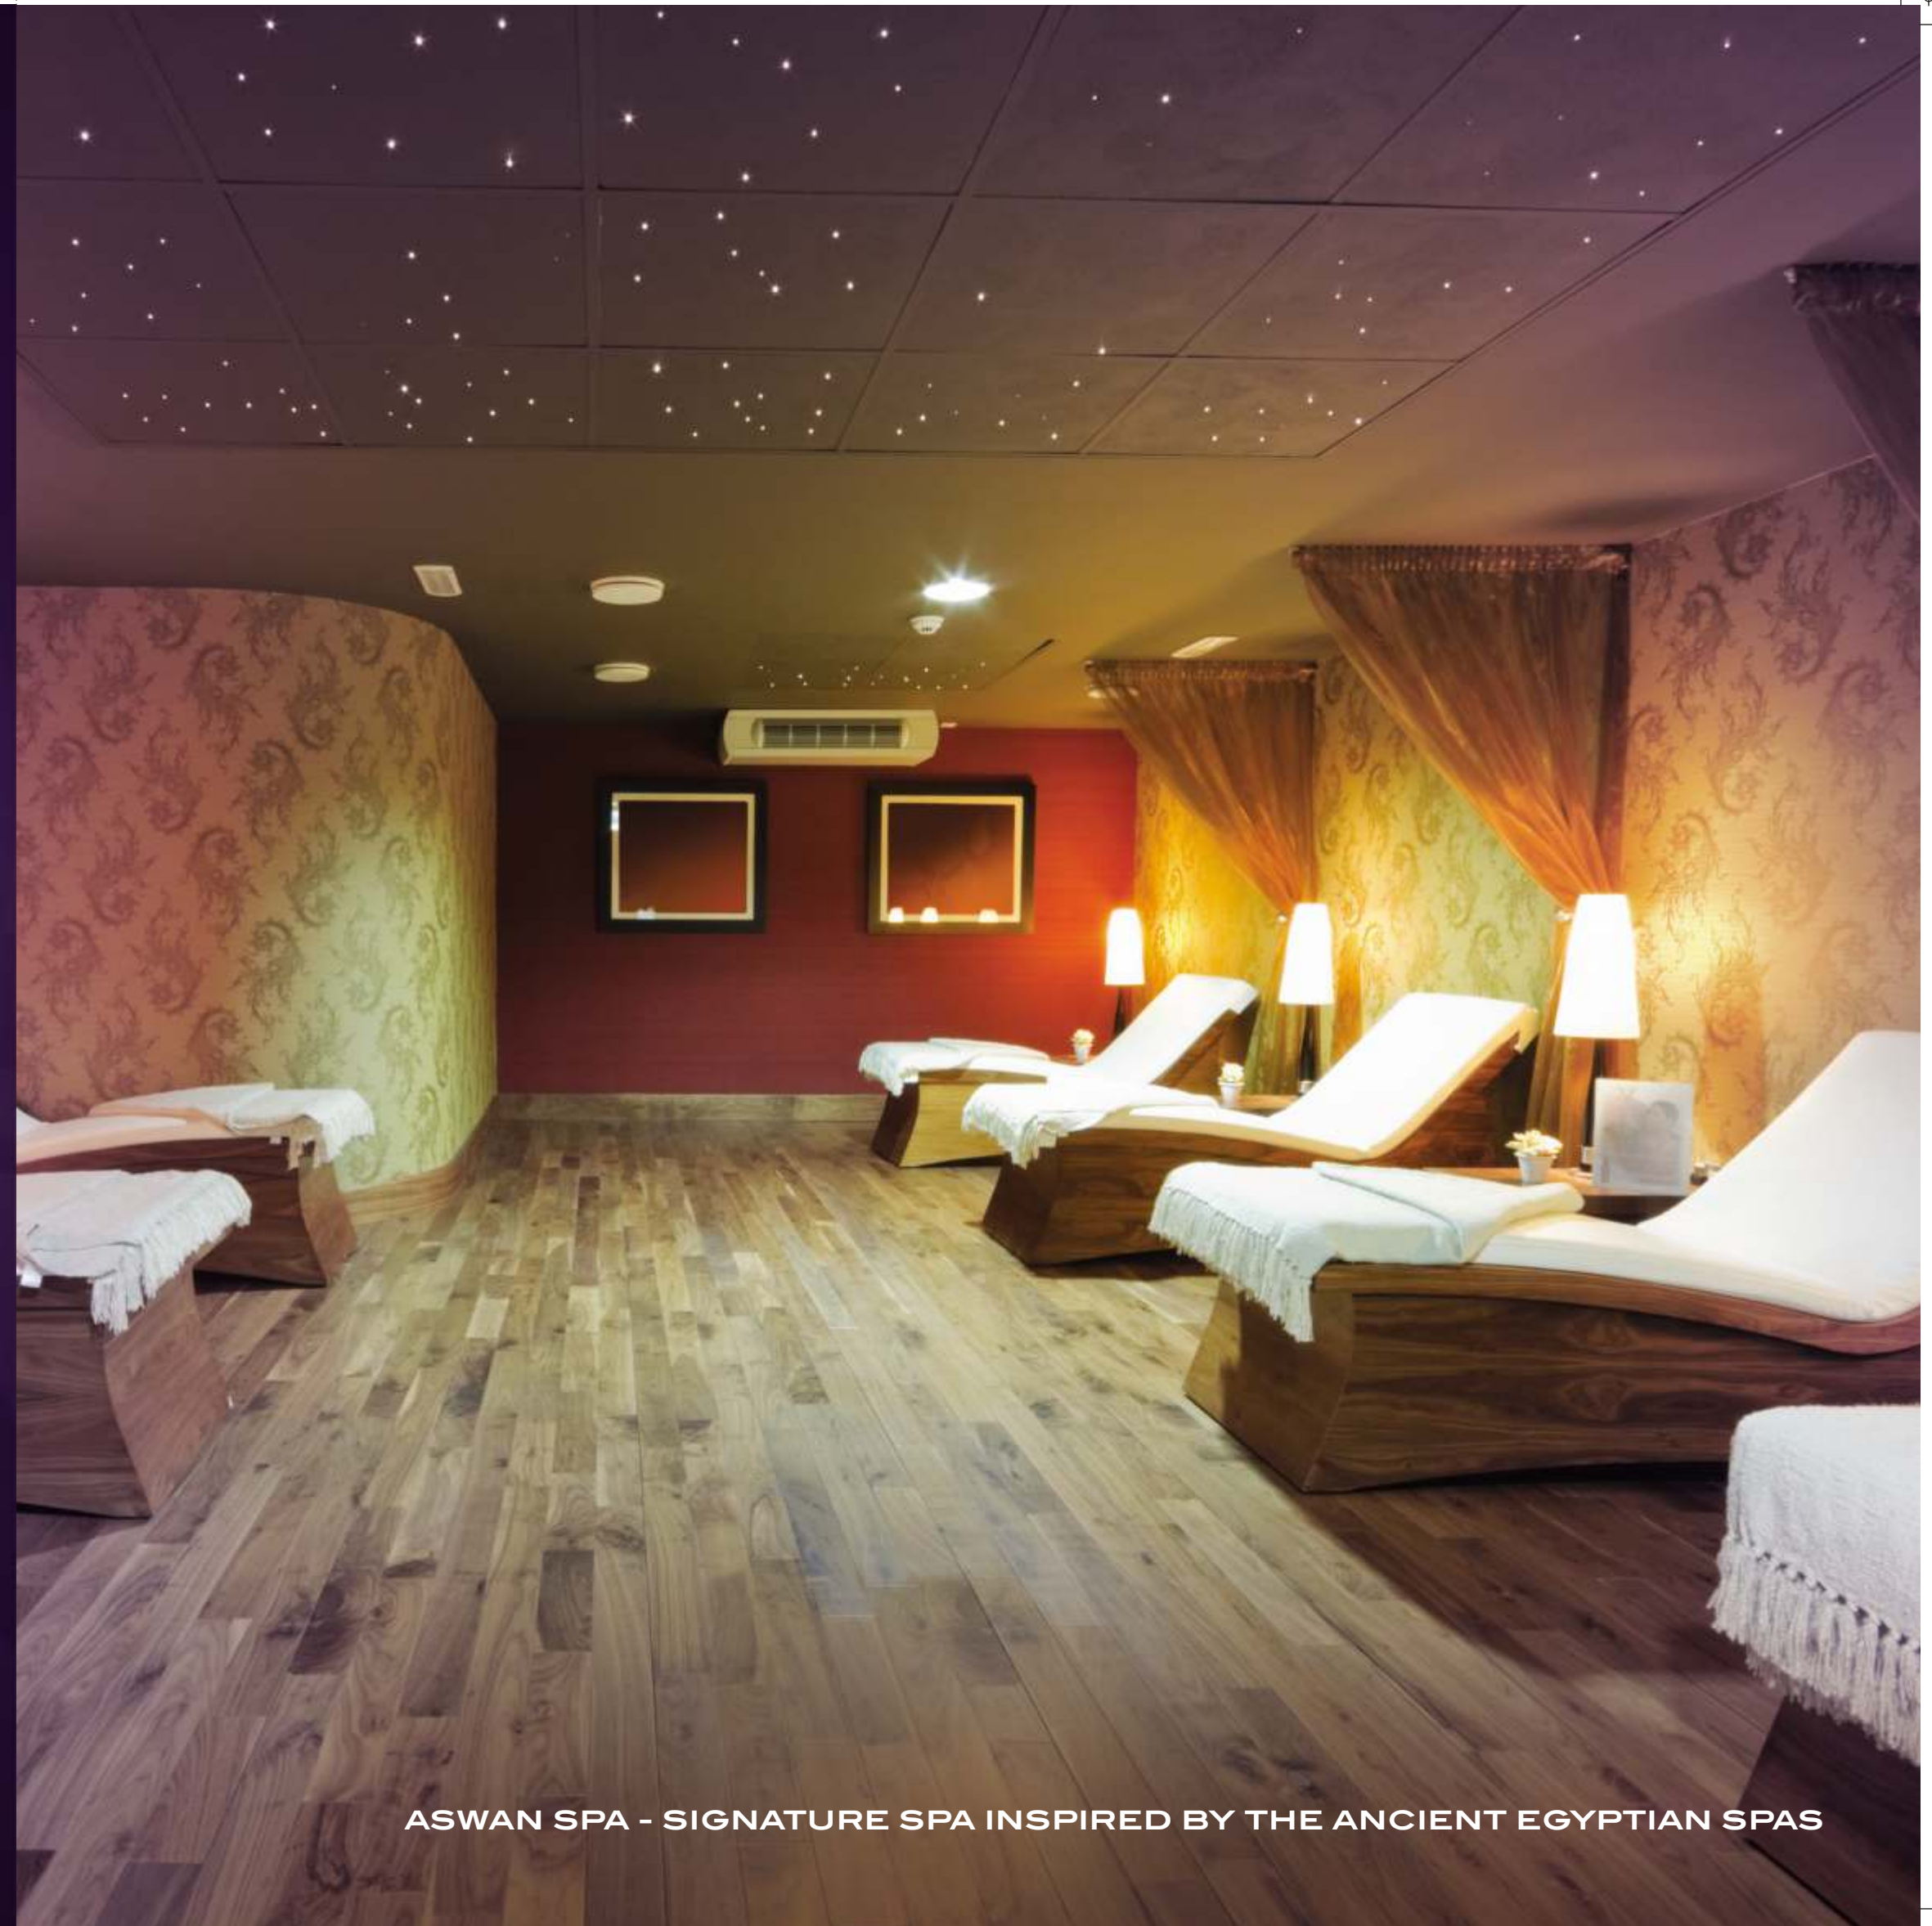

ASWAN SPA - SIGNATURE SPA INSPIRED BY THE ANCIENT EGYPTIAN SPAS