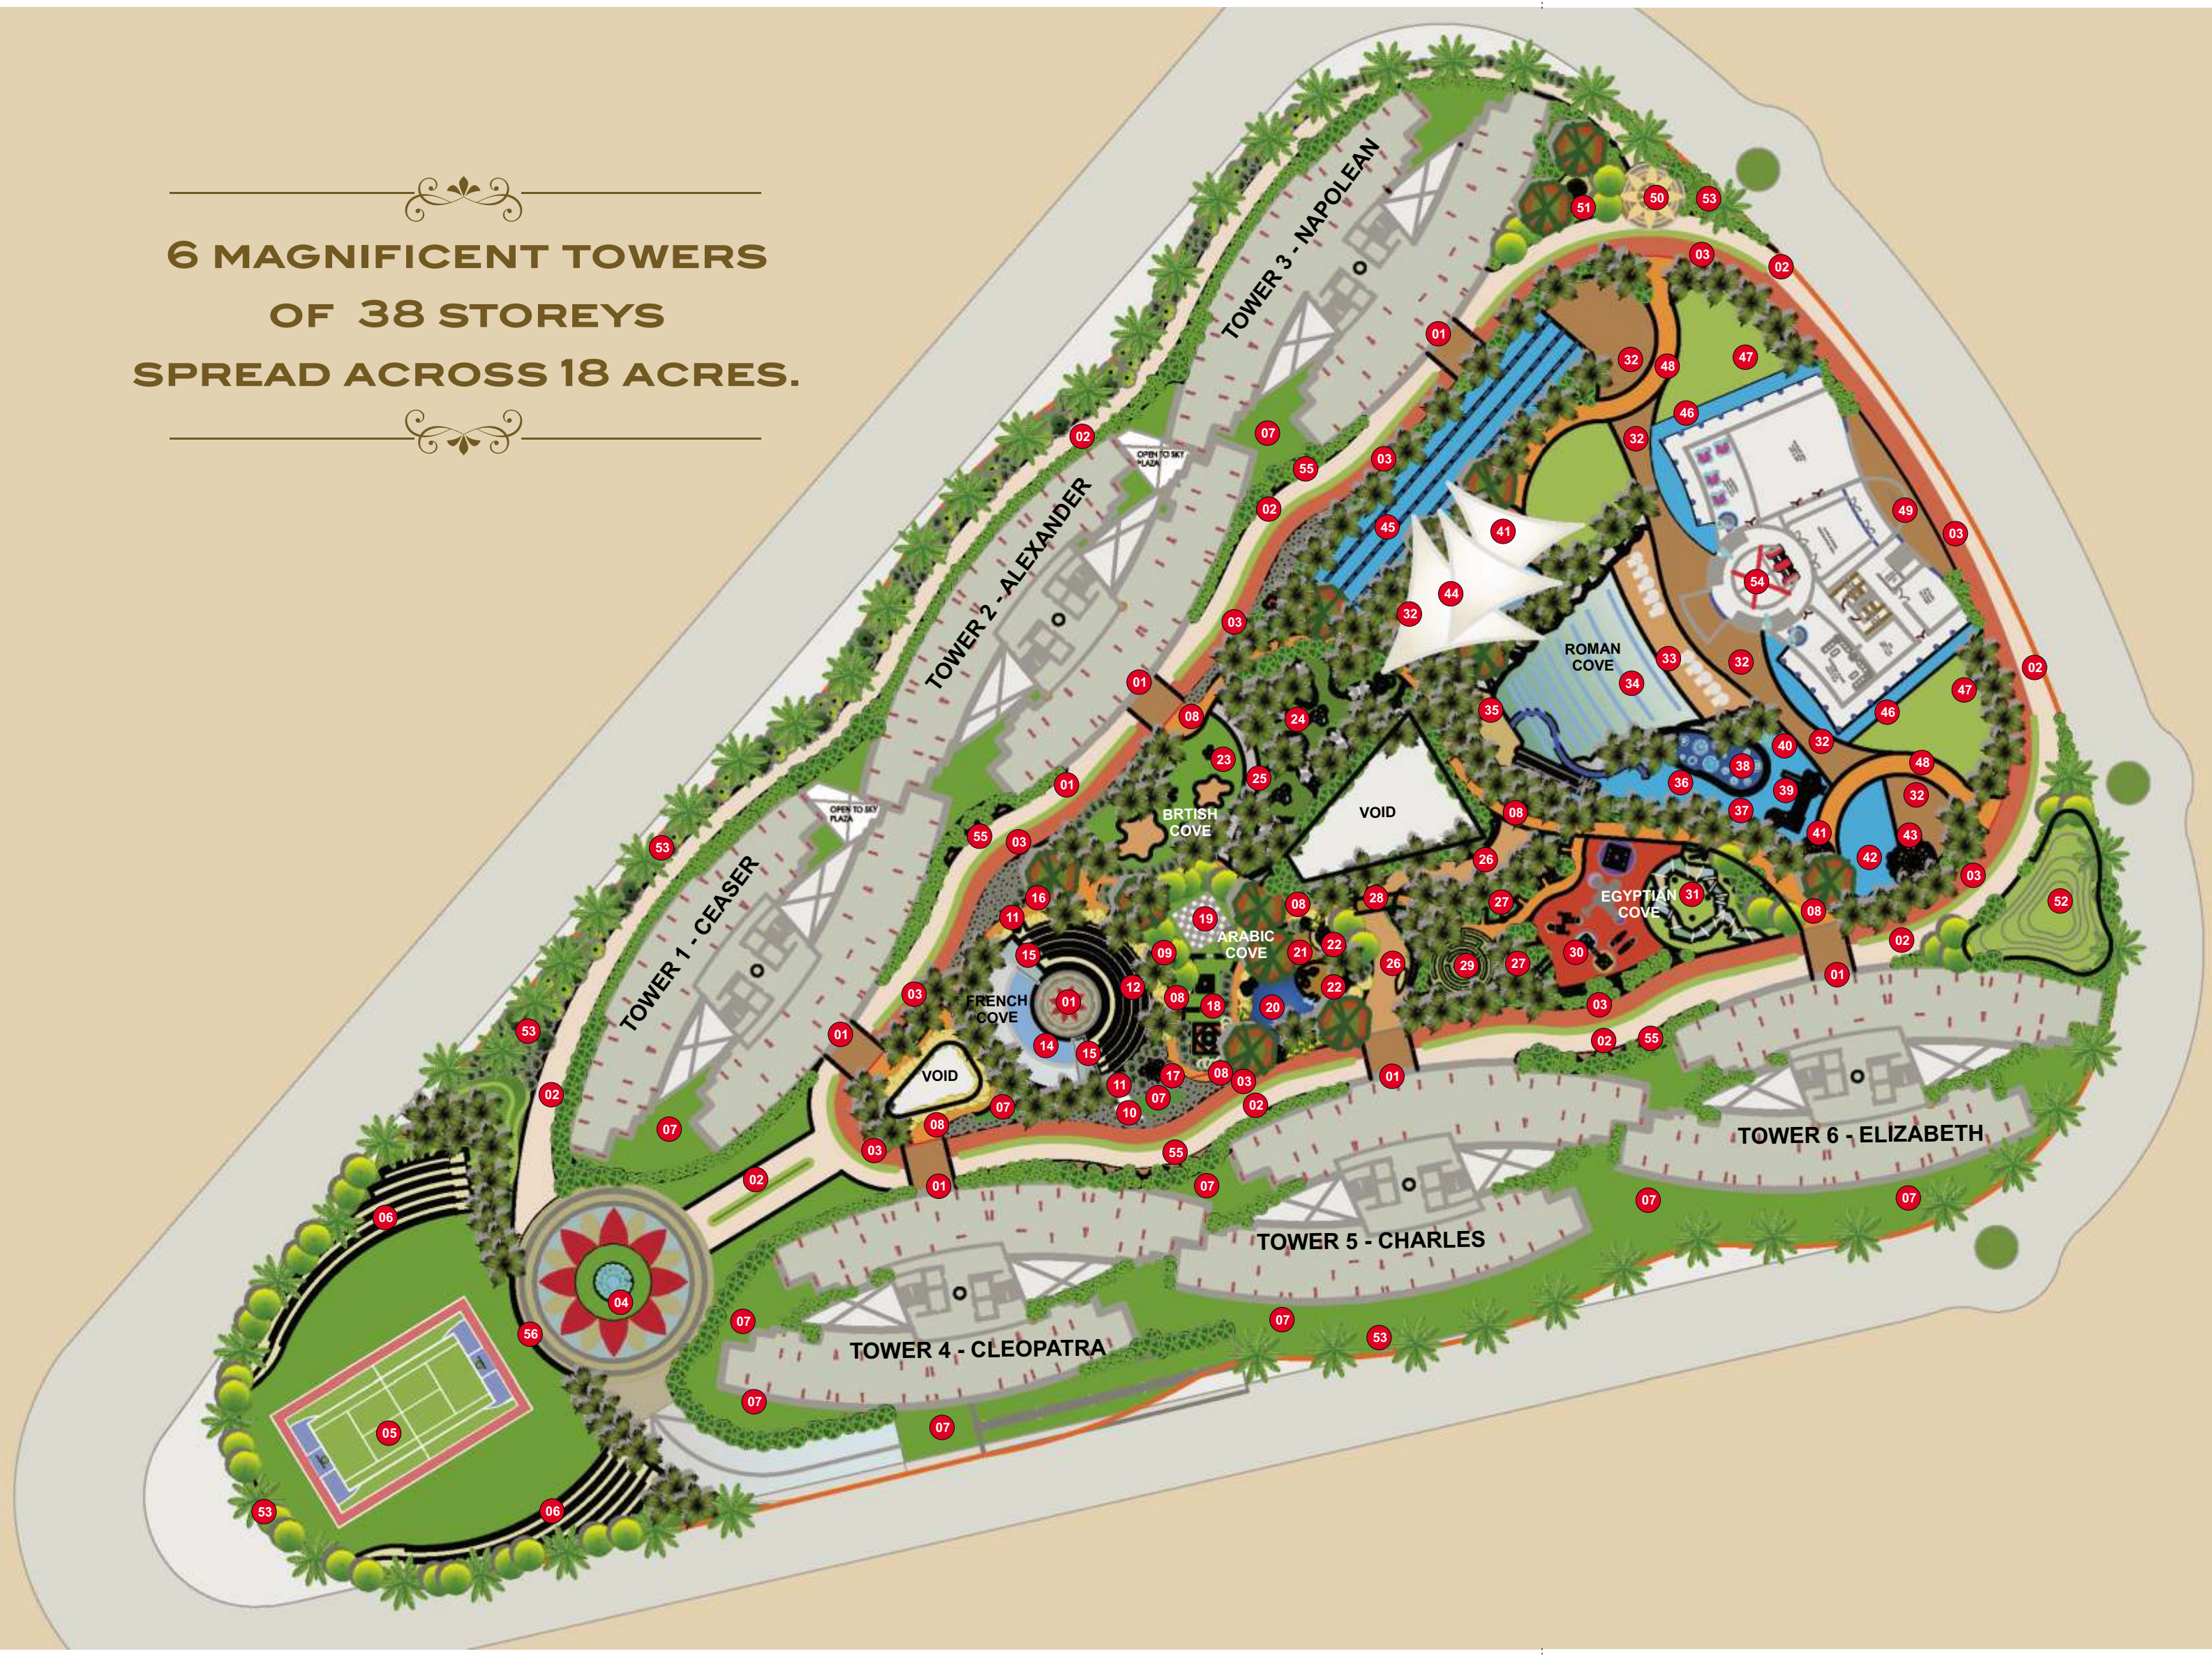

Artist's Impression

EXPERIENCE KHARGHAR'S MOST
LUXURIOUS KINGDOM BRINGING THE BEST OF
HEALTH , WELLNESS, ENTERTAINMENT
SPORTS AND RECREATION
ACROSS 18 ACRES

MASTER PLAN

LEGEND

- 01 ENTRANCE LOBBY
- 02 CYCLE TRACK
- 03 JOGGING TRACK
- 04 GRAND PLAZA WITH MUSICAL FOUNTAINS
- 05 MULTI-PLAY COURT (TENNIS / BASKET BALL COURT / CRICKET)
- FRENCH COVE**
- 06 COLOSSEUM ARENA
- 07 SPRAWLING LAWN
- 08 STROLL WALK
- 09 CLOISTER
- 10 STEPPING STONES
- 11 AMPHI ENTRY FROM LANDSCAPE
- 12 COLOSSEUM
- 13 FLOATING BELVEDERE FOR SHOWS
- 14 SHALLOW POND AT PARKING LEVEL
- 15 AMPHI ACCESS AT PARKING LEVEL
- 16 SEATIGAL COVE
- 17 ROTUNDA
- ARABIC COVE**
- 18 MUGHAL COVE
- 19 CHESS BOARD
- 20 DUCK POND
- 21 BIRD FEEDING DECK
- 22 PAVILION
- BRITISH COVE**
- 23 PETS PARK
- 24 DENS PARK
- 25 REFLEXOLOGY PATH
- EGYPTIAN COVE**
- 26 SAND RIVER
- 27 PICNIC PAVILION
- 28 BRIDGE
- 29 BAMBOO TRAILS
- 30 PYRAMID PLAYGROUND
- 31 GOLF IN MIRROR MAZE
- ROMAN COVE**
- 32 DECK
- 33 SANDY BEACH
- 34 WAVE POOL
- 35 WATER SLIDES PLATFORM
- 36 FUN POOL
- 37 AQUA GYM
- 38 RAIN DANCE ON SHIP
- 39 M.P.W.P.S.
- 40 BUBBLE POOL
- 41 JACUZZI WITH HOT JETS
- 42 LEISURE POOL
- 43 SUNKEN BAR
- 44 KIDS POOL COVERED WITH TENSILE ROOF
- 45 LAP POOL 50 M X 10 M
- 46 REFLECTION POOL
- 47 PARTY LAWN
- 48 PATHWAY
- 49 CLUB ENTRY DECK
- 50 DECORATIVE PLAZA
- 51 MEDITATION GAZEBO
- 52 LEISURE LAWN
- 53 THICK PLANTATION ALONG PARAPET
- 54 CLUB HOUSE
- 55 GROUP SEATS
- 56 DESIGN WALL WITH ARCHWAY TO PLAY-COURT

6 MAGNIFICENT TOWERS
OF 38 STOREYS
SPREAD ACROSS 18 ACRES.

**AN ADDRESS FOR KINGS &
QUEENS WHO LIKE TO STAY CONNECTED
TO THE WORLD & BEYOND.**

With Sai World Empire, we pay tribute to those emperors and empresses of modern day with Sai World Empire. It is the epitome of modern aristocracy. In the cultural capital and the most developed suburb of Navi Mumbai - Kharghar.