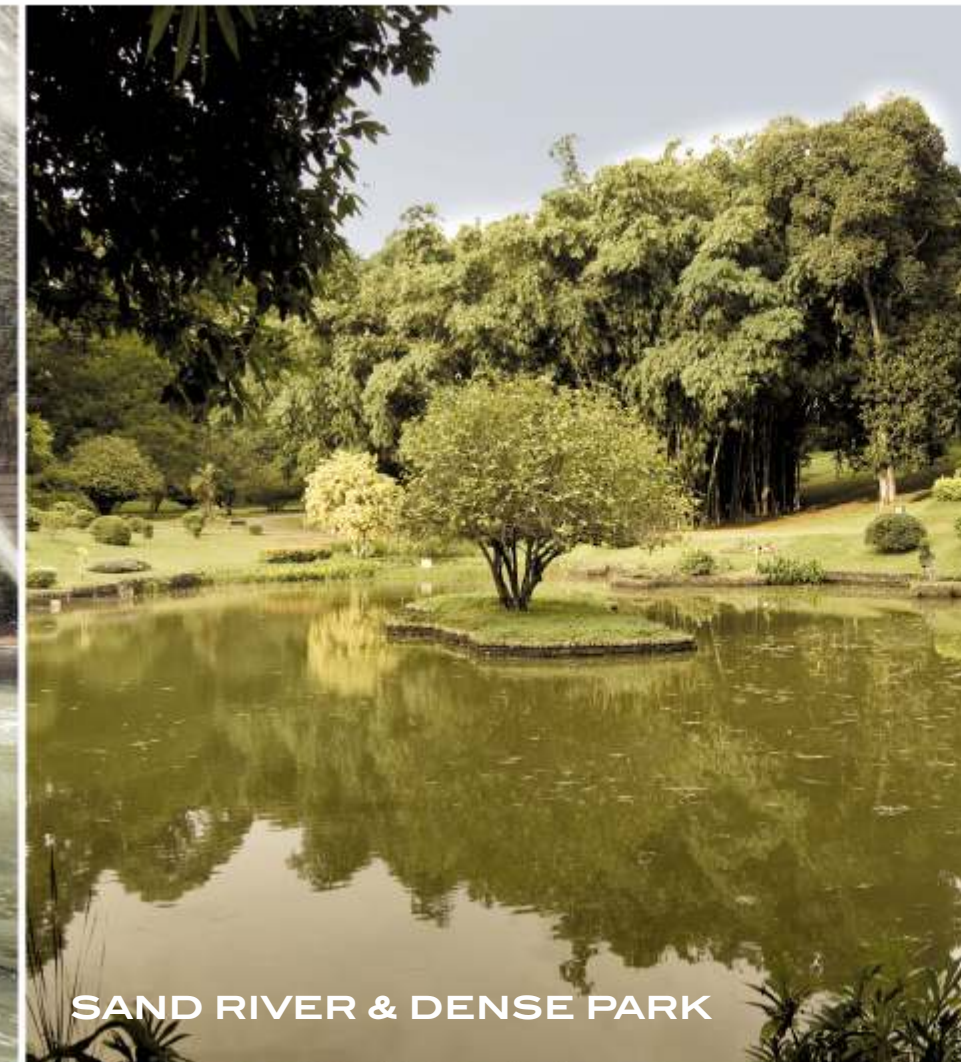

SOOTHING WATER BODIES &
DESIGNER SCULPTURES

SENIOR CITIZEN GARDEN WITH DUCK POND

Artist's Impression

—
A MOST RELAXING
LEISURE DESTINATION,
WHERE EVERY DAY FEELS
LIKE A HOLIDAY
—

LEISURE POOL WITH FLOATING BAR

Artist's Impression

CHERISH AN AVENUE OF
ROYAL PAMPERINGS BY
THE SIDE OF BLUE WAVES

WAVE POOL WITH LOUNGERS & SIT-OUTS

MUSICAL FOUNTAIN

SAND RIVER & DENSE PARK

WATER LAGOON

SCULPTURE ISLAND

POOLSIDE CABANAS & FAMILY JACUZZI