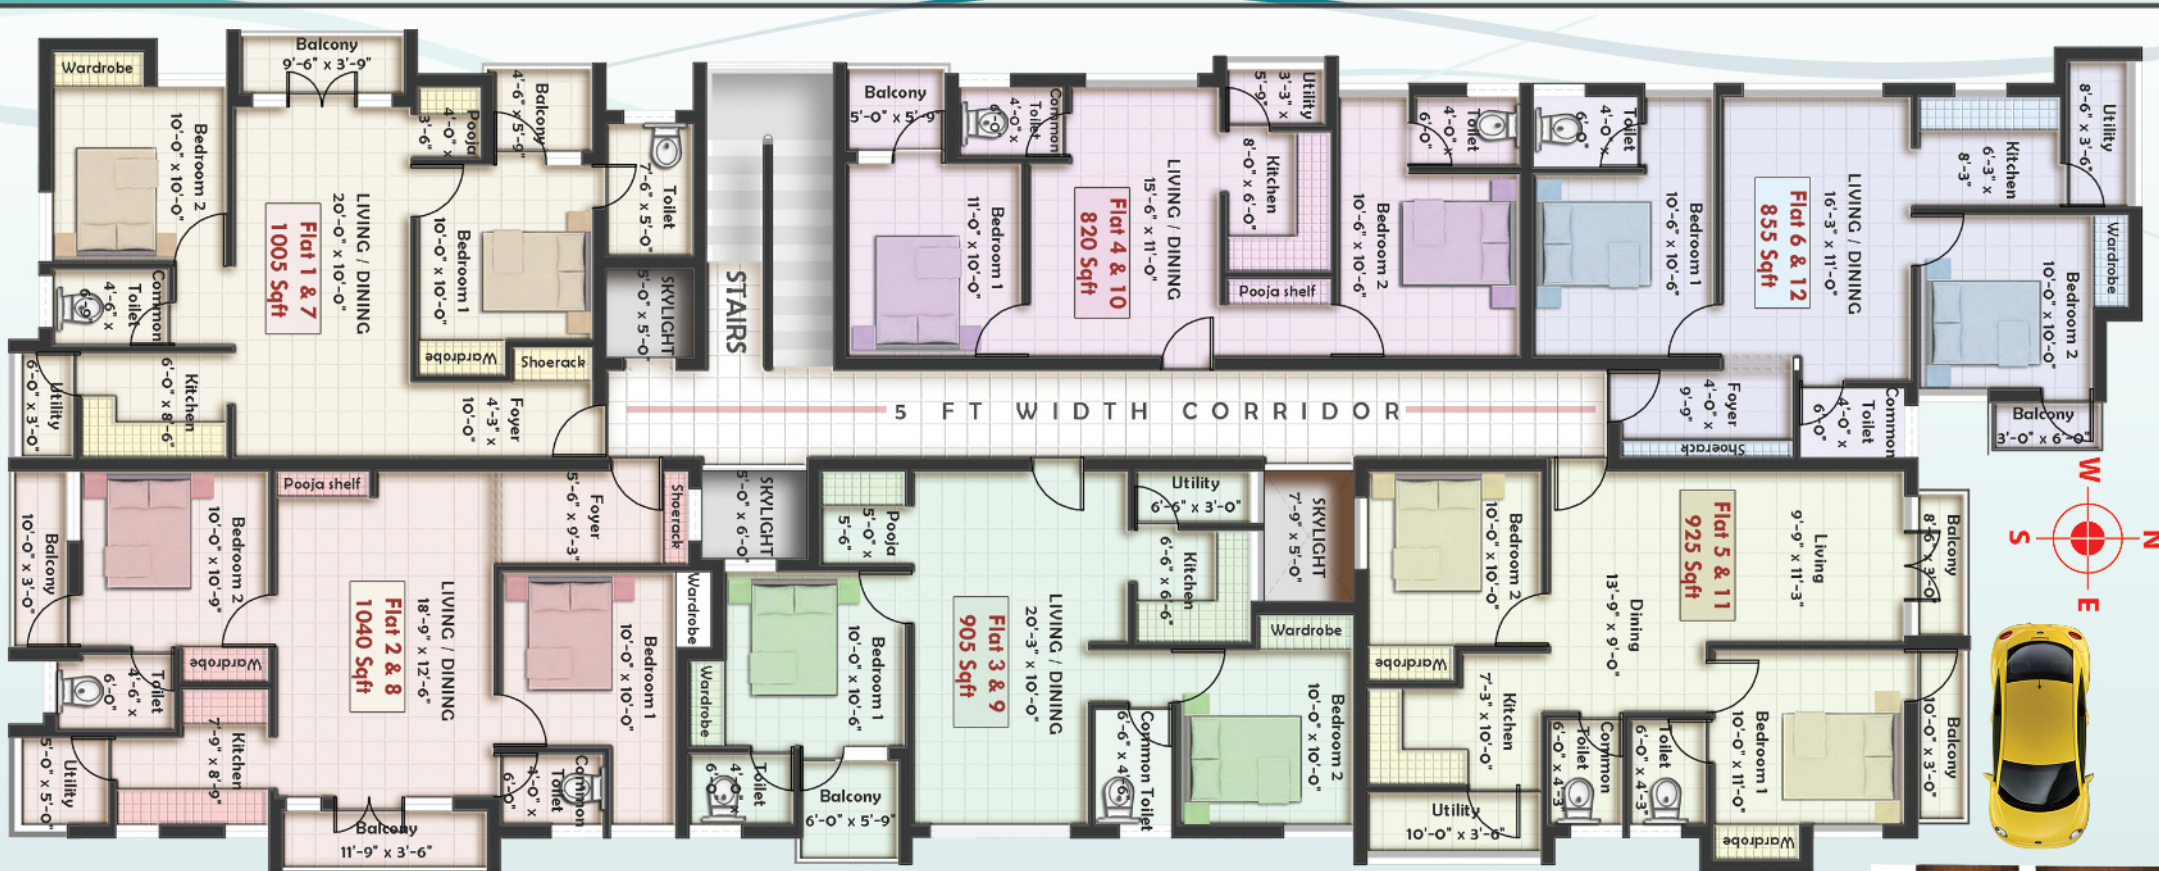

2BHK 820 Sq.ft. - 1040 Sq.ft.

Call @ 94449 02935 / 64553165

Office Address

CCC Towers, No.12,
Ramagiri Nagar,
Velachery, Chennai - 600 042.

Site Address

Rajesh Nagar 6th Street,
Behind Balaji Dental College,
Pallikaranai, Chennai.