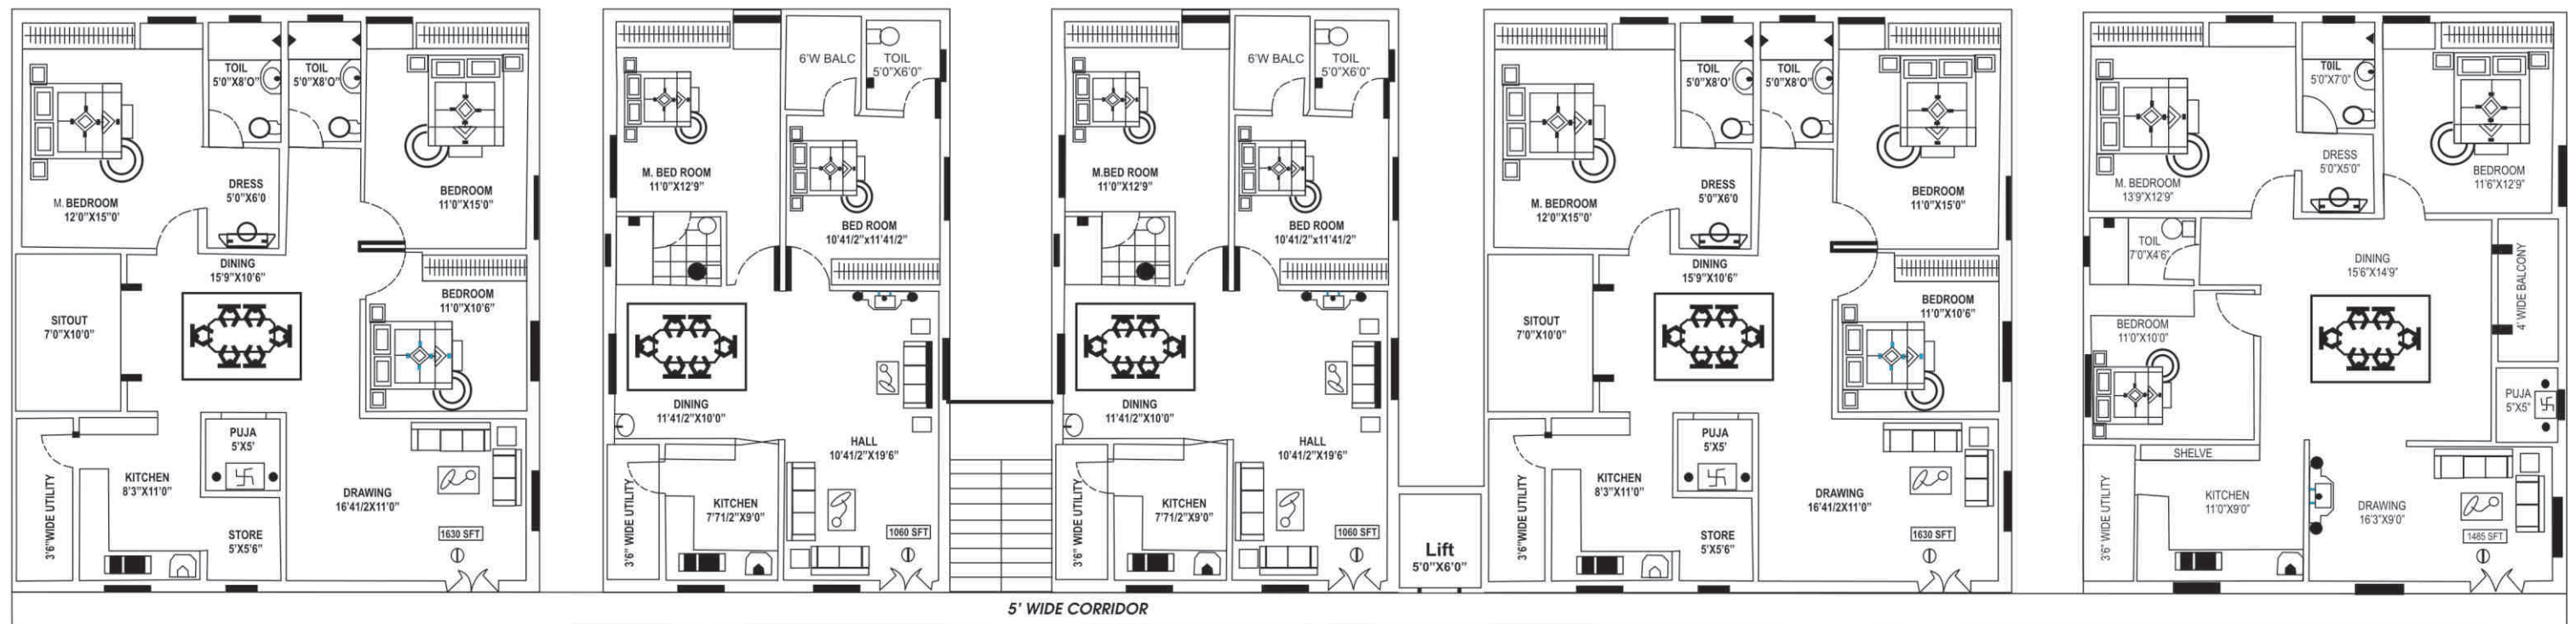

DOORS

- **Main Door** : Quality Teakwood frame and Attractive Teak panel, finished with melamine polish on both sides
- **Internal Doors** : Quality medium-teak wood frame, flush shutter with Powder Coated fittings.

WINDOWS

- Quality medium-teak wood frame and shutters with safety grills.

KITCHEN

- Stainless steel sink, 2'0" high glazed tiles above black granite platform.

BATHROOMS & TOILETS

- Ceramic tiles for flooring, Designer glazed tile dado upto 7' height,
- Standard make CP fittings & sanitary fittings.

CABLE TV

- An exclusive network of Cable TV will be provided at a convenient location.

TYPICAL FLOOR PLAN