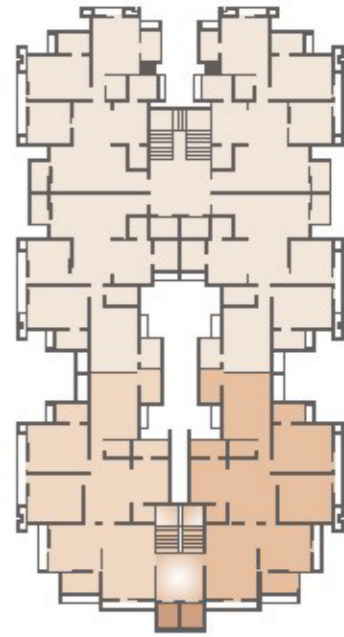

Diamond unit plan