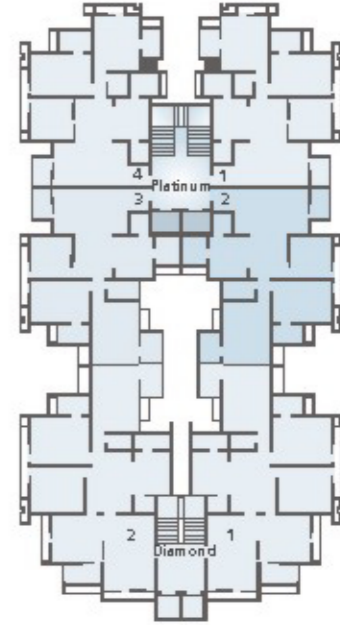

Platinum unit plan