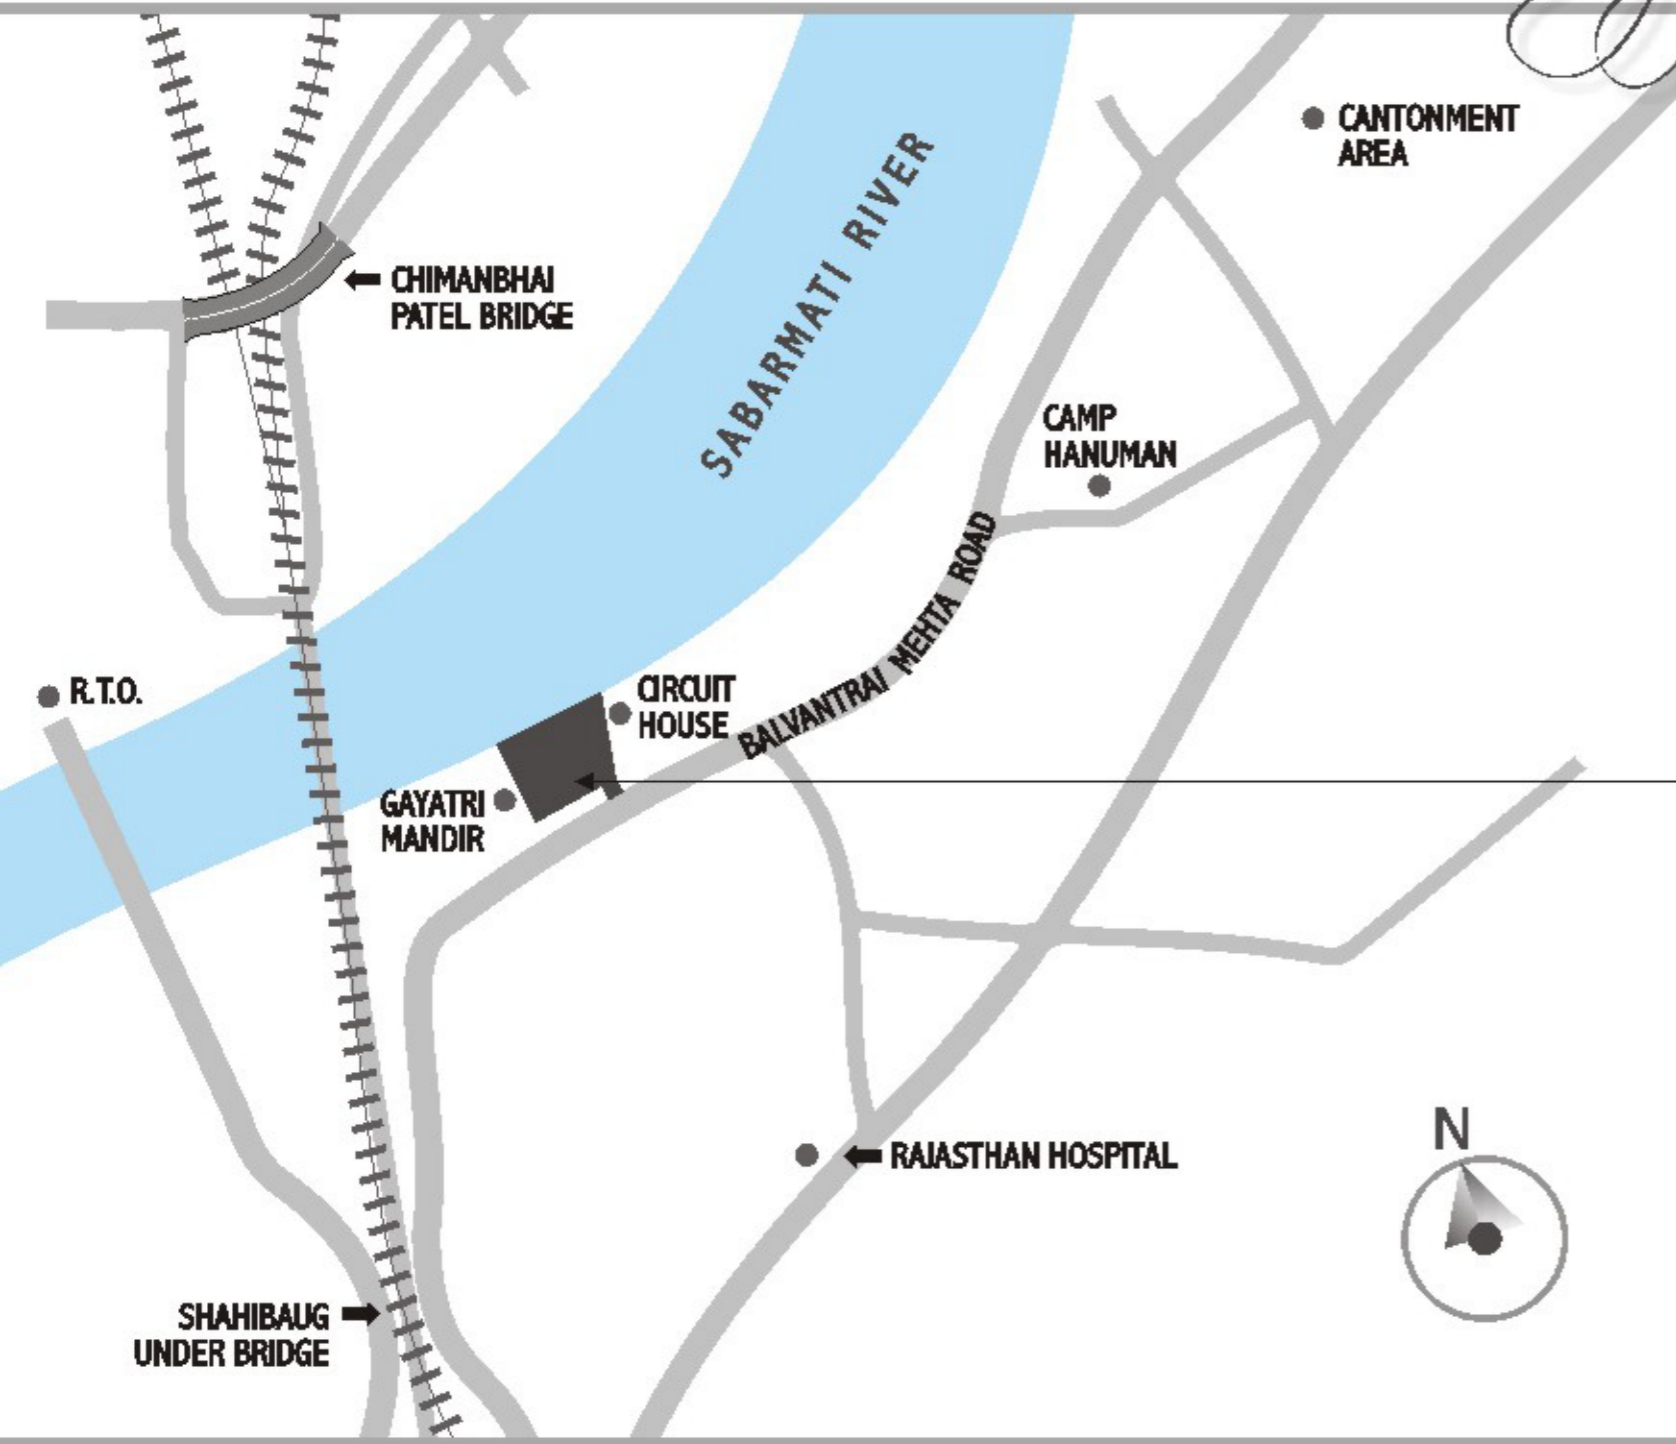

landscape garden

children play area

jogging track

Amenities

Layout plan

Circuit House

RIVER FRONT

Entrance

Key plan

neelkanth

river *View*

Between Circuit House & Gayatri Mandir,
Airport Road, Shahibaug, Ahmedabad.