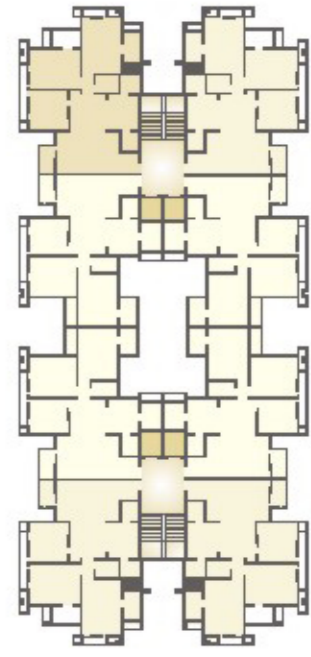

landscape garden

children play area

jogging track

Amenities

Layout plan

Circuit House

RIVER FRONT

Entrance

TO AIRPORT

ROAD

TO CITY

- Gold
- Platinum
- Diamond

Gaytri Mandir

ground floor parking plan

basement parking plan

ROAD

Diamond unit plan

Platinum unit plan

Platinum unit plan

Gold unit plan

Gold unit plan

Specification

structure	RCC frame structure with earthquake resistant design
wall	brick masonry wall
plaster	internal mala plaster with putty finish (lapi aster) external double coat sand faced plaster with acrylic paint
doors	attractive main door with wooden venier finish & wooden frame all other internal doors will be flush type with enamel paints
windows	fully glazed powder coated aluminum section sliding windows with natural stone sills
flooring	mirror polished vitrified tiles in all rooms, designed glazed tiles dedo up to lintel level in all bathrooms and toilet, above kitchen platform, glazed tiles dedo up to lintel level
bathroom	jaguar or equivalent bath fitting or shower panel facilities in master bed room. internal hot & cold plumbing connection all water supply and drainage pipeline will be PVC
kitchen	granite platform with steel sink fitted, D.P. polished kotah stone in store & wash area as per design reserse osmosis (R.O.) system for water purification installed in kitchen
electrification	three phase concealed standard quality PVC pipes & copper wiring, reputed brand modular switches, MCB, ELCB, provision in main distribution board