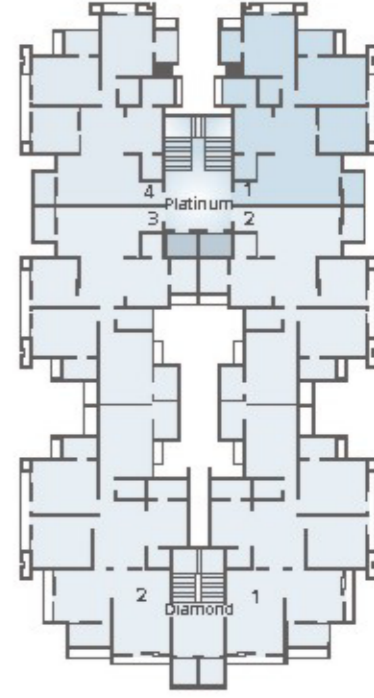

Platinum unit plan