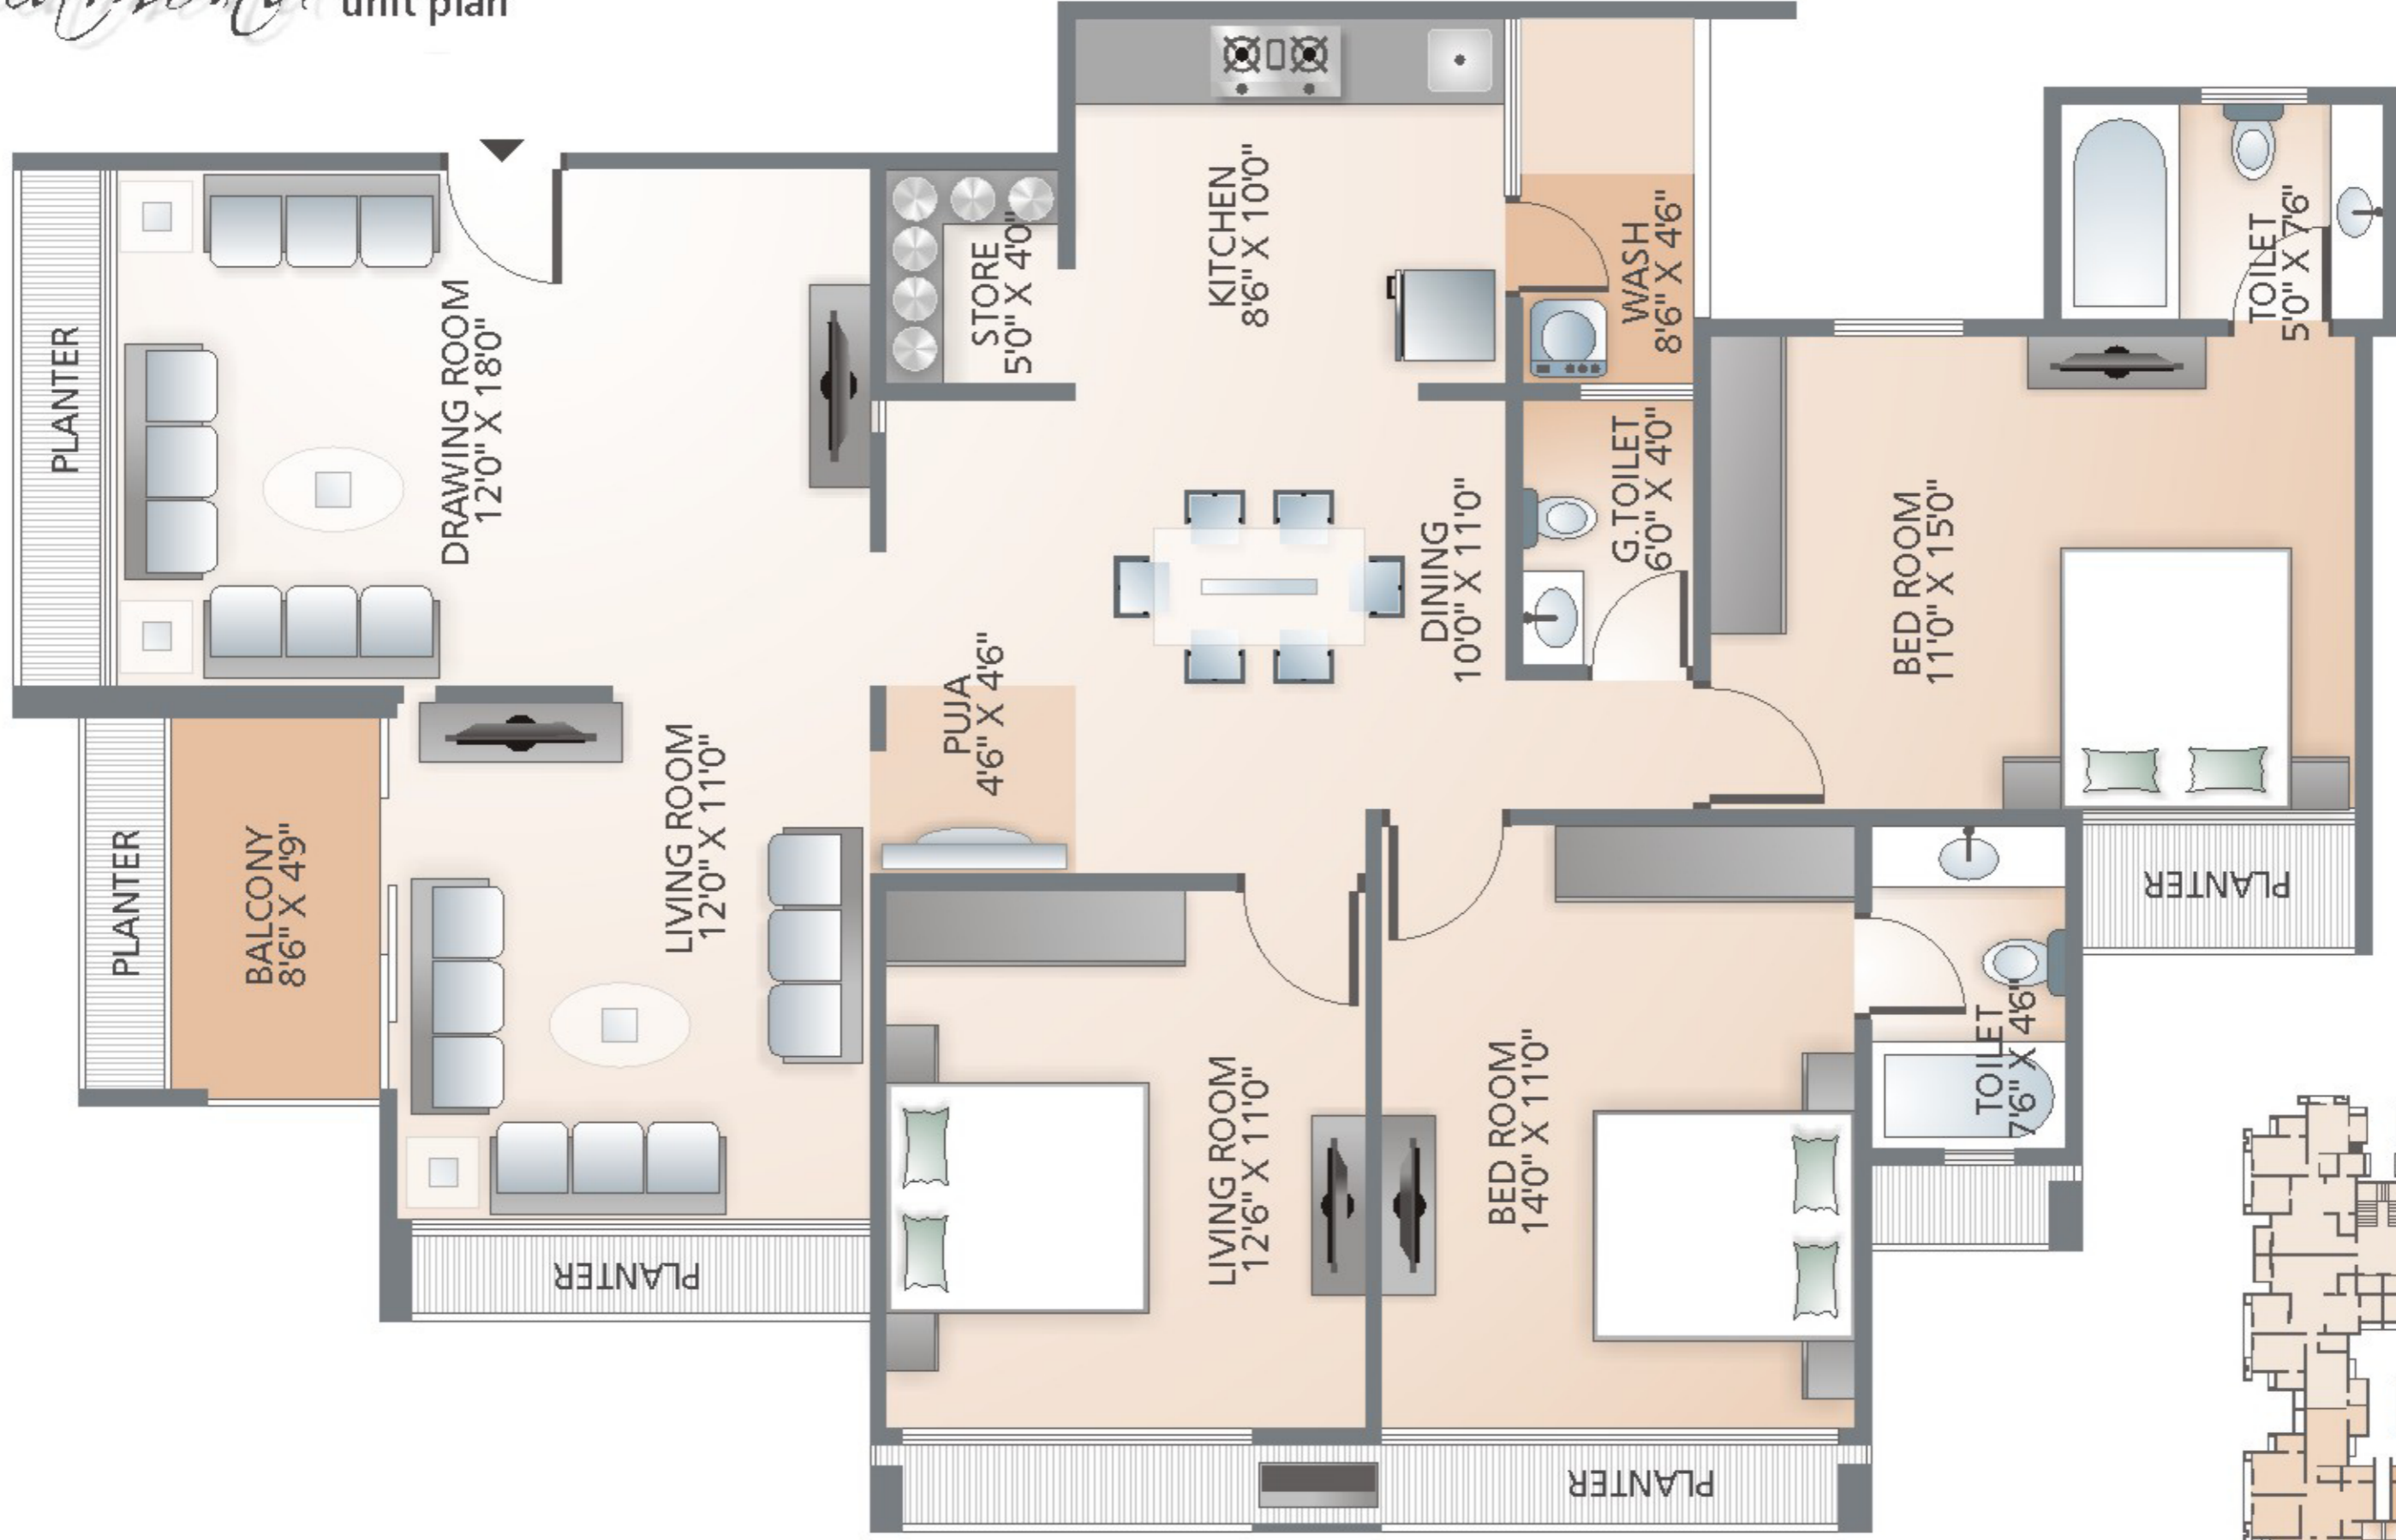

landscape garden

children play area

jogging track

Amenities

Layout plan

Circuit House

RIVER FRONT

Entrance

TO AIRPORT

ROAD

TO CITY

- Gold
- Platinum
- Diamond

Gaytri Mandir

ground floor parking plan

basement parking plan

ROAD

Diamond unit plan

Platinum unit plan

Platinum unit plan

Gold unit plan

Gold unit plan

Specification

structure	RCC frame structure with earthquake resistant design
wall	brick masonry wall
plaster	internal mala plaster with putty finish (lapi aster) external double coat sand faced plaster with acrylic paint
doors	attractive main door with wooden venier finish & wooden frame all other internal doors will be flush type with enamel paints
windows	fully glazed powder coated aluminum section sliding windows with natural stone sills
flooring	mirror polished vitrified tiles in all rooms, designed glazed tiles dedo up to lintel level in all bathrooms and toilet, above kitchen platform, glazed tiles dedo up to lintel level
bathroom	jaguar or equivalent bath fitting or shower panel facilities in master bed room. internal hot & cold plumbing connection all water supply and drainage pipeline will be PVC
kitchen	granite platform with steel sink fitted, D.P. polished kotah stone in store & wash area as per design reserse osmosis (R.O.) system for water purification installed in kitchen
electrification	three phase concealed standard quality PVC pipes & copper wiring, reputed brand modular switches, MCB, ELCB, provision in main distribution board