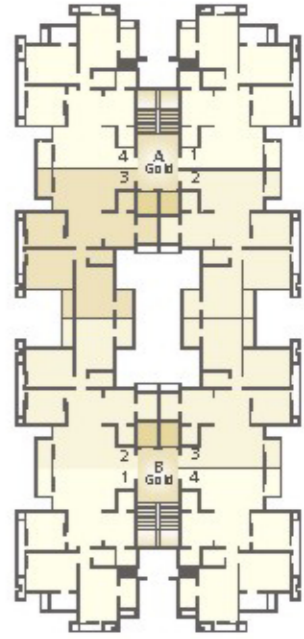

landscape garden

children play area

jogging track

Amenities

Layout plan

Circuit House

RIVER FRONT

Entrance

TO AIRPORT

ROAD

TO CITY

- Gold
- Platinum
- Diamond

Gaytri Mandir

ground floor parking plan

basement parking plan

ROAD

Diamond unit plan

Platinum unit plan

Platinum unit plan

Gold unit plan

Gold unit plan

Specification

structure	RCC frame structure with earthquake resistant design
wall	brick masonry wall
plaster	internal mala plaster with putty finish (lapi aster) external double coat sand faced plaster with acrylic paint
doors	attractive main door with wooden venier finish & wooden frame all other internal doors will be flush type with enamel paints
windows	fully glazed powder coated aluminum section sliding windows with natural stone sills
flooring	mirror polished vitrified tiles in all rooms, designed glazed tiles dedo up to lintel level in all bathrooms and toilet, above kitchen platform, glazed tiles dedo up to lintel level
bathroom	jaguar or equivalent bath fitting or shower panel facilities in master bed room. internal hot & cold plumbing connection all water supply and drainage pipeline will be PVC
kitchen	granite platform with steel sink fitted, D.P. polished kotah stone in store & wash area as per design reserse osmosis (R.O.) system for water purification installed in kitchen
electrification	three phase concealed standard quality PVC pipes & copper wiring, reputed brand modular switches, MCB, ELCB, provision in main distribution board