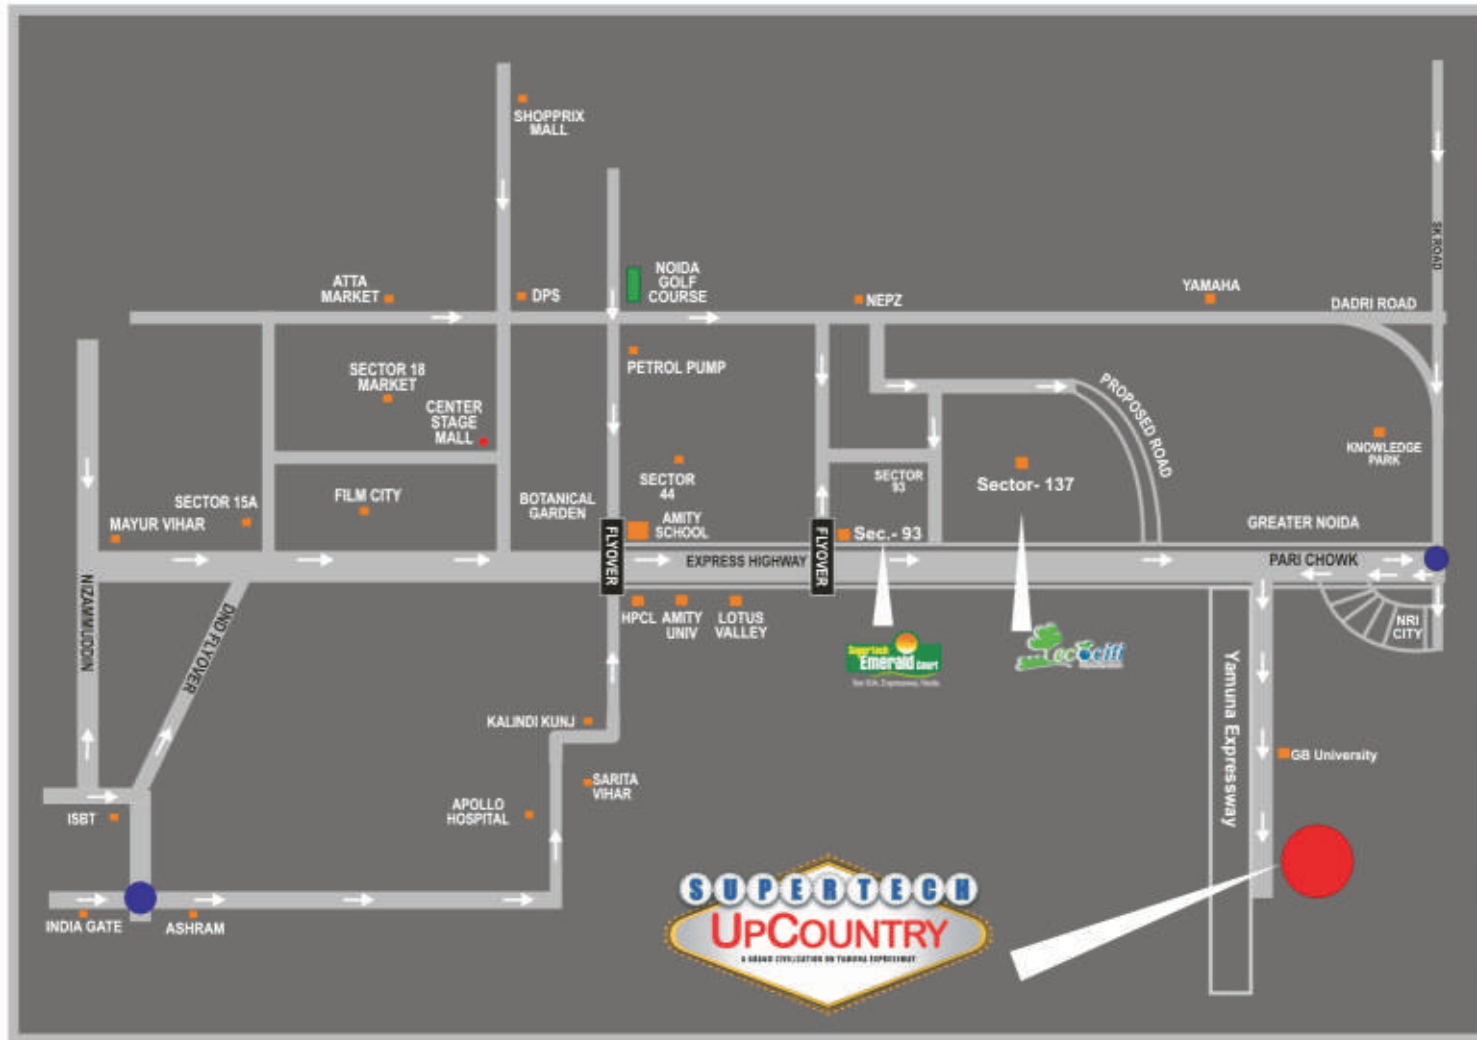

COMMUNITY
4300 SQ. MT.

SCHOOL
8000 SQ. MT.

HEALTH CARE
8000 SQ. MT.

Location Map

Disclaimer: The distances mentioned are the shortest possible ones by air. The images shown are an artistic impression only and does not carry any legal offering. Further, the promoters / architect reserve the right to change it without any prior notice. • 1 Stg. Mo. = 1,106 Sq. Yds